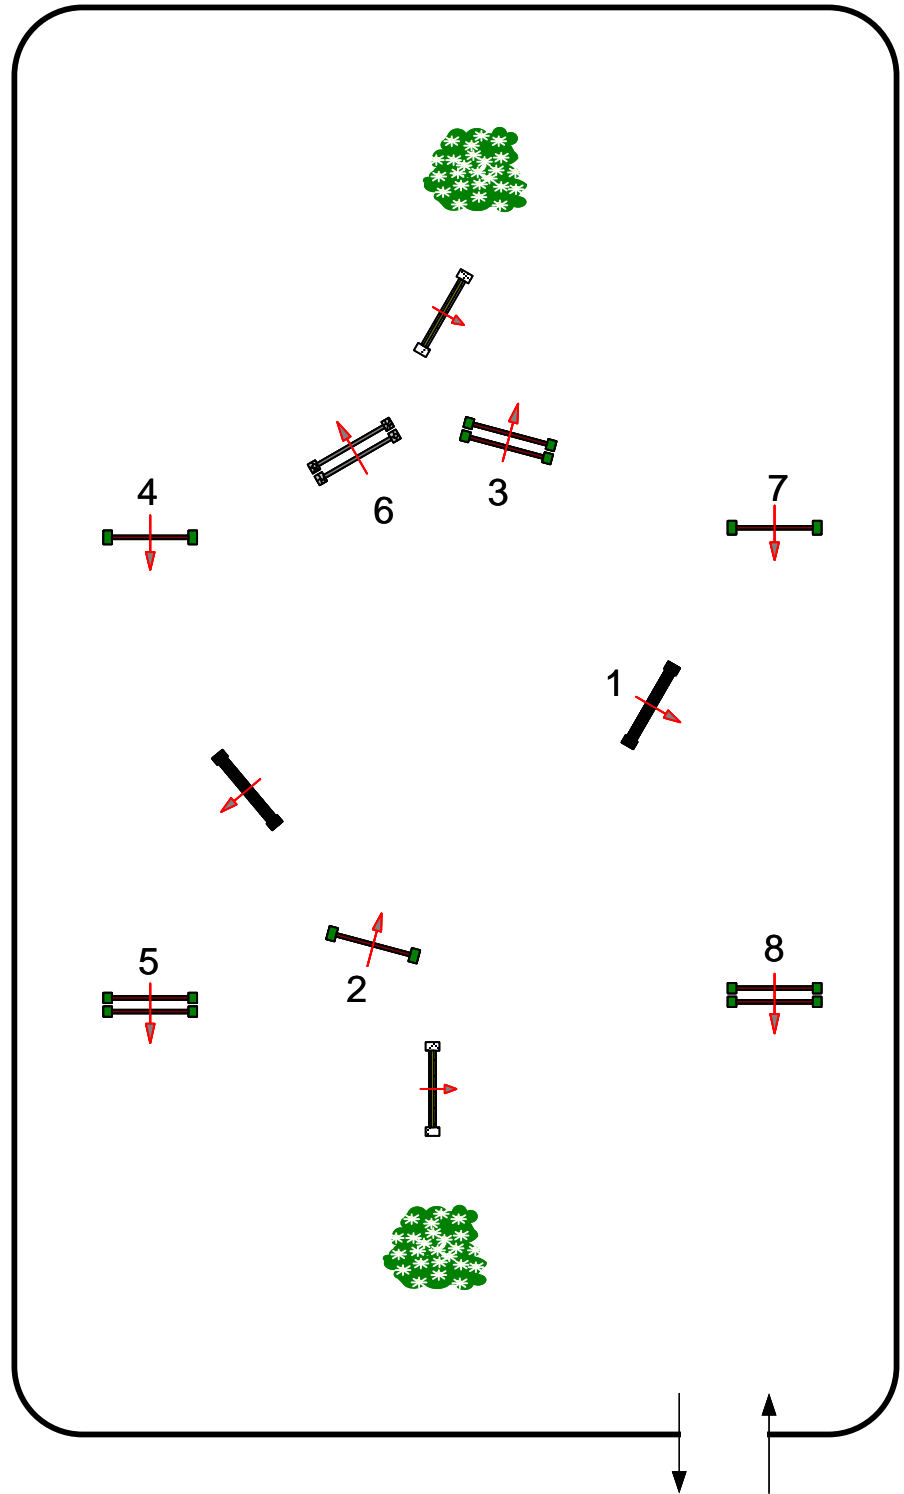

Hunter 1

2'6 Warm Up Hunters & Equitation

All Second 2'6 Hunters

Fences 1-8