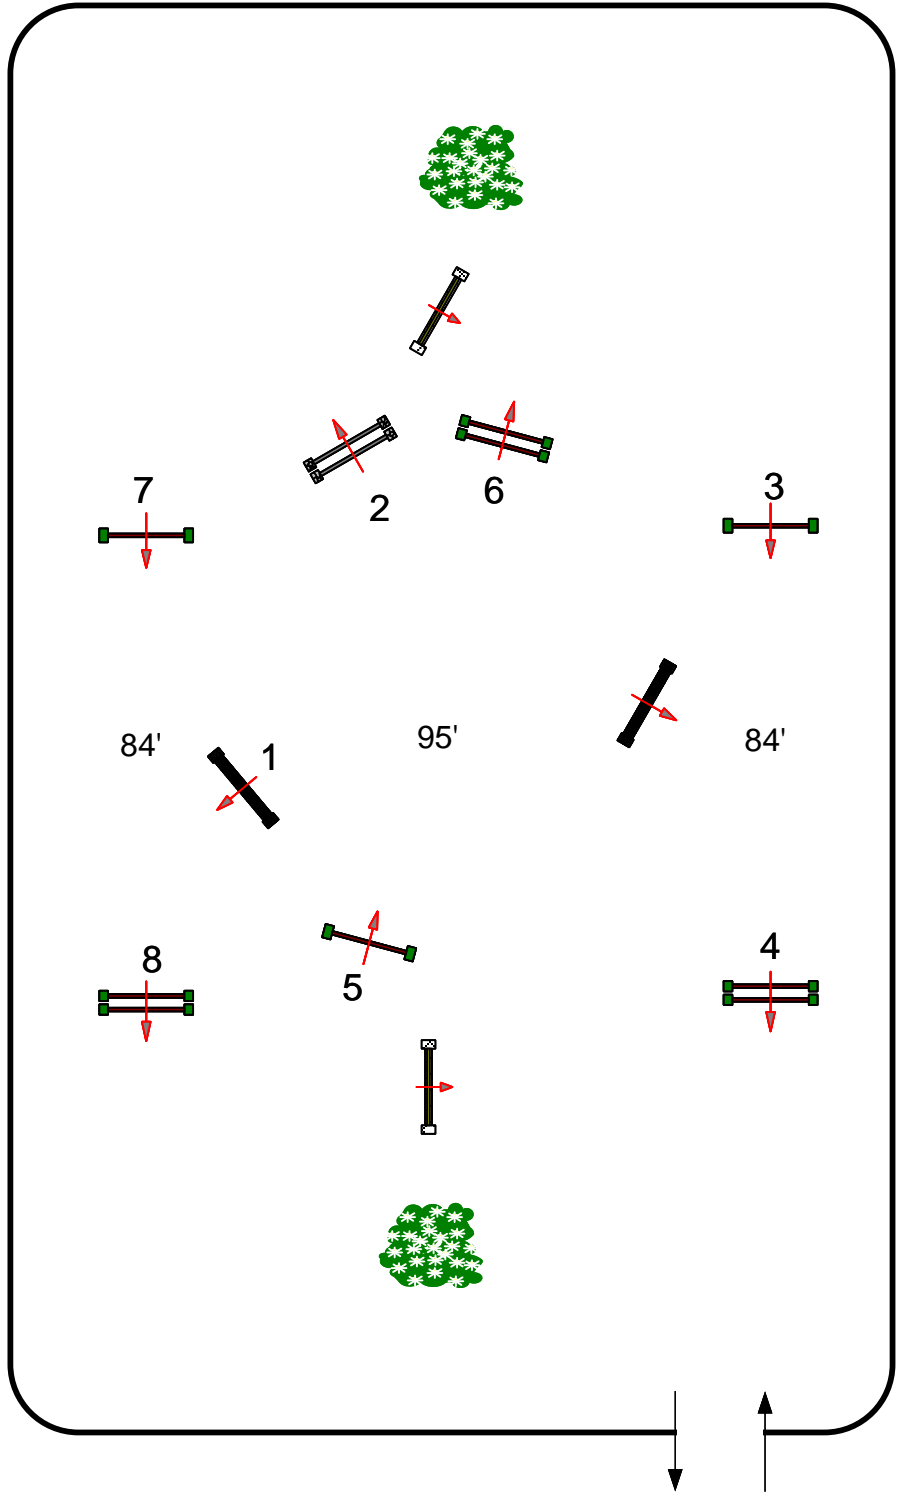

## Hunter 1

All First 2'6" Hunters  
Fences 1-8

Sam Burger