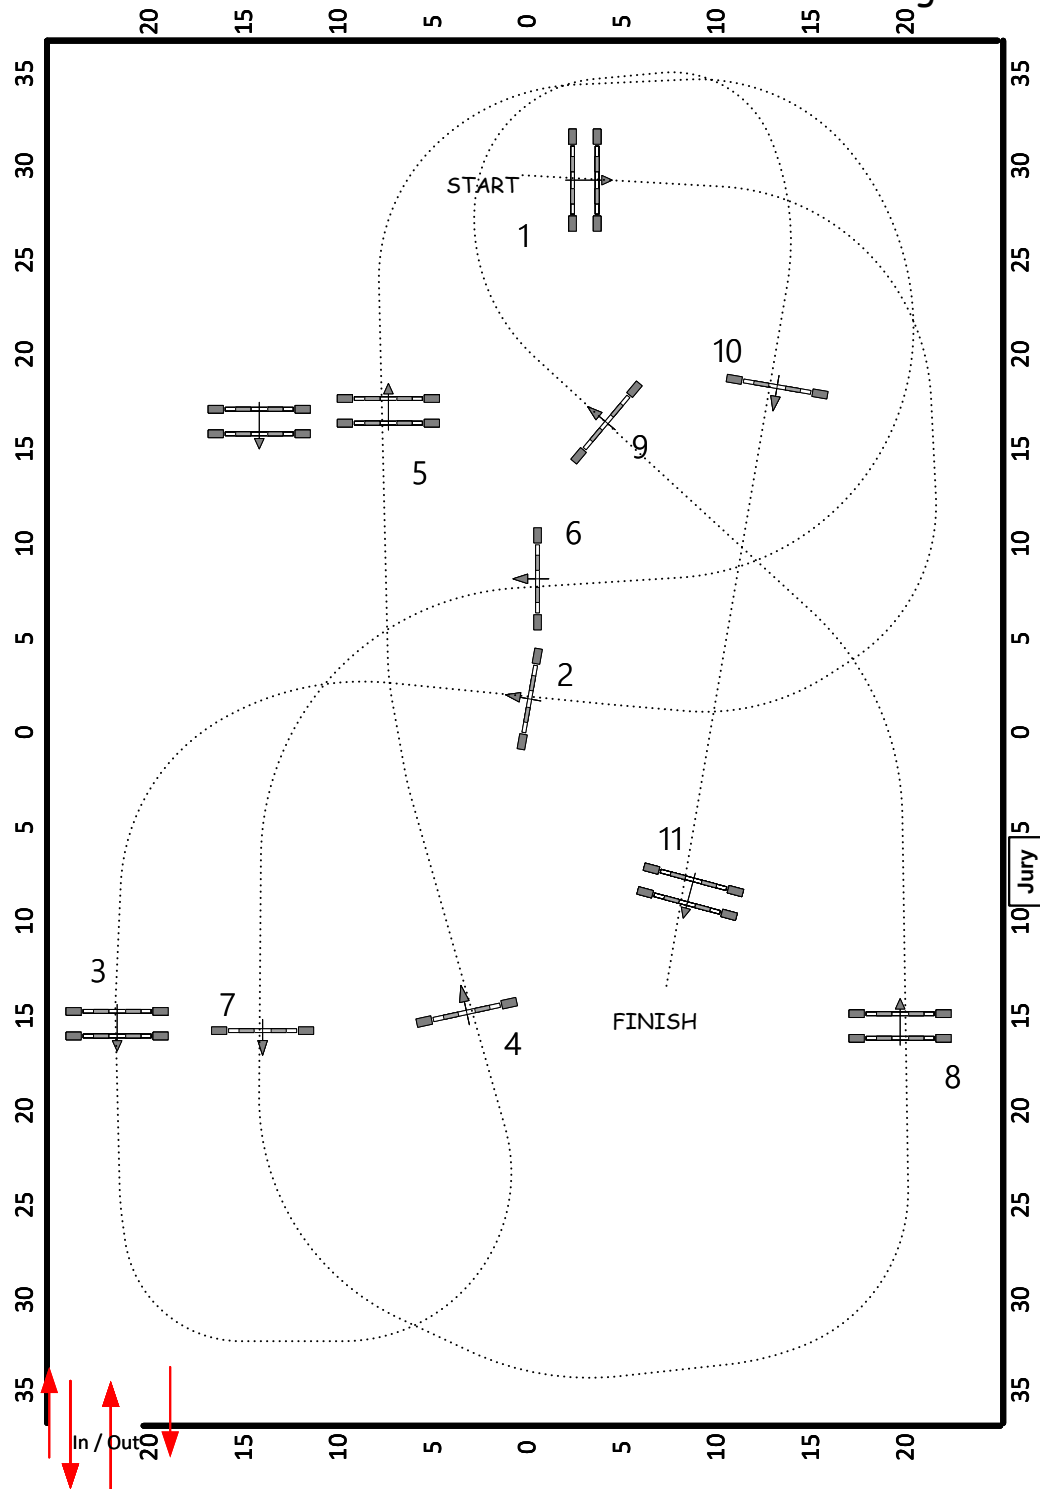

WEF 3- NETJETS CSI 4*- & 2* "AA"

1113-Training jumper 0.80 open II
1116-training jumper 0.80 Ch/am II 2 b

Wednesday January 22, 2025

Ring 10

Table:
National RG:
FEI RG / Art.
Height: 0.90 m

Speed: 350 m/min
Length: 465 m
Time allowed: 80 sec
Time limit: 160 sec

Obstacles: 1-11
Efforts: 11
Penalty sec
Closed combination:

1st Jump-off:
1-6-3-4-5-10-11
Length: 250 m
Time allowed: 43 sec
Time limit: 86 sec

2nd Jump-off:
Length: 0 m
Time allowed: 0 sec
Time limit: 0 sec

CATSY CRUZ

LEVEL 3

SCALE 1:400

Preliminary courses.
Course Designer reserves the right to make changes if
Necessary, changes made will be on the course
Plan posted at the ingate board