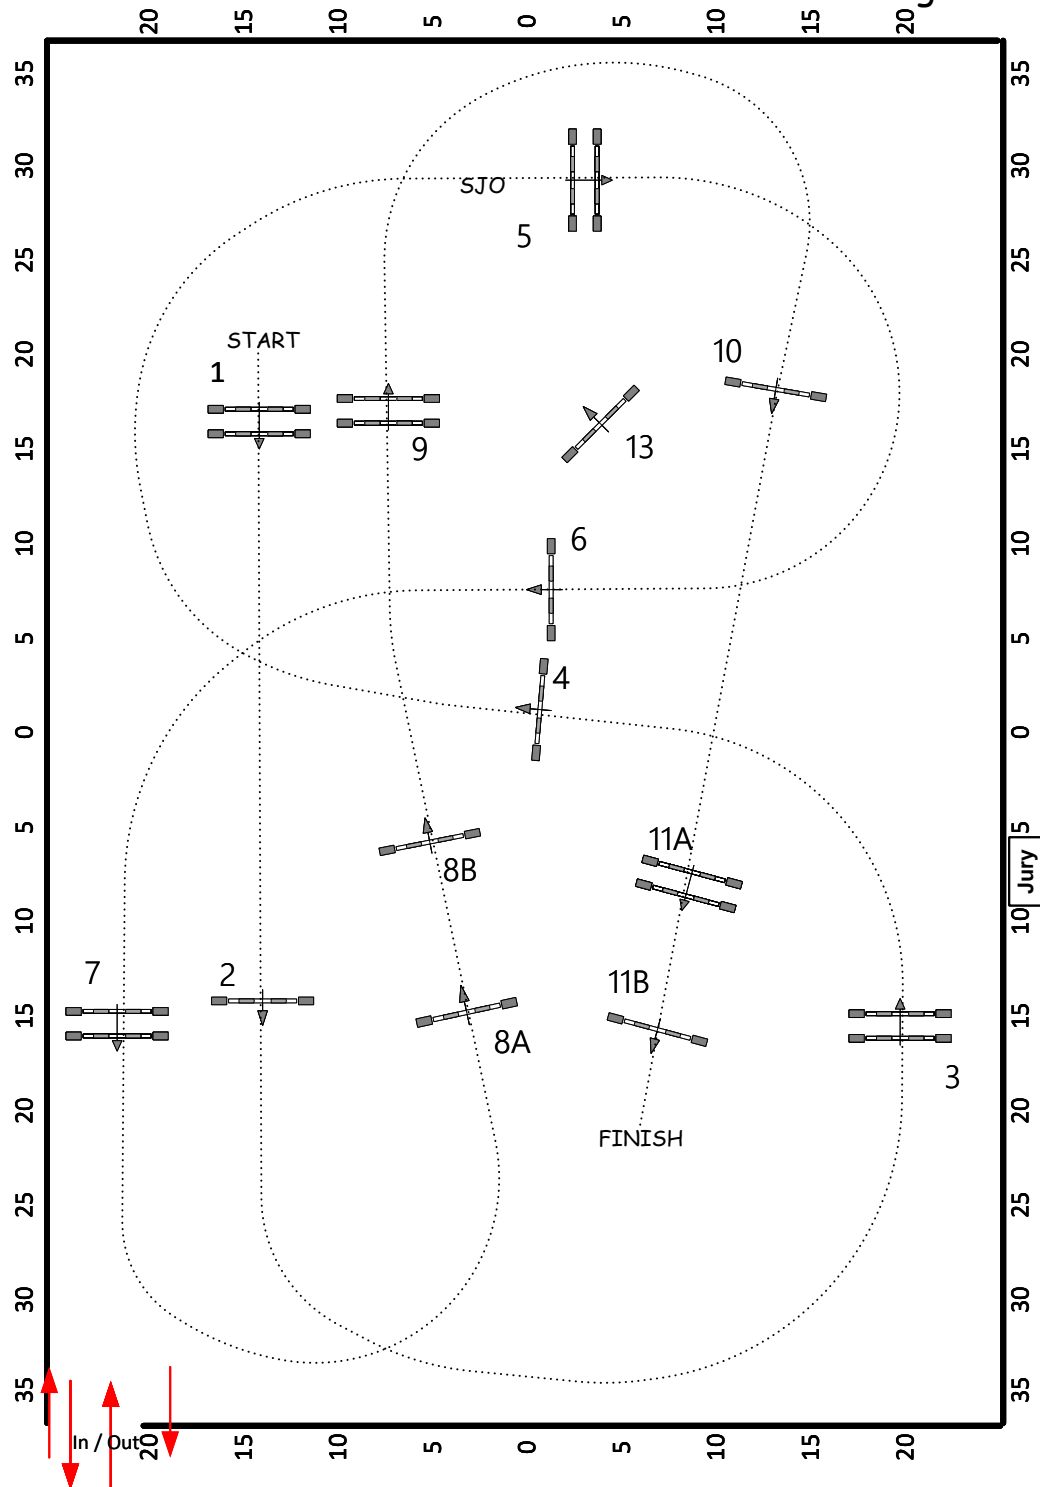

Ring 10

Table:
 National RG:
 FEI RG / Art.
 Height: 0.90 m

Speed: 350 m/min
 Length: 450 m
 Time allowed: 78 sec
 Time limit: 156 sec

Obstacles: 1-11
 Efforts: 13
 Penalty sec
 Closed combination:

1st Jump-off:
 5-6-2-3-13-10-11A-11B
 Length: 270 m
 Time allowed: 47 sec
 Time limit: 94 sec

2nd Jump-off:
 Length: 0 m
 Time allowed: 0 sec
 Time limit: 0 sec

Jury

CATSY CRUZ

SCALE 1:400

LEVEL 3

Preliminary courses.
 Course Designer reserves the right to make changes if
 Necessary, changes made will be on the course
 Plan posted at the ingate board