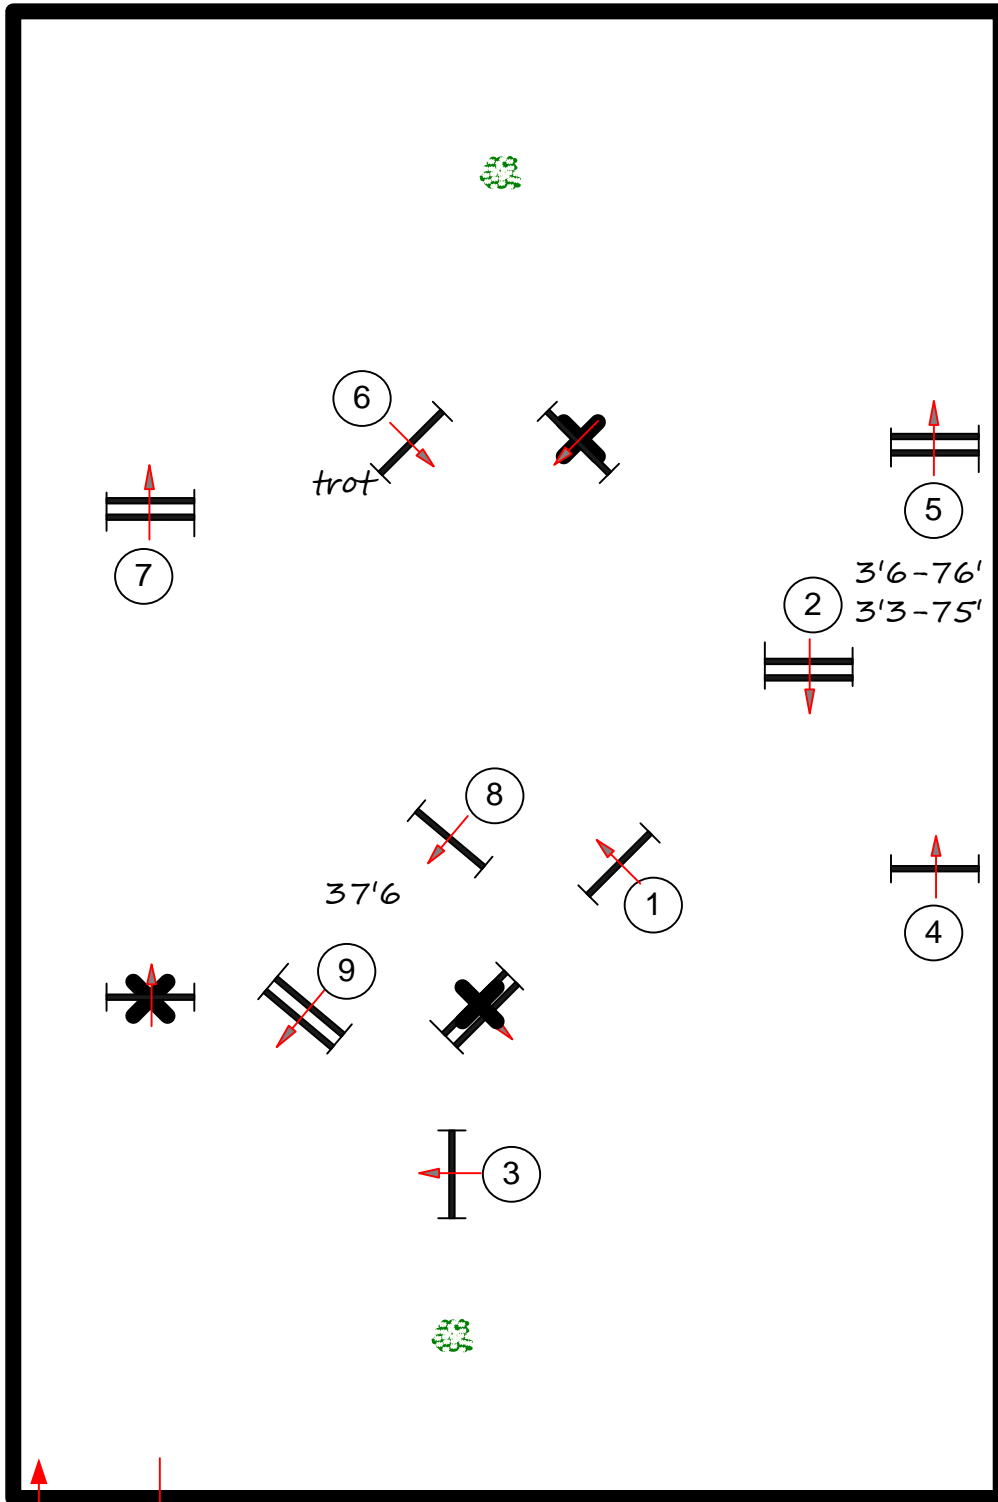

Large Junior Hunter 3'6
16-17

Junior Hunter 3'3
15 & under

Junior Hunter 3'3
16-17

3'6-88'
3'3-87'

3'6-76'
3'3-75'

37'6

In / Out

Course design by Robert McGregor

Winter Equestrian Festival

WEF 1

Rost Arena

Second Course

handy

fences 1-9

Small Junior Hunter 3'6
15 & under

Large Junior Hunter 3'6
15 & under