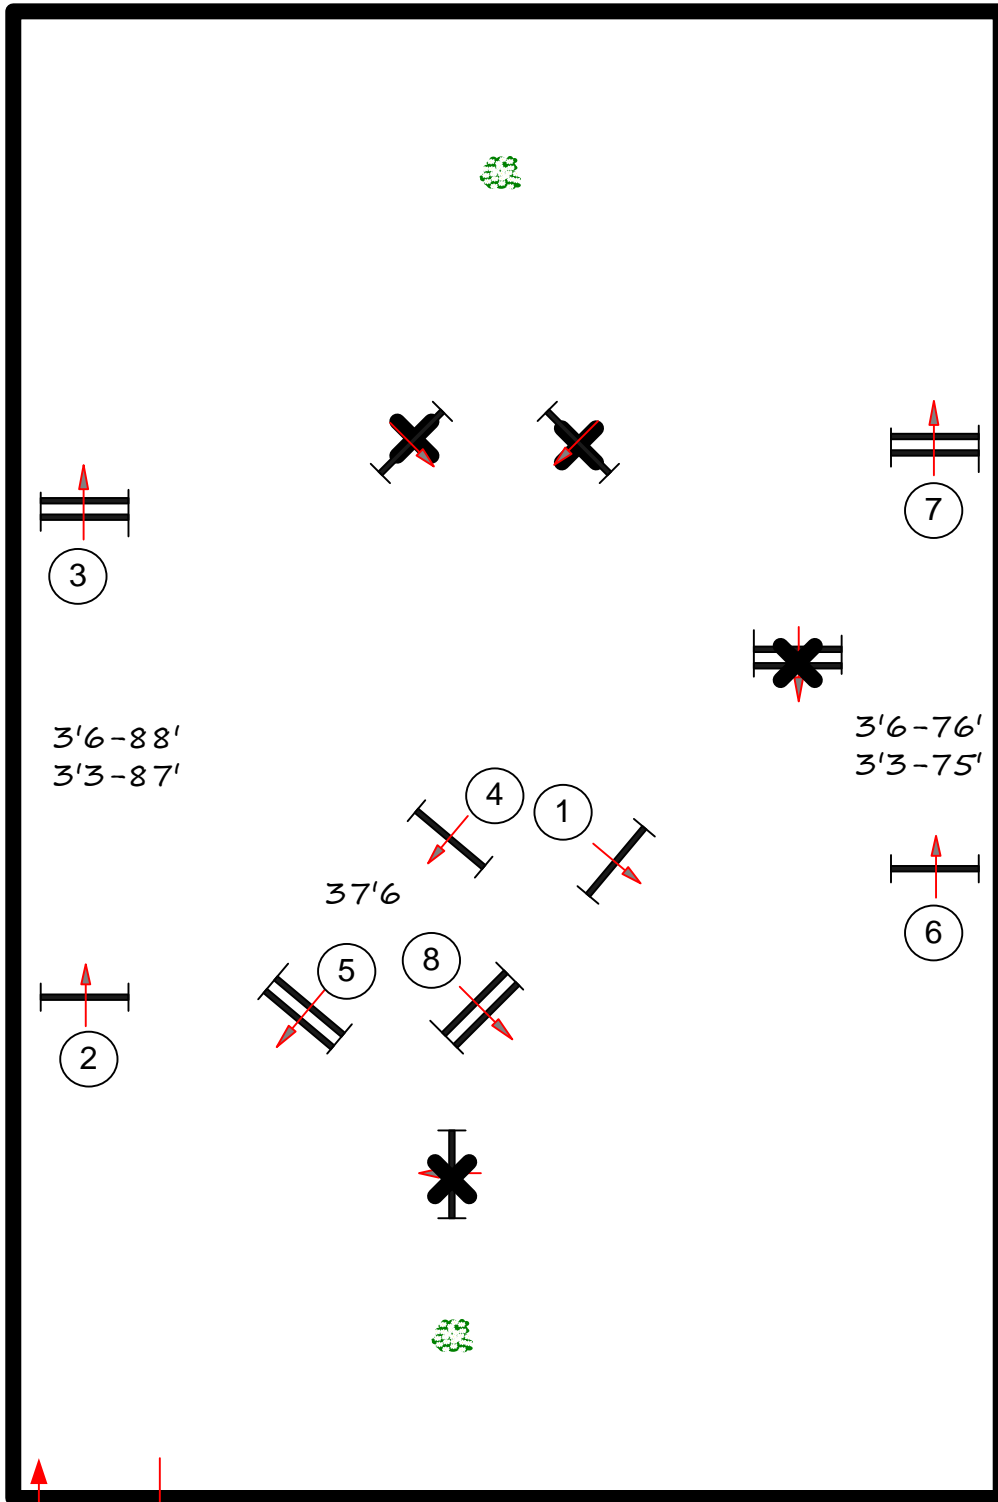

Large Junior Hunter 3'6
16-17

Junior Hunter 3'3
15 & under

Junior Hunter 3'3
16-17

3'6-88'
3'3-87'

3'6-76'
3'3-75'

37'6

In / Out

Course design by Robert McGregor

Large Junior Hunter 3'6
16-17

Junior Hunter 3'3
15 & under

Junior Hunter 3'3
16-17

In / Out

Course design by Robert McGregor

Winter Equestrian Festival

WEF 1

Rost Arena

Second Course
Stake

fences 1-8

Small Junior Hunter 3'6"
16-17

In / Out

Course design by Robert McGregor