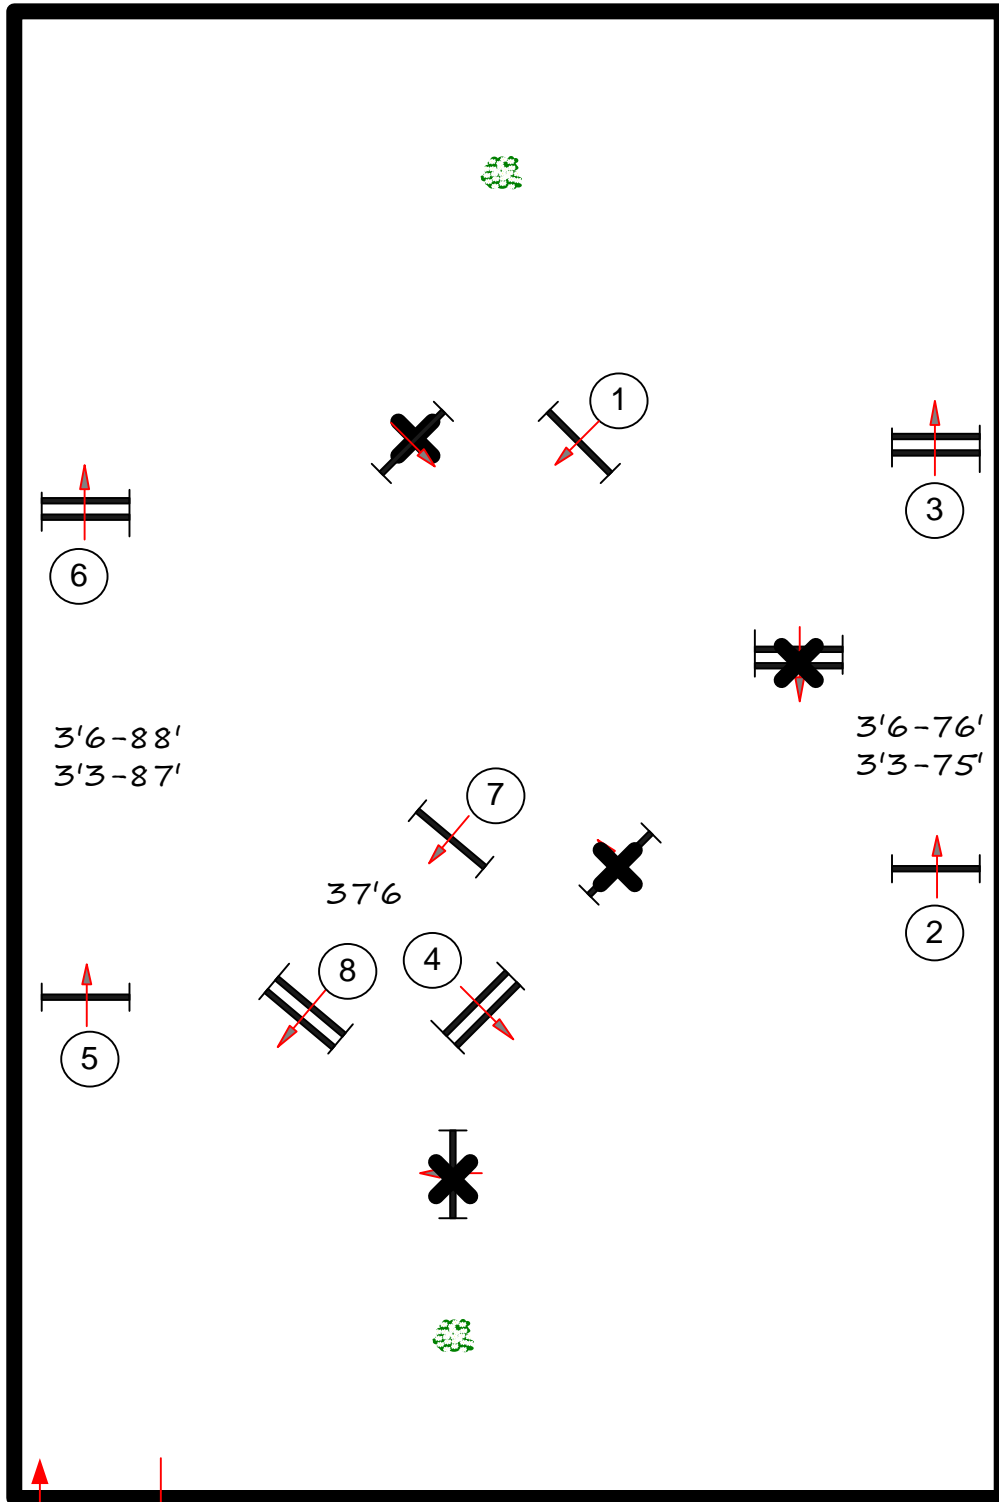

Winter Equestrian Festival

WEF 1

Rost Arena

First Course

fences 1-8

Small Junior Hunter 3'6
16-17

Small Junior Hunter 3'6
15 & under

Large Junior Hunter 3'6
15 & under

Large Junior Hunter 3'6
16-17

Junior Hunter 3'3
15 & under

Junior Hunter 3'3
16-17

3'6-88'
3'3-87'

3'6-76'
3'3-75'

37'6

In / Out

Course design by Robert McGregor

Winter Equestrian Festival

WEF 1

Rost Arena

Second Course

handy

fences 1-9

Small Junior Hunter 3'6
15 & under

Large Junior Hunter 3'6
15 & under