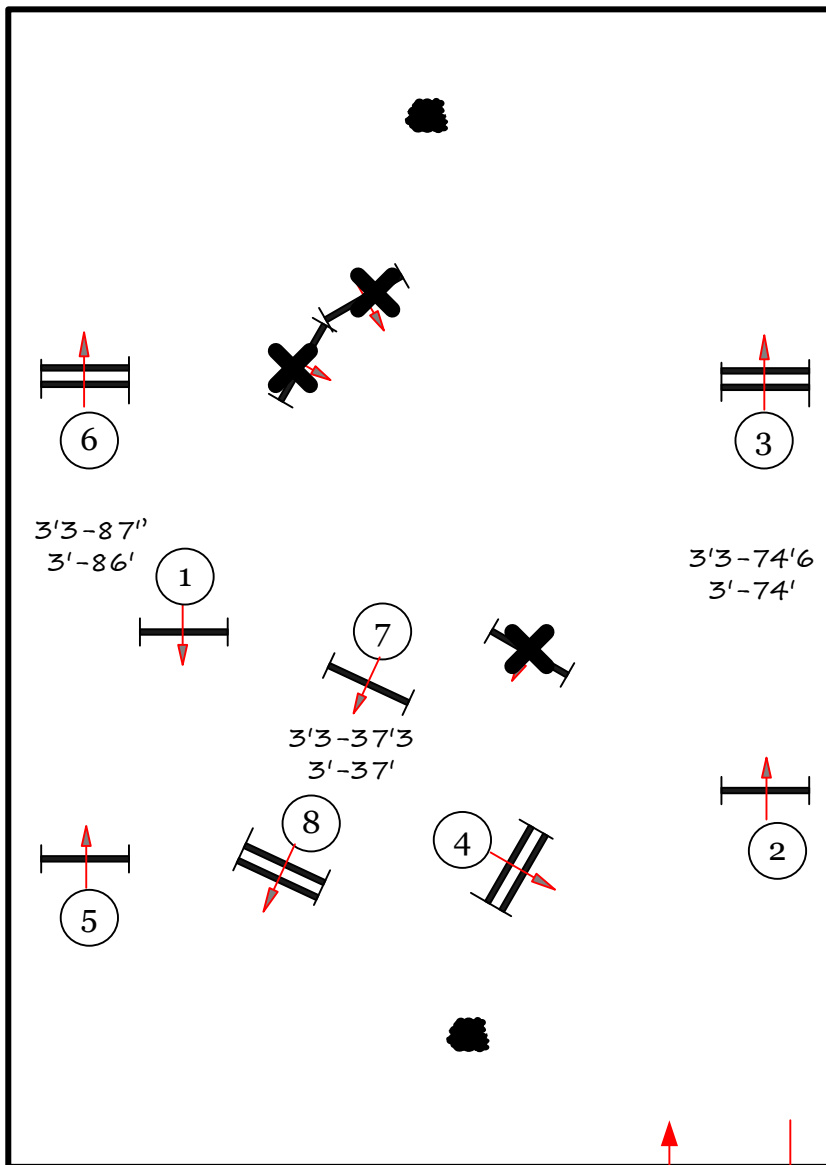

ESP Rita & Irish Flynn Memorial

GDF Hunter Ring 1

Warmup Course

fences 1-8

Addback Hunter

Warmup

3'3-87"
3'-86'

3'3-74'6
3'-74'

3'3-37'3
3'-37'

Course design by Robert McGregor

In / Out