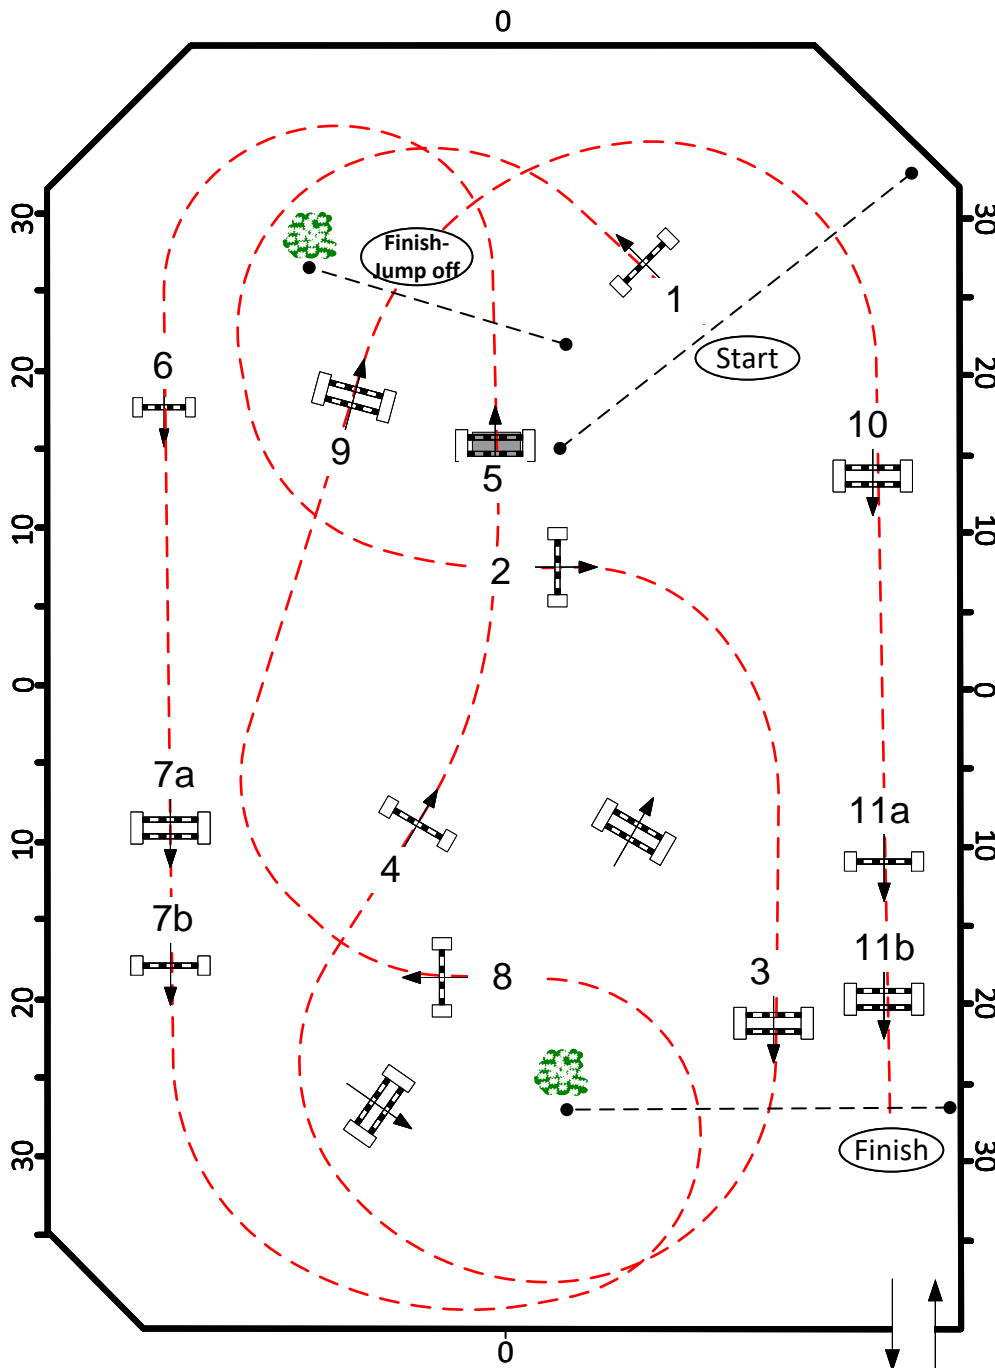

2025 ESP Spring 2

MOGAVERO RING

Sunday, April 13, 2025

Class:

739. 1.0M Jr. Classic
767. 1.0M Am. Classic

Table: II.2b

First Round: 1 to 11

Length: 455 Meters

Time Allowed: 78 sec

Jump-off: 1, 2, 5ab, 6, 7, 13, 14

Length: 266 Meters

Time Allowed: 46 Sec

Course Designer
Tommy Brawley
FEI Level 2

2025 ESP Spring 2

MOGAVERO RING

Sunday, April 13, 2025

Class:

743. 1.15M Jr. Classic
763. 1.15M Am. Classic

Table: II.2b

First Round: 1 to 11

Length: 460 Meters

Time Allowed: 79 sec

Jump-off: 1, 2, 3, 4, 7ab, 8, 9

Length: 266 Meters