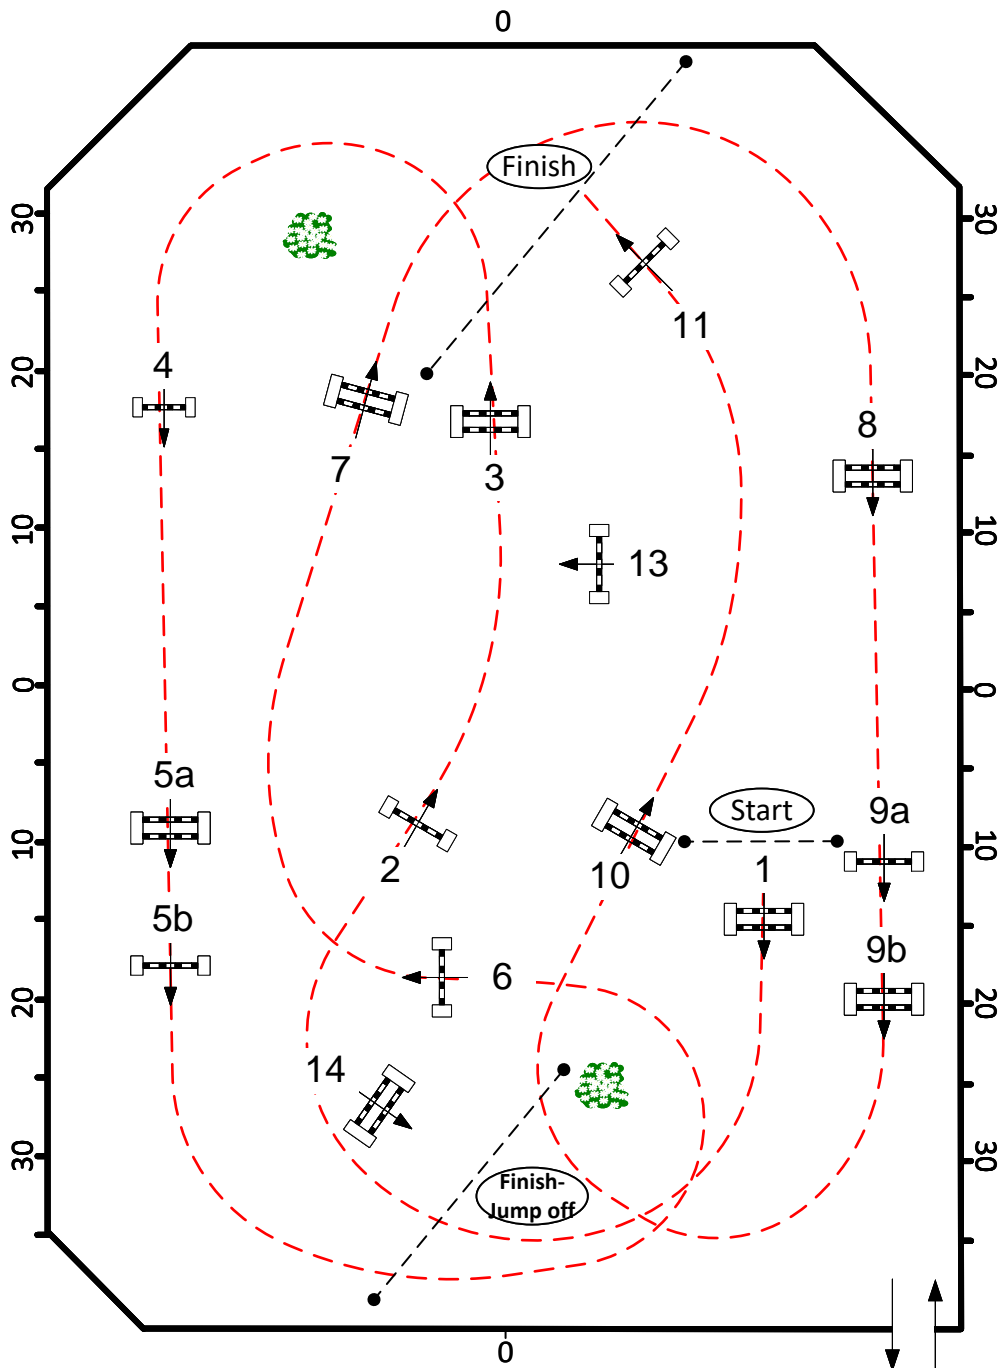

2025 ESP Spring 2

MOGAVERO RING

Sunday, April 13, 2025

Class:

739. 1.0M Jr. Classic
767. 1.0M Am. Classic

Table: II.2b

First Round: 1 to 11

Length: 455 Meters

Time Allowed: 78 sec

Jump-off: 1, 2, 5ab, 6, 7, 13, 14

Length: 266 Meters

Time Allowed: 46 Sec

Course Designer
Tommy Brawley
FEI Level 2

2025 ESP Spring 2

MOGAVERO RING

Sunday, April 13, 2025

Class:

743. 1.15M Jr. Classic
763. 1.15M Am. Classic

Table: II.2b

First Round: 1 to 11

Length: 460 Meters

Time Allowed: 79 sec

Jump-off: 1, 2, 3, 4, 7ab, 8, 9

Length: 266 Meters