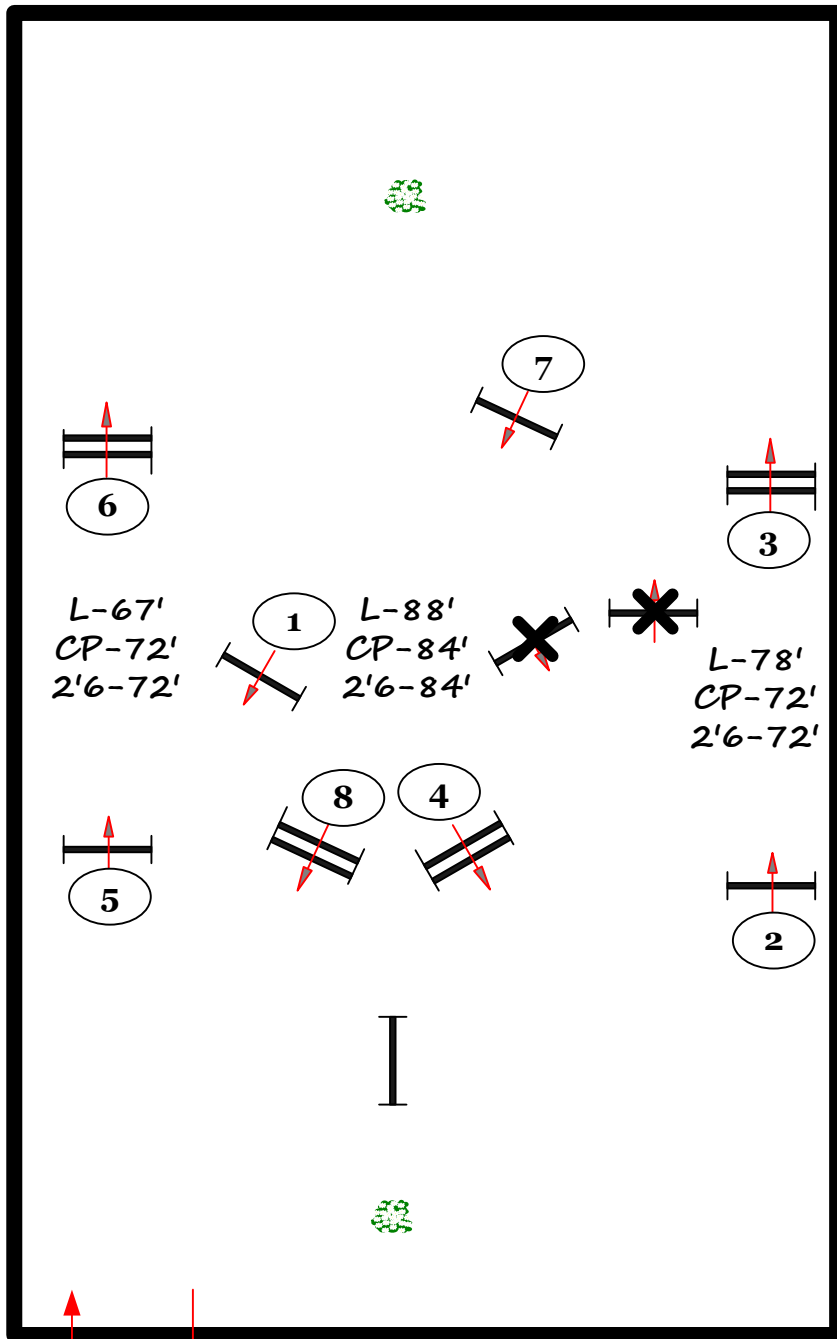

L-67'
CP-72'
2'6-72'

L-88'
CP-84'
2'6-84'

L-78'
CP-72'
2'6-72'

2

6

In / Out

Course design by Robert McGregor

Winter Equestrian Festival

WEF II

Ring 11

Classic Course

fences 1-9

Large Pony Hunter Classic

Course design by Robert McGregor

Winter Equestrian Festival

WEF II

Ring 11

First Course

fences 1-8

Large Green Pony Hunter

Large Pony Hunter

Large Childrens Pony Hunter

Sm/Med Children Pony Hunter

Low Childrens Hunter