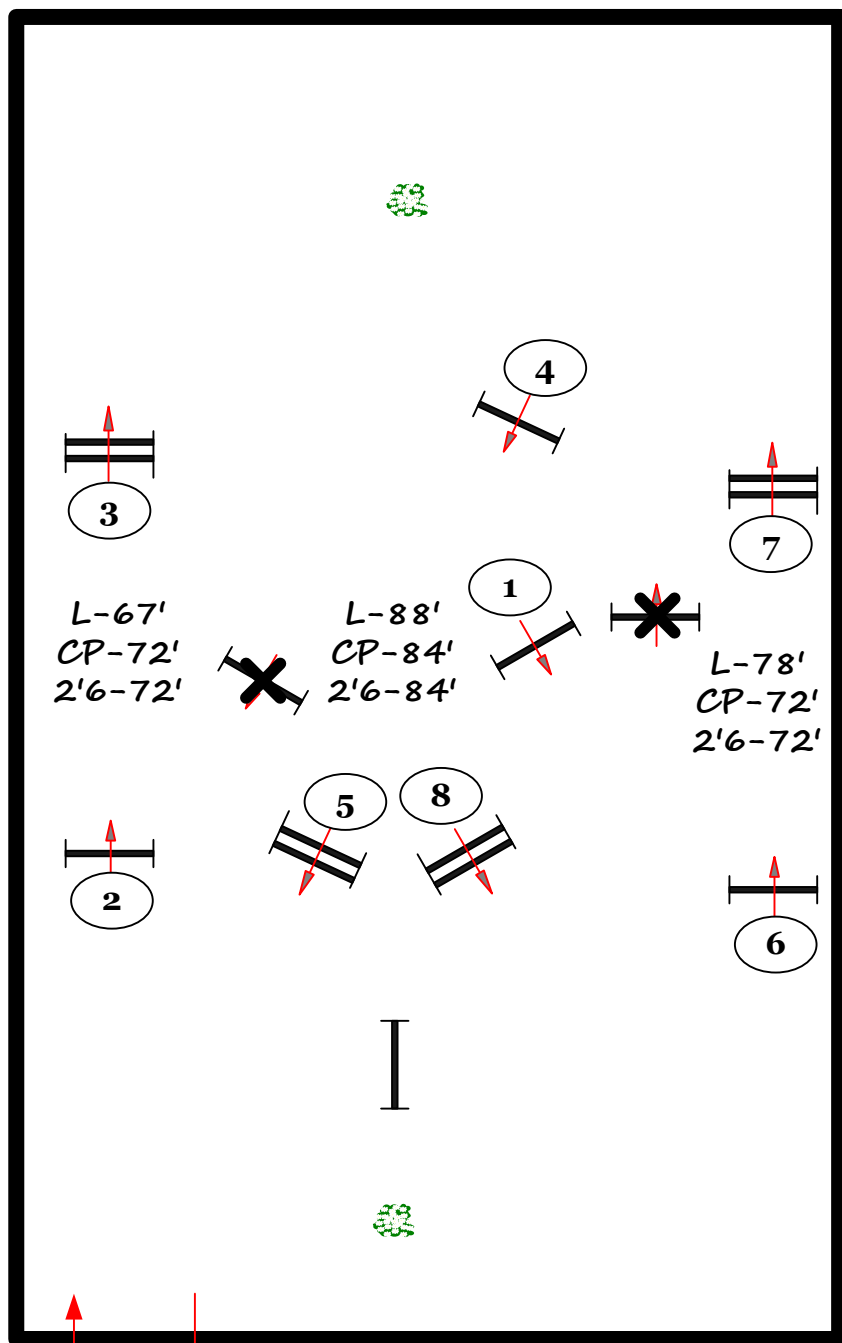

Winter Equestrian Festival

WEF II

Ring 11

Second Course

fences 1-8

Large Green Pony Hunter

Large Childrens Pony Hunter

Low Childrens Hunter

L-67'
CP-72'
2'6-72'

L-88'
CP-84'
2'6-84'

L-78'
CP-72'
2'6-72'

2

6

In / Out

Course design by Robert McGregor

Winter Equestrian Festival