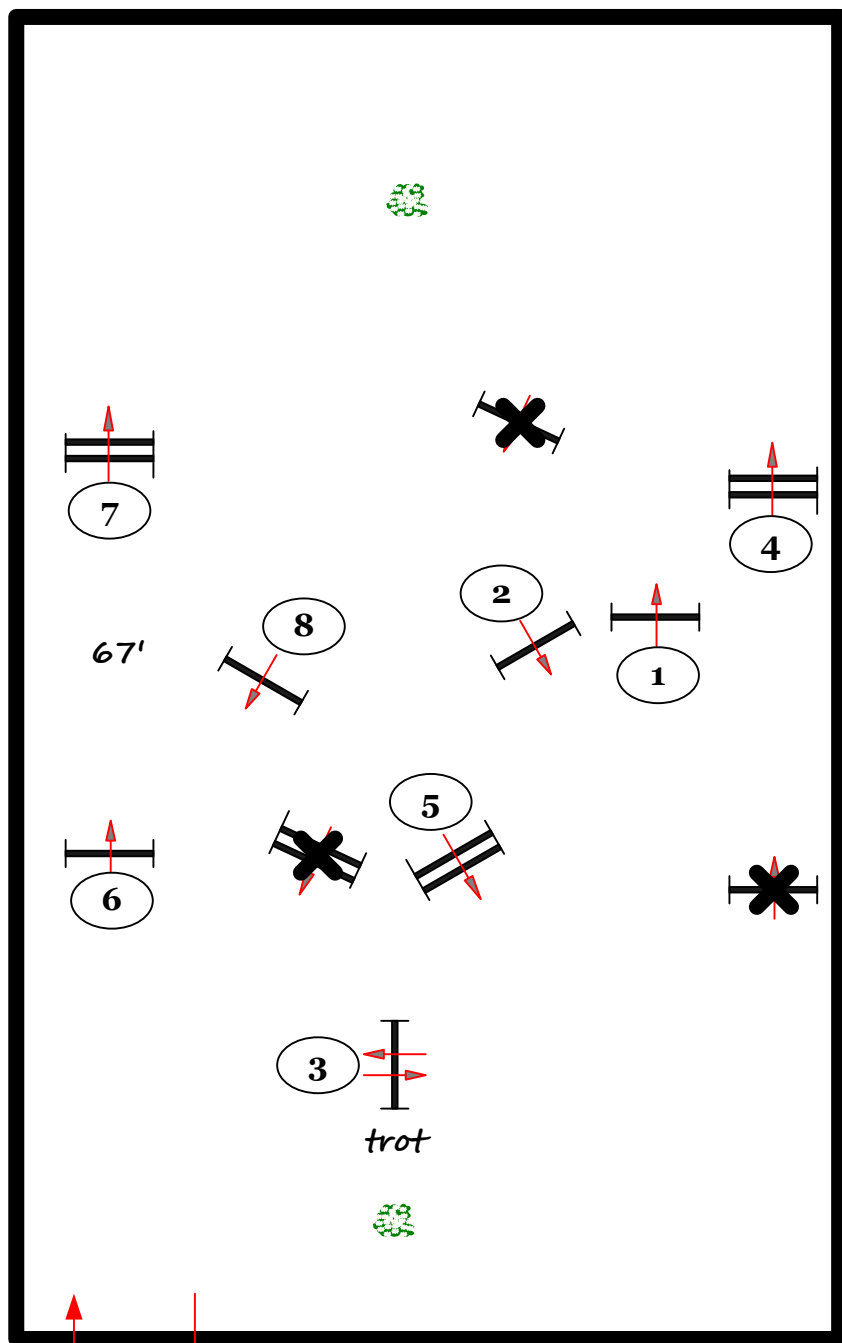

In / Out

Course design by Robert McGregor

Winter Equestrian Festival

WEF II

Ring 11

Second Course *handy*

fences 1-8

Large Pony Hunter