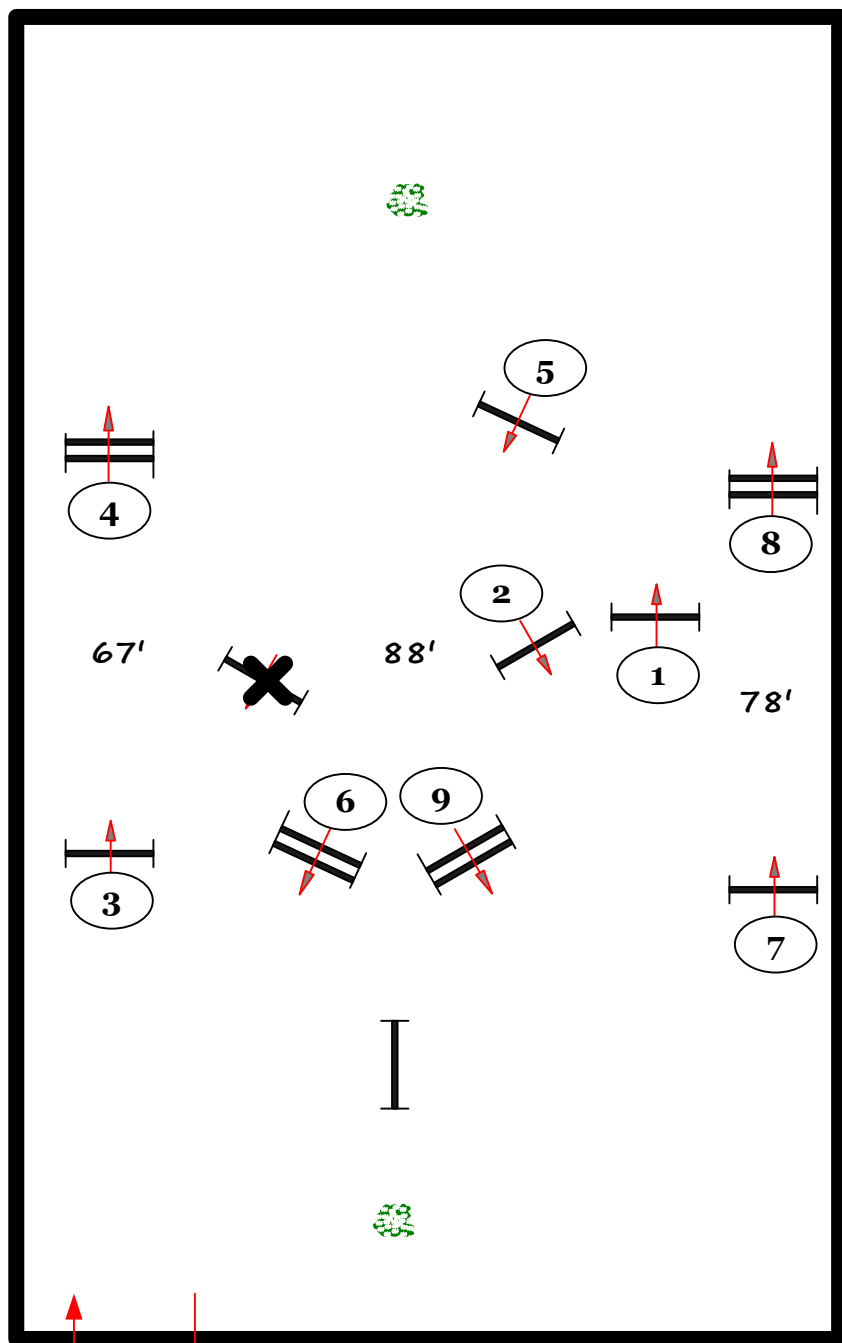

Winter Equestrian Festival

WEF II

Ring 11

Classic Course

fences 1-9

Large Pony Hunter Classic

Course design by Robert McGregor