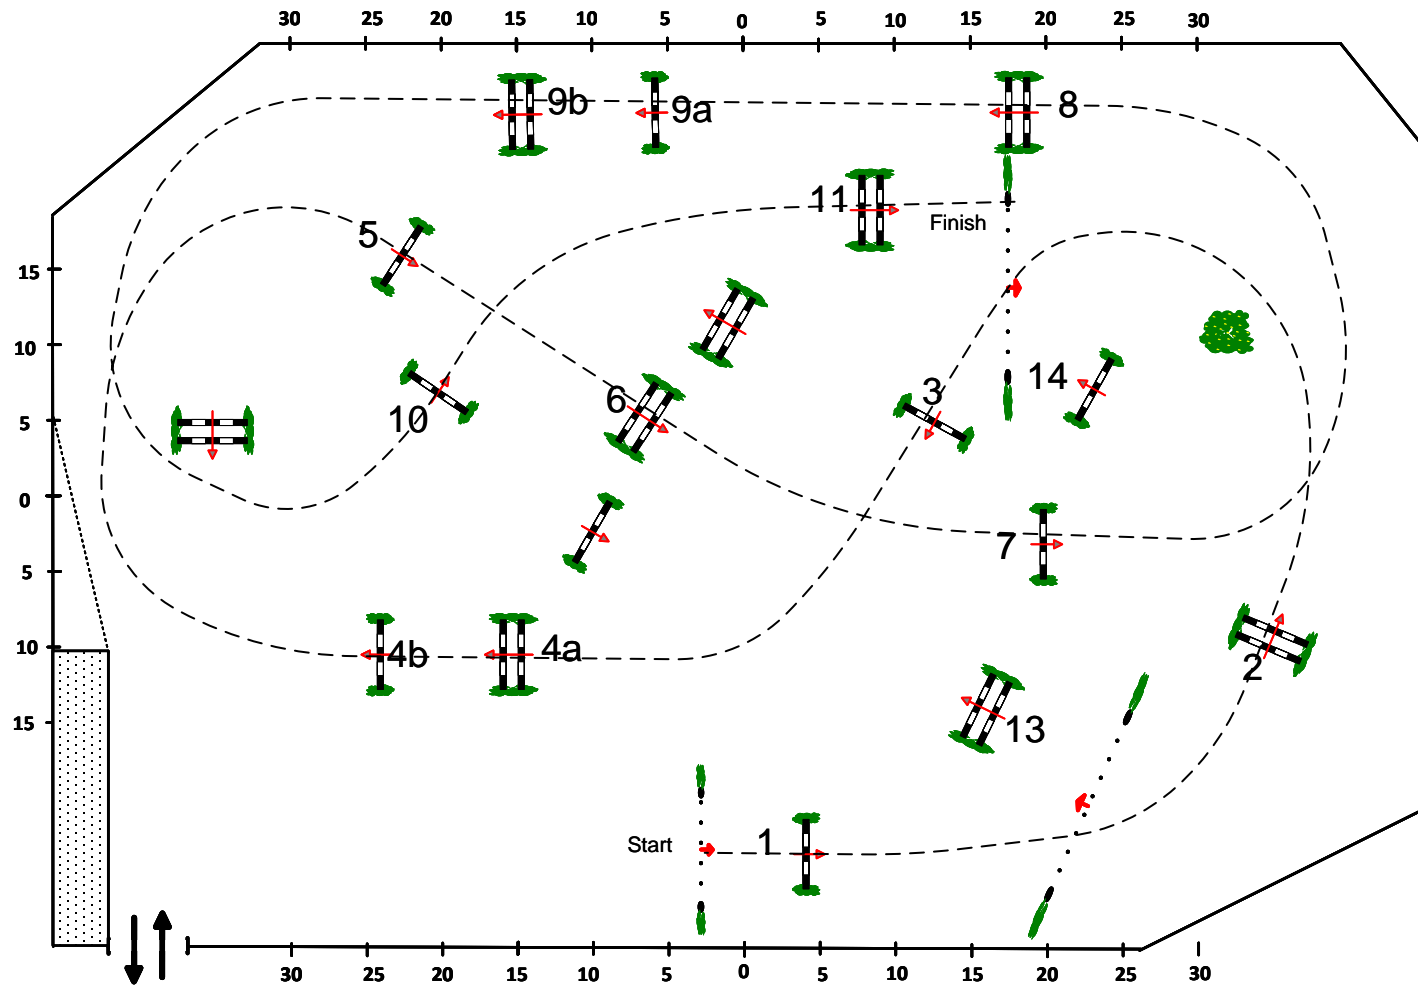

# ESP Holiday Finale

712).1.25m Open Jumper  
746).1.15m Open Jumper

Saturday, December 21, 2024

DENEMETHY

Table: II  
 National RG: 2b  
 FEI RG / Art.  
 Height: 1.25/1.15 m

Speed: 350 m/min

Length: 420 m  
 Time allowed: 72 sec  
 Time limit: 144 sec