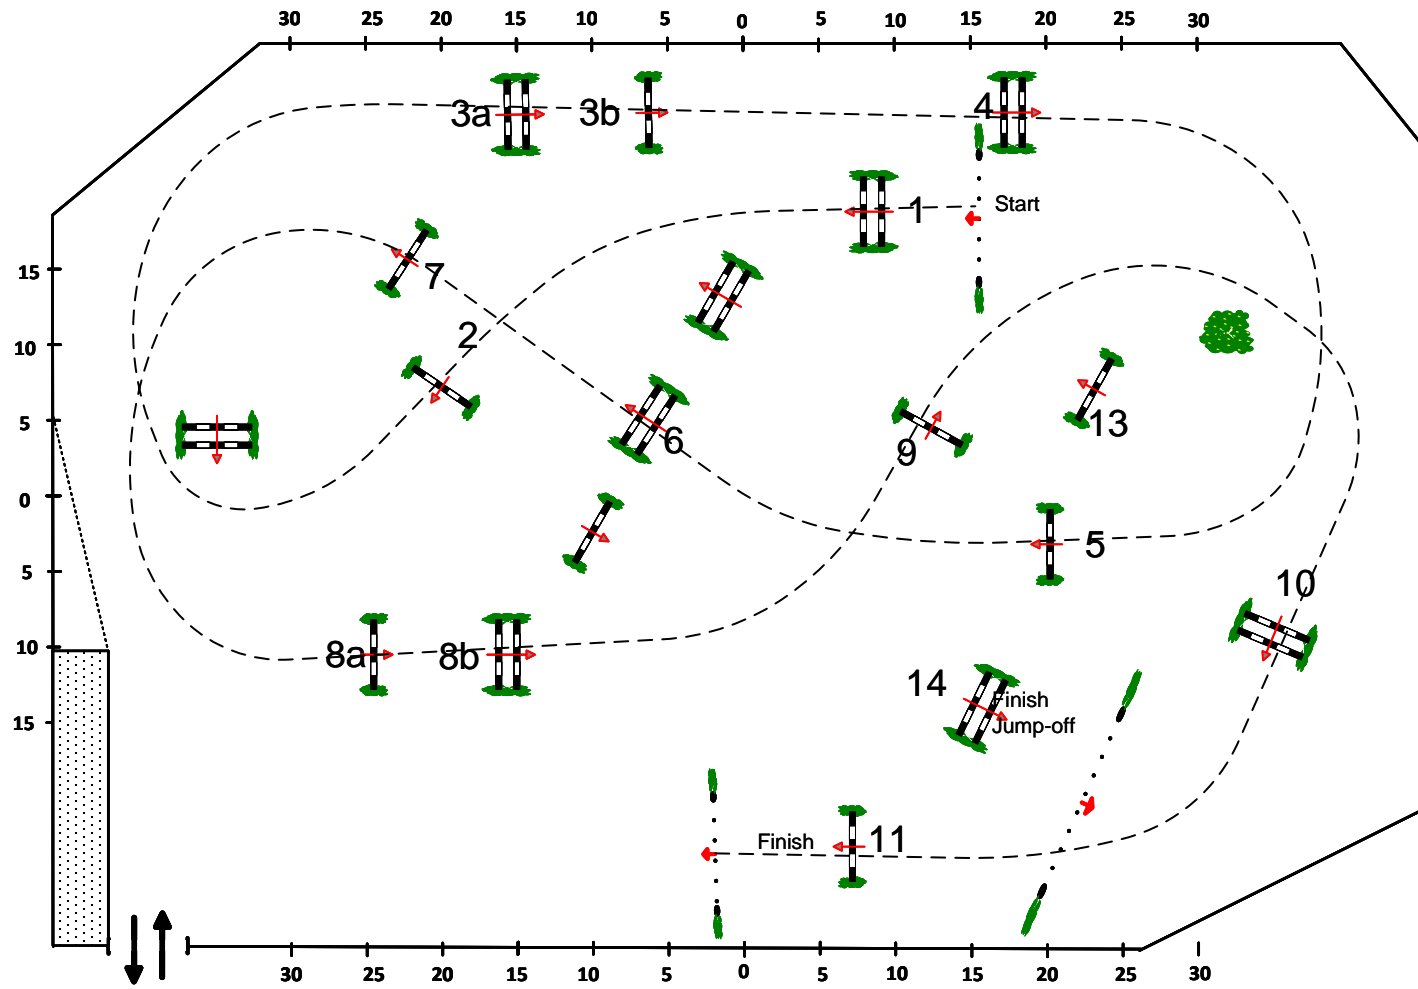

## 772).1.30m Open Jumper

DENEMETHY

Saturday, December 21, 2024

Table: II  
 National RG: 2b  
 FEI RG / Art.  
 Height: 1.30 m

Speed: 350 m/min

Length: 420 m  
 Time allowed: 72 sec  
 Time limit: 144 sec