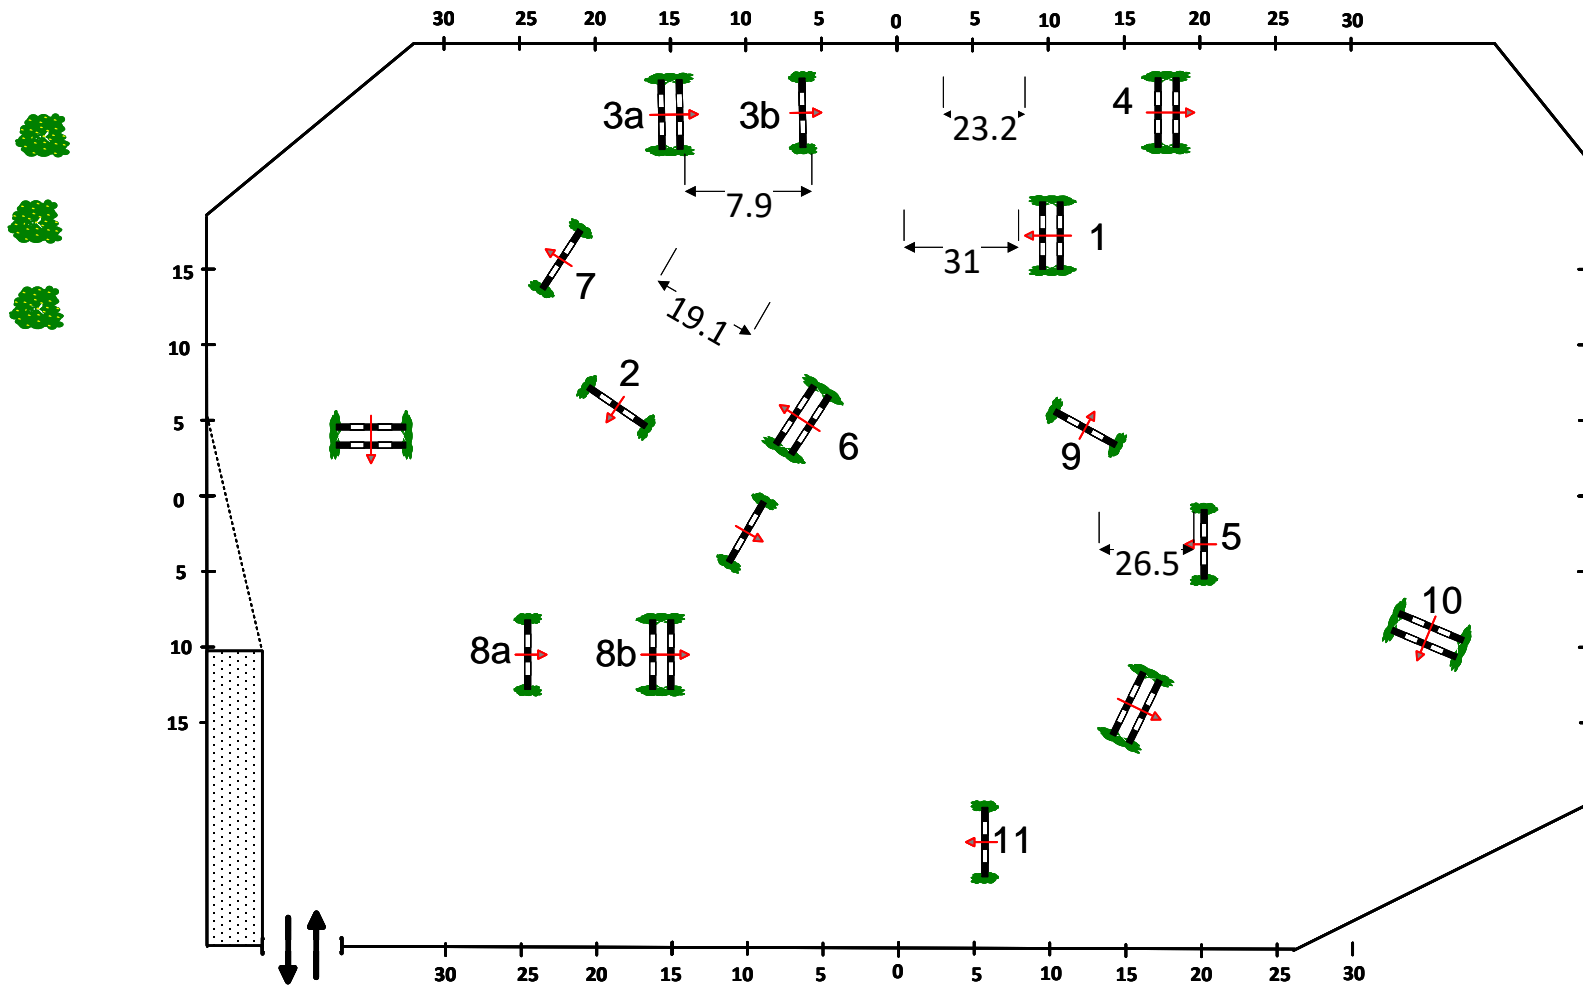

## 711).1.25m Open Jumper

Friday, December 20, 2024

DENEMETHY

Table: II

National RG: 2b

FEI RG / Art.

Height: 1.30 m

Speed: 350 m/min

Length: 450 m

Time allowed: 78 sec

Time limit: 156 sec

Obstacles: 1-11

Efforts: 13

Penalty sec

Closed combination:

1st Jump-off: