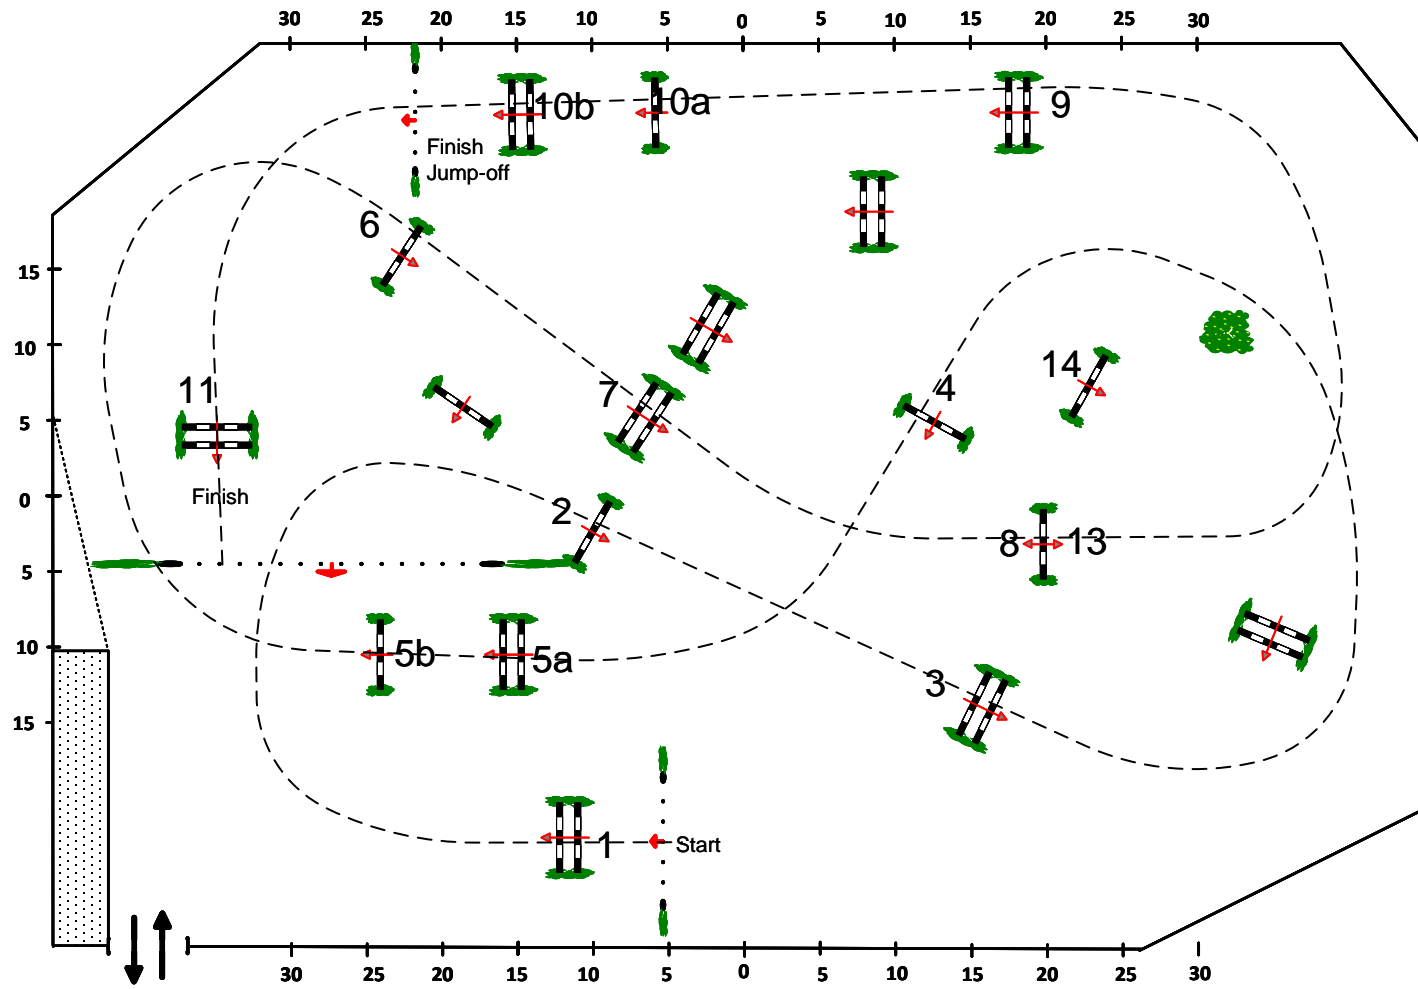

### DENEMETHY

Table: II  
 National RG: 2b  
 FEI RG / Art.  
 Height: 1.30 m

Speed: 350 m/min

Length: 430 m  
 Time allowed: 74 sec  
 Time limit: 148 sec

Obstacles: 1-11  
 Efforts: 13  
 Penalty sec  
 Closed combination:

1st Jump-off:  
1-2-3-13-14-9-10a-10b  
 Length: 270 m  
 Time allowed: 47 sec  
 Time limit: 94 sec

2nd Jump-off:  
 Length: 0 m  
 Time allowed: 0 sec  
 Time limit: 0 sec

Course Designer: Jasen Shelley