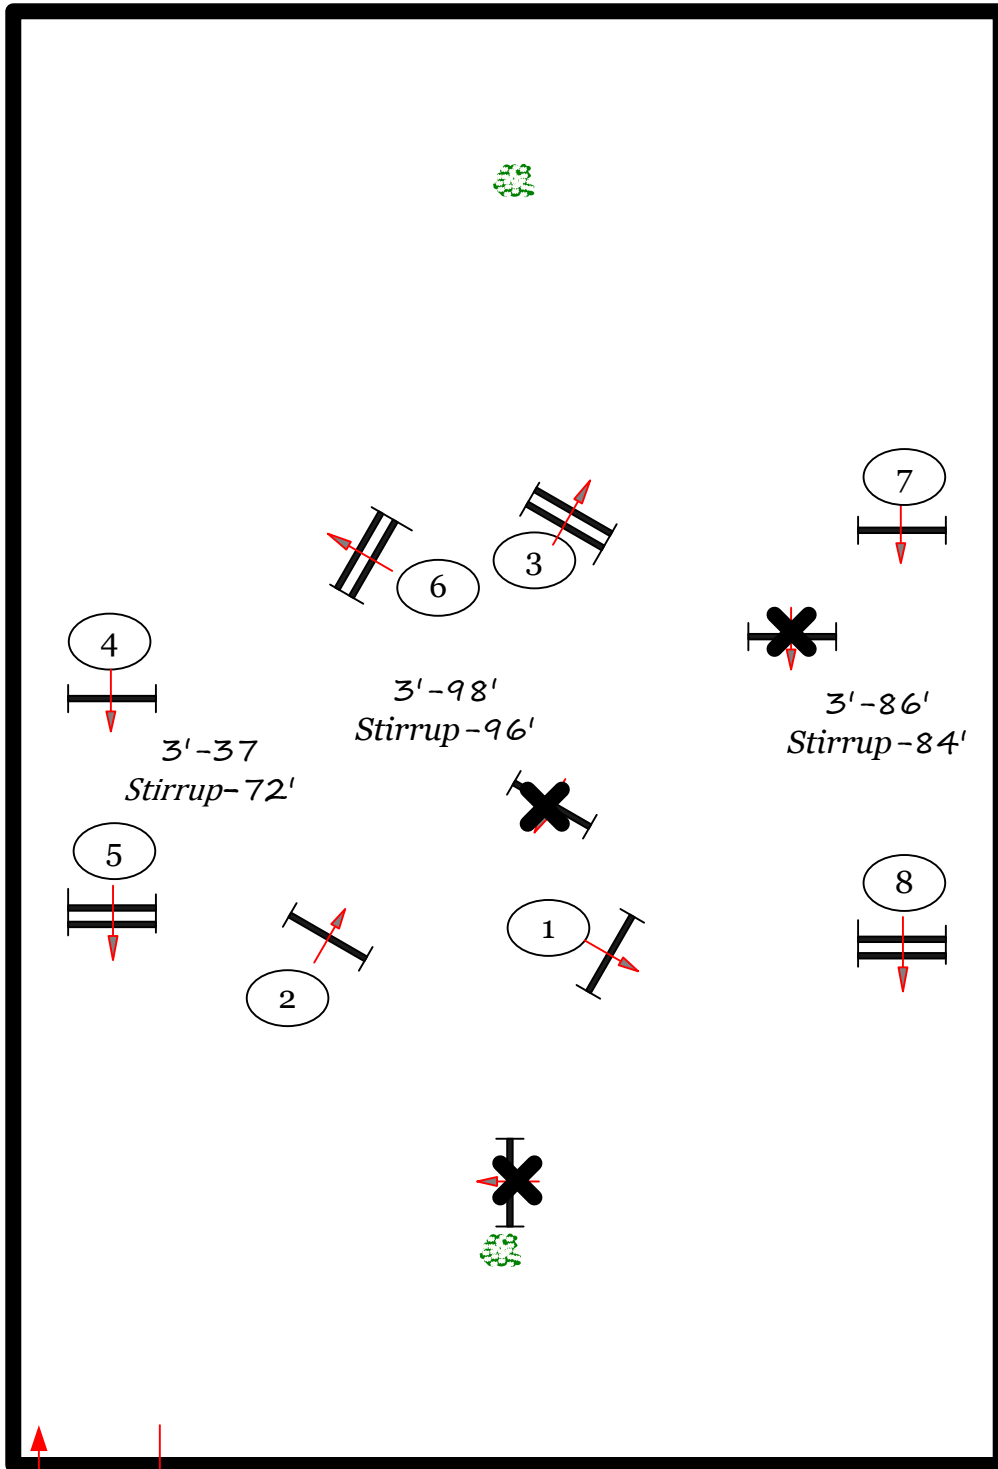

Rost Arena

Second Course

fences 1-8

Adult Amateur Hunter
Childrens Hunter

No 2 stride:
Short Stirrup Hunter
Rusty Stirrup Hunter

In / Out

Course design by Robert McGregor

Holiday Finale