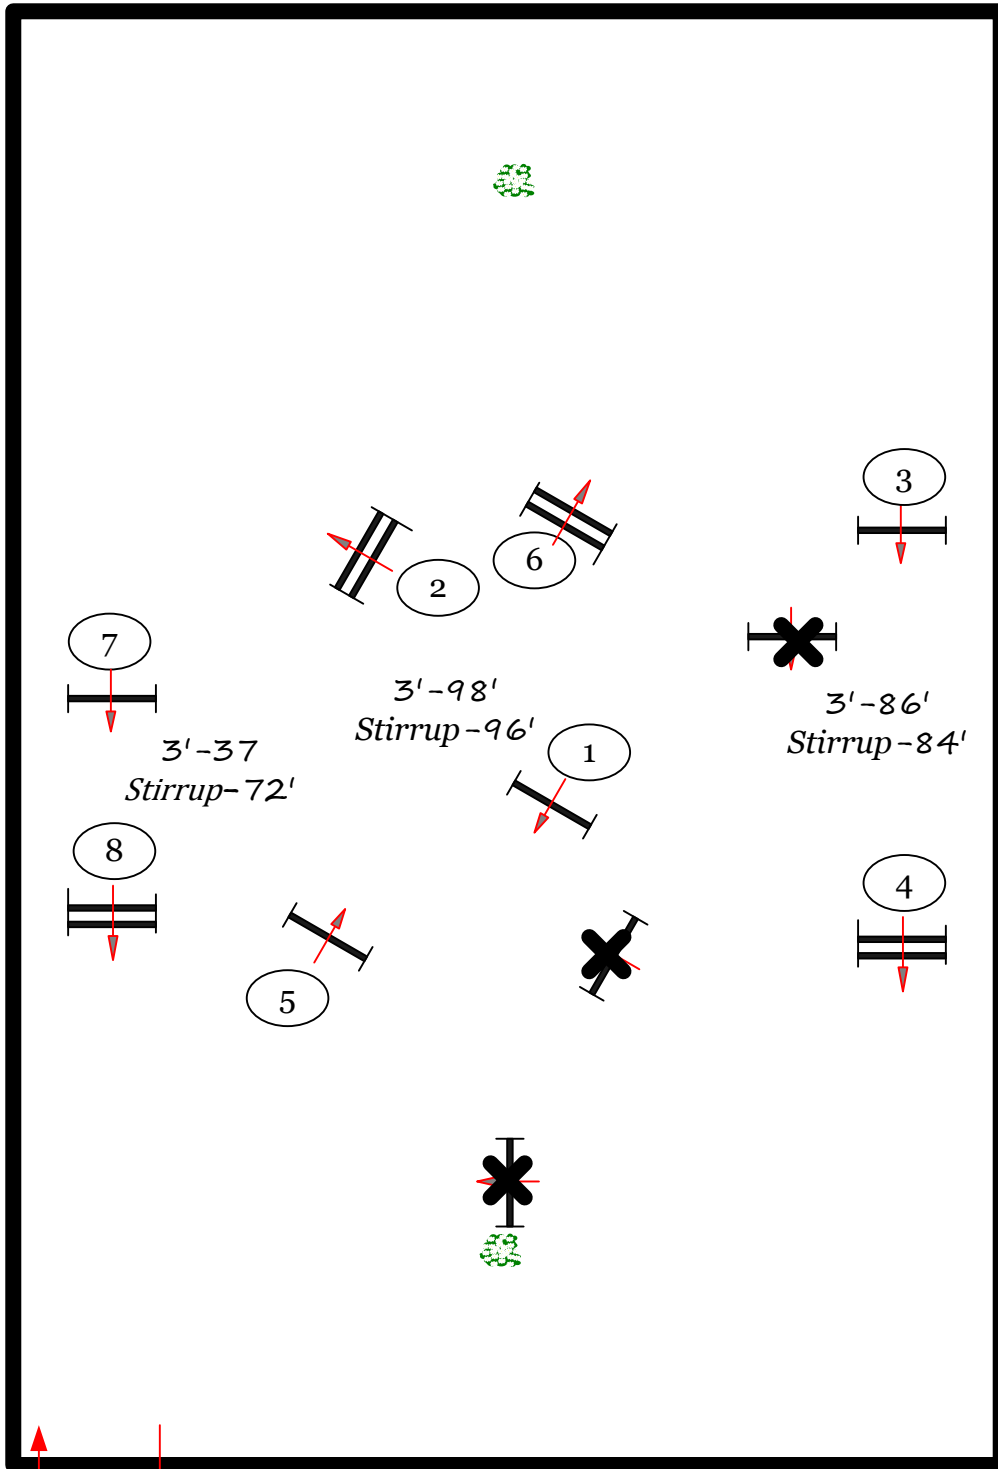

Holiday Finale

Rost Arena

First Course

fences 1-8

Adult Amateur Hunter
Childrens Hunter

No 2 stride:
Short Stirrup Hunter
Rusty Stirrup Hunter

In / Out

Course design by Robert McGregor

Holiday Finale

Rost Arena

First Course

fences 1-4

Crossrail Hunter

In / Out

Course design by Robert McGregor

Holiday Finale