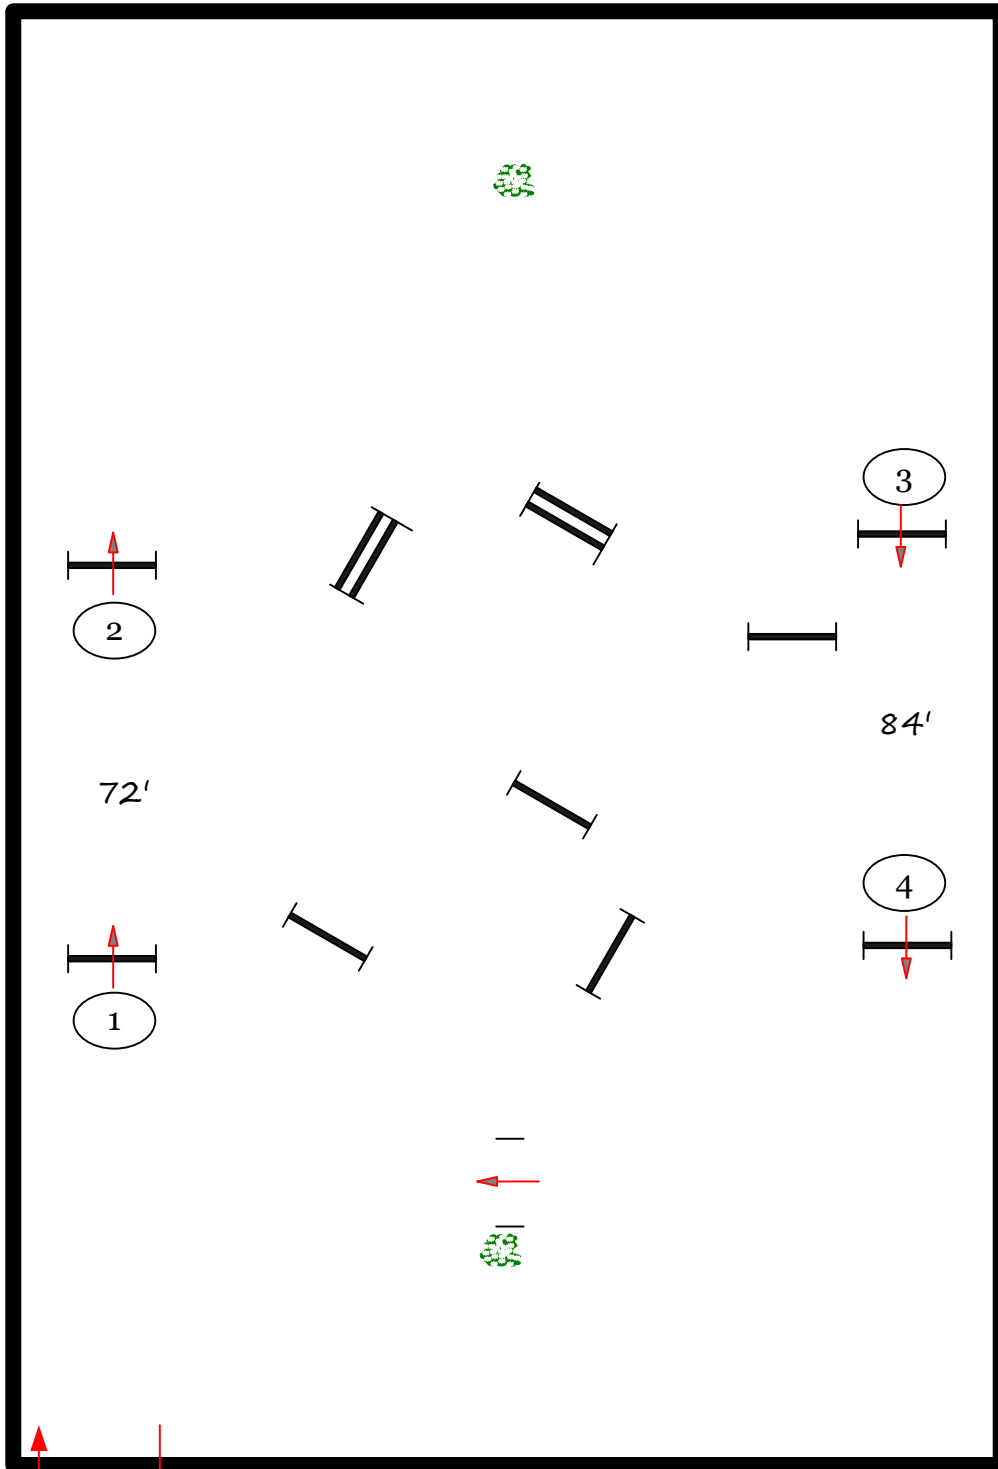

Holiday Finale

Rost Arena

First Course

fences 1-8

Adult Amateur Hunter
Childrens Hunter

No 2 stride:
Short Stirrup Hunter
Rusty Stirrup Hunter

In / Out

Course design by Robert McGregor

Holiday Finale

Rost Arena

First Course

fences 1-4

Crossrail Hunter

In / Out

Course design by Robert McGregor

Holiday Finale