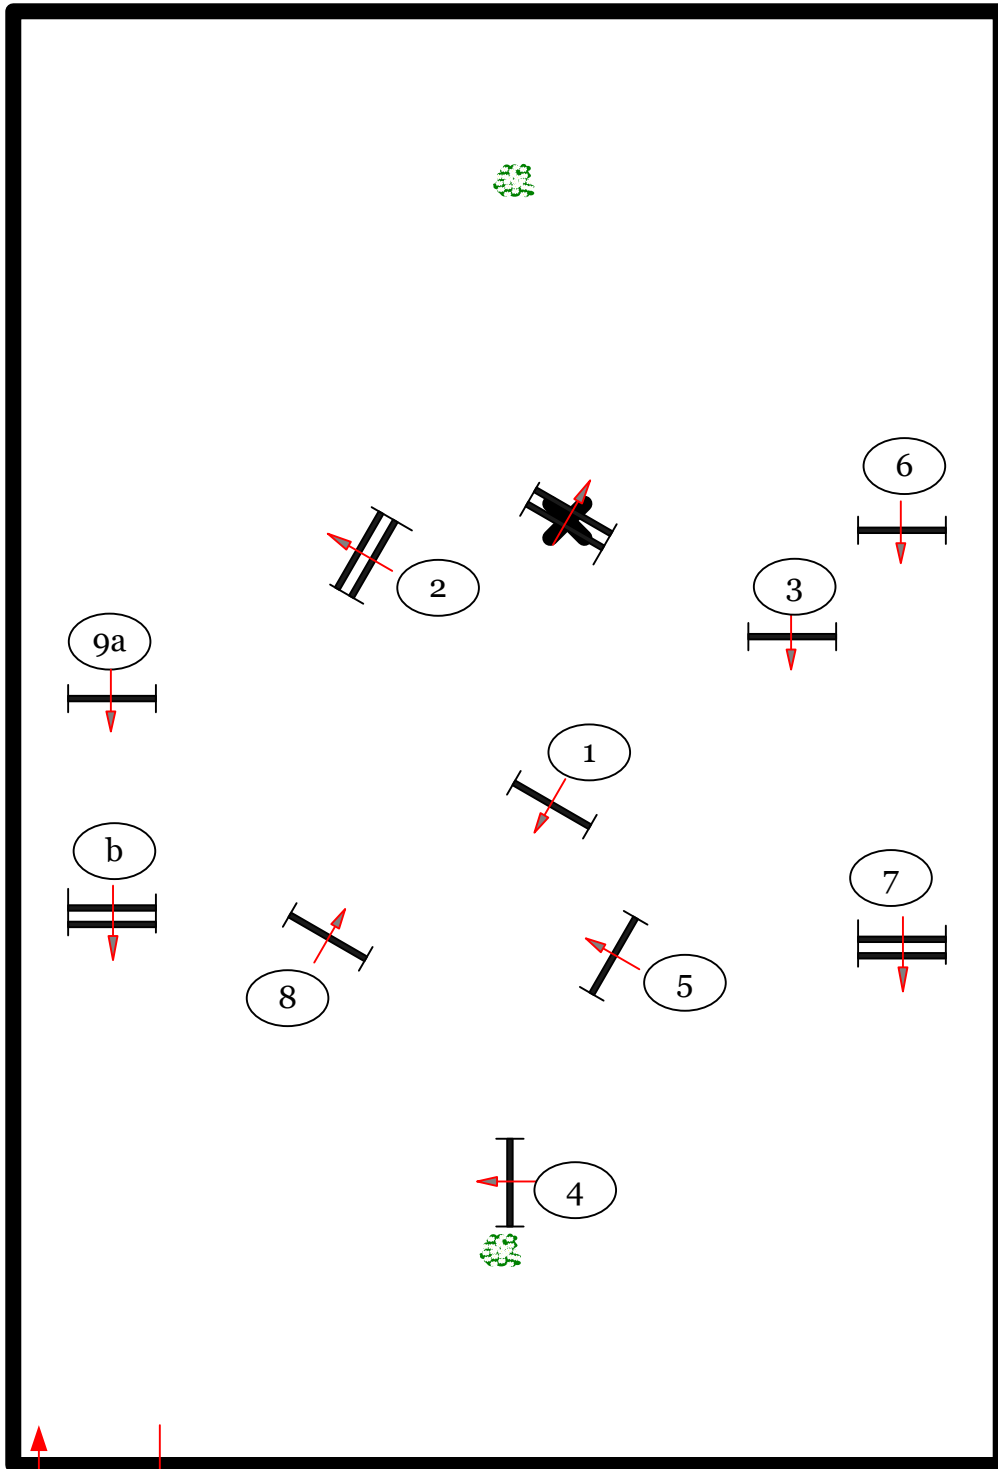

Holiday Finale

Rost Arena

Medal Course

fences 1-9ab

M&S Adult Medal

M&S Childrens Medal

*halt after fence 3

*trot fence 4

Course design by Robert McGregor