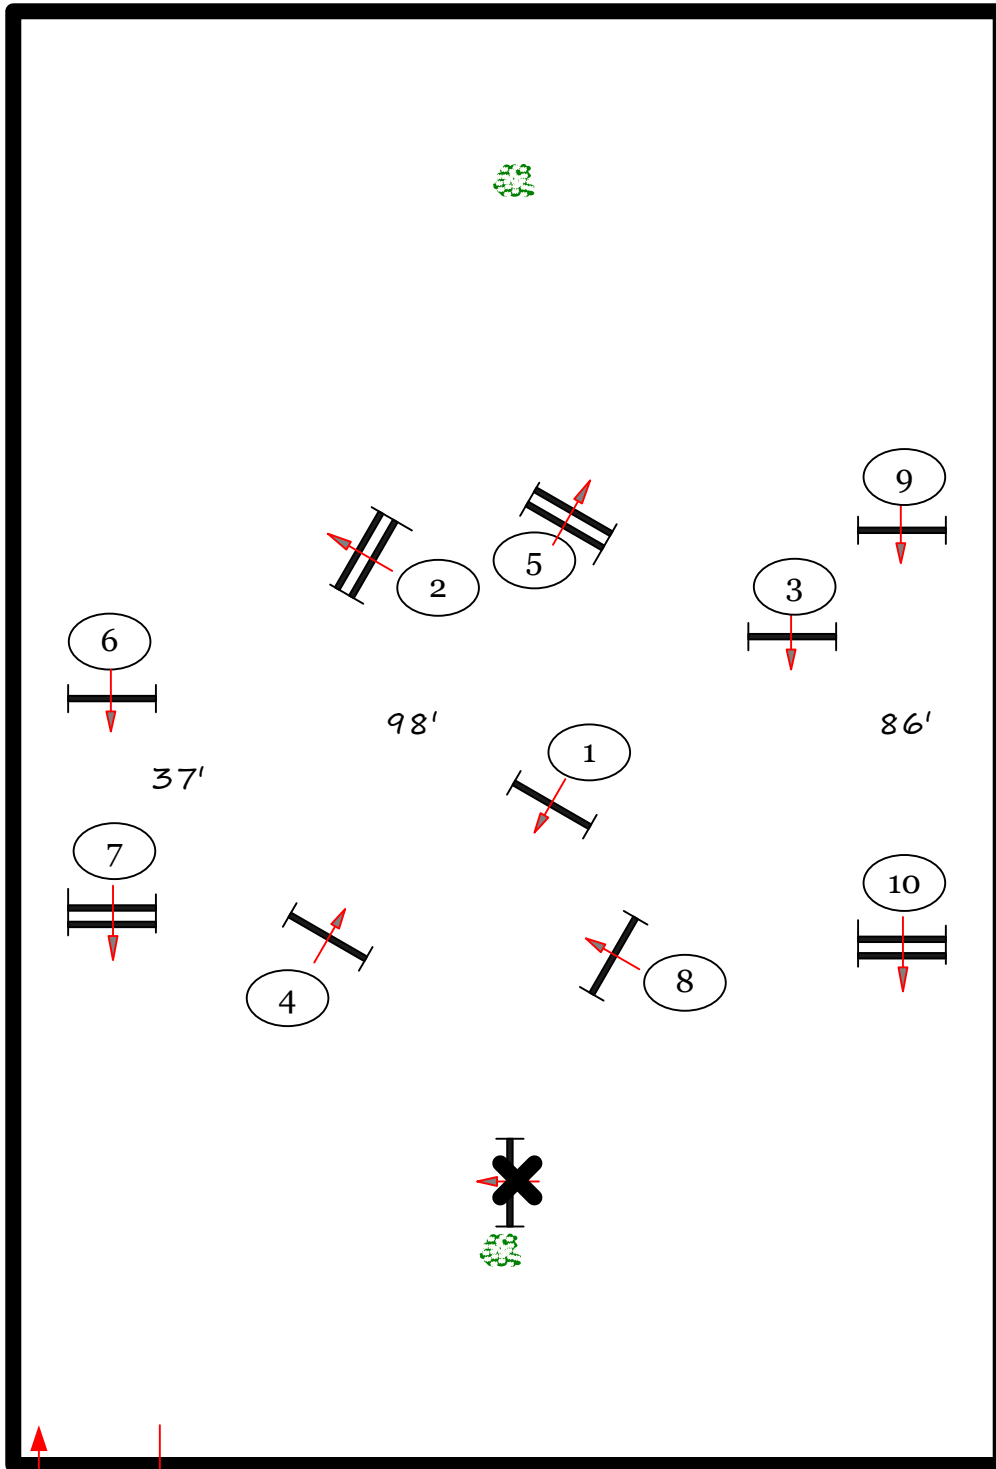

Holiday Finale

Rost Arena

Classic Course

fences 1-10

M&S/NAL Hunter Classic

*Adult

*Childrens

Course design by Robert McGregor