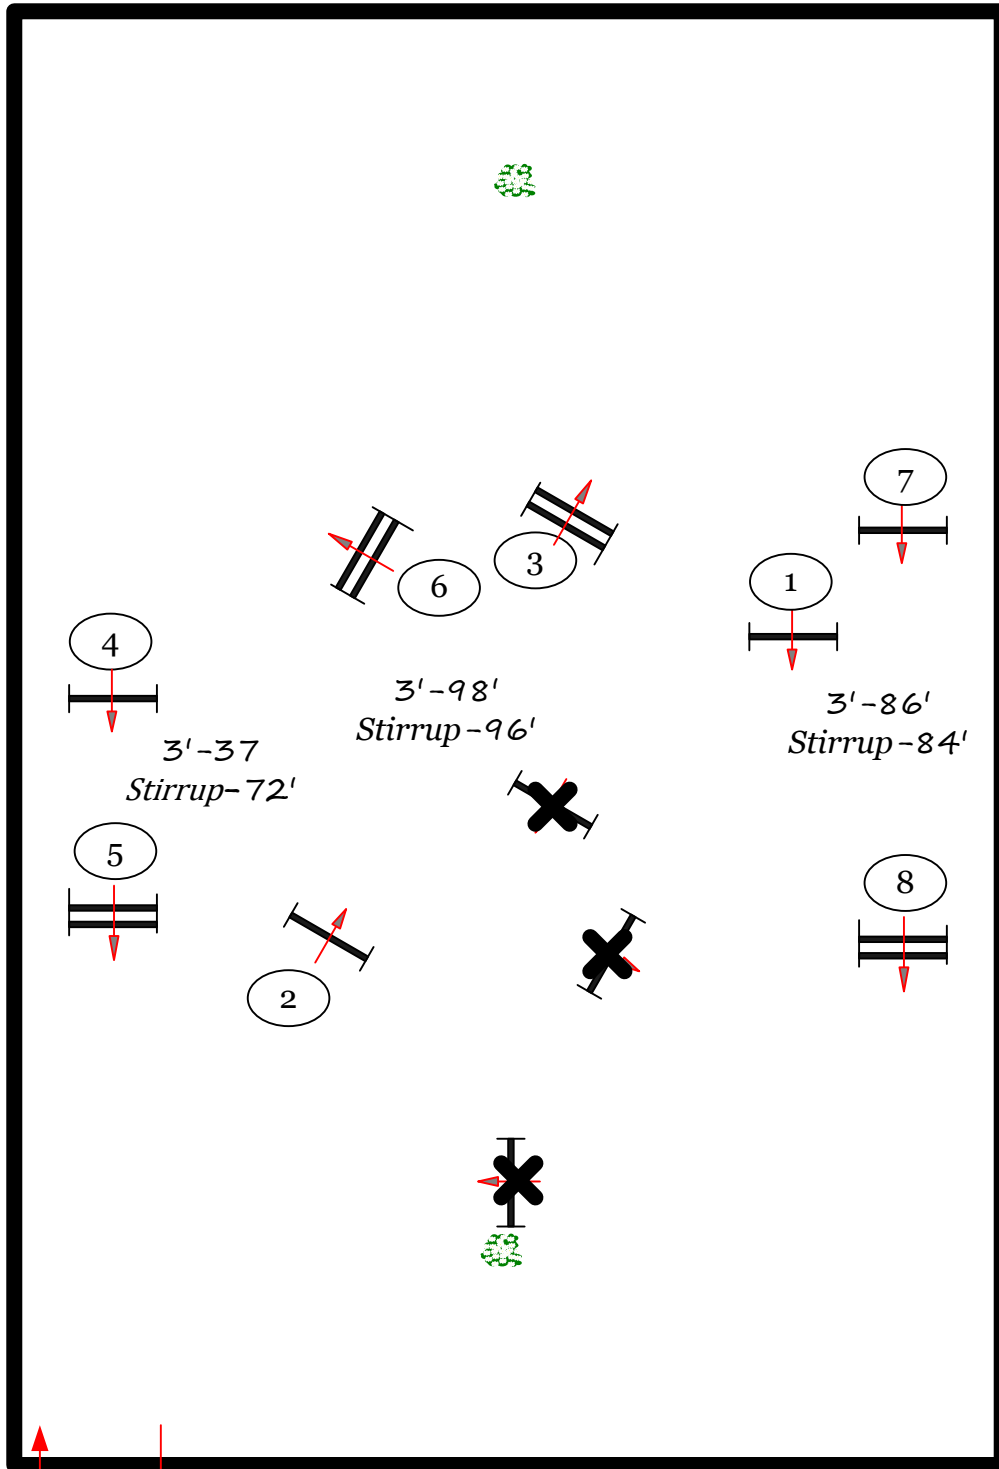

Holiday Finale

Rost Arena

Warmup Course

fences 1-8

Warmup

In / Out

Course design by Robert McGregor