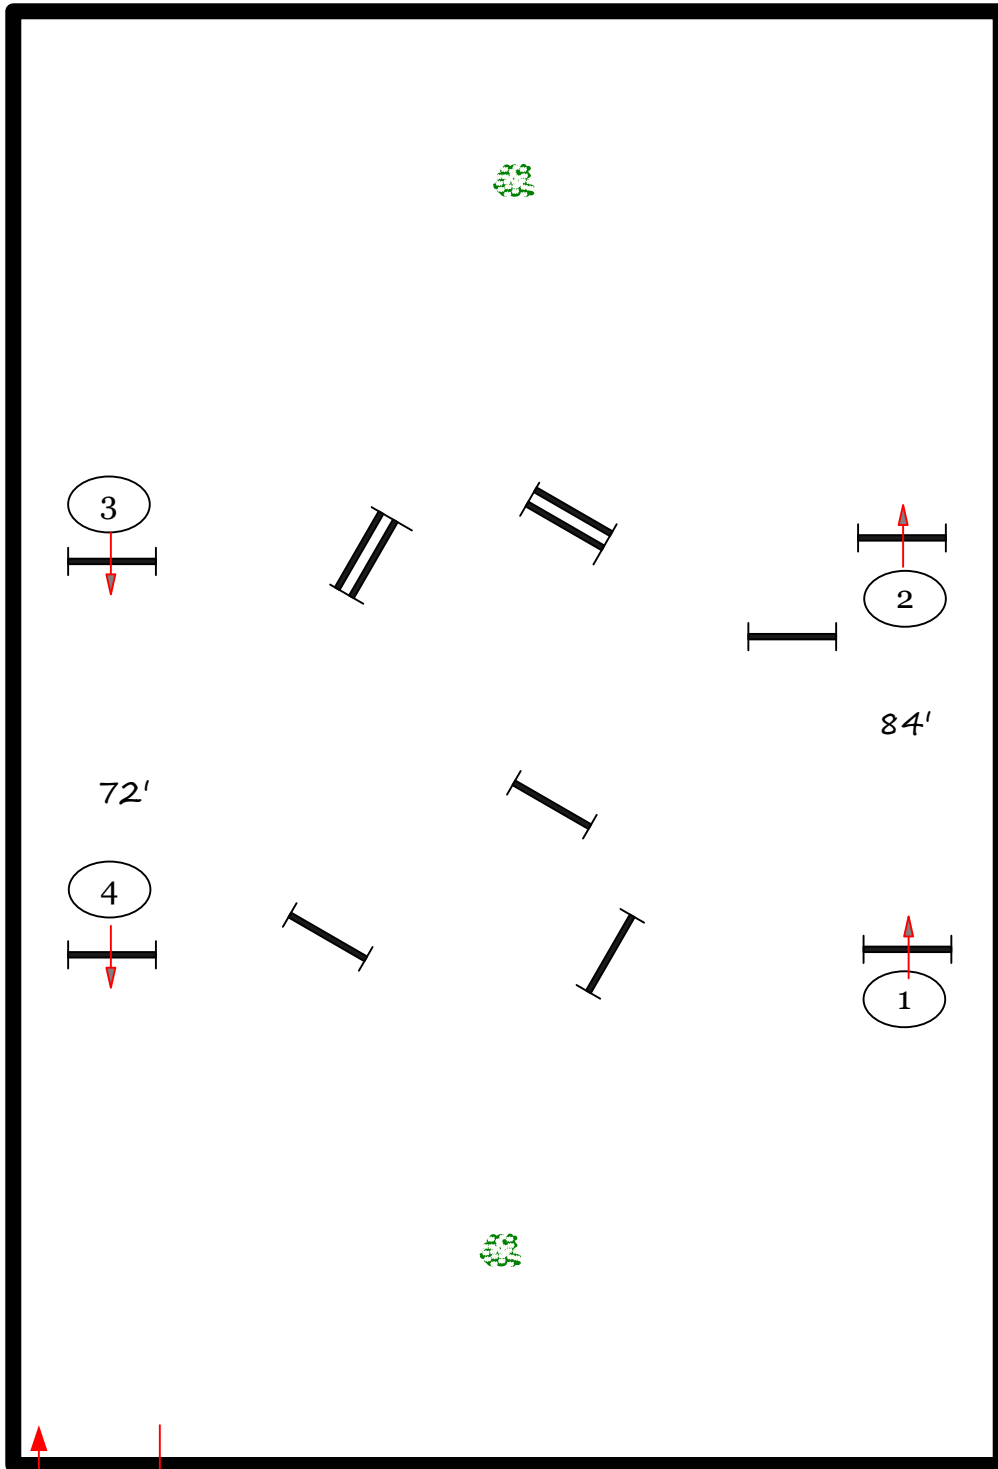

Holiday Finale

Rost Arena

Second Course

fences 1-4

Crossrail Warmup
Crossrail Hunter

In / Out

Course design by Robert McGregor