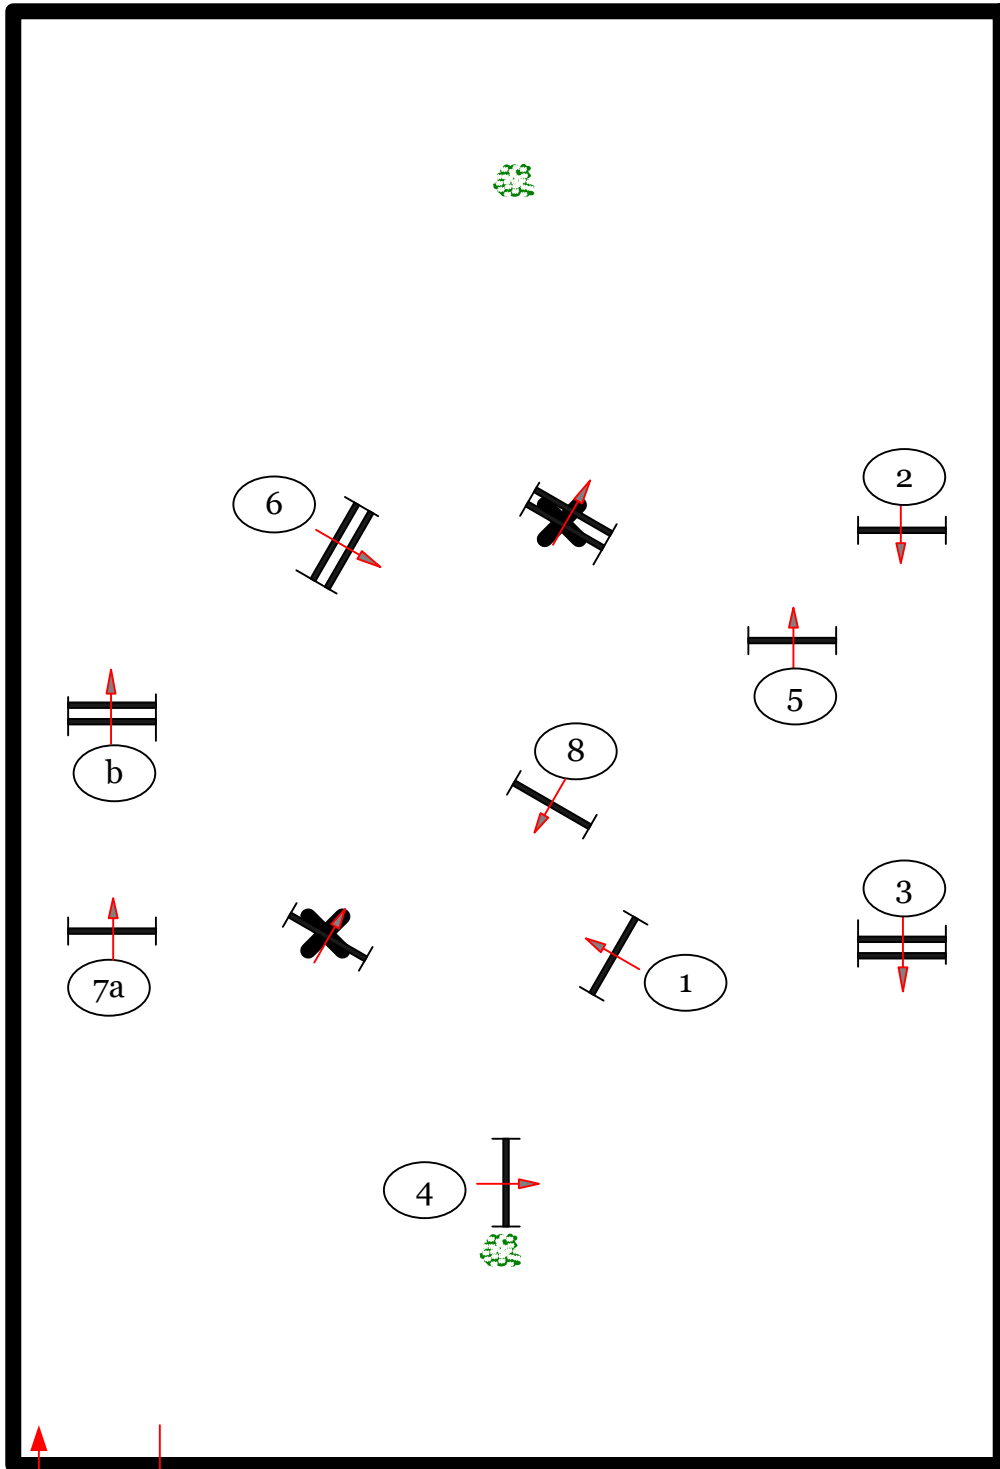

Holiday Finale

Rost Arena

Medal Course

fences 1-8

NHS/THIS Adult Medal

In / Out

Course design by Robert McGregor