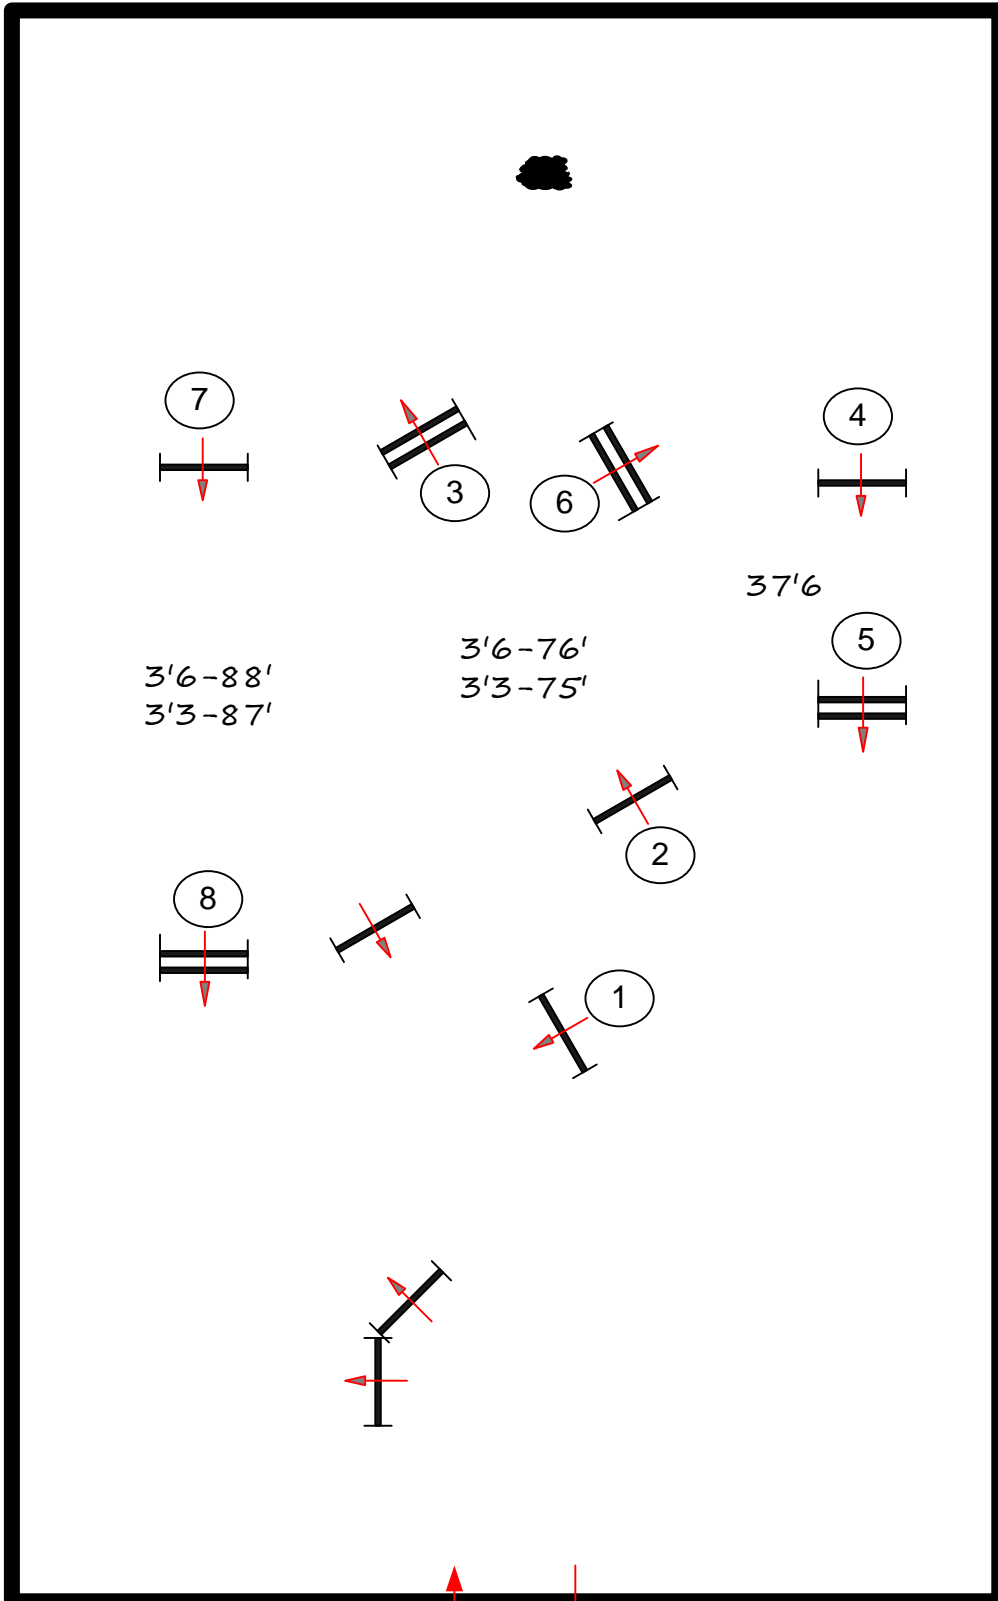

Winter Equestrian Festival

WEF VII

E.R. Mische Grand Hunter

Second Course
Stake

fences 1-8

Large Junior Hunter 3'6
16-17

In / Out Course design by Robert McGregor