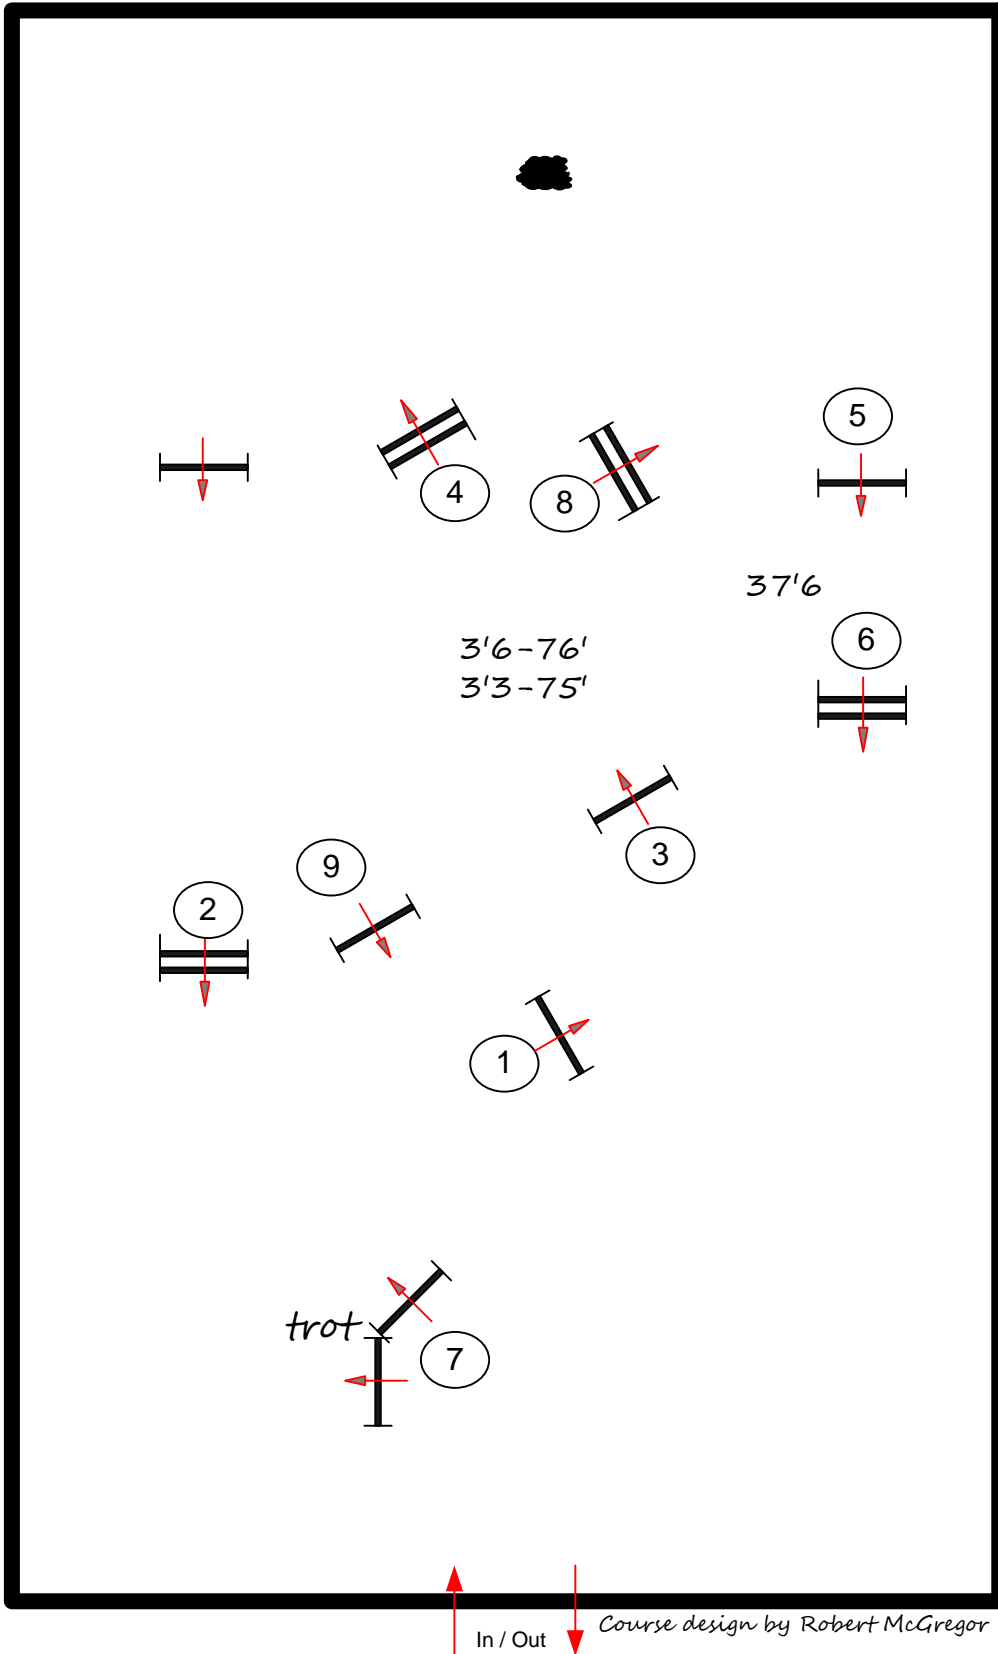

Winter Equestrian Festival

WEF VII

E.R. Mische Grand Hunter

Second Course *handy*

fences 1-9

Large Junior Hunter 3'6
15 & Under

Small Junior Hunter 3'6
15 & Under

Junior Hunter 3'3
15 & Under

Junior Hunter 3'3
16-17

Amateur Owner Hunter 3'3
36 & Over

In / Out

Course design by Robert McGregor