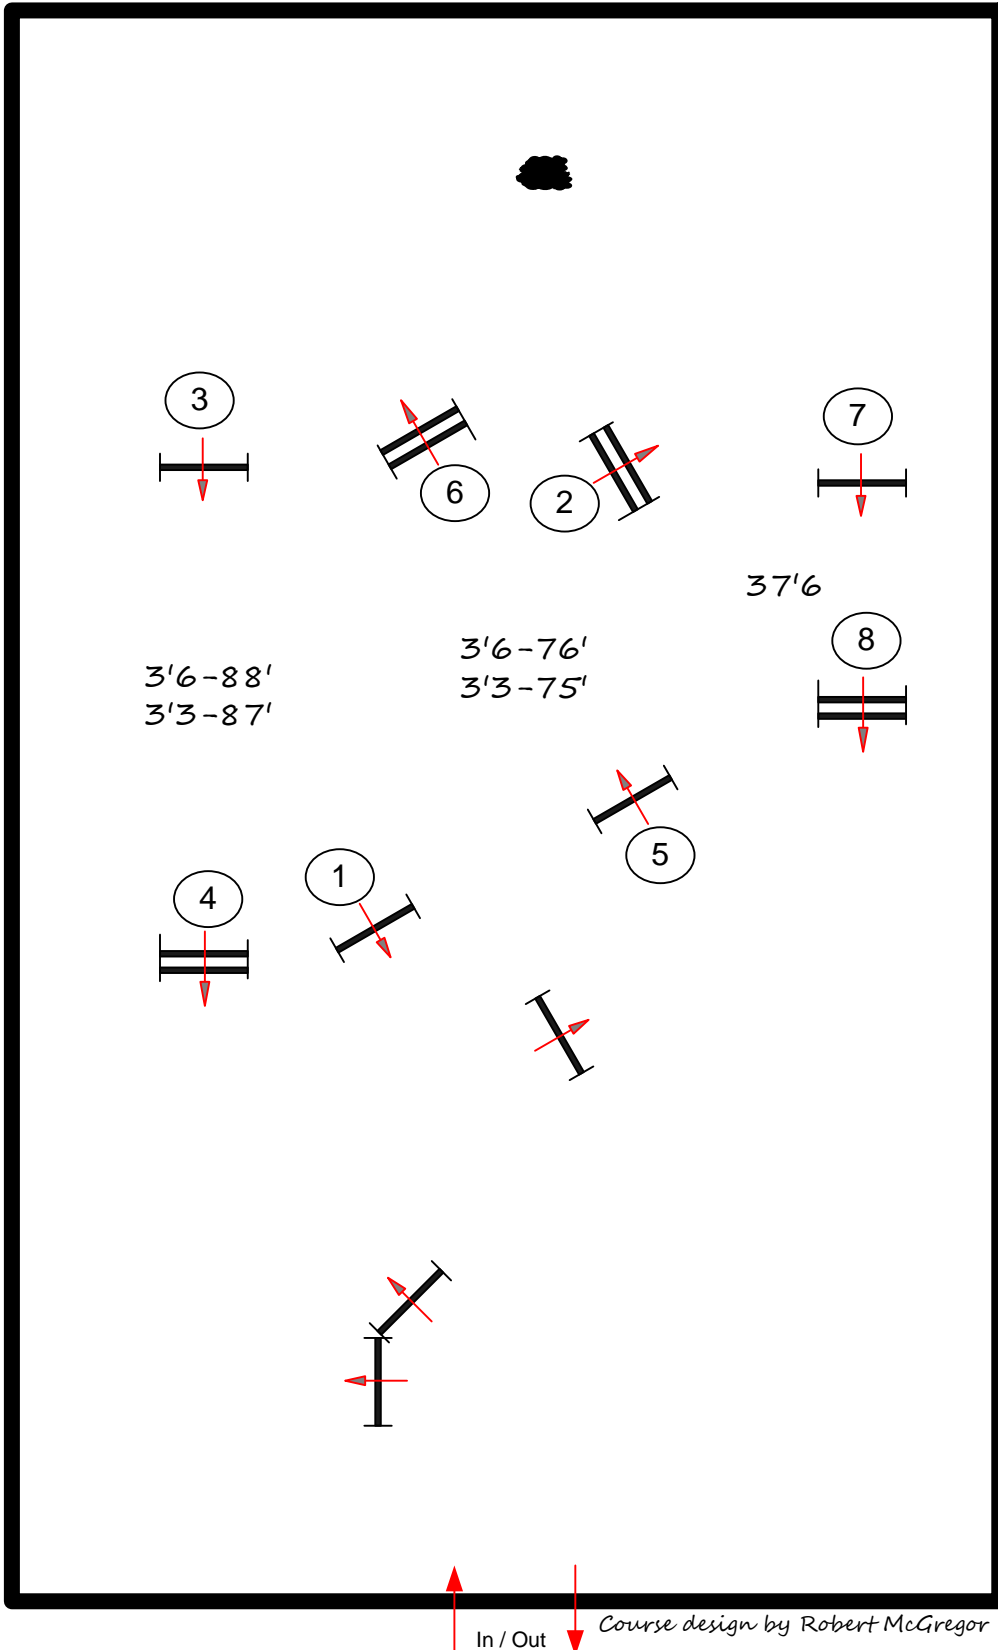

### First Course

fences 1-8

Large Junior Hunter 3'6  
*16-17*

Large Junior Hunter 3'6  
*15 & Under*

Small Junior Hunter 3'6  
*15 & Under*

Junior Hunter 3'3  
*15 & Under*

Junior Hunter 3'3  
*16-17*

Amateur Owner Hunter 3'3  
*36 & Over*