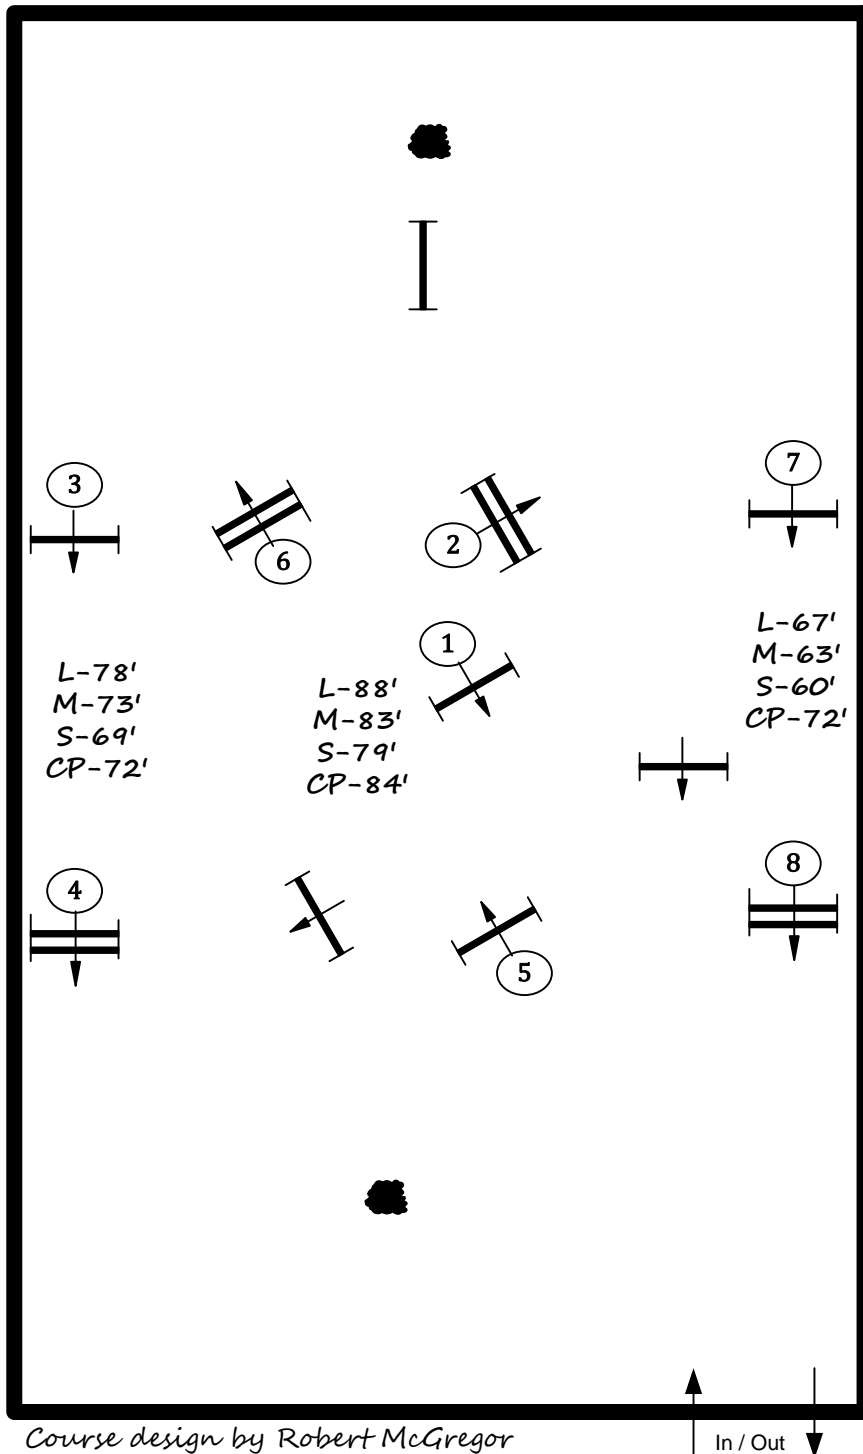

ESP Spring II

Ring 7

First Course

fences 1-8

Large Green Pony Hunter
Large Pony Hunter

Medium Green Pony Hunter
Medium Pony Hunter

Small Green Pony Hunter
Small Pony Hunter

Childrens Hunter Pony
Small/Medium

Childrens Hunter Pony
Large

L-78'
M-73'
S-69'
CP-72'

L-88'
M-83'
S-79'
CP-84'

L-67'
M-63'
S-60'
CP-72'

Course design by Robert McGregor

In/Out