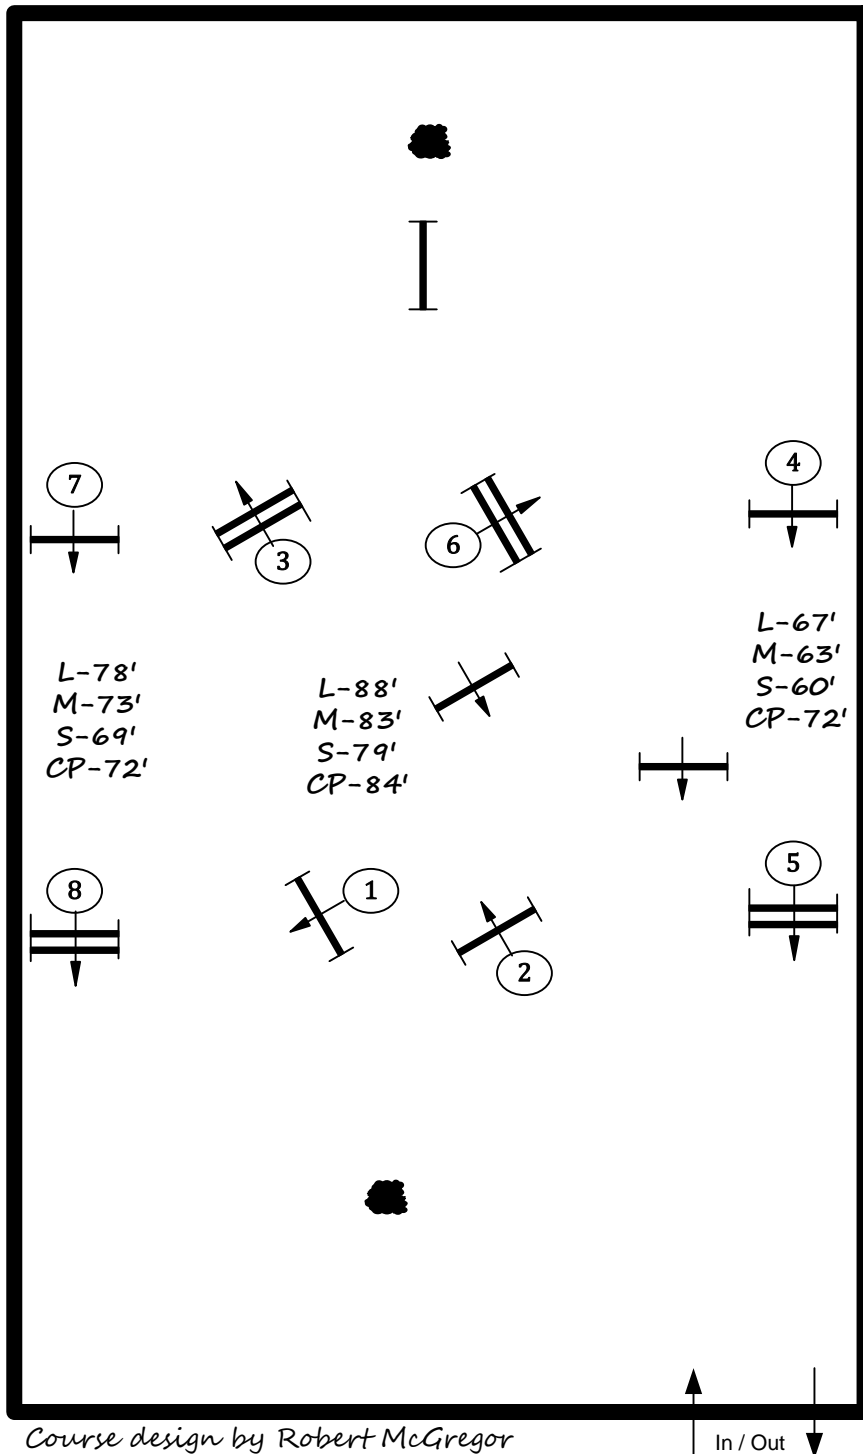

ESP Spring II

Ring 7

Second Course

fences 1-8

Large Green Pony Hunter
Large Pony Hunter

Medium Green Pony Hunter
Medium Pony Hunter

Small Green Pony Hunter
Small Pony Hunter

Childrens Hunter Pony
Small/Medium

Childrens Hunter Pony
Large

Course design by Robert McGregor

In/Out