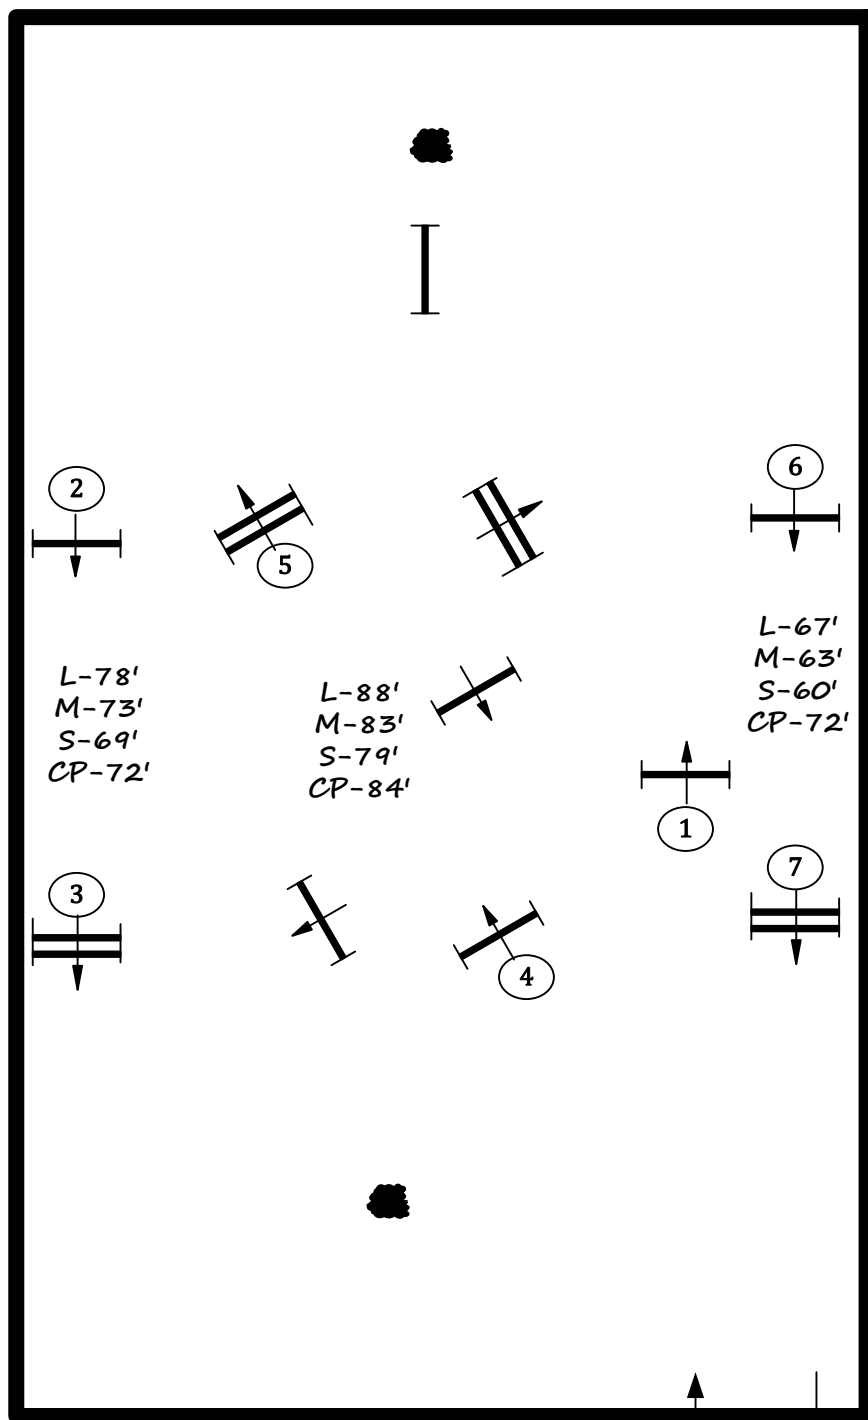

ESP Spring II

Ring 7

Warmup Course

fences 1-7

Schooling Pony Hunter

Warmup

Course design by Robert McGregor