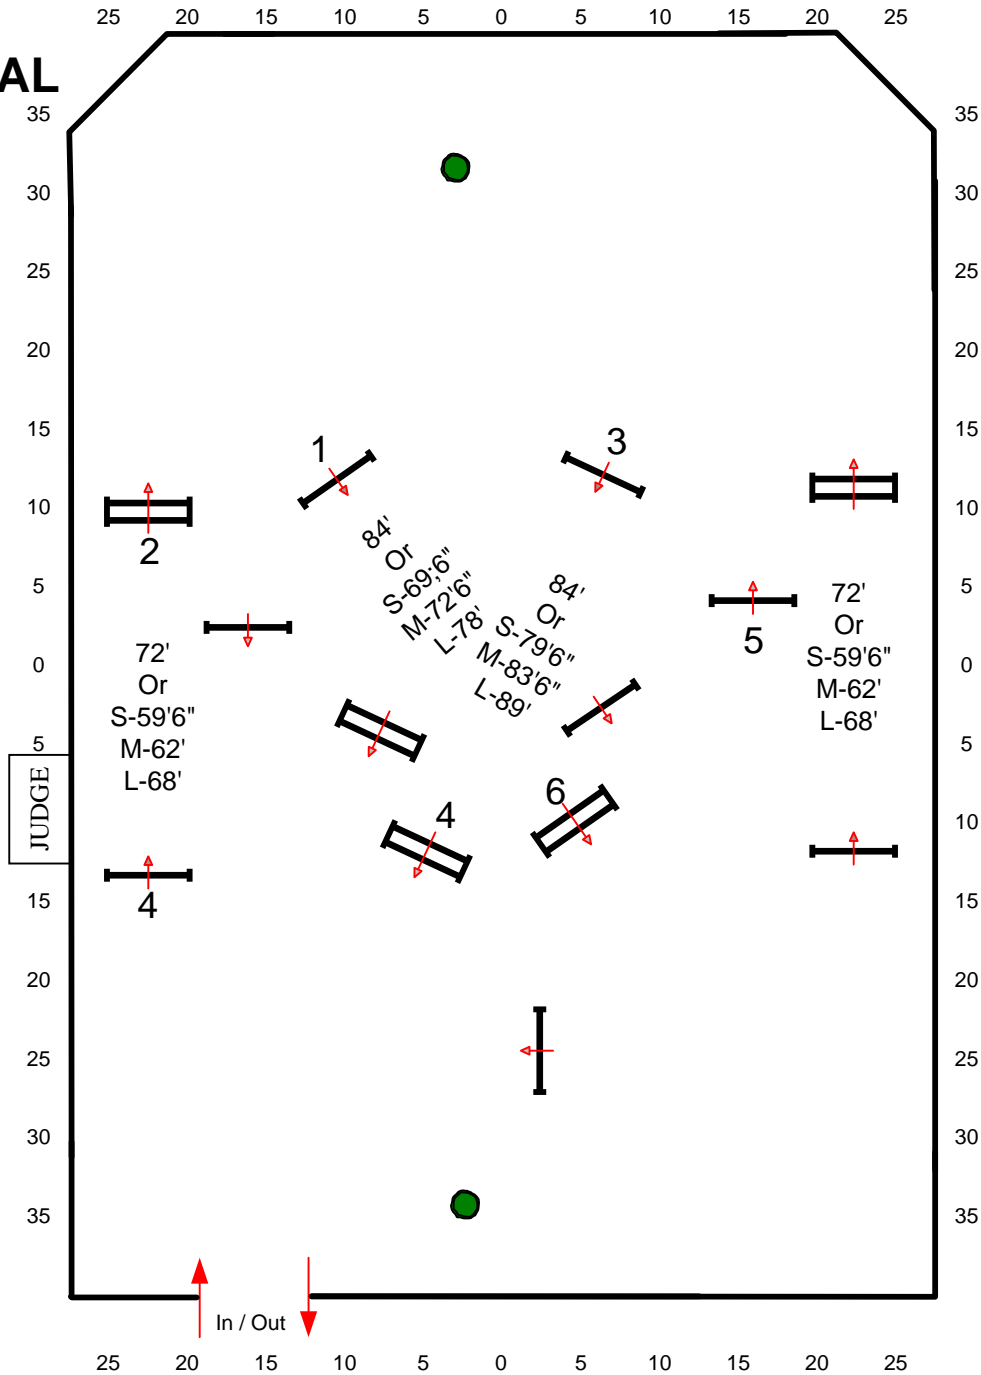

HOLIDAY FINALE

RING 6

W.I.H.S. PONY MEDAL

FENCES 1-6

BY: DANNY MOORE

HOLIDAY FINALE

RING 6

SCHOOLING
PONY