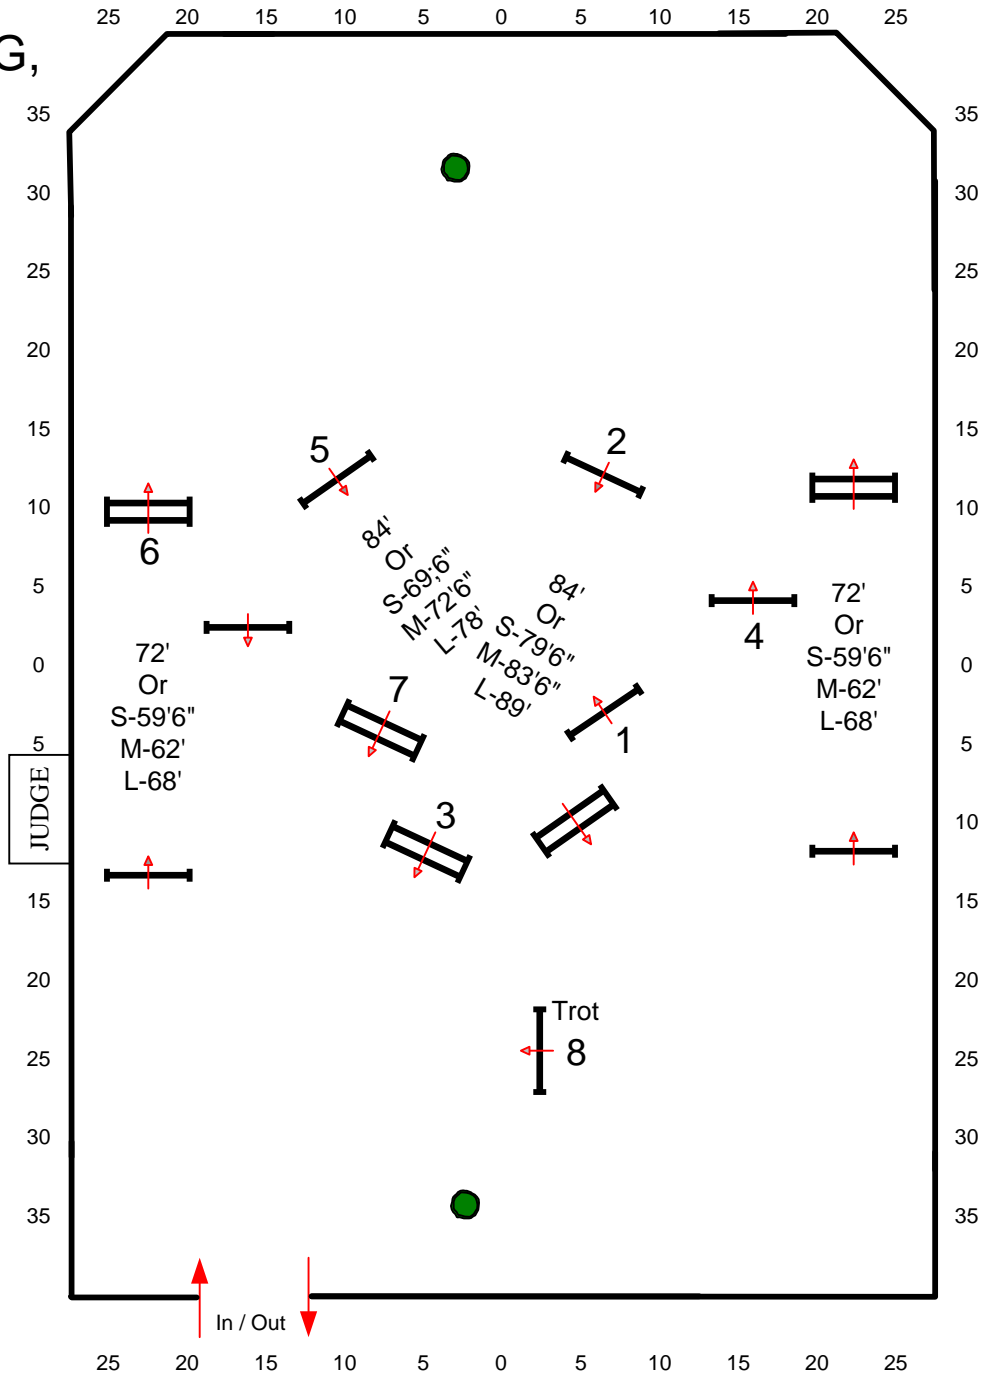

HOLIDAY FINALE

RING 6

HANDY
SM, MED, LG,
PONIES

FENCES 1-8

BY: DANNY MOORE