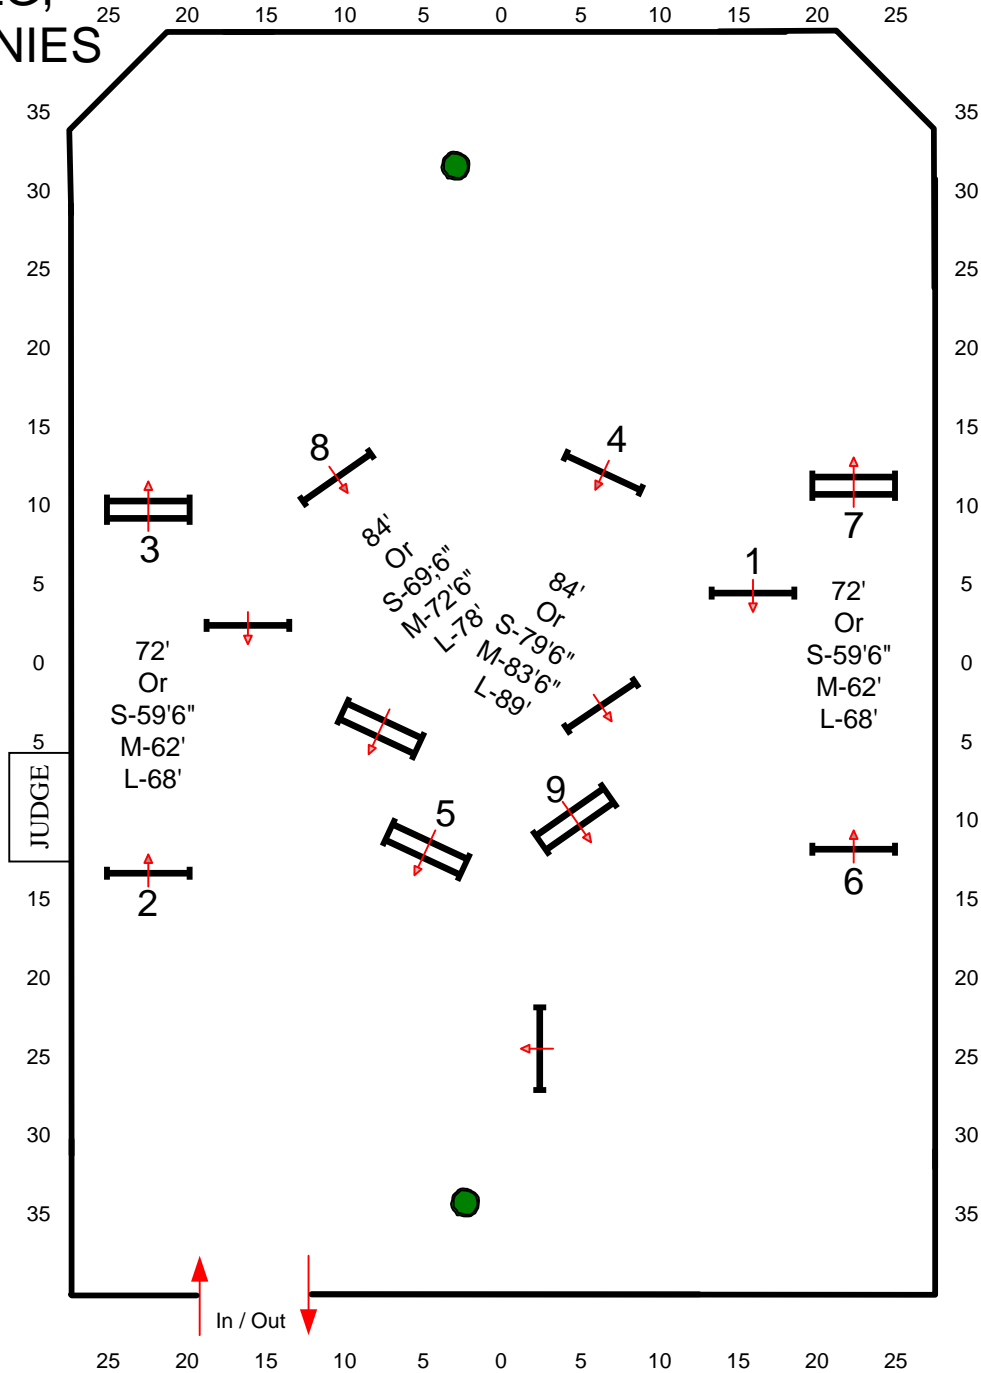

HOLIDAY FINALE

RING 6

ROUND 1
SM, MED, LG,
GREEN, PONIES

FENCES 1-9

BY: DANNY MOORE