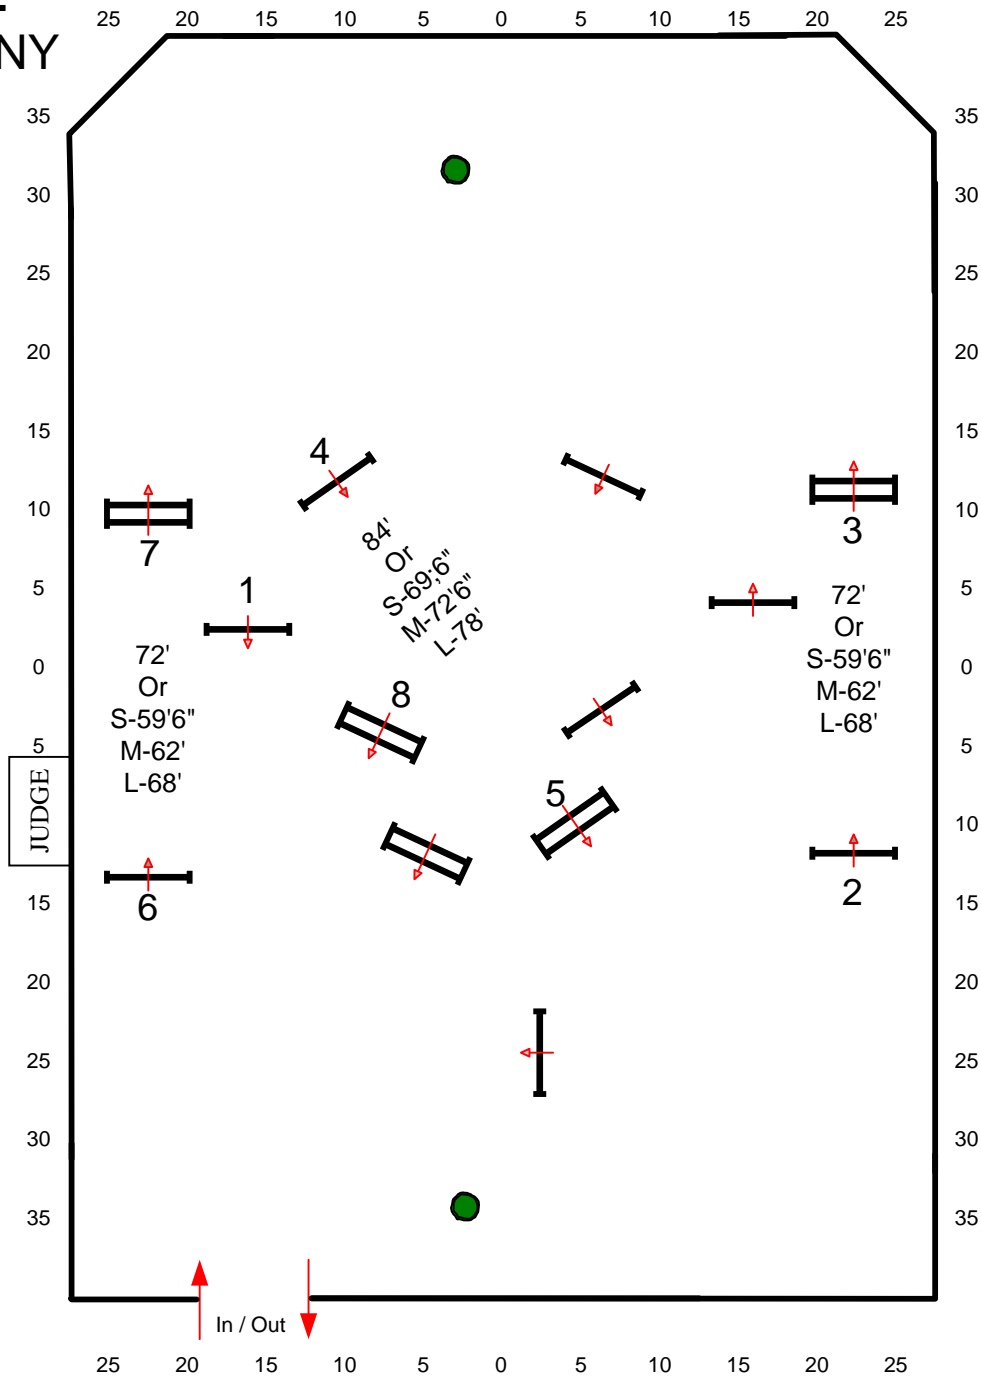

RING 6

HANDY
SM, MED, LG,
PONIES

FENCES 1-8

BY: DANNY MOORE

HOLIDAY FINALE

RING 6

ROUND 2 GREEN PONY

FENCES 1-8