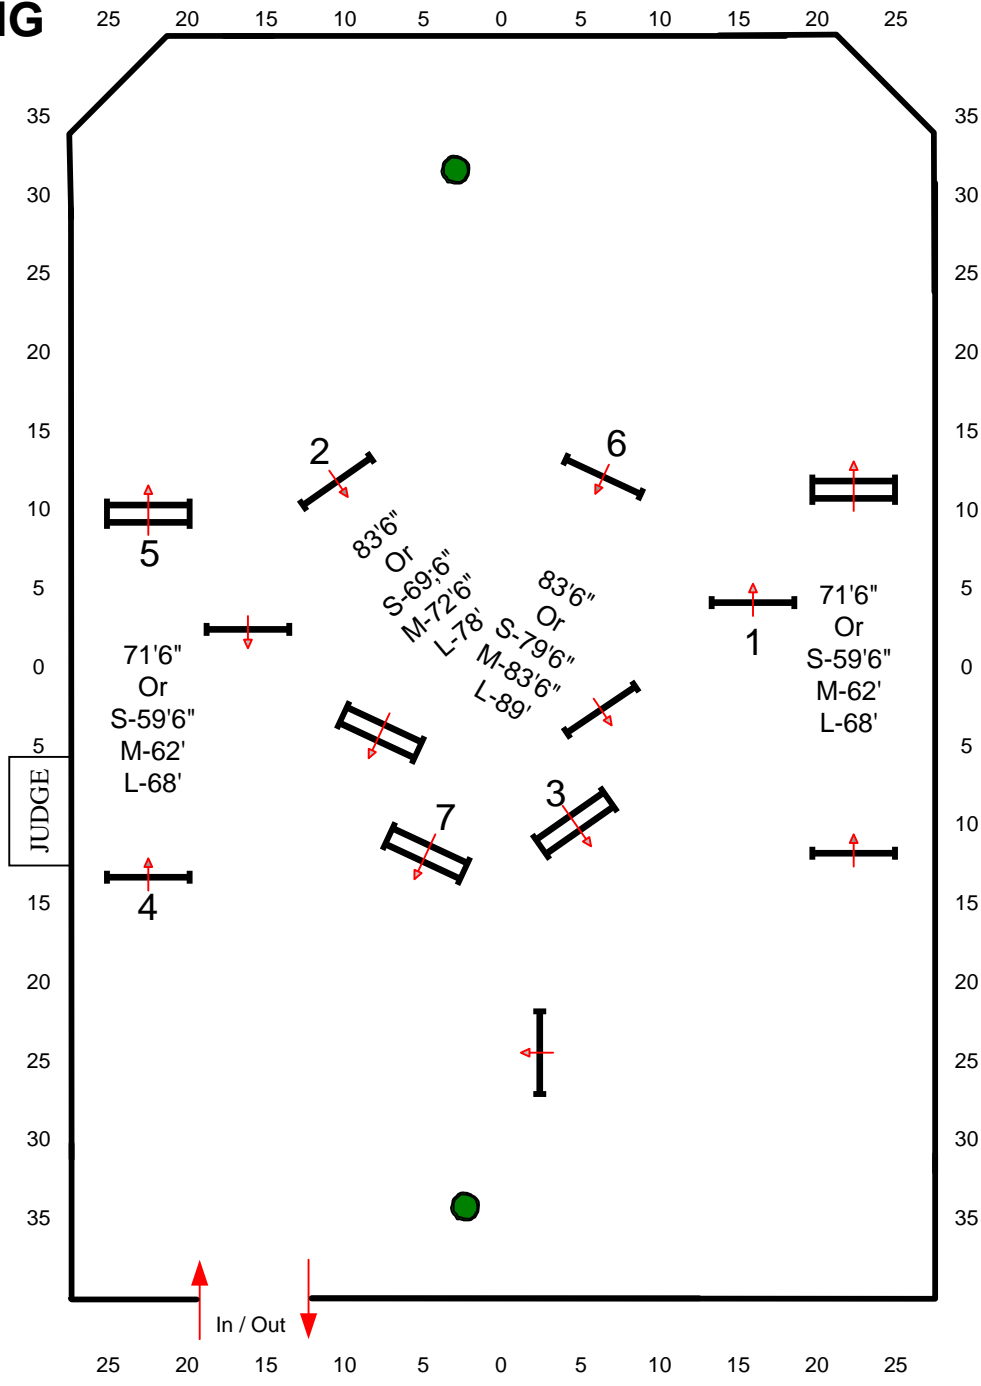

HOLIDAY FINALE

RING 6

W.I.H.S. PONY MEDAL

FENCES 1-6

BY: DANNY MOORE

HOLIDAY FINALE

RING 6

SCHOOLING
PONY