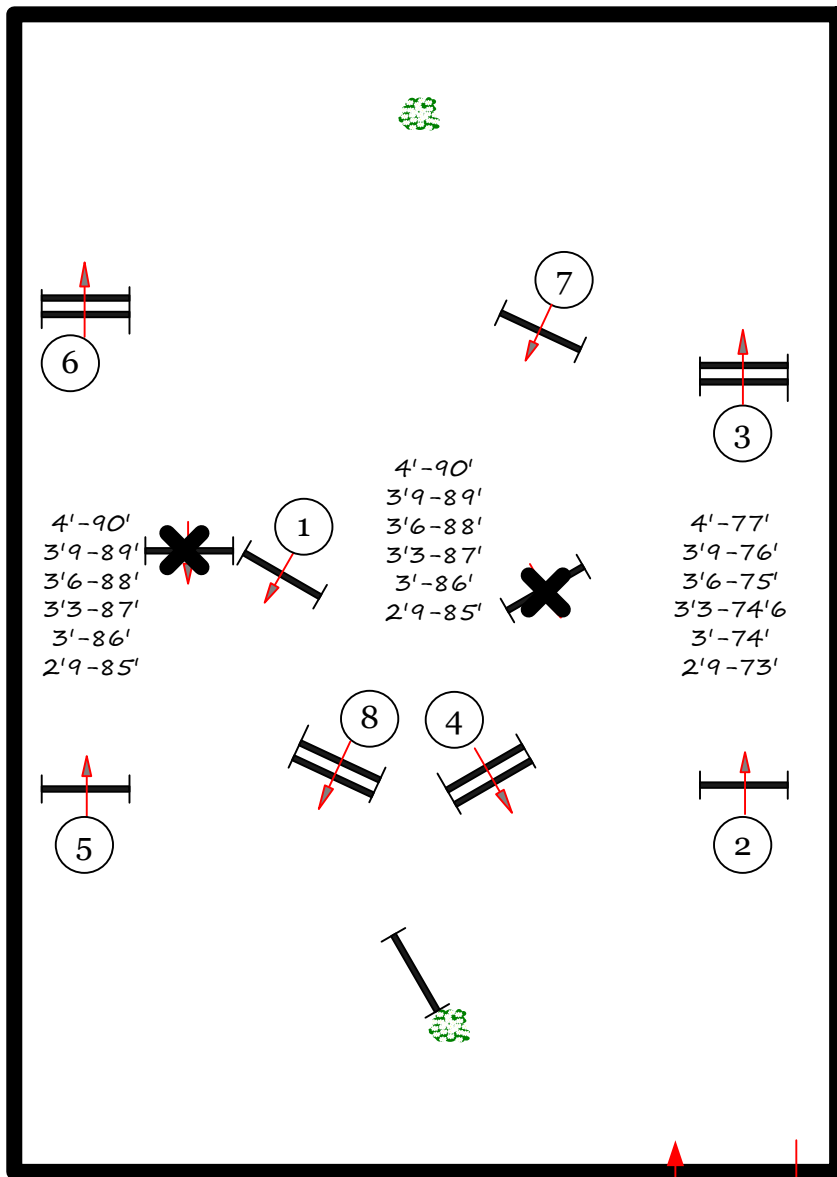

ESP Florida State Fall

GDF Hunter Ring 1

Second Course

fences 1-8

ALL Divisions

Course design by Robert McGregor