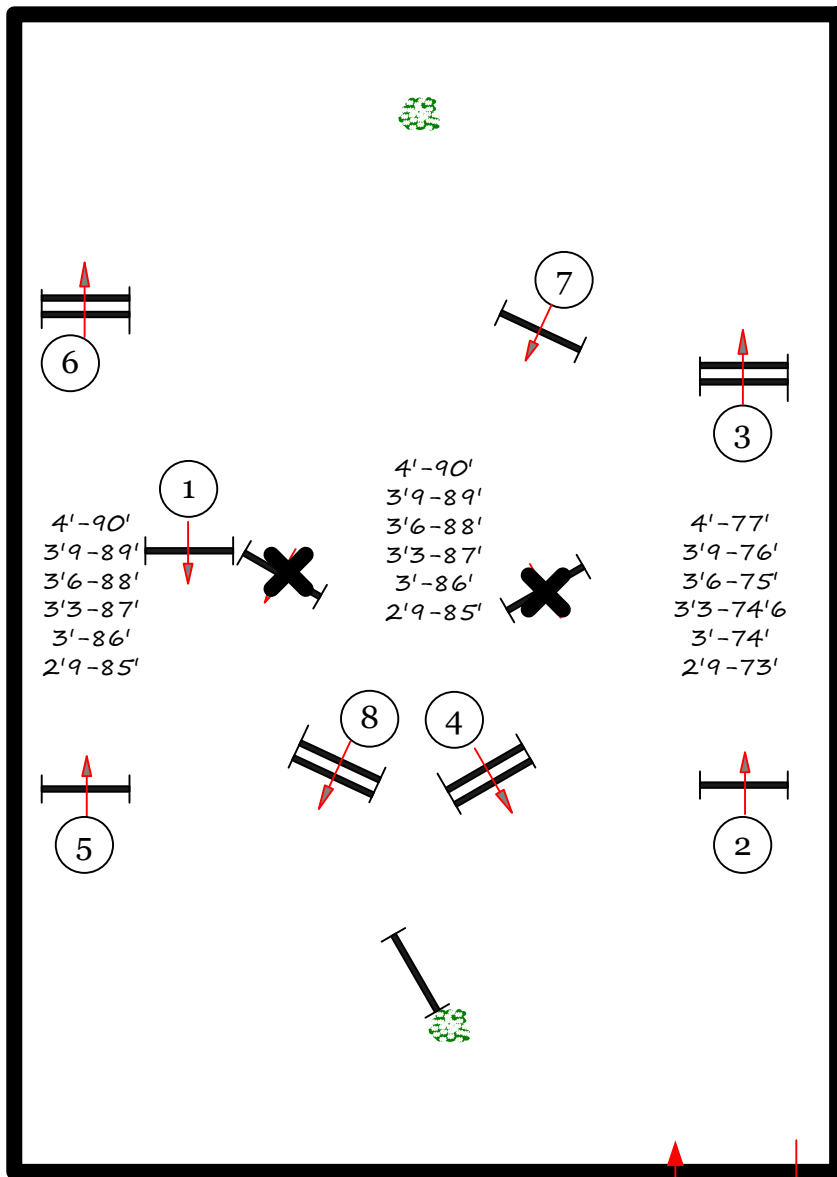

ESP Florida State Fall

GDF Hunter Ring 1

Warmup Course

fences 1-8

Addback Hunter

Warmup

Course design by Robert McGregor

In / Out