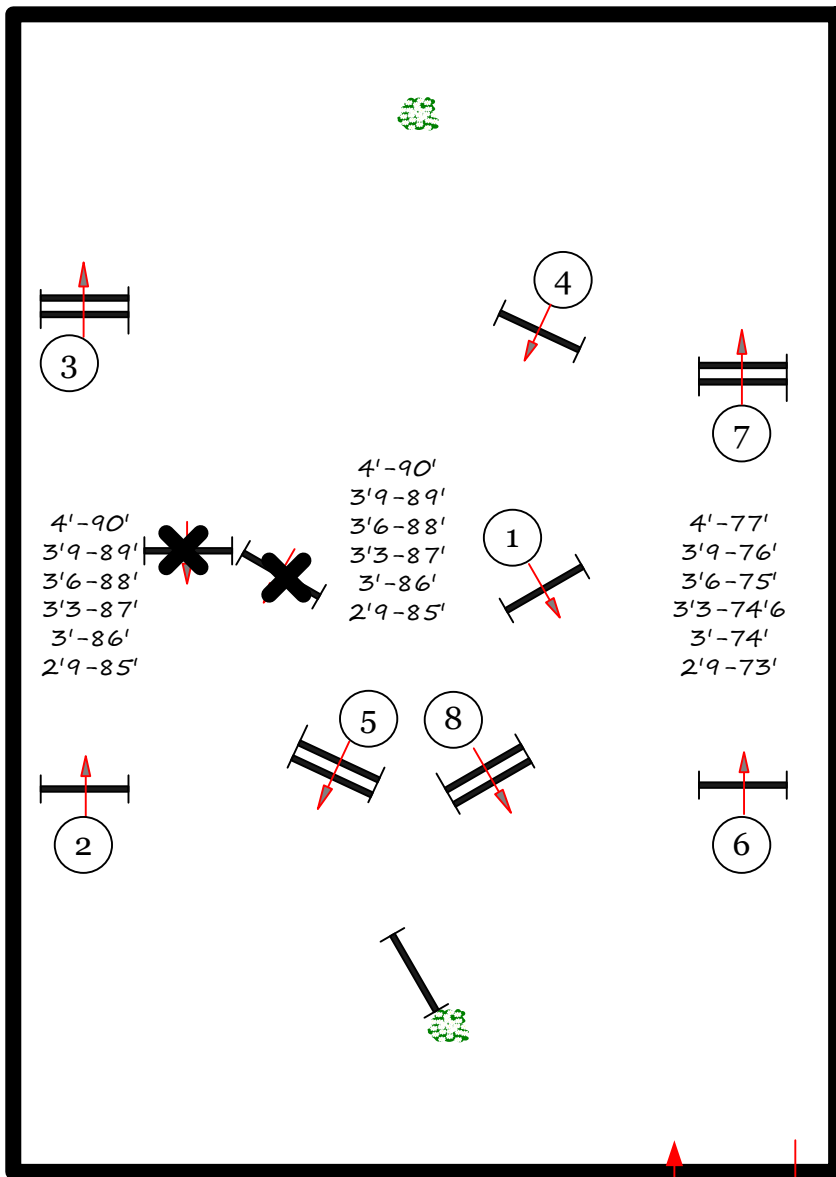

## First Course

fences 1-8

ALL Divisions

Course design by Robert McGregor