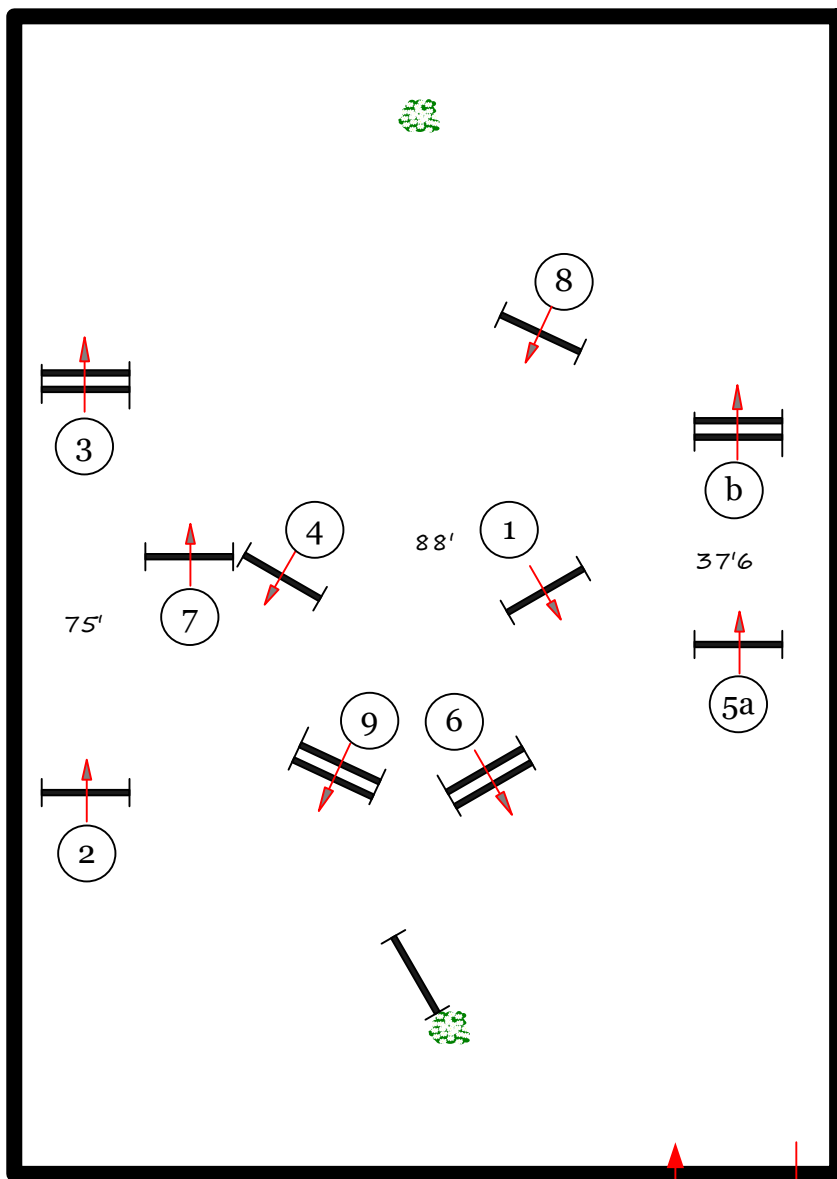

ESP Florida State Fall

GDF Hunter Ring 1

WIHS

fences 1-9

WIHS Hunter Phase

Course design by Robert McGregor

In / Out