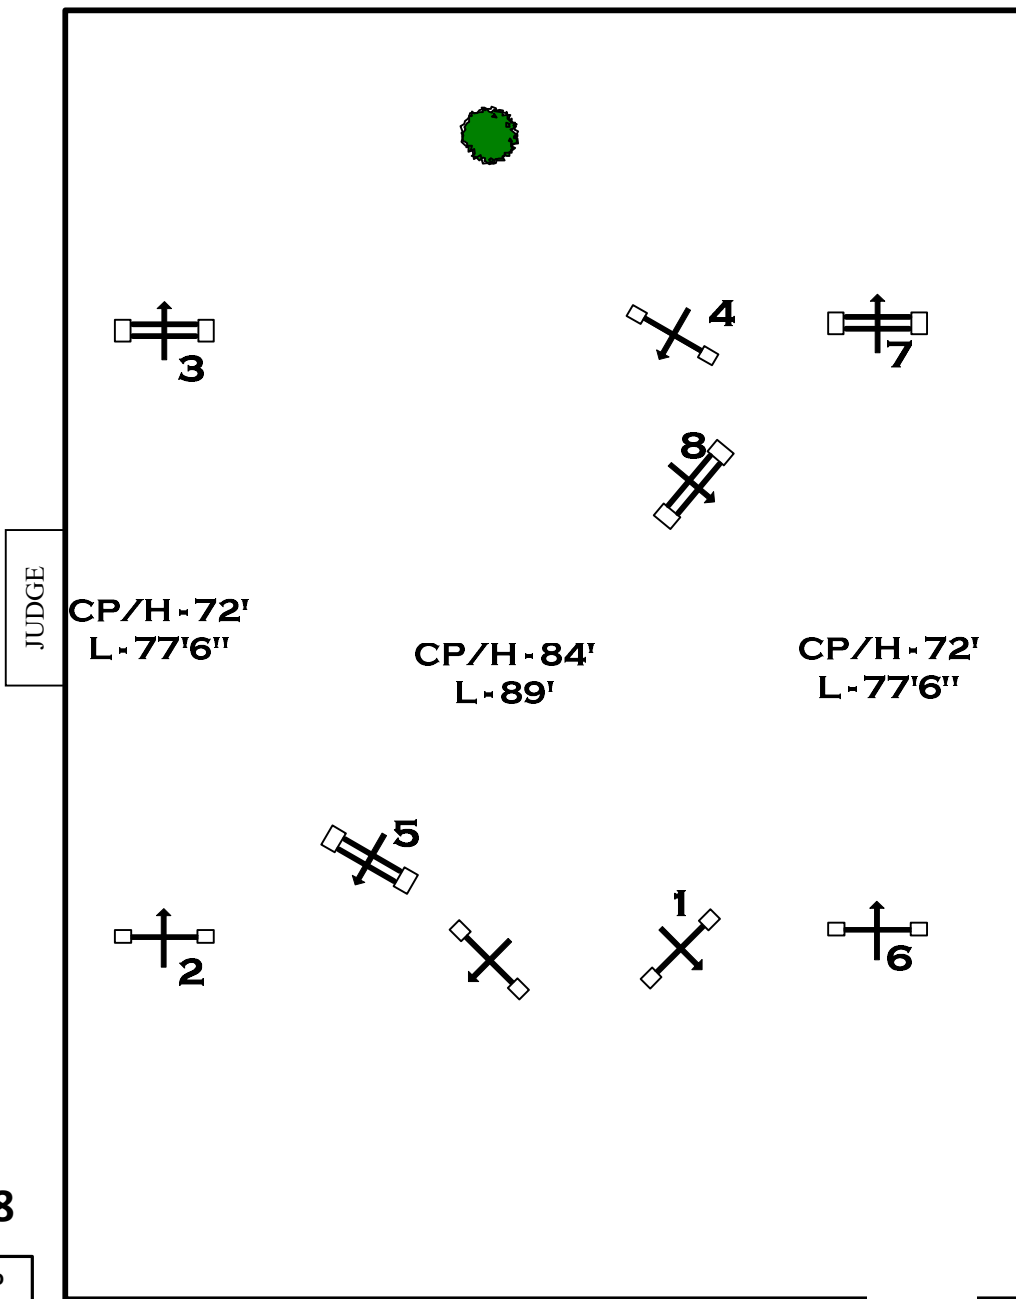

WEF 1

SOUTHERN ARCHES CSI 3*

ALL FIRST HUNTER ROUNDS

1/11/2025

RING 12

Fences 1-8

COURSES POSTED ONLINE MAY BE SUBJECT TO CHANGE. BE SURE TO CHECK COURSES THAT ARE POSTED AT THE RING FOR FINAL EDITION OF COURSES

Course Designer:
Tom Carlson

WEF 1

SOUTHERN ARCHES CSI 3*

ALL SECOND HUNTER ROUNDS

1/11/2025

RING 12

Fences 1-8

COURSES POSTED ONLINE MAY BE SUBJECT TO CHANGE. BE SURE TO CHECK COURSES THAT ARE POSTED AT THE RING FOR FINAL EDITION OF COURSES