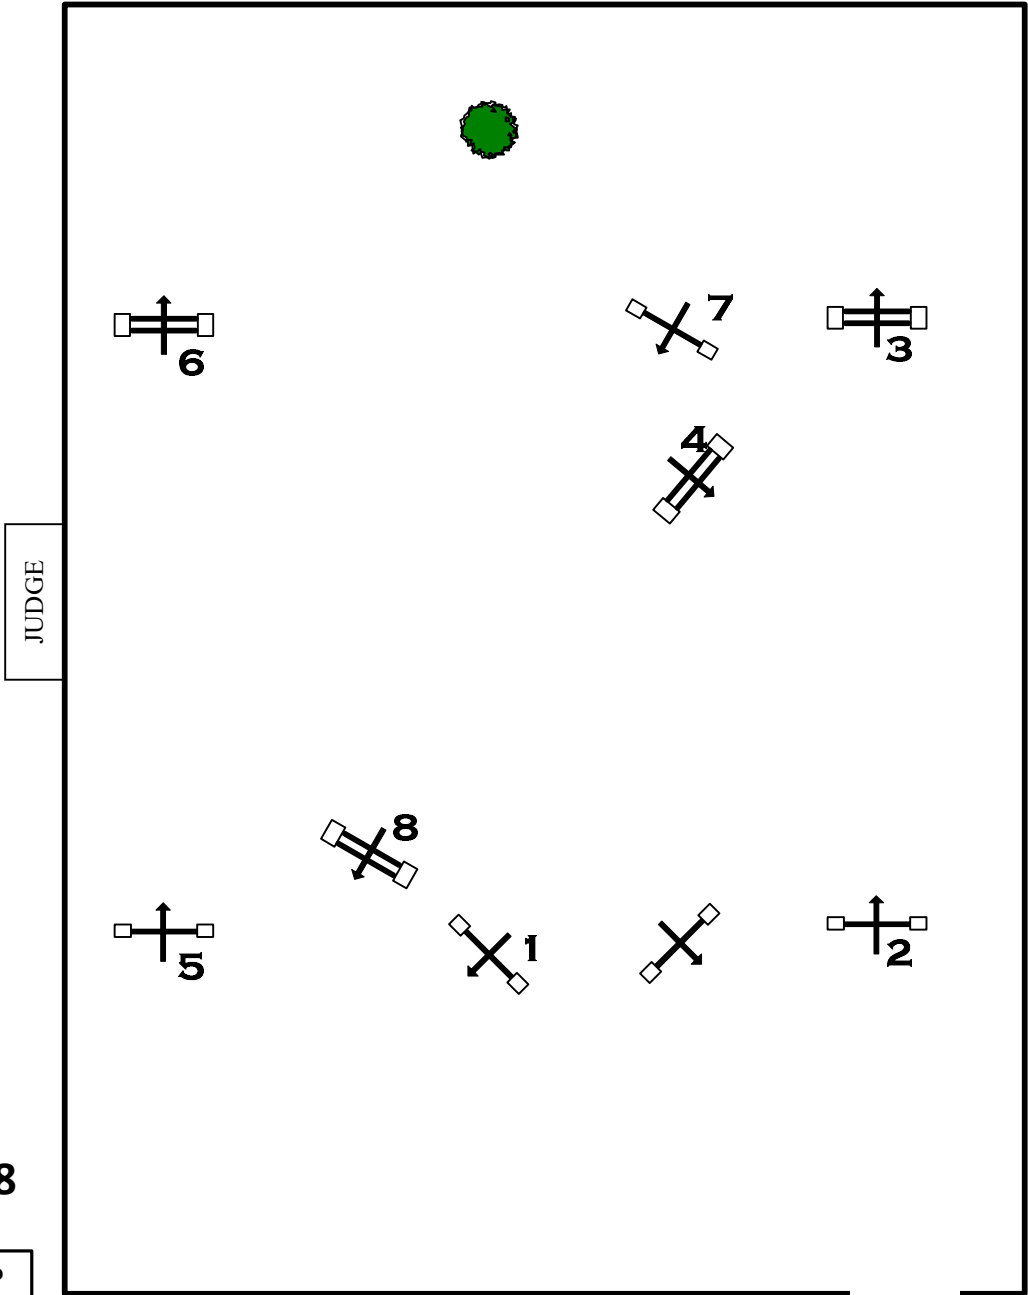

Course Designer:
Tom Carlson

WEF 1

SOUTHERN ARCHES CSI 3*

ALL SECOND HUNTER ROUNDS

1/11/2025

RING 12

Fences 1-8

COURSES POSTED ONLINE MAY BE SUBJECT TO CHANGE. BE SURE TO CHECK COURSES THAT ARE POSTED AT THE RING FOR FINAL EDITION OF COURSES