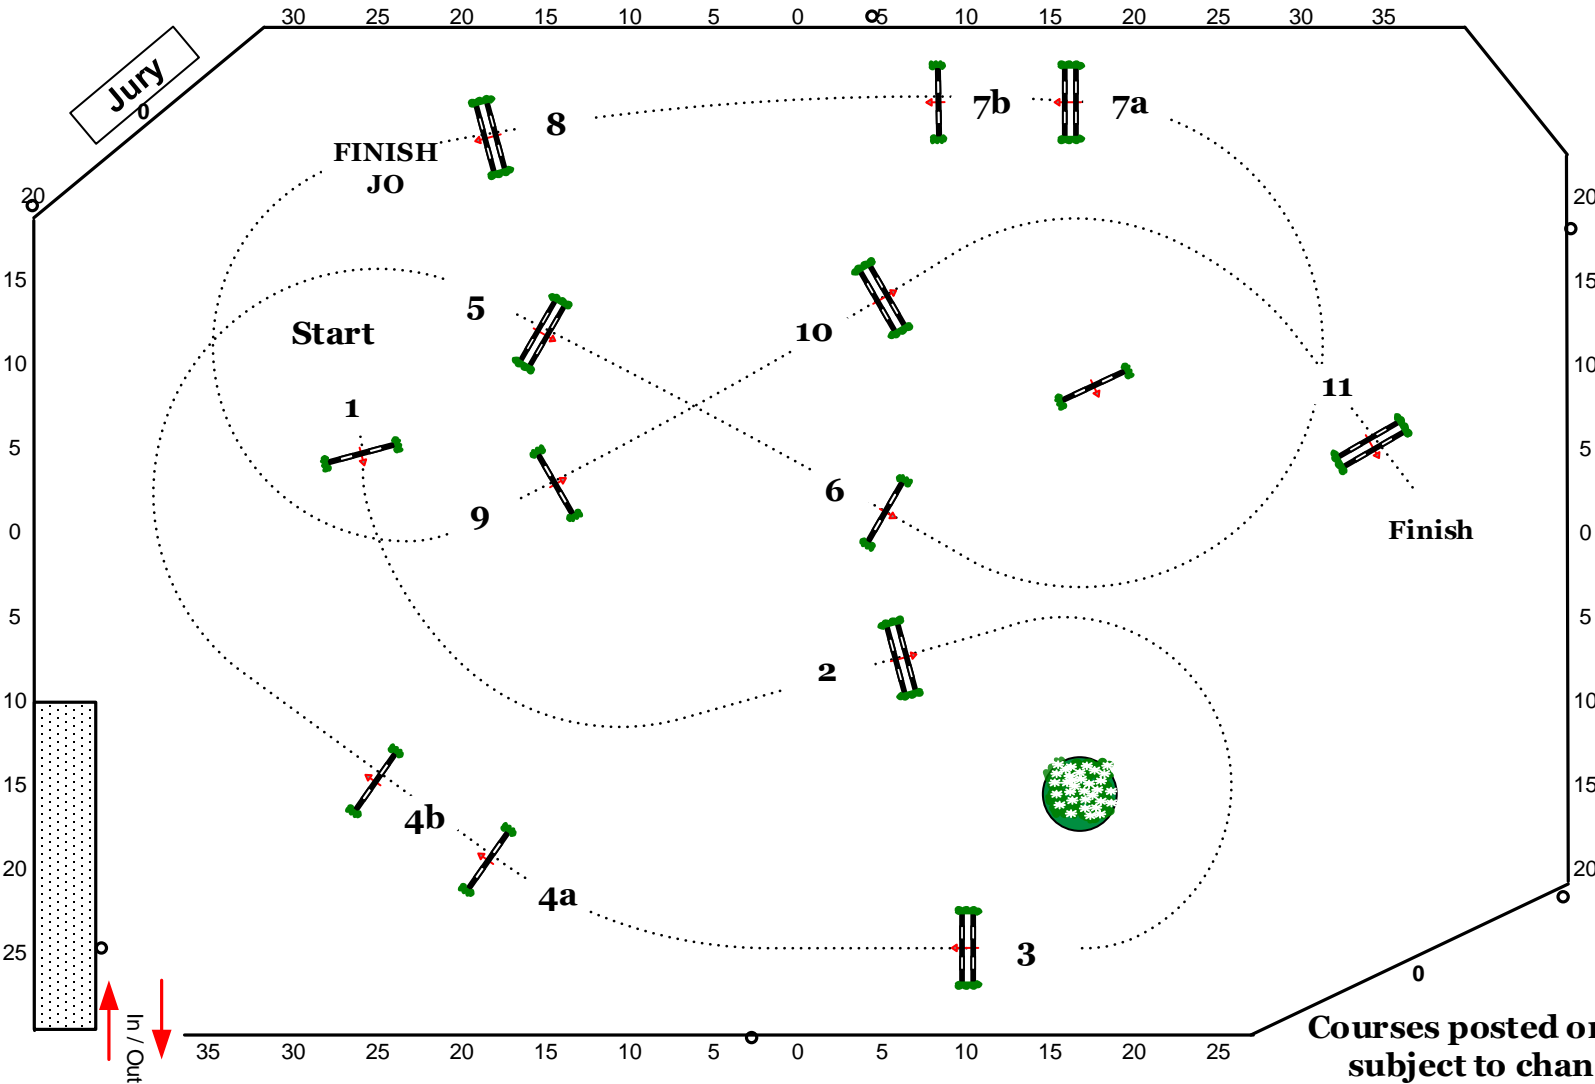

1st Jump-off:
1,2,3,4,7,8ab,14
Length: 270 m
Time allowed: 47 sec
Time limit: 94 sec

Courses posted online
subject to change

2025 WINTER EQUESTRIAN FESTIVAL

WEEK 2

Adult Modified Jumper
(Farm Vet)
Children's Modified Jumper
(Turnham Green)

Table: A	
National RG:II.2b	
FEI RG / Art.	
Height: 1.15m	
Speed:	350 m/min
Length:	0 m
Time allowed:	0 sec
Time limit:	0 sec
Obstacles:	1-11
Efforts:	13
Penalty sec	
Closed combination:	
1st Jump-off:	
1,2,3,6,7ab,8	
Length:	270 m
Time allowed:	47 sec
Time limit:	94 sec