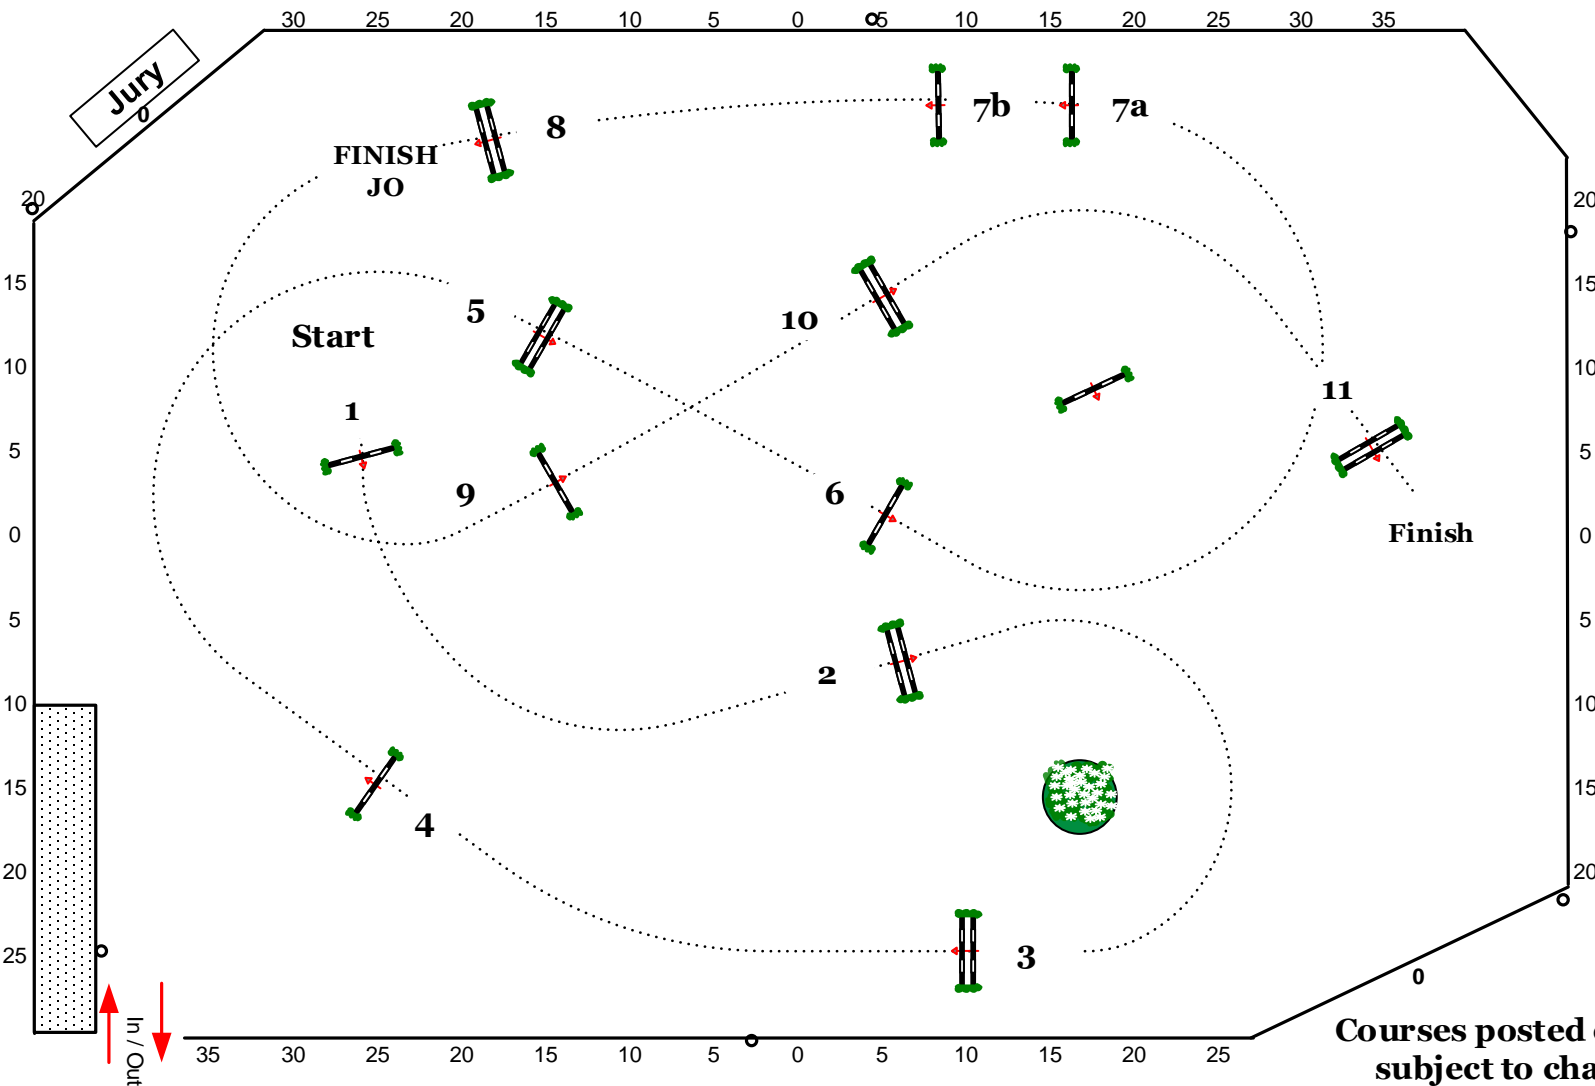

Table: A	
National RG:II.2b	
FEI RG / Art.	
Height: 1.15m	
Speed:	350 m/min
Length:	0 m
Time allowed:	0 sec
Time limit:	0 sec
Obstacles:	1-11
Efforts:	13
Penalty sec	
Closed combination:	
1st Jump-off:	
1,2,3,6,7ab,8	
Length:	270 m
Time allowed:	47 sec
Time limit:	94 sec

Courses posted online
subject to change

2025 WINTER EQUESTRIAN FESTIVAL

WEEK 2

1.05M Amateur jumper
(JTWG)

Table: A
National RG:II.2b
FEI RG / Art.
Height: 1.05m

Speed: 350 m/min
Length: 415 m
Time allowed: 72 sec
Time limit: 144 sec

Obstacles: 1-11
Efforts: 12
Penalty sec
Closed combination:

1st Jump-off:
1,2,3,6,7ab,8
Length: 270 m
Time allowed: 47 sec
Time limit: 94 sec

Courses posted online
subject to change