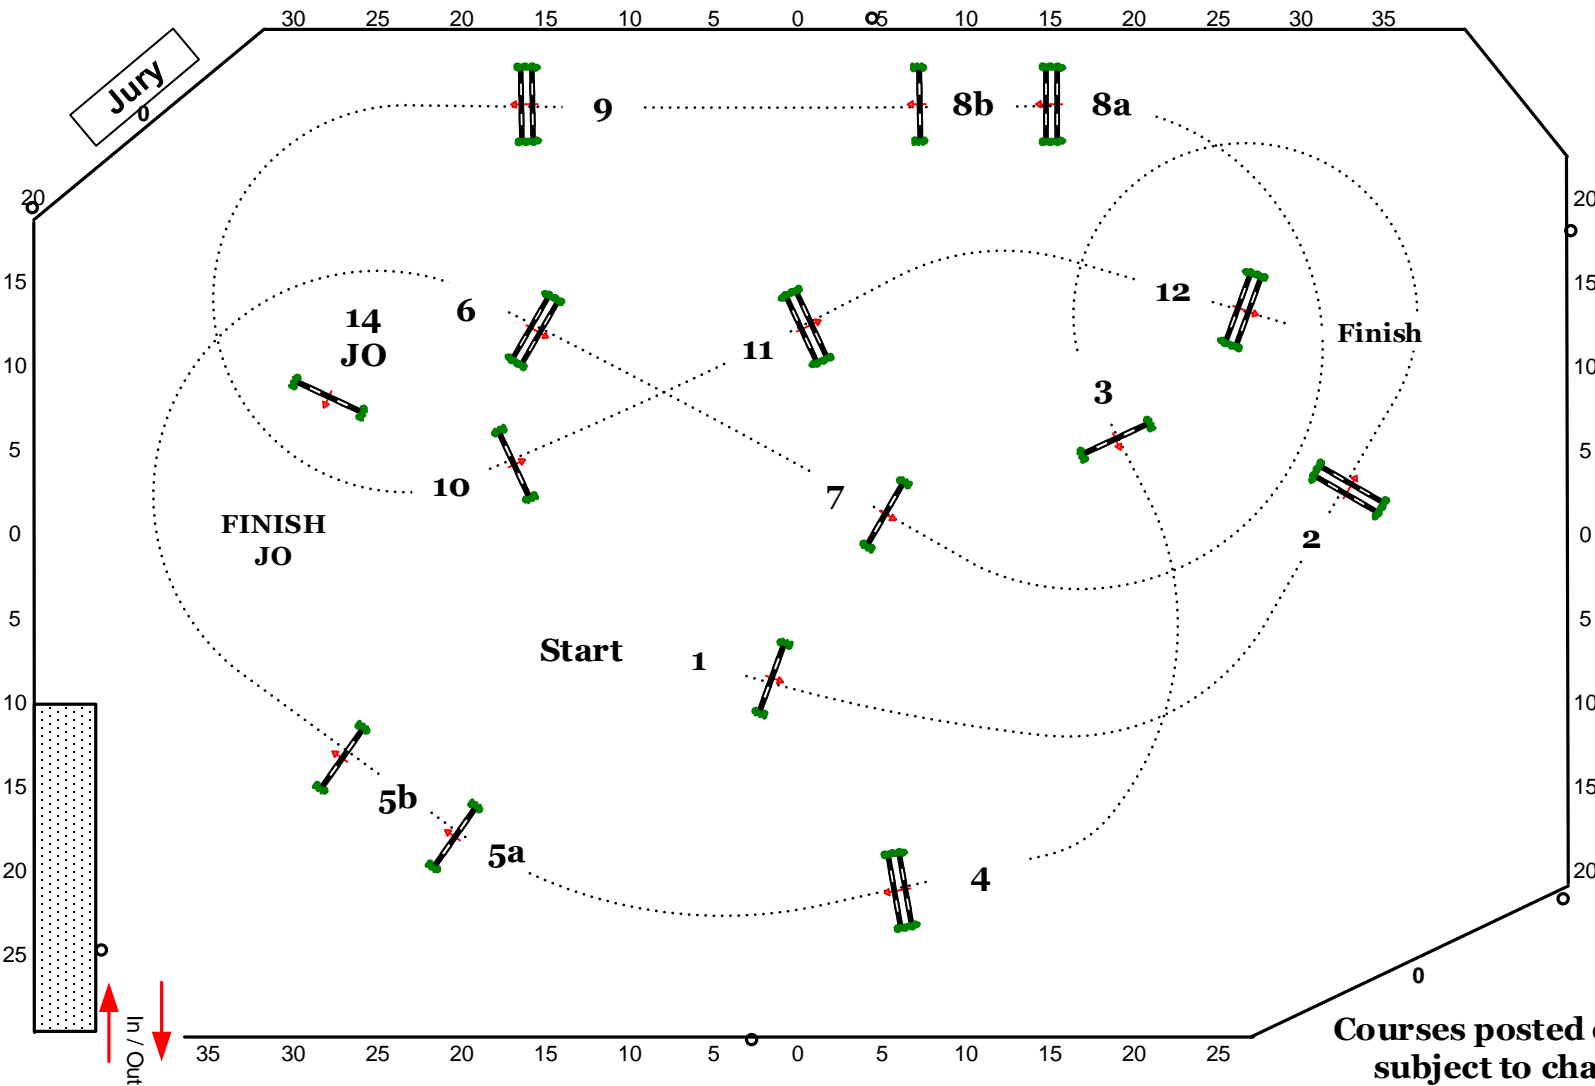

WEEK 2

\$10,000 NAL 1.35M Junior Jumper Classic
(Griffis)

Table: A
National RG:II.2b
FEI RG / Art.
Height: 1.35m

Speed: 350 m/min
Length: 0 m
Time allowed: 0 sec
Time limit: 0 sec

Obstacles: 1-12
Efforts: 14
Penalty sec
Closed combination:

1st Jump-off:
1,2,3,4,7,8ab,14
Length: 270 m
Time allowed: 47 sec
Time limit: 94 sec

Courses posted online
subject to change

2025 WINTER EQUESTRIAN FESTIVAL

WEEK 2

Adult Modified Jumper
(Farm Vet)
Children's Modified Jumper
(Turnham Green)