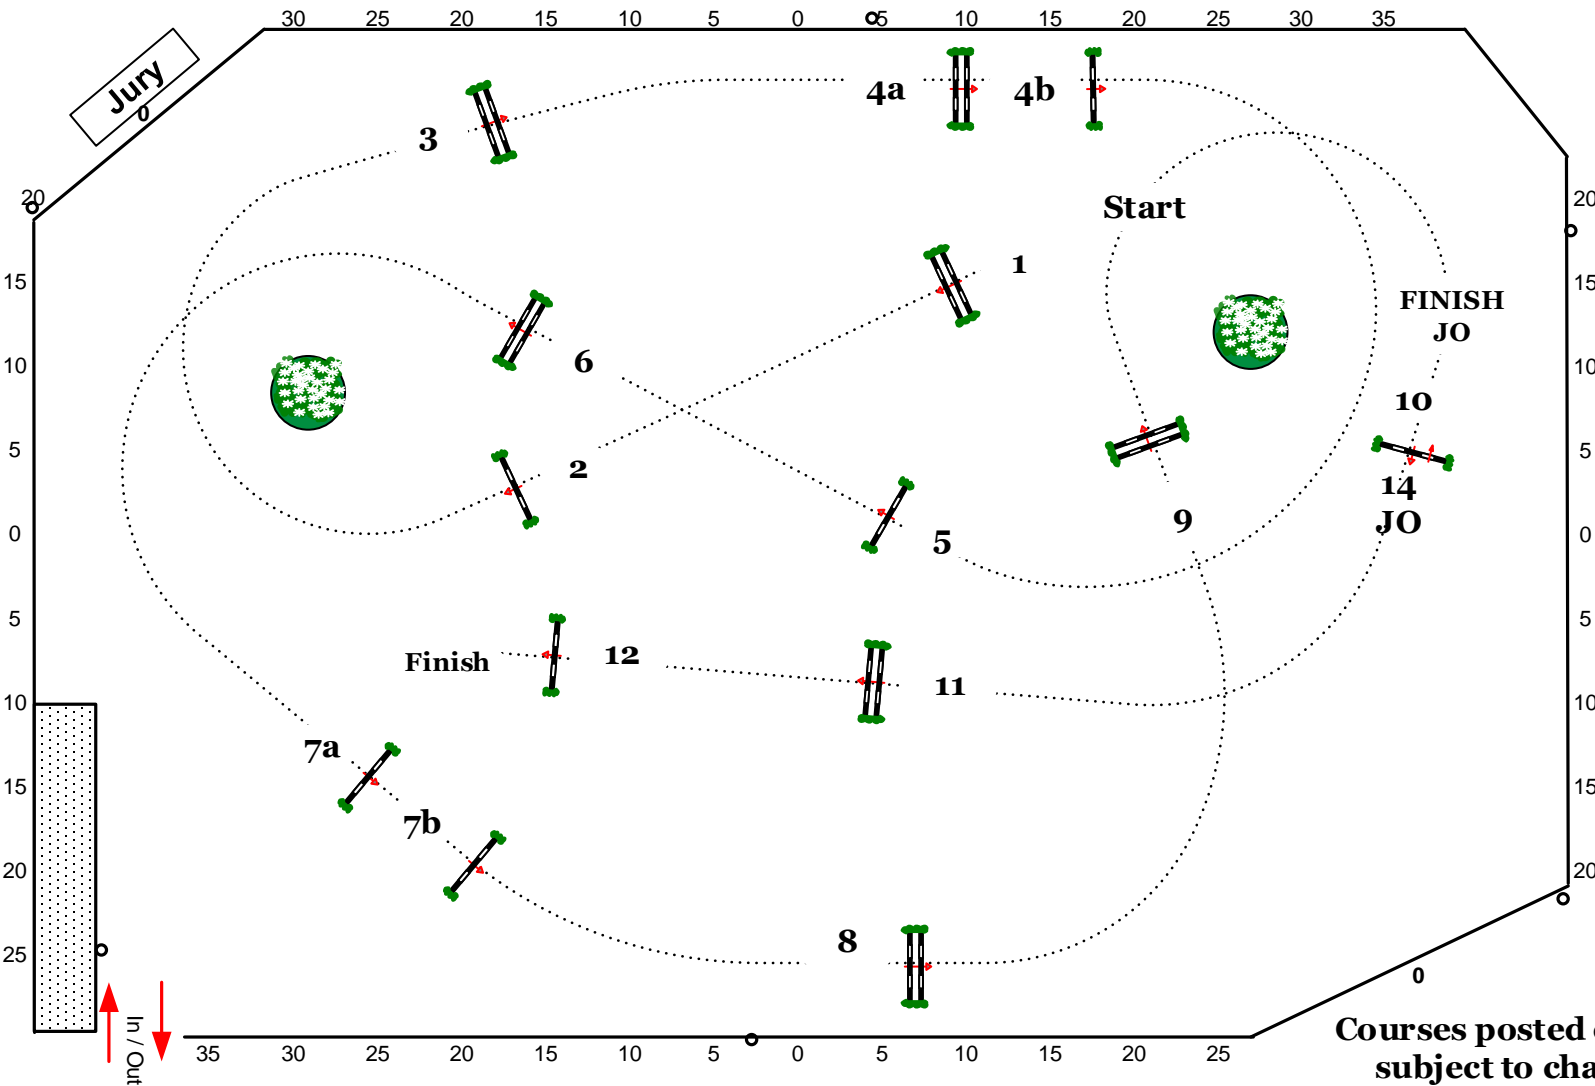

2025 WINTER EQUESTRIAN FESTIVAL

WEEK 2

\$10,000 NAL 1.25M Junior Jumper Classic
(Engle Volkers)

Table: A
National RG:II.2b
FEI RG / Art.
Height: 1.25m

Speed: 350 m/min
Length: 0 m
Time allowed: 0 sec
Time limit: 0 sec

Obstacles: 1-12
Efforts: 14
Penalty sec
Closed combination:

1st Jump-off:
1,2,3,4ab,5,8,14
Length: 270 m
Time allowed: 47 sec
Time limit: 94 sec

Courses posted online
subject to change

2025 WINTER EQUESTRIAN FESTIVAL

1st Jump-off:
1,2,3,4,7,8ab,14
Length: 270 m
Time allowed: 47 sec
Time limit: 94 sec

Courses posted online
subject to change

2025 WINTER EQUESTRIAN FESTIVAL

WEEK 2

Adult Modified Jumper
(Farm Vet)
Children's Modified Jumper
(Turnham Green)