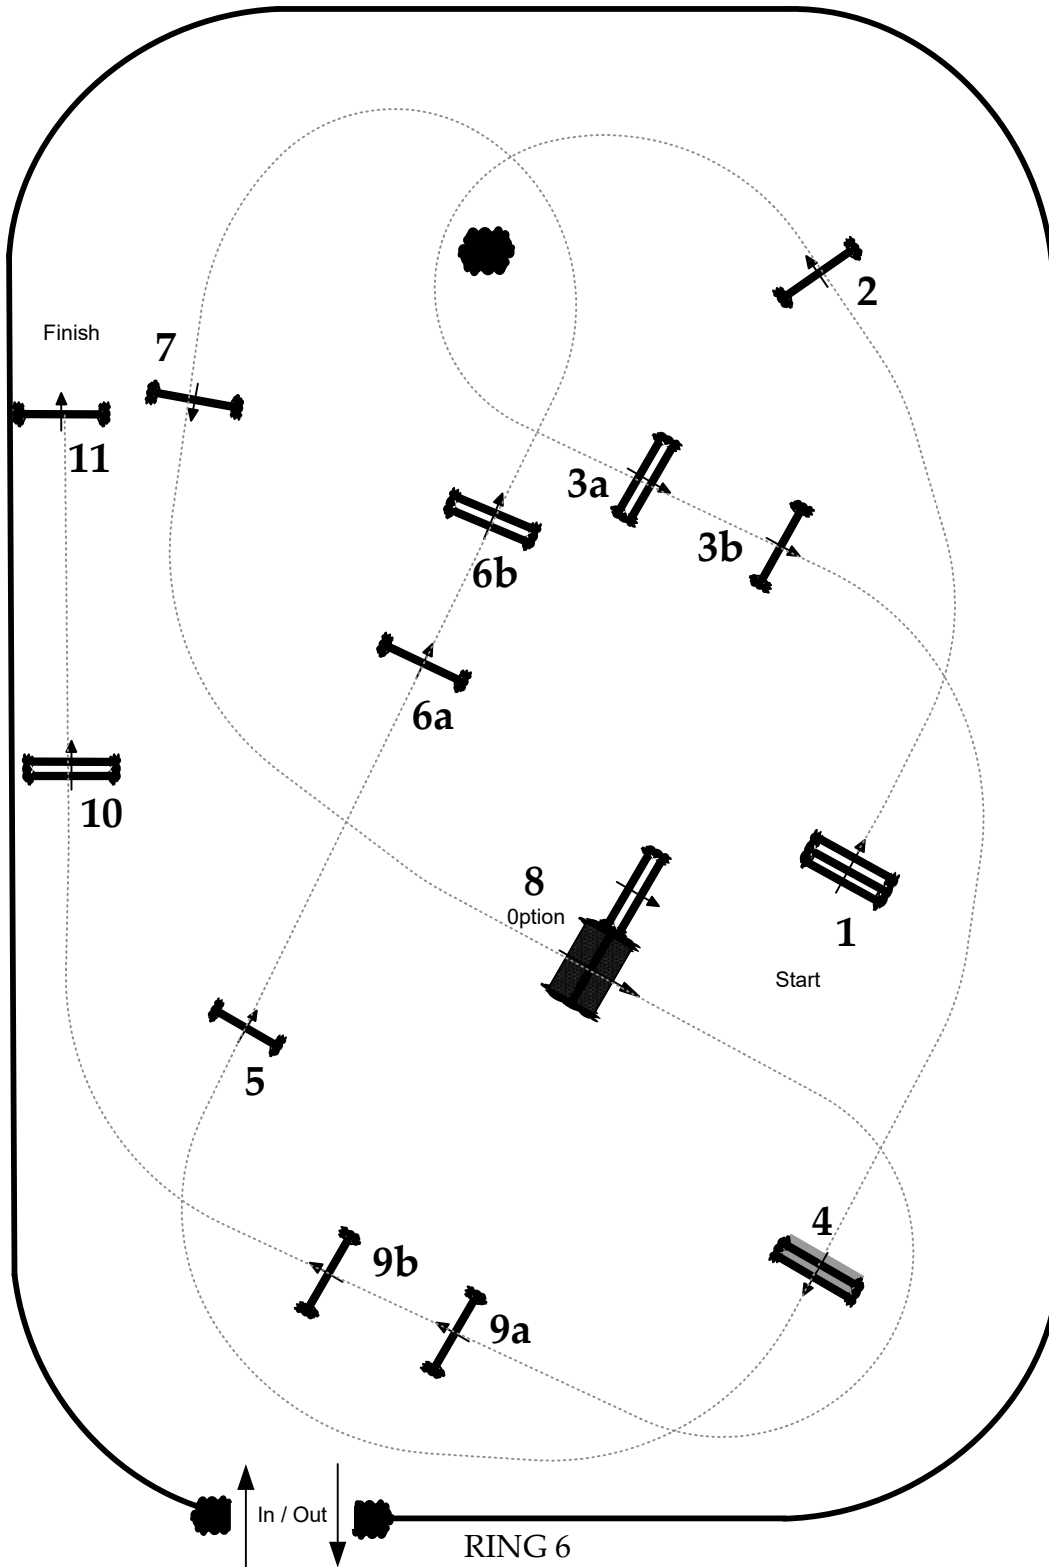

Wellington International

FRIDAY

3050. USEF Talent Search
2*
1.15m (3'9")

Speed: 350 m/min

Length: 460 m
Time allowed: 79 sec
Time limit: 158 sec

Obstacles: 1-11
Efforts: 14

1st Jump-off:

N/A

Length: 0 m
Time allowed: 0 sec
Time limit: 0 sec

COURSE DESIGNER:

KEVIN HOLOWACK
FEI*2 USEF EC

Wellington International

FRIDAY

WIHS Equitation
Jumper Phase
1.10m

Speed: 330 m/min

Length: 460 m
 Time allowed: 84 sec
 Time limit: 168 sec

Obstacles: 1-10
 Efforts: 12

1st Jump-off:

N/A

Length: 0 m
 Time allowed: 0 sec
 Time limit: 0 sec

COURSE DESIGNER:

KEVIN HOLOWACK
 FEI*2 USEF EC

Wellington International

FRIDAY

3035/3034
USHJA
Jr/Ad
Jumping Seat Medal
3'3"

Speed: 350 m/min

Length: 470 m
Time allowed: 81 sec
Time limit: 162 sec

Obstacles: 1-10
Efforts: 12

1st Jump-off:

N/A

Length: 0 m
Time allowed: 0 sec
Time limit: 0 sec