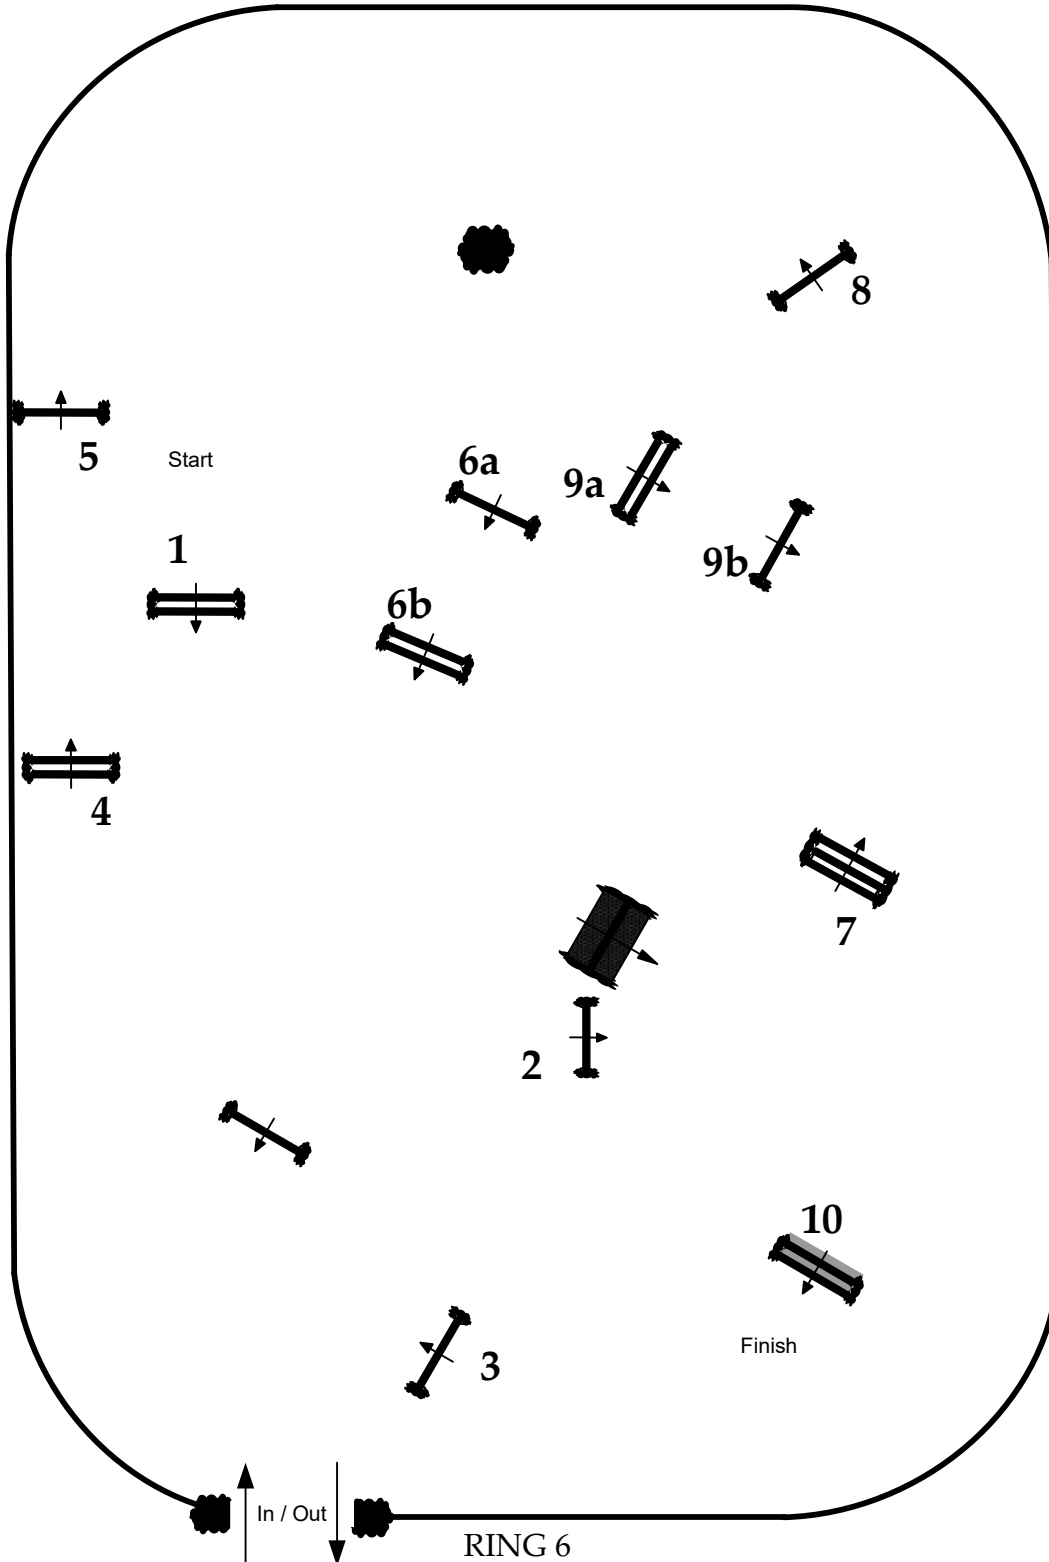

Wellington International

FRIDAY

3050. USEF Talent Search
2*
1.15m (3'9")

Speed: 350 m/min

Length: 460 m
Time allowed: 79 sec
Time limit: 158 sec

Obstacles: 1-11
Efforts: 14

1st Jump-off:

N/A

Length: 0 m
Time allowed: 0 sec
Time limit: 0 sec

COURSE DESIGNER:

KEVIN HOLOWACK
FEI*2 USEF EC

Wellington International

FRIDAY

WIHS Equitation
Jumper Phase
1.10m

Speed: 330 m/min

Length: 460 m
 Time allowed: 84 sec
 Time limit: 168 sec

3035/3034
USHJA
Jr/Ad
Jumping Seat Medal
3'3"

Speed: 350 m/min

Length: 470 m
Time allowed: 81 sec
Time limit: 162 sec

Obstacles: 1-10
Efforts: 12

1st Jump-off:

N/A

Length: 0 m
Time allowed: 0 sec
Time limit: 0 sec