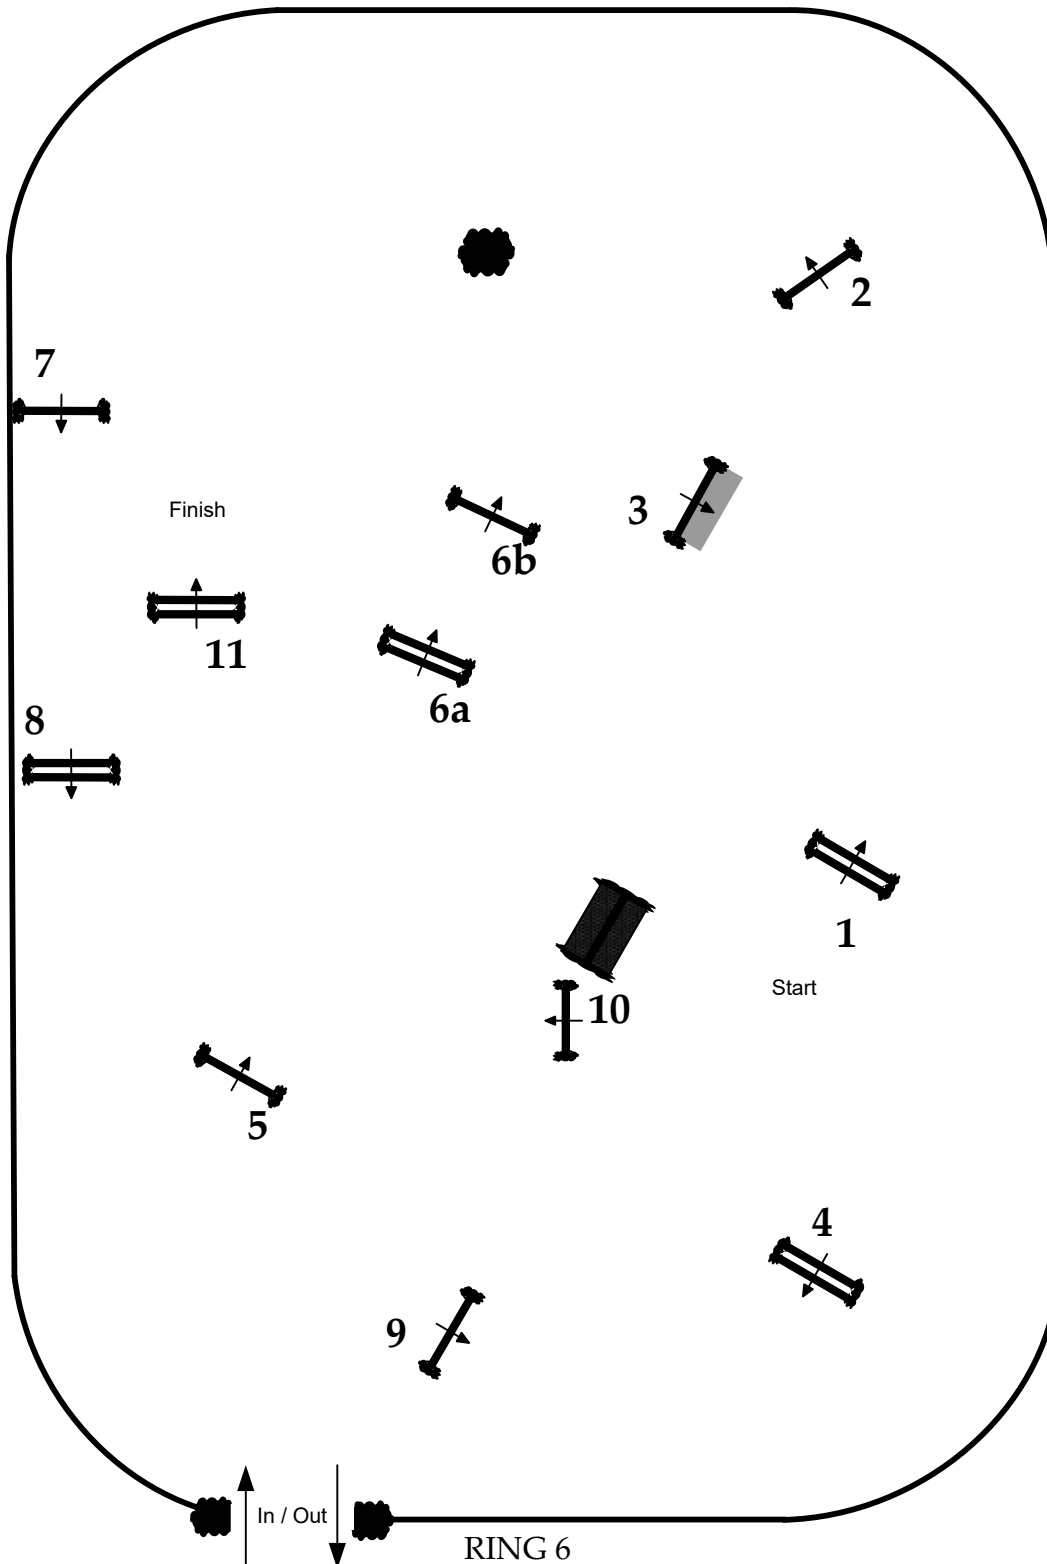

Obstacles: 1-10
 Efforts: 12

1st Jump-off:

N/A

Length: 0 m
 Time allowed: 0 sec
 Time limit: 0 sec

COURSE DESIGNER:

KEVIN HOLOWACK
 FEI*2 USEF EC

Wellington International

FRIDAY

3035/3034
USHJA
Jr/Ad
Jumping Seat Medal
3'3"

Speed: 350 m/min

Length: 470 m
Time allowed: 81 sec
Time limit: 162 sec

Obstacles: 1-10
Efforts: 12

1st Jump-off:

N/A

Length: 0 m
Time allowed: 0 sec
Time limit: 0 sec