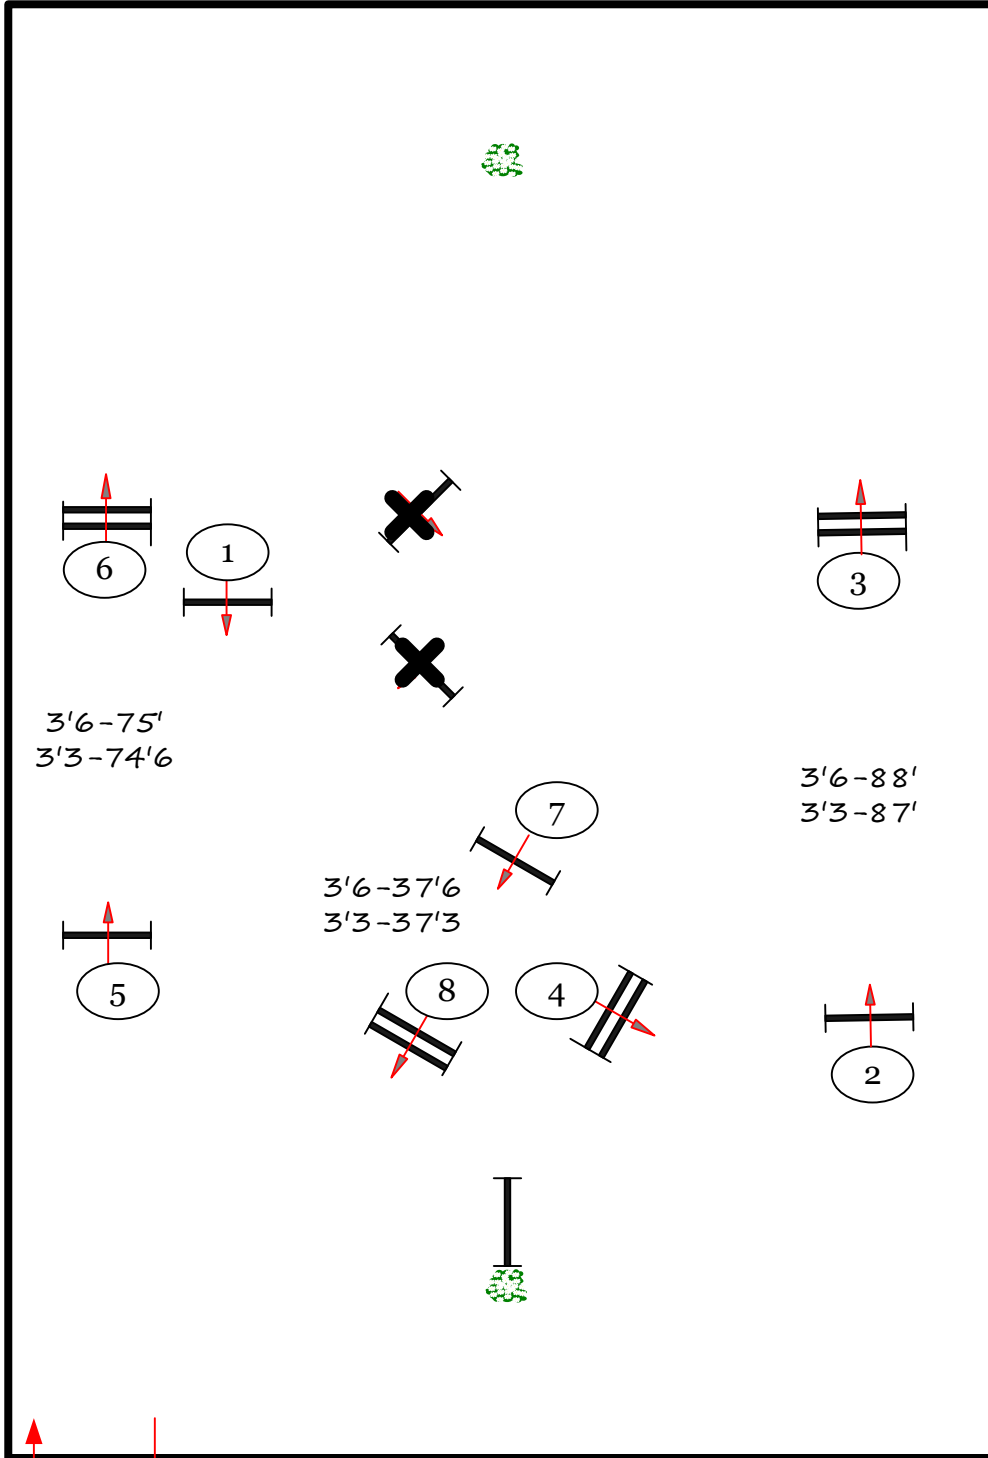

Esp Pre-Charity

Rost Arena

Warmup Course

fences 1-8

Addback Hunter

3'6-75'
3'3-74'6

3'6-88'
3'3-87'

3'6-37'6
3'3-37'3

In / Out

Course design by Robert McGregor