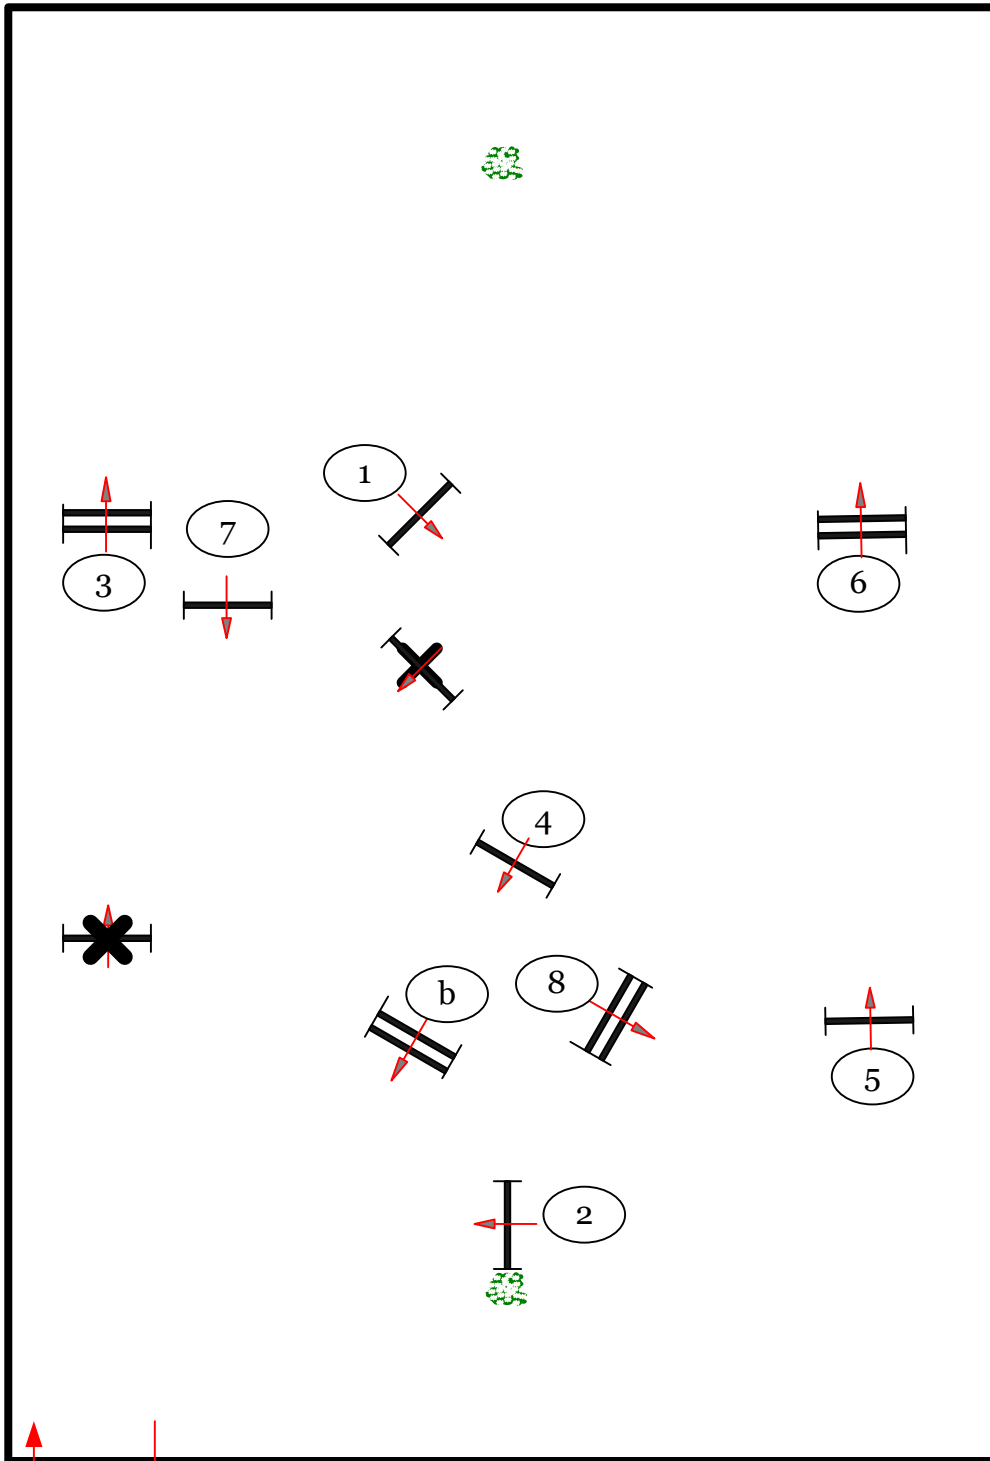

Esp Pre-Charity

Rost Arena

Medal Course

fences 1-8

Hamel Foundation/NHS
Medal

ASPCA Maclay

In / Out

Course design by Robert McGregor