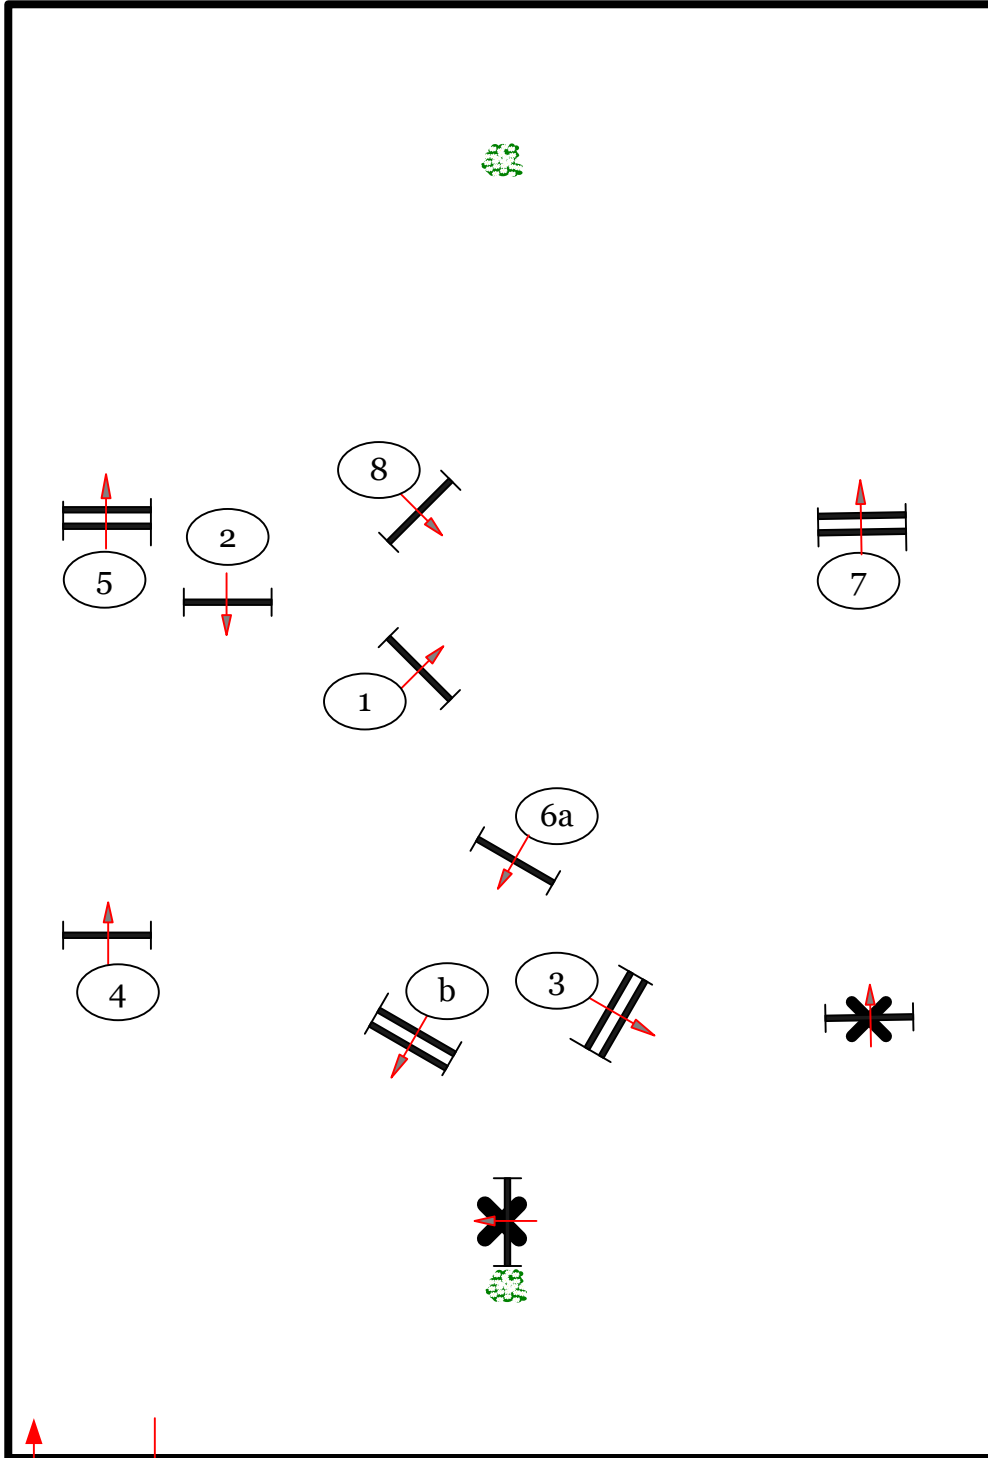

Esp Pre-Charity

Rost Arena

Medal Course

fences 1-8

USEF/NCEA Medal

Dover Saddlery/USEF Medal

In / Out

Course design by Robert McGregor