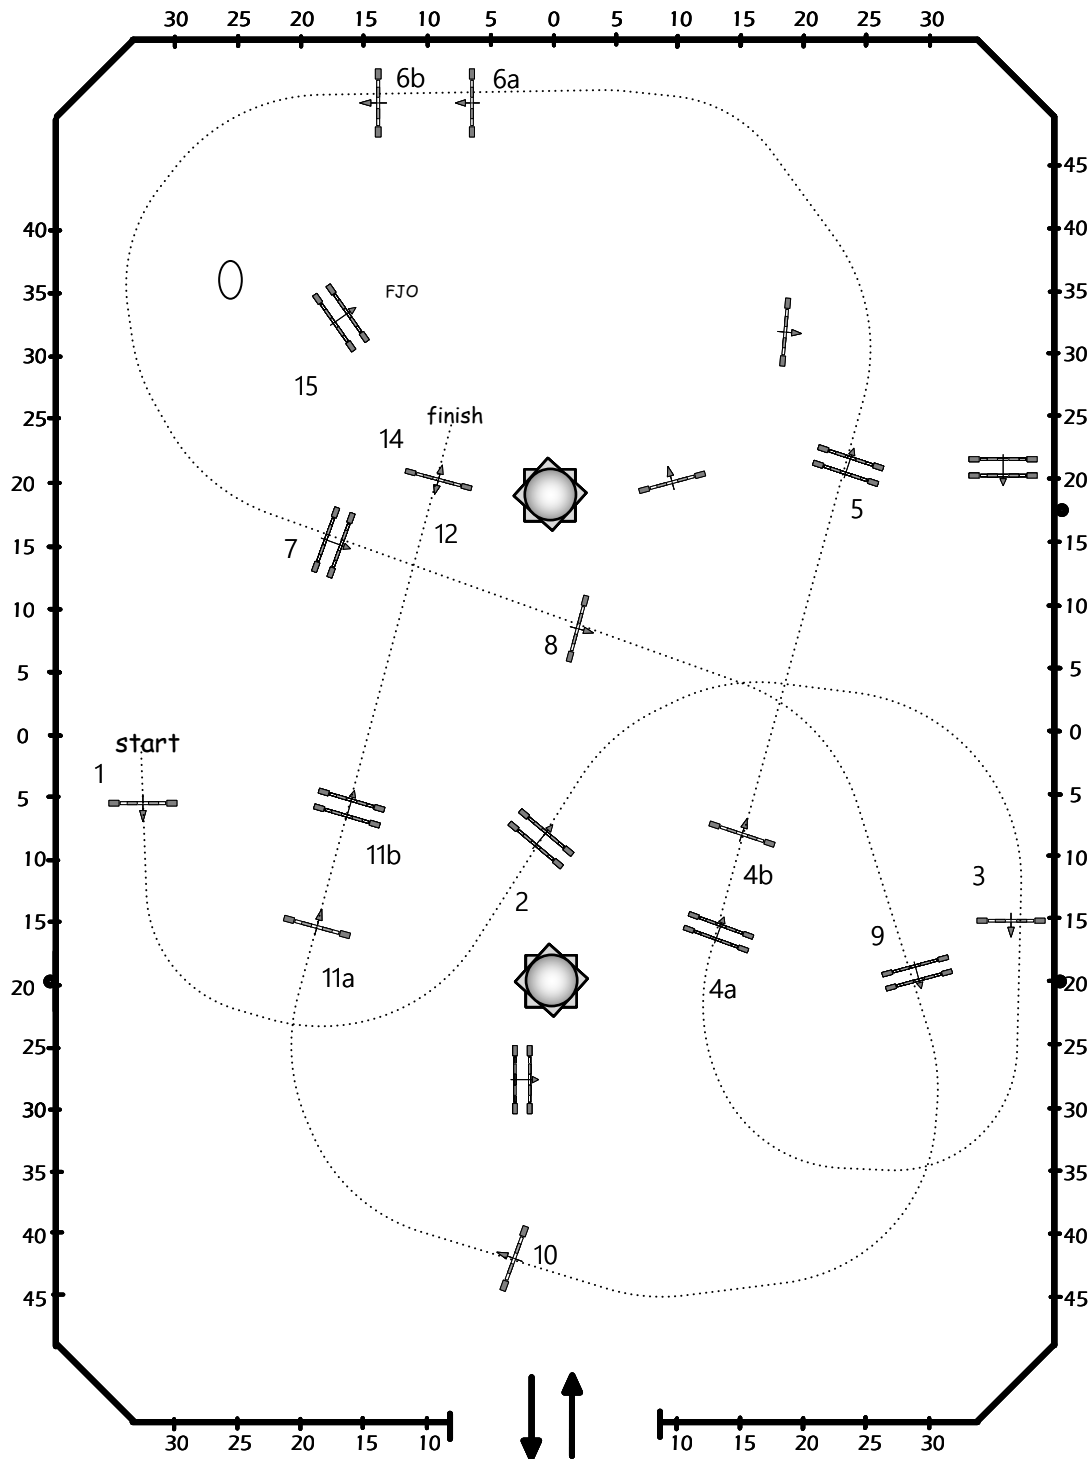

ESP Holiday III & Holiday Finale National/ USEF 4* Jumper

808-\$5,000 1.35 Classic

Sunday December 22, 2024

Table: II 2 b
National RG:
FEI RG / Art.
Height: NS m

Speed: 375 m/min
Length: 0 m
Time allowed: 0 sec
Time limit: 0 sec

Obstacles: 1-12
Efforts: 15
Penalty sec:
Closed combination:

1st Jump-off: 1-2-3-4a-4b-5-14-15
Length: 320 m
Time allowed: 52 sec
Time limit: 104 sec

SCALE 1:600

Course Designer:
Catsy Cruz level 3

ESP Holiday III & Holiday Finale National/ USEF 4* Jumper

1st Jump-off: 3-2-14-15-9-10a-10b-11
Length: 300 m
Time allowed: 48 sec
Time limit: 96 sec

SCALE 1:600

Course Designer:
Catsy Cruz level 3