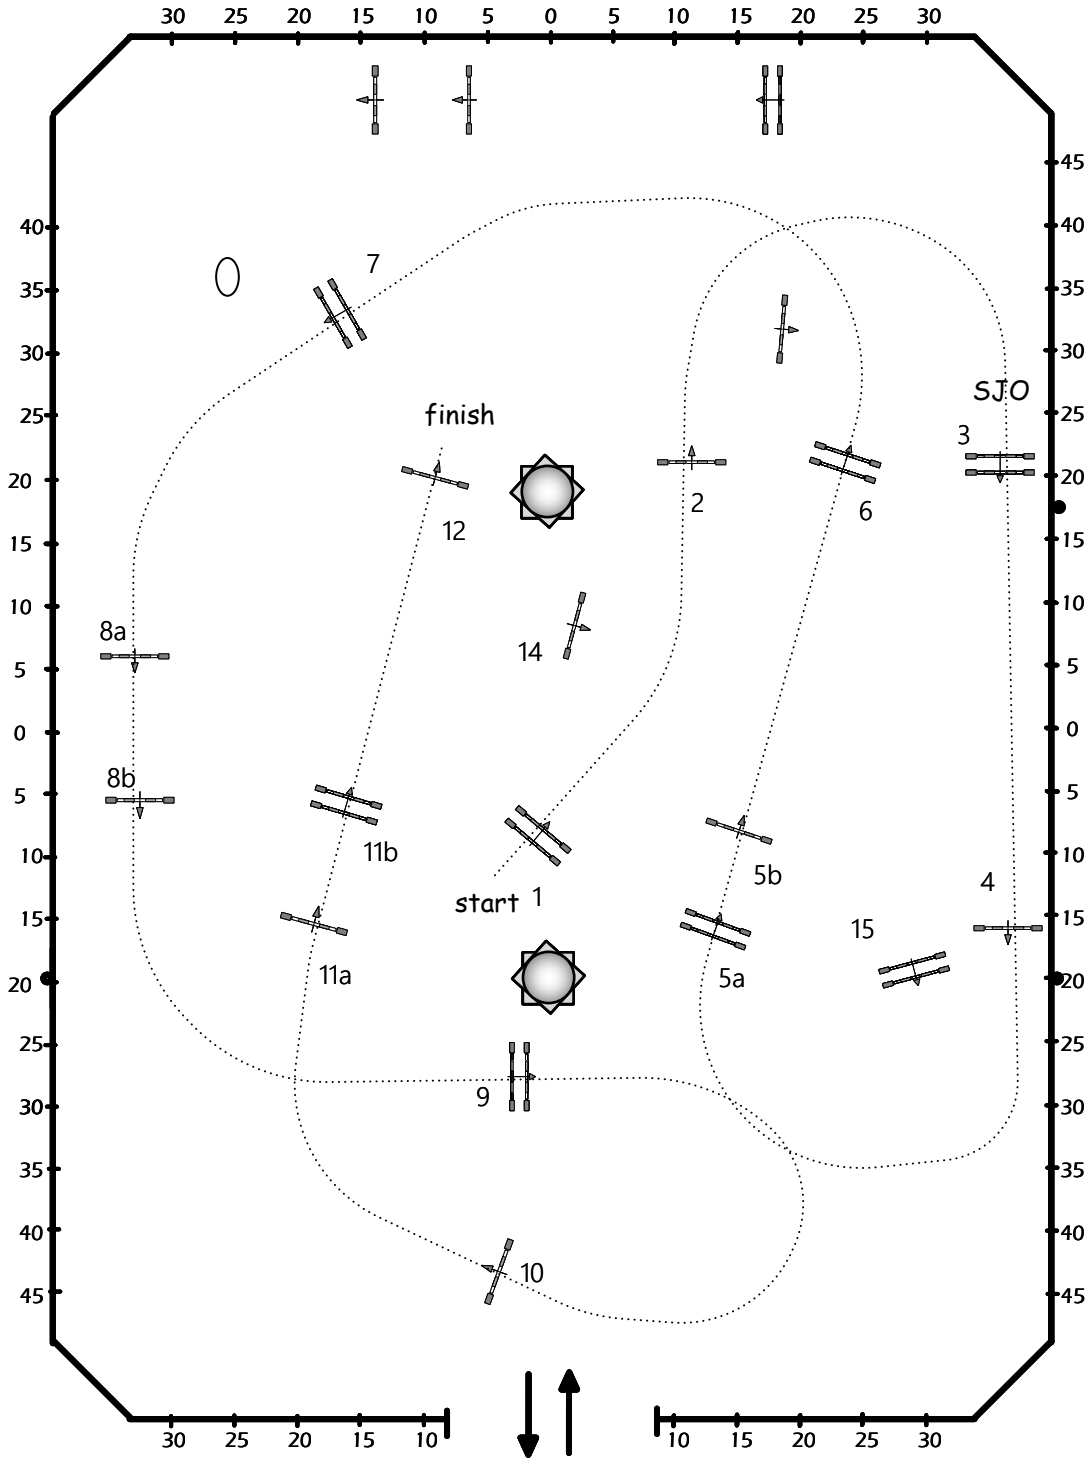

Obstacles: 1-12
Efforts: 15
Penalty sec:
Closed combination:

1st Jump-off: 1-2-3-4a-4b-5-14-15
Length: 320 m
Time allowed: 52 sec
Time limit: 104 sec

SCALE 1:600

Course Designer:
Catsy Cruz level 3

ESP Holiday III & Holiday Finale National/ USEF 4* Jumper

1st Jump-off: 3-2-14-15-9-10a-10b-11
Length: 300 m
Time allowed: 48 sec
Time limit: 96 sec

SCALE 1:600

Course Designer:
Catsy Cruz level 3