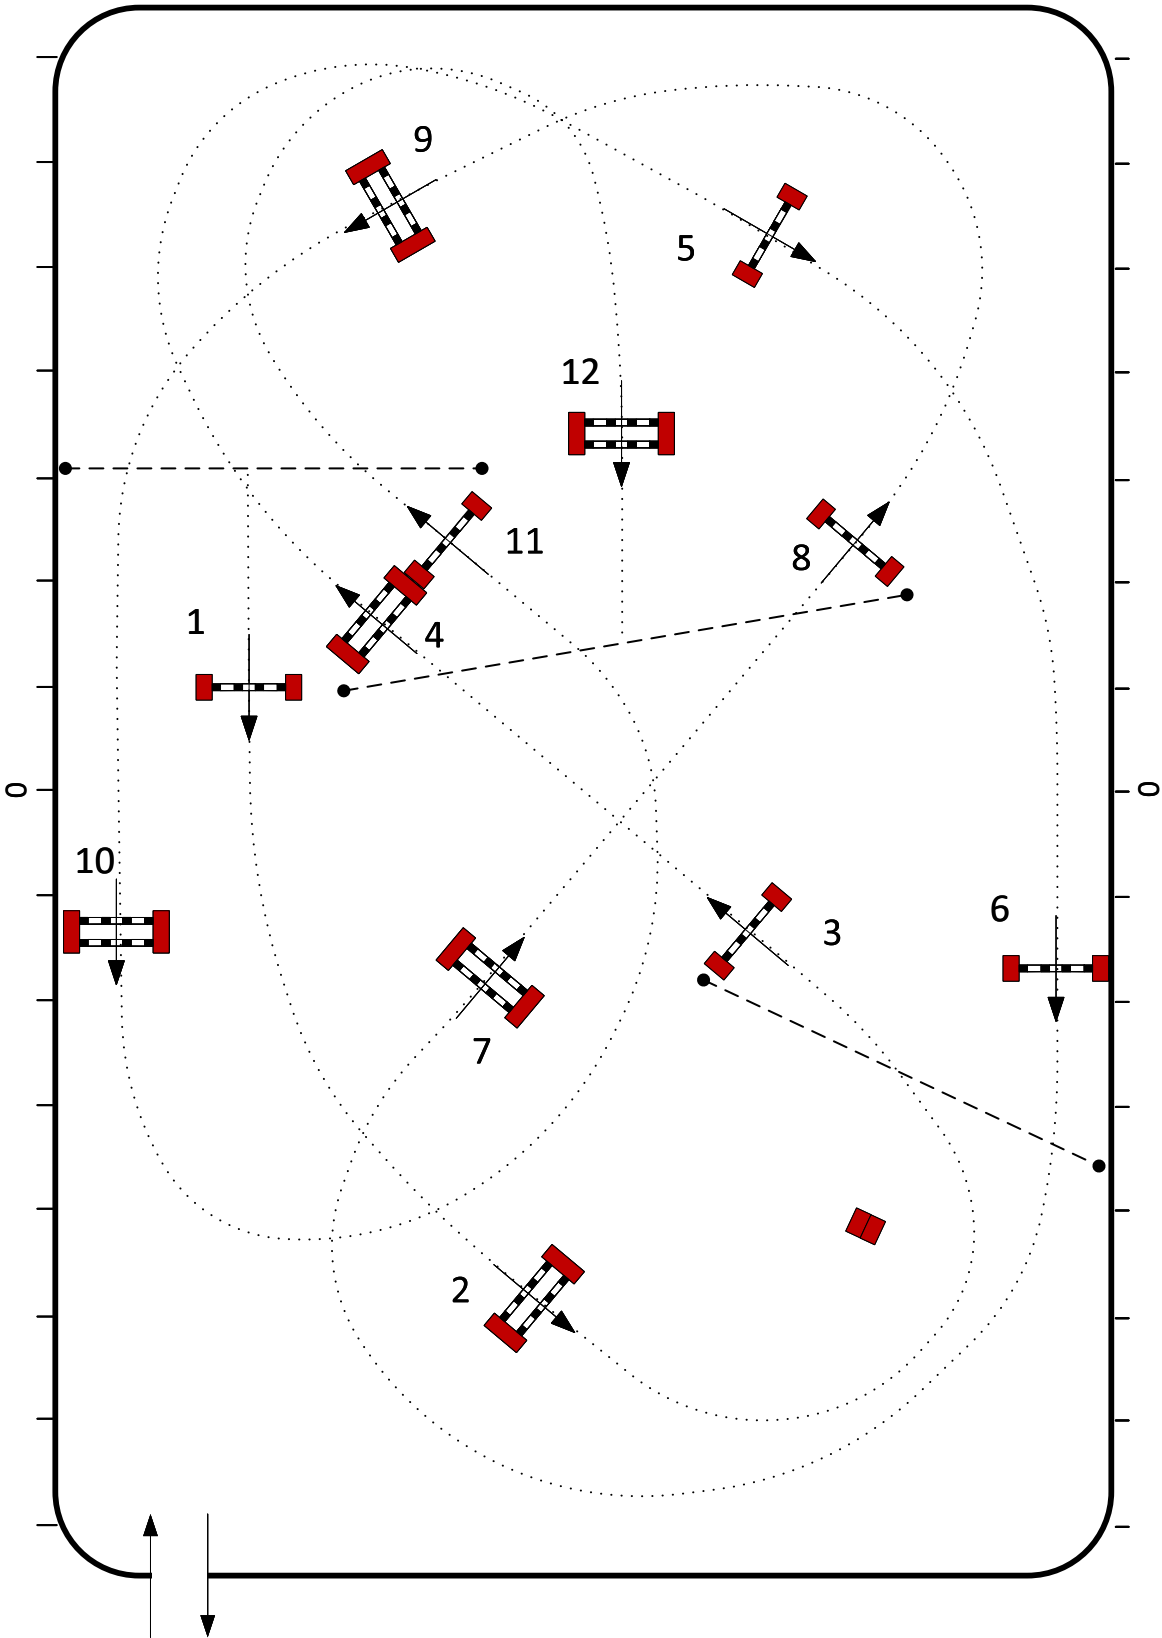

2025 WEF 7

Class: 1139 - Pony Jumper (II2d) (Medium/Large)
1136 - Pony Jumper (II2d) (Small)

Saturday, February 22, 2025

Table: II.2.d
First Round: 1 to 6
Length: Meters
T. Allwd: 45 sec
Jump-off: 7-12
Length: Meters
Time Allowed: 50 Sec

WeatherTech®

Renaissance

BARNWALKER

PERFECTPRODUCTS

ESP Course
Maps

Course Designer: Héctor J Loyola (PUR)
FEI Level 3 #10050870
hectorloyola@gmail.com
787-379-1887

2025 WEF 7

Class: 1738 - 1.00m Junior Jumper II2d
1076 - \$1,500 1.10m Junior Jumper 14 & Under II2d

Saturday, February 22, 2025

Table: II.2.d
First Round: 1 to 6
Length: 240 Meters
T. Allwd: 42 sec
Jump-off: 7-12
Length: 290 Meters
Time Allowed: 50 Sec

WeatherTech®

Renaissance

BARNWALKER

PERFECTPRODUCTS

ESP Course
Maps