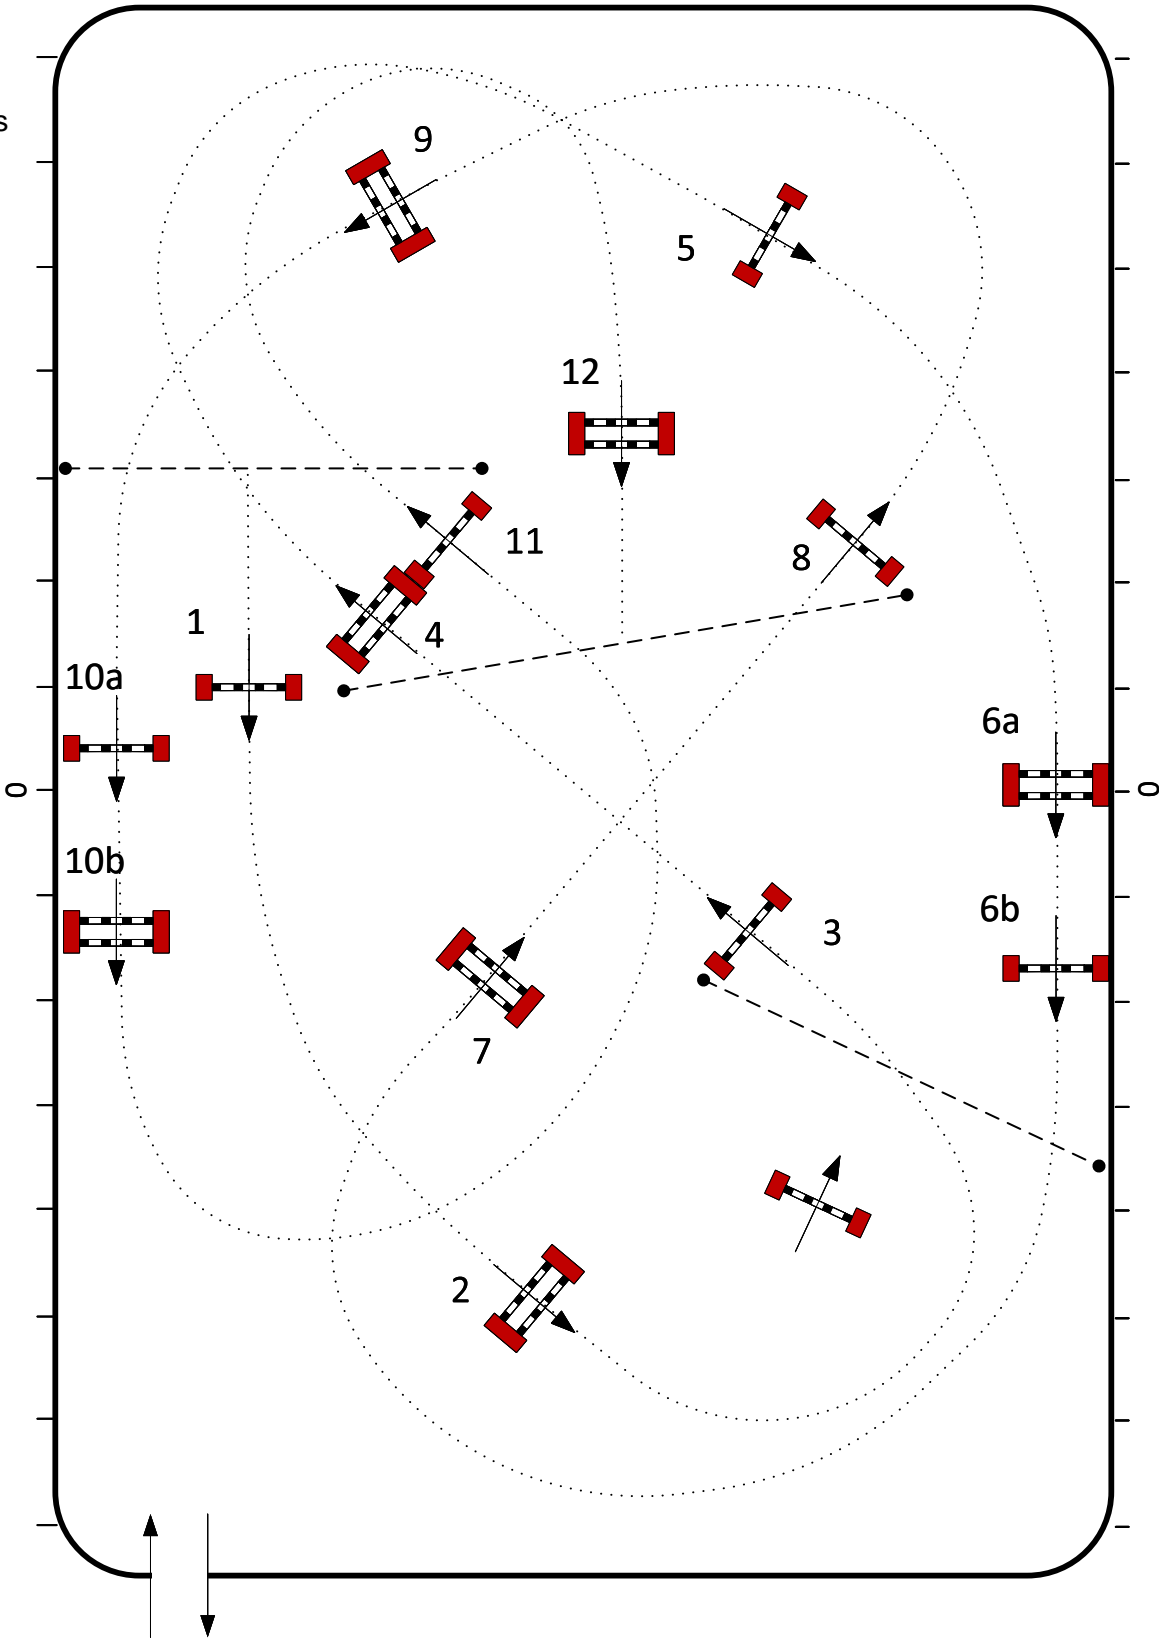

2025 WEF 7

Class: 1738 - 1.00m Junior Jumper II2d
1076 - $1,500 1.10m Junior Jumper 14 & Under II2d

Saturday, February 22, 2025

Table: II.2.d
First Round: 1 to 6
Length: 240 Meters
T. Allwd: 42 sec
Jump-off: 7-12
Length: 290 Meters
Time Allowed: 50 Sec

WeatherTech®

Renaissance

BARNWALKER

PERFECTPRODUCTS

ESP Course
Maps

Course Designer: Héctor J Loyola (PUR)
FEI Level 3 #10050870
hectorloyola@gmail.com
787-379-1887