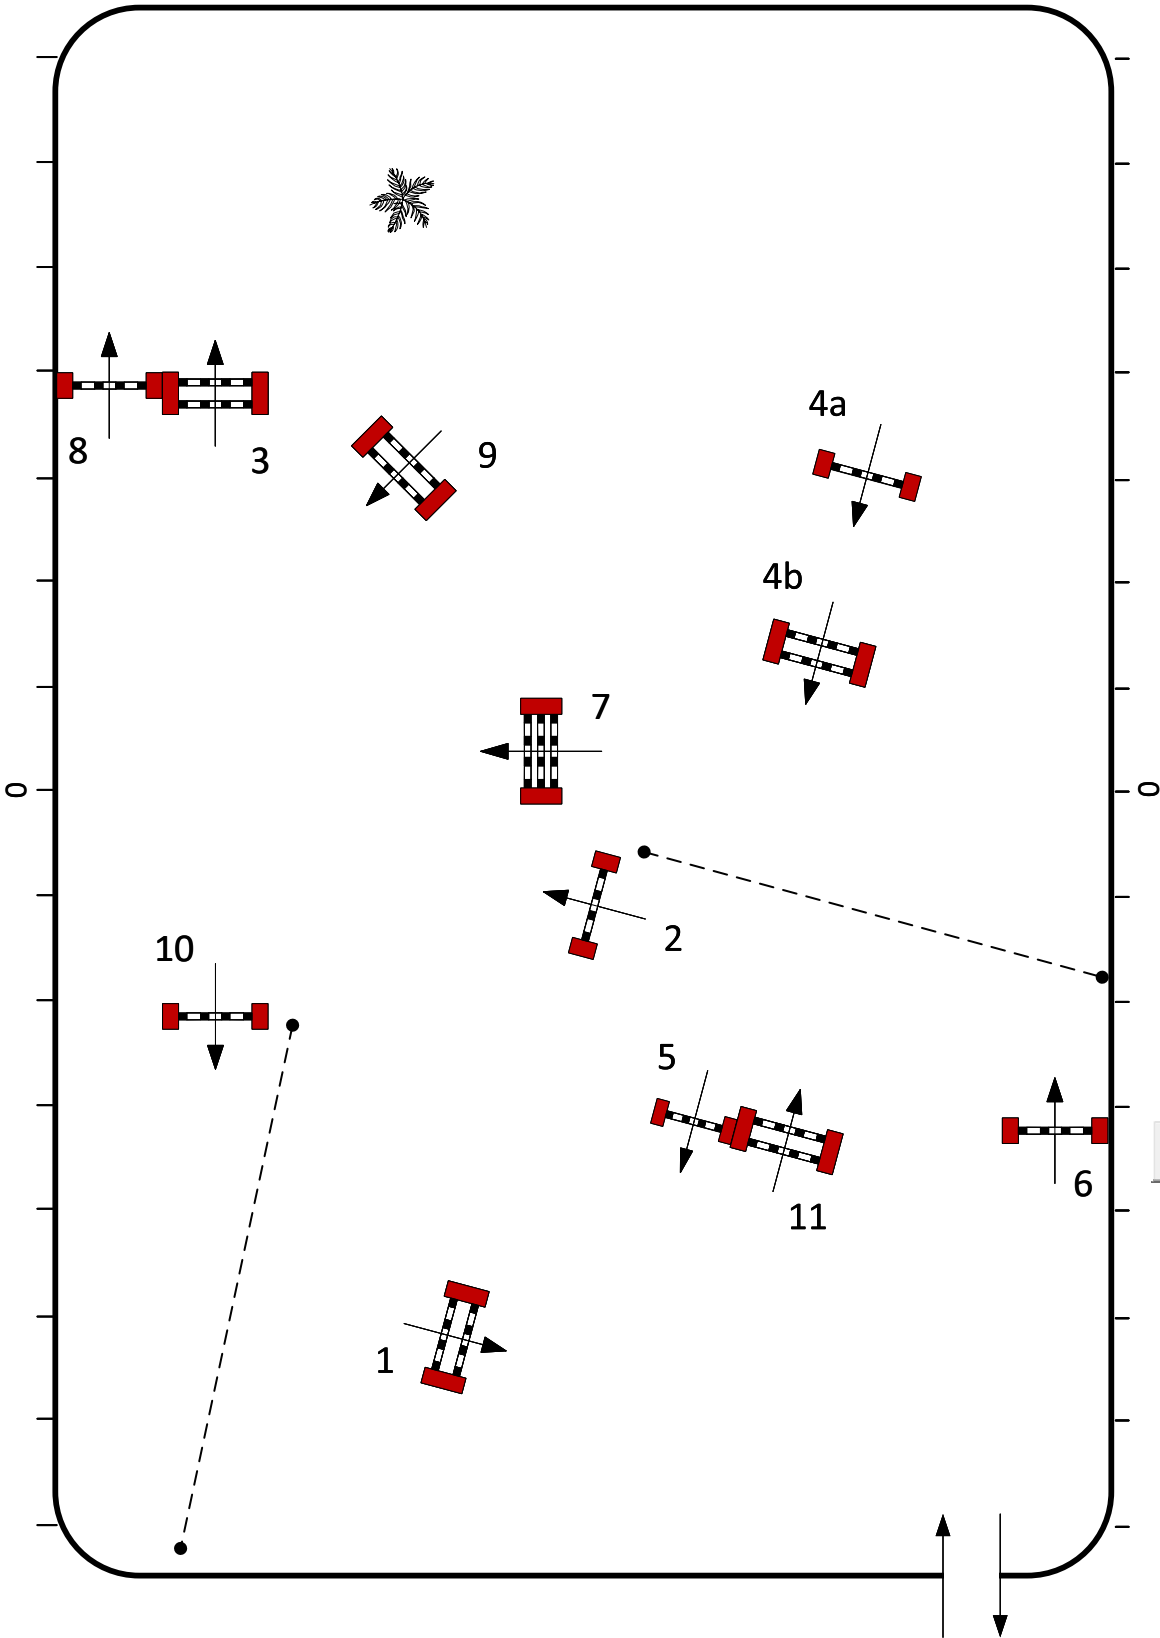

2025 WEF 2

Wellington International

Class: 3030 - Dover Saddlery / USEF Hunter Seat Medal

Sunday, January 19, 2025

Table:

First Round: 1 to 11

Length:

Time Allowed:

Jump-off:

Length:

Time Allowed:

ESP Course
Maps

2025 WEF 2

Wellington International

Class: 3040 - ASPCA Maclay

Sunday, January 19, 2025

Table:

First Round: 1 to 11

Length:

Time Allowed:

Jump-off:

Length:

Time Allowed:

ESP Course
Maps