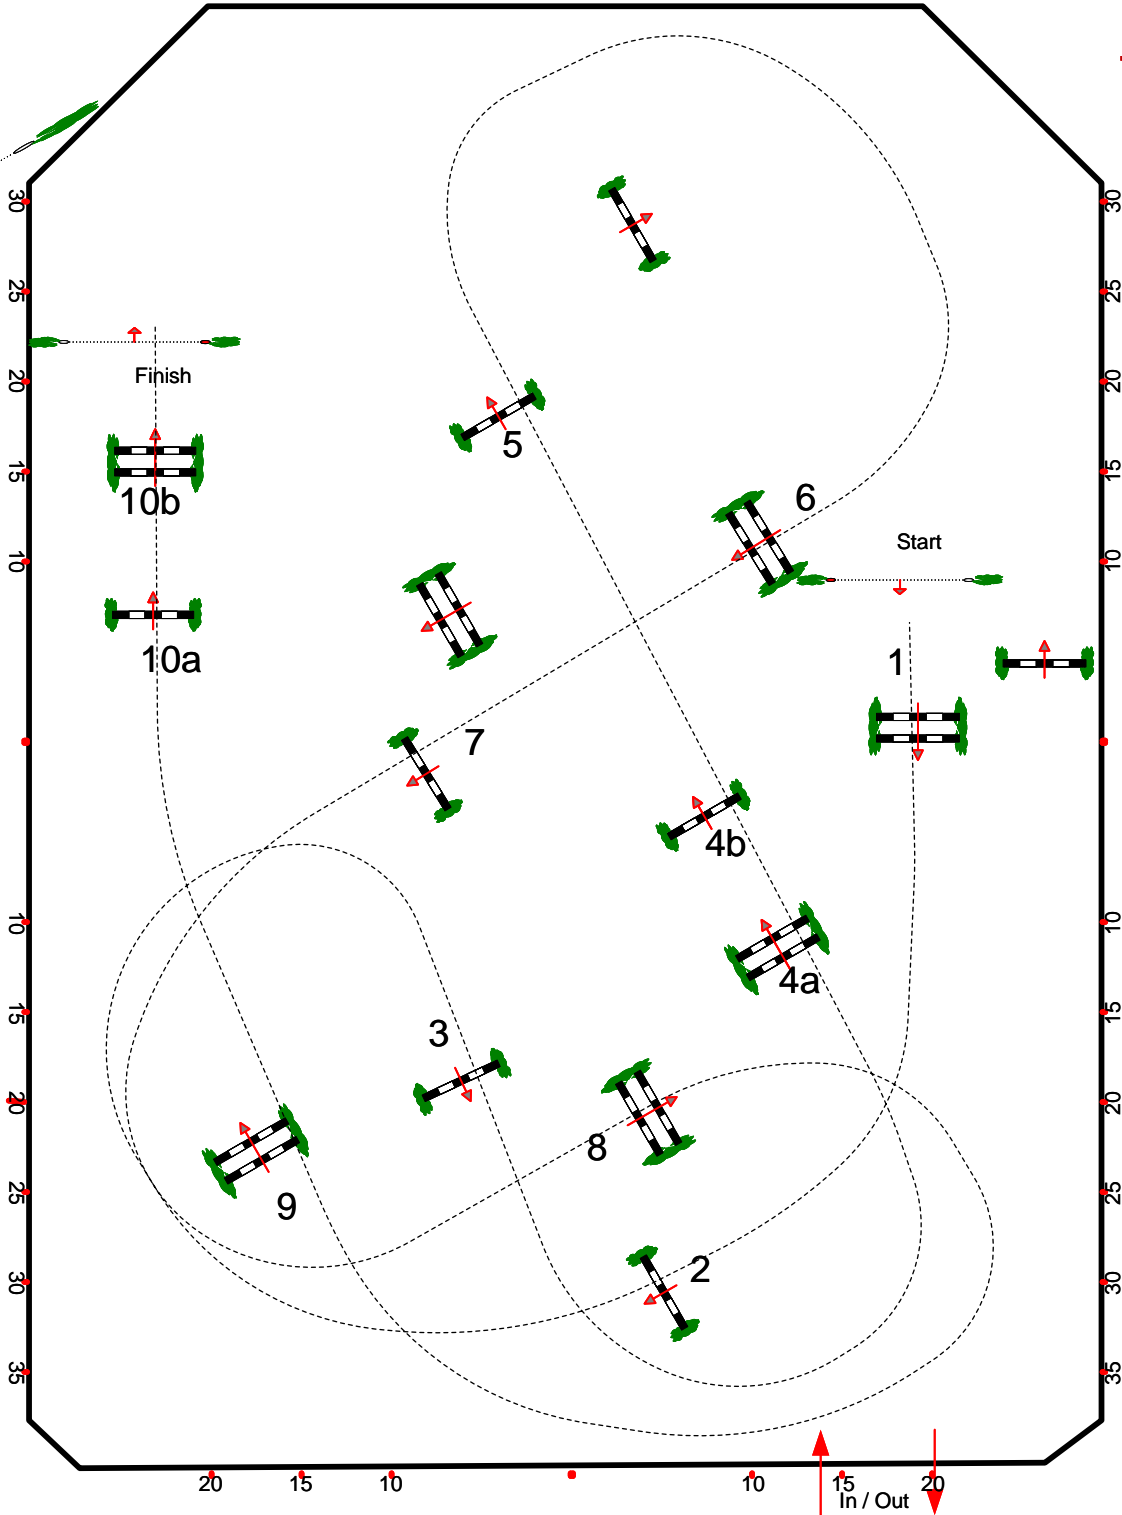

ESP Holiday and Horses

Friday, November 29, 2024

Mogavero

716).1.10m Open Jumper
745).1.15m Open Jumper
711).1.25m Open Jumper

Table: II
National RG: 2.1

Speed: 350 m/min

Length: 460 m
Time allowed: 79 sec
Time limit: 158 sec

Obstacles: 1-10
Efforts: 12
Penalty sec
Closed combination:

1st Jump-off:

Length: 0 m
Time allowed: 0 sec
Time limit: 0 sec

Course Designer: Jasen Shelley

ESP Holiday and Horses

Friday, November 29, 2024

Mogavero

755.5 Year Old Young Jumper

Table: II	
National RG:	
Speed:	325 m/min
Length:	450 m
Time allowed:	84 sec
Time limit:	168 sec
Obstacles:	1-10
Efforts:	12
Penalty sec	
Closed combination:	
1st Jump-off:	
Length:	0 m
Time allowed:	0 sec
Time limit:	0 sec

Course Designer: Jasen Shelley

ESP Holiday and Horses

Friday, November 29, 2024

Mogavero

788).1.20m Open Jumper
720).1.20 1.20m Jr/Am Jumper

Table: II
National RG: 2d

Speed: 350 m/min

Length: 260 m
Time allowed: 45 sec
Time limit: 90 sec