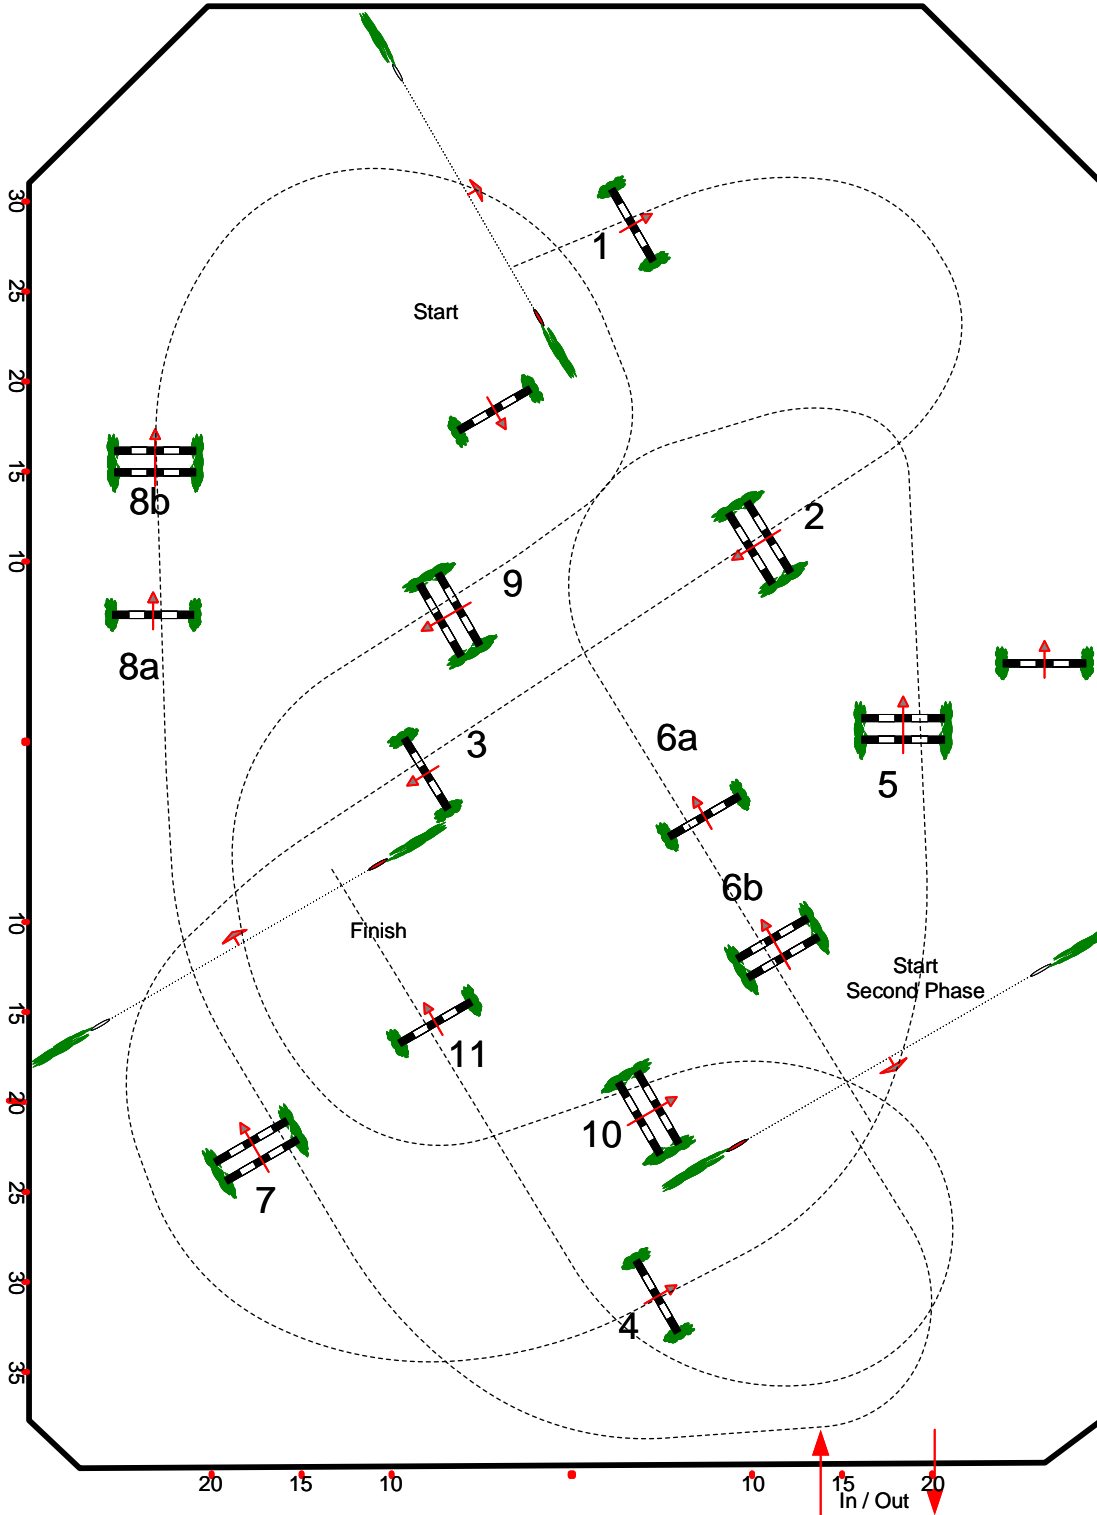

755.5 Year Old Young Jumper

Table: II	
National RG:	
Speed:	325 m/min
Length:	450 m
Time allowed:	84 sec
Time limit:	168 sec
Obstacles:	1-10
Efforts:	12
Penalty sec	
Closed combination:	
1st Jump-off:	
Length:	0 m
Time allowed:	0 sec
Time limit:	0 sec

Course Designer: Jasen Shelley

ESP Holiday and Horses

Friday, November 29, 2024

Mogavero

788).1.20m Open Jumper
720).1.20 1.20m Jr/Am Jumper

Table: II
National RG: 2d

Speed: 350 m/min

Length: 260 m
Time allowed: 45 sec
Time limit: 90 sec

Obstacles: 1-6
Efforts: 7
Penalty sec
Closed combination:

1st Jump-off:
7-11
Length: 280 m
Time allowed: 48 sec
Time limit: 96 sec

Course Designer: Jasen Shelley

Friday, November 29, 2024

Mogavero

740).1.10m Junior Jumper
760).1.10m Amateur Jumper