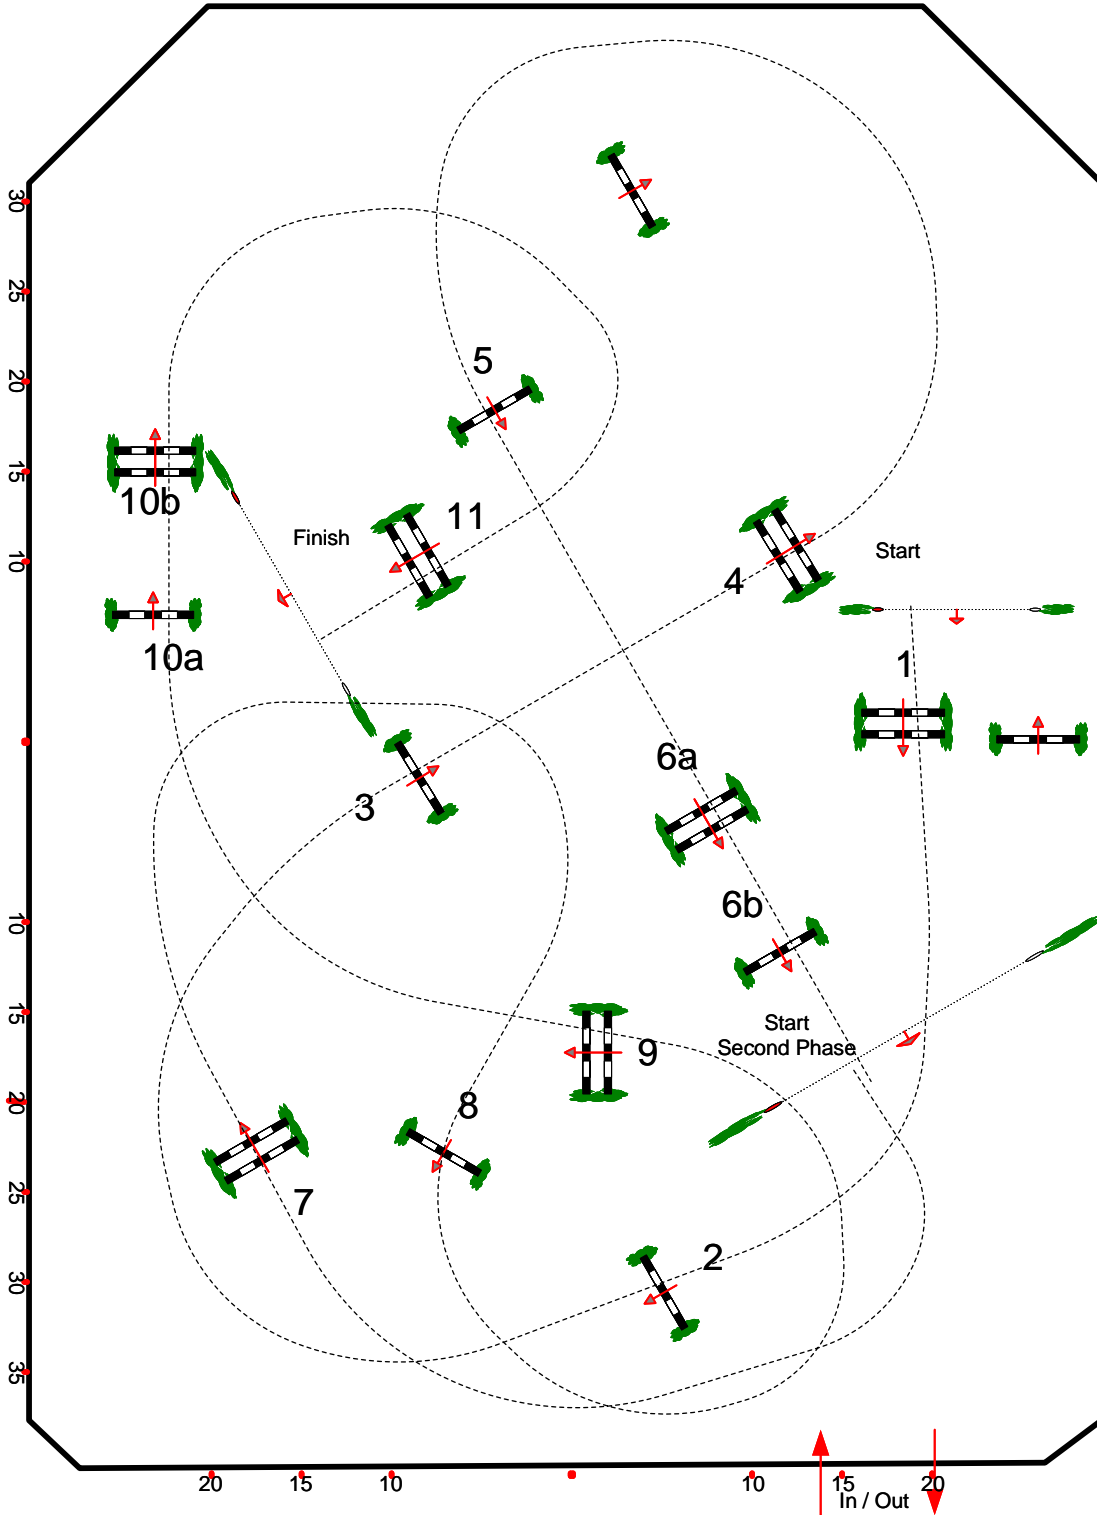

Course Designer: Jasen Shelley

ESP Holiday and Horses

Friday, November 29, 2024

Mogavero

788).1.20m Open Jumper
720).1.20 1.20m Jr/Am Jumper

Table: II
National RG: 2d

Speed: 350 m/min

Length: 260 m
Time allowed: 45 sec
Time limit: 90 sec

Obstacles: 1-6
Efforts: 7
Penalty sec
Closed combination:

1st Jump-off:
7-11
Length: 280 m
Time allowed: 48 sec
Time limit: 96 sec

Course Designer: Jasen Shelley

Friday, November 29, 2024

Mogavero

740).1.10m Junior Jumper
760).1.10m Amateur Jumper

Table: II
 National RG: 2d

Speed: 350 m/min
 Length: 250 m
 Time allowed: 43 sec
 Time limit: 86 sec

Obstacles: 1-6
 Efforts: 7
 Penalty sec
 Closed combination:

1st Jump-off:
7-11
 Length: 300 m
 Time allowed: 52 sec
 Time limit: 104 sec