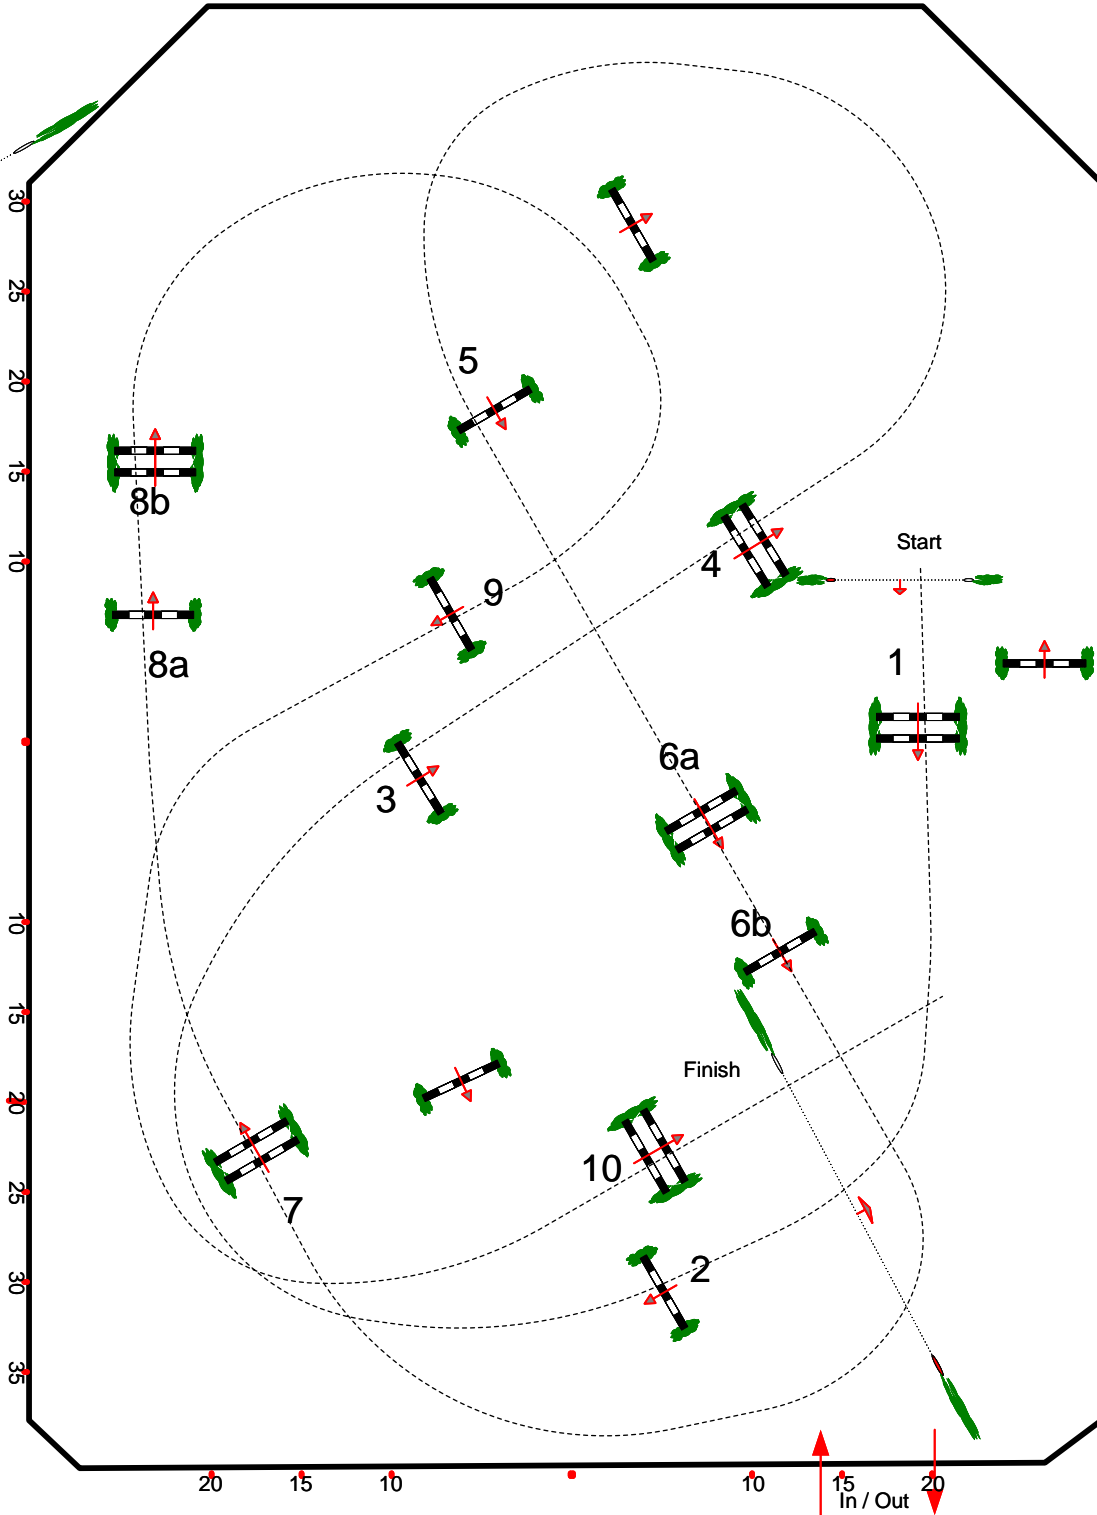

755.5 Year Old Young Jumper

Table: II	
National RG:	
Speed:	325 m/min
Length:	450 m
Time allowed:	84 sec
Time limit:	168 sec
Obstacles:	1-10
Efforts:	12
Penalty sec	
Closed combination:	
1st Jump-off:	
Length:	0 m
Time allowed:	0 sec
Time limit:	0 sec

Course Designer: Jasen Shelley

ESP Holiday and Horses

Friday, November 29, 2024

Mogavero

788).1.20m Open Jumper
720).1.20 1.20m Jr/Am Jumper

Table: II
National RG: 2d

Speed: 350 m/min

Length: 260 m
Time allowed: 45 sec
Time limit: 90 sec