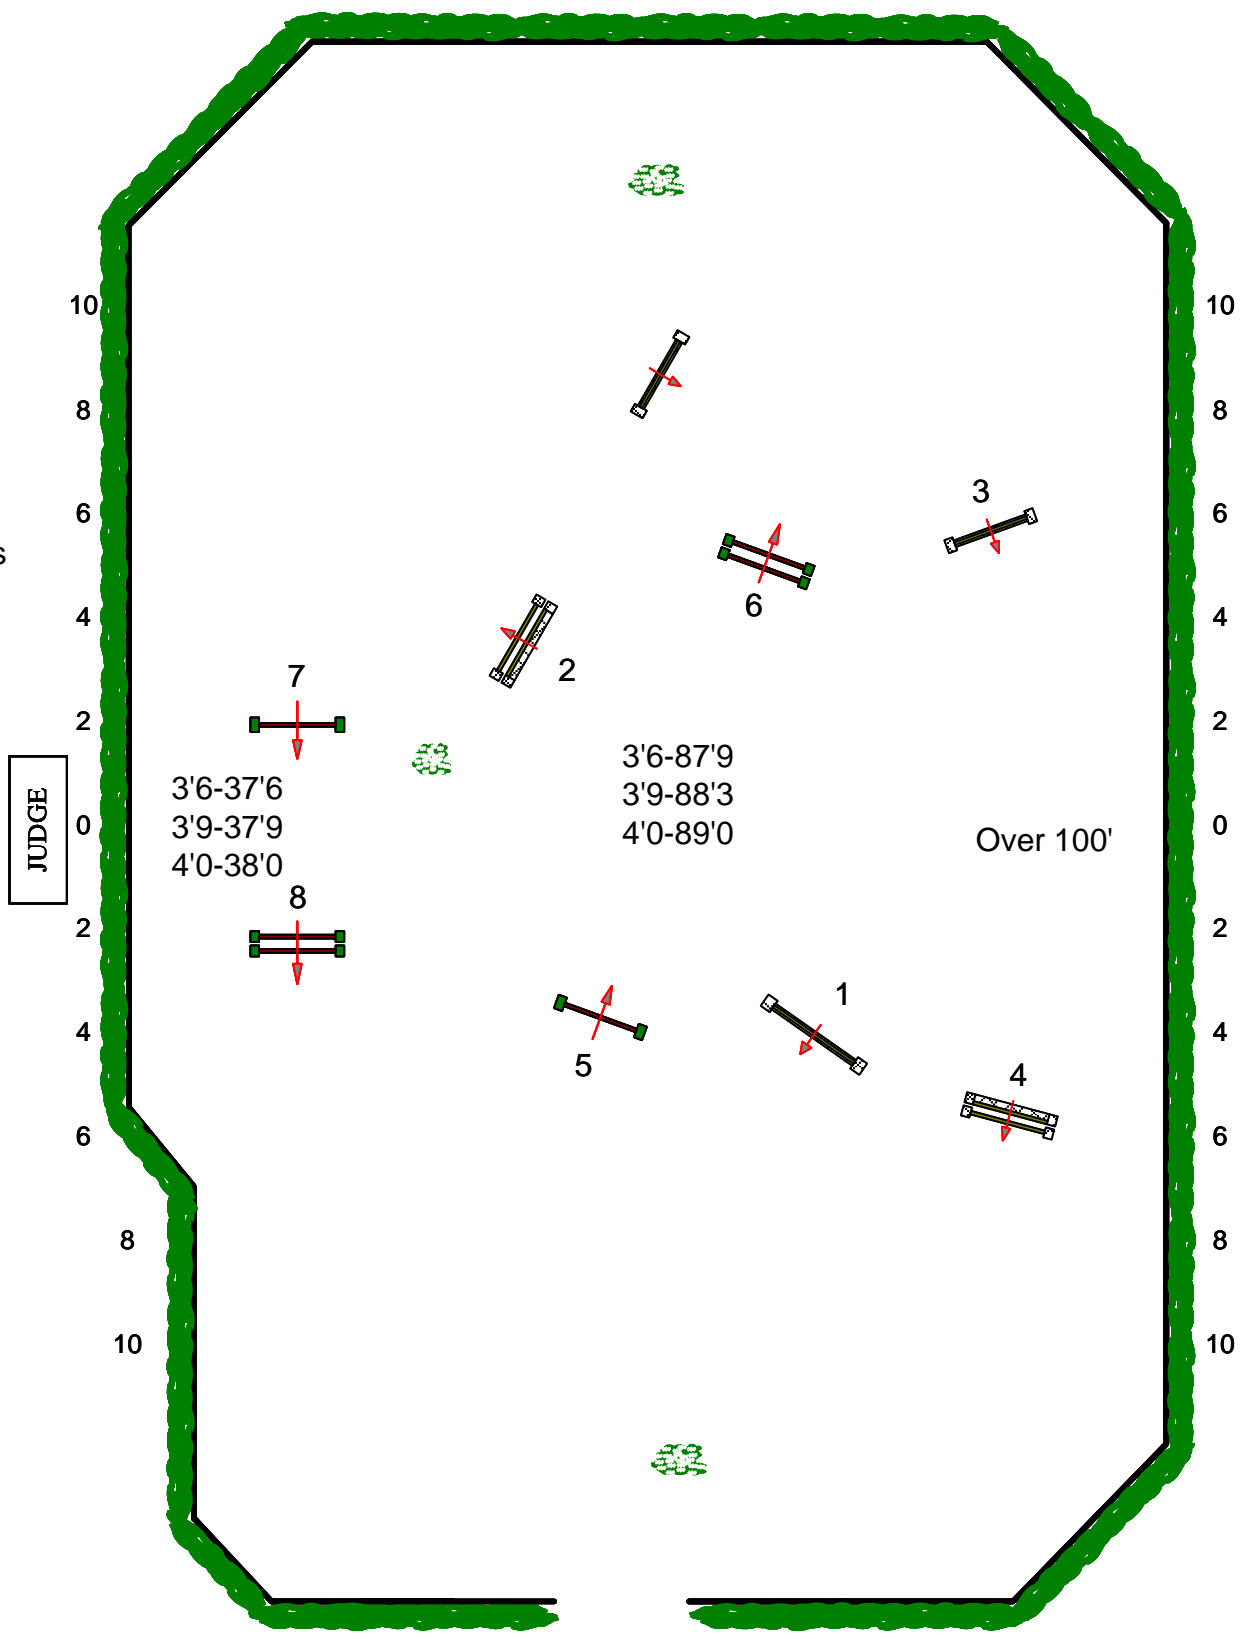

**WEF 12 Rolex CSI5\*/CSI2\* WCHR USEF 6\***

**ER Mische Grand Hunter**

**Wednesday, March 26, 2025**

All First Hunters  
Fences 1-8

Semantha Burger

**WEF 12 Rolex CSI5\*/CSI2\* WCHR USEF 6\***

**ER Mische Grand Hunter**

**Wednesday, March 26, 2025**

All Handy Hunters  
Fences 1-8

Semantha Burger