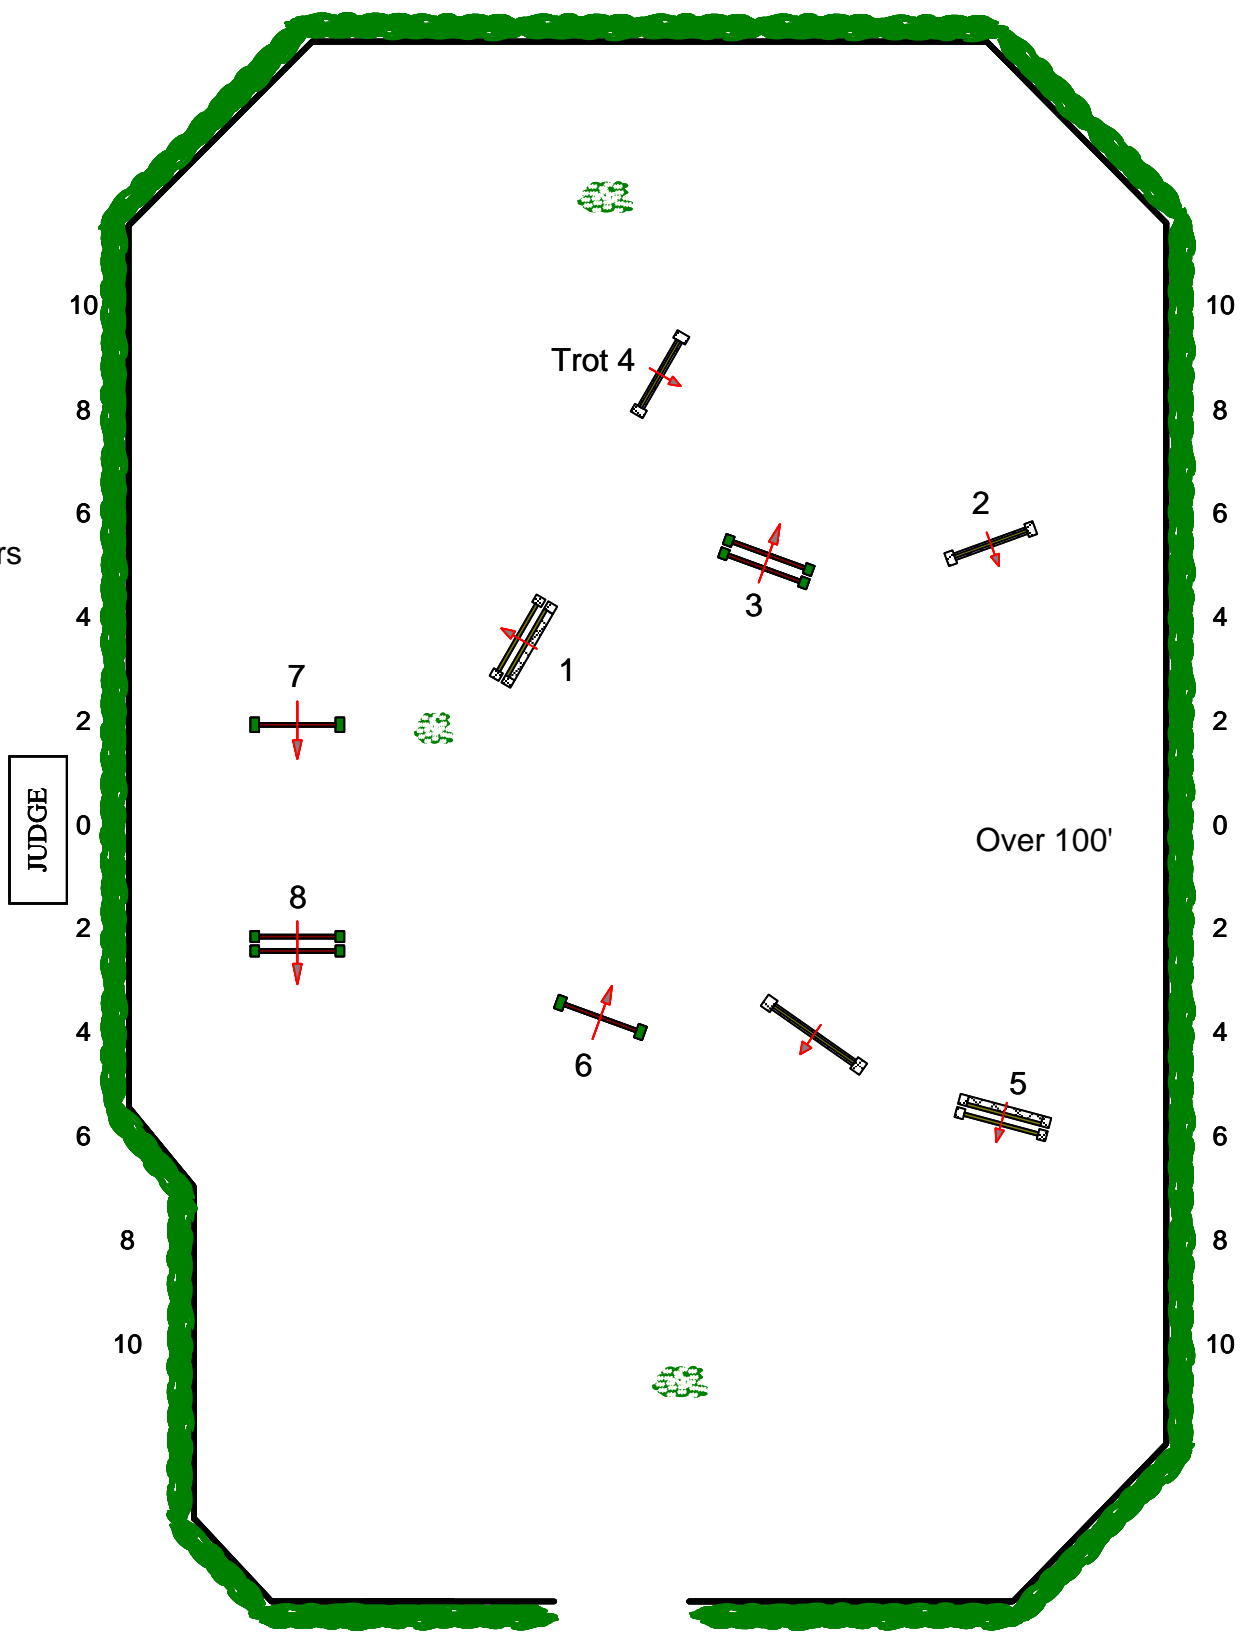

**WEF 12 Rolex CSI5\*/CSI2\* WCHR USEF 6\***

**ER Mische Grand Hunter**

**Wednesday, March 26, 2025**

All First Hunters  
Fences 1-8

Semantha Burger

**WEF 12 Rolex CSI5\*/CSI2\* WCHR USEF 6\***

**ER Mische Grand Hunter**

**Wednesday, March 26, 2025**

All Handy Hunters  
Fences 1-8

Semantha Burger