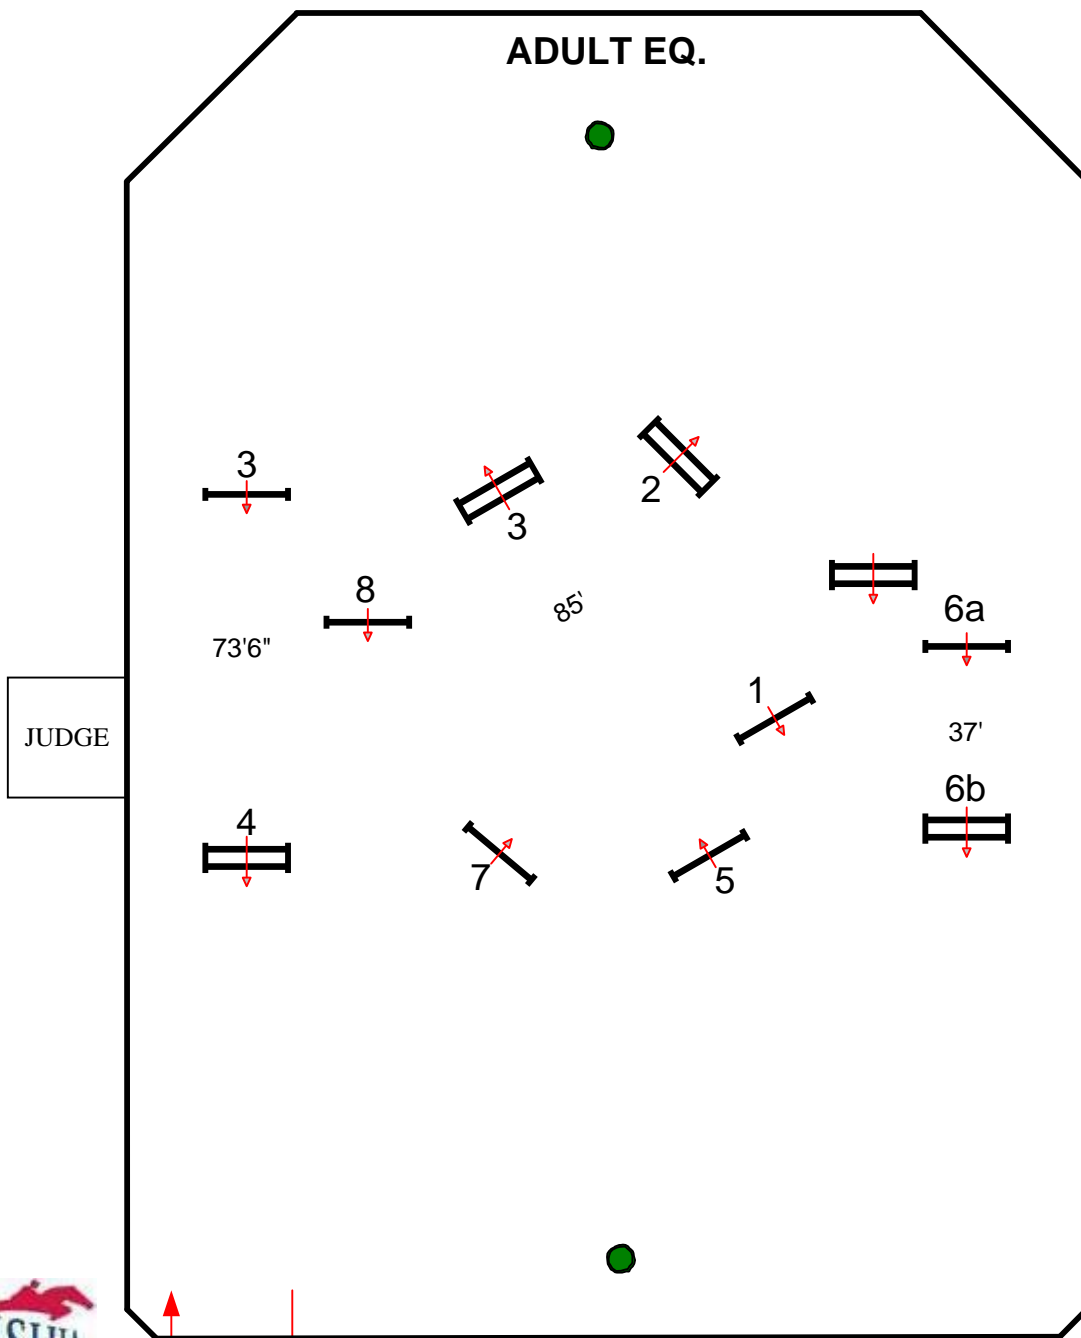

SPRING 1

ROST

ROUND 1

ADULT EQ.

JUDGE

In / Out

FENCES 1-8

BY: DANNY MOORE