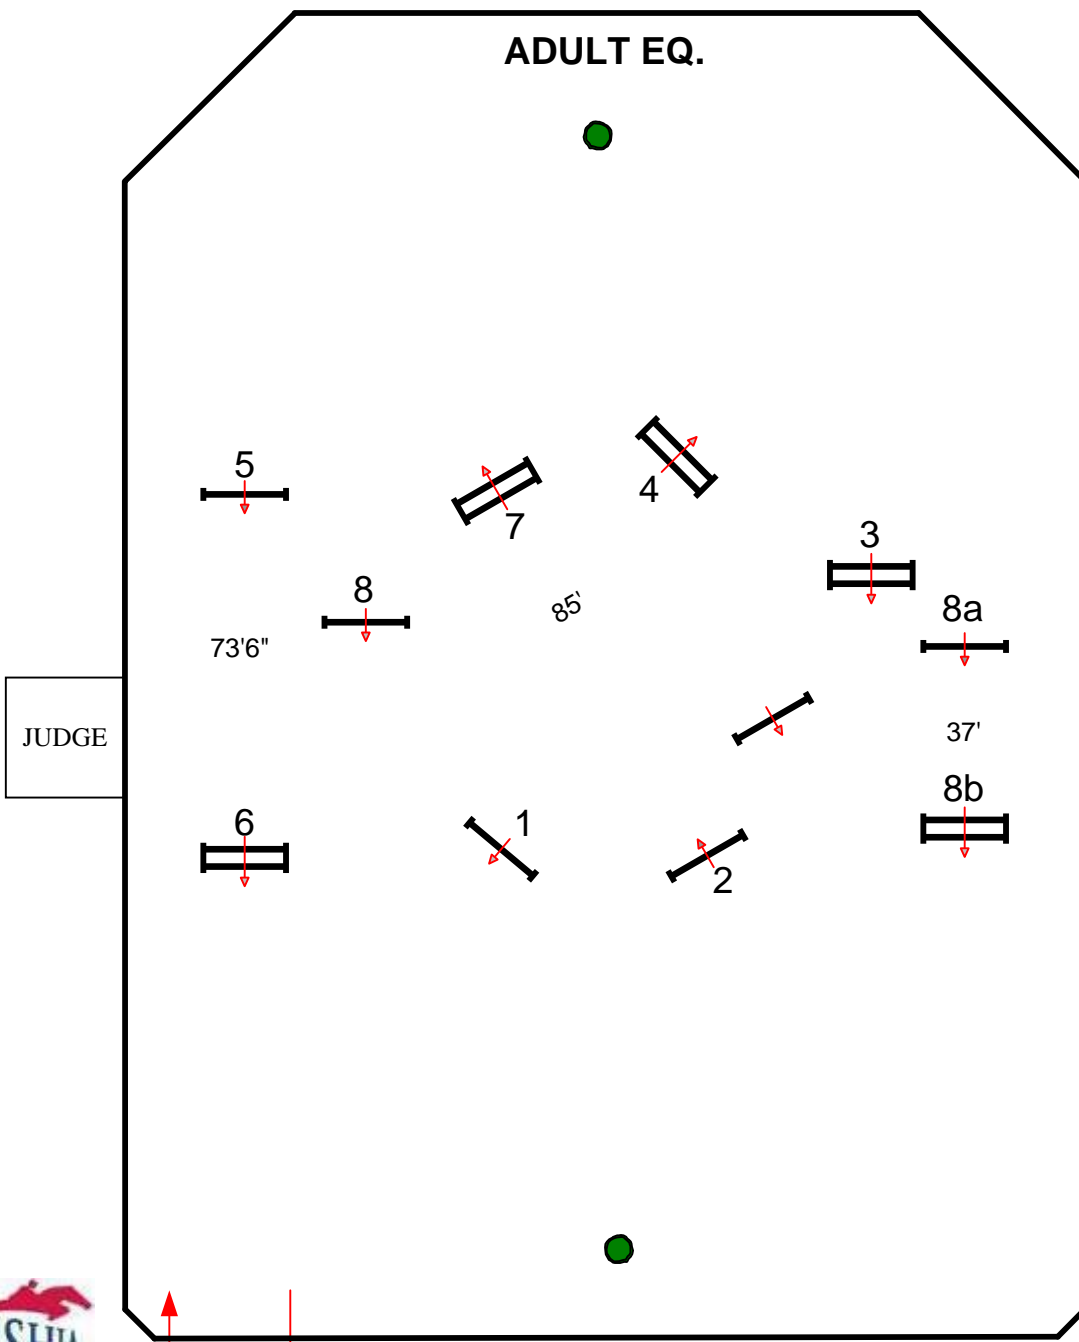

In / Out

FENCES 1-8

BY: DANNY MOORE 

SPRING 1

ROST

ROUND 2

ADULT EQ.

FENCES 1-8b

SPRING 1

ROST

WARM UP

JUDGE

73'6"

85'

37'

In / Out

FENCES 1-8

BY: DANNY MOORE 

SPRING 1

ROST

ROUND 1

JUDGE

In / Out

FENCES 1-8