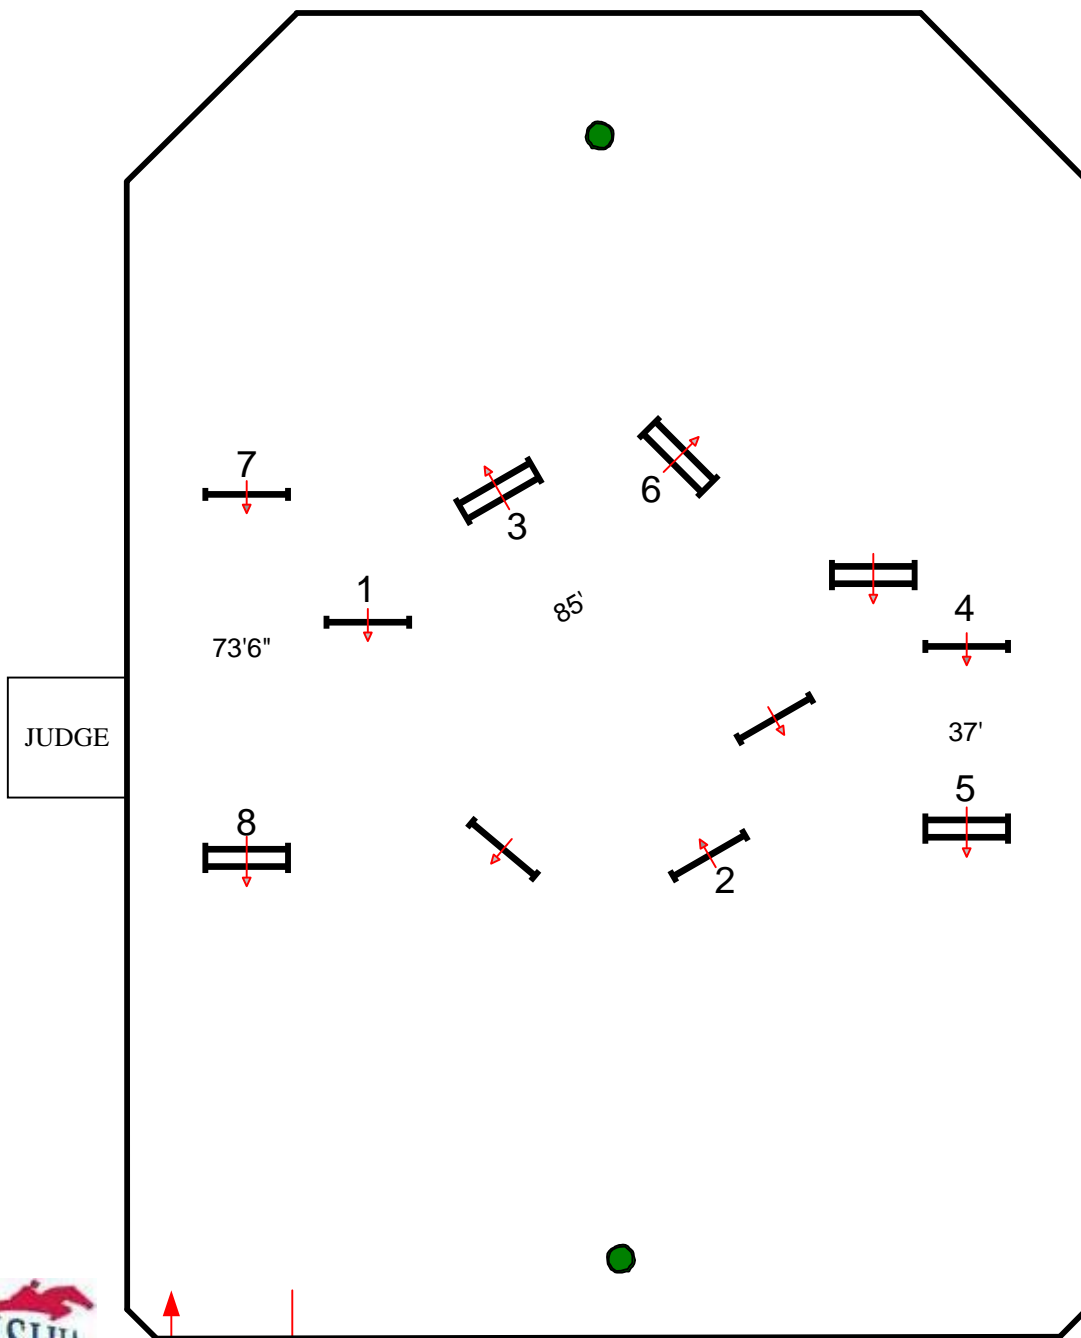

In / Out

FENCES 1-8

BY: DANNY MOORE 

SPRING 1

ROST

ROUND 2

ADULT EQ.

FENCES 1-8b

SPRING 1

ROST

WARM UP

JUDGE

73'6"

85'

37'

In / Out