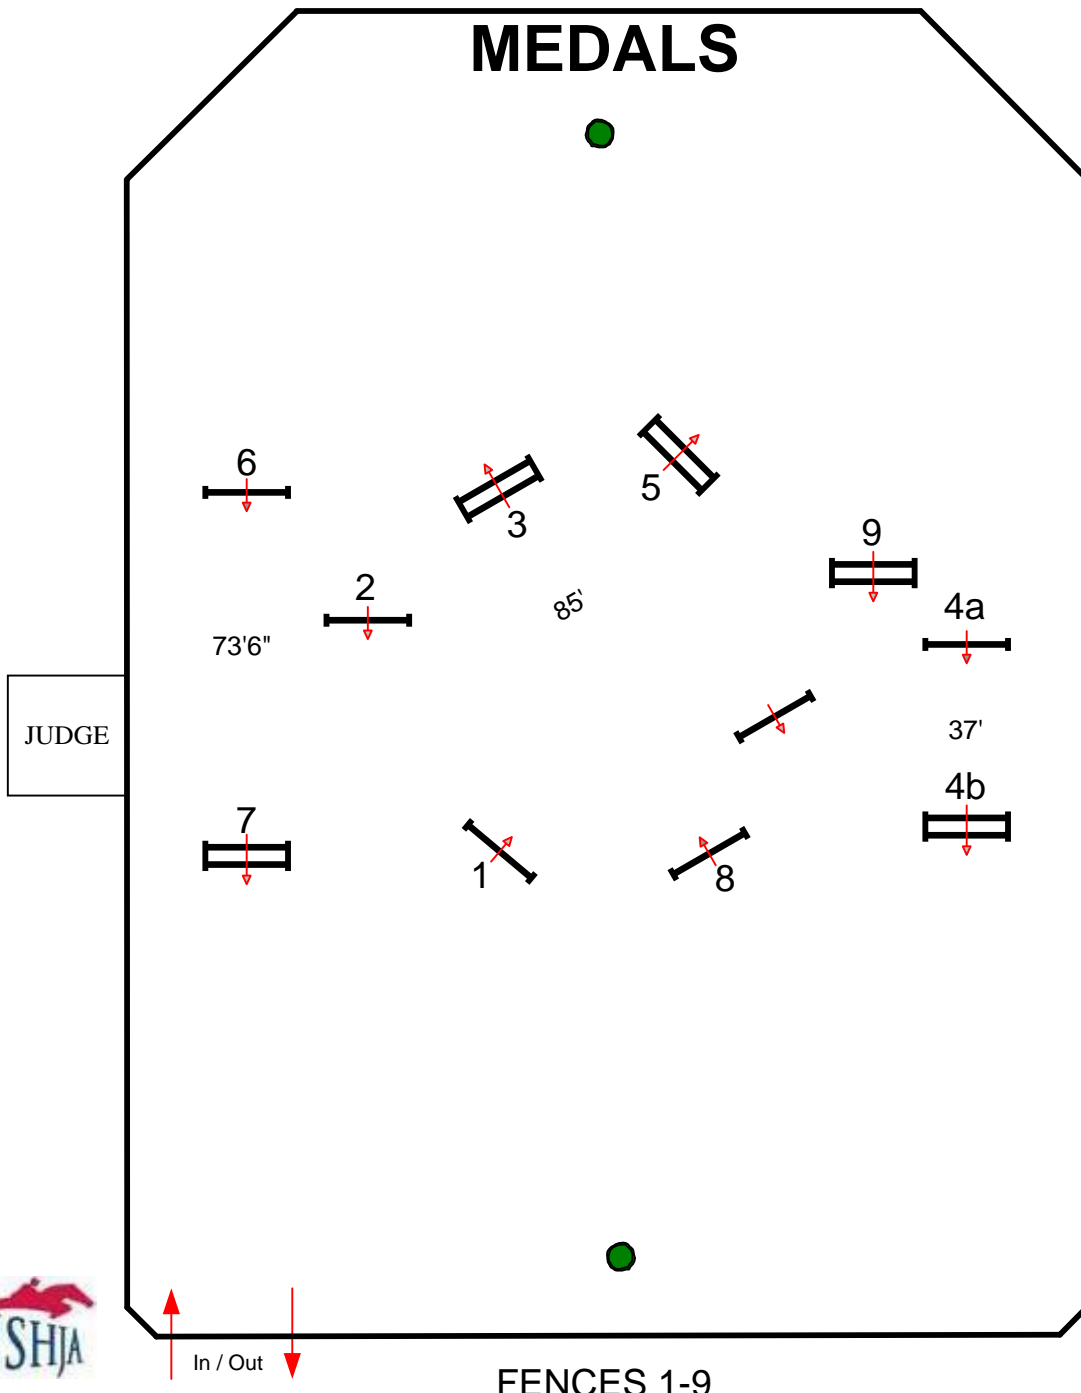

SPRING 1

ROST

ARIAT ADULT / T.H.I.S. CHILD MEDALS