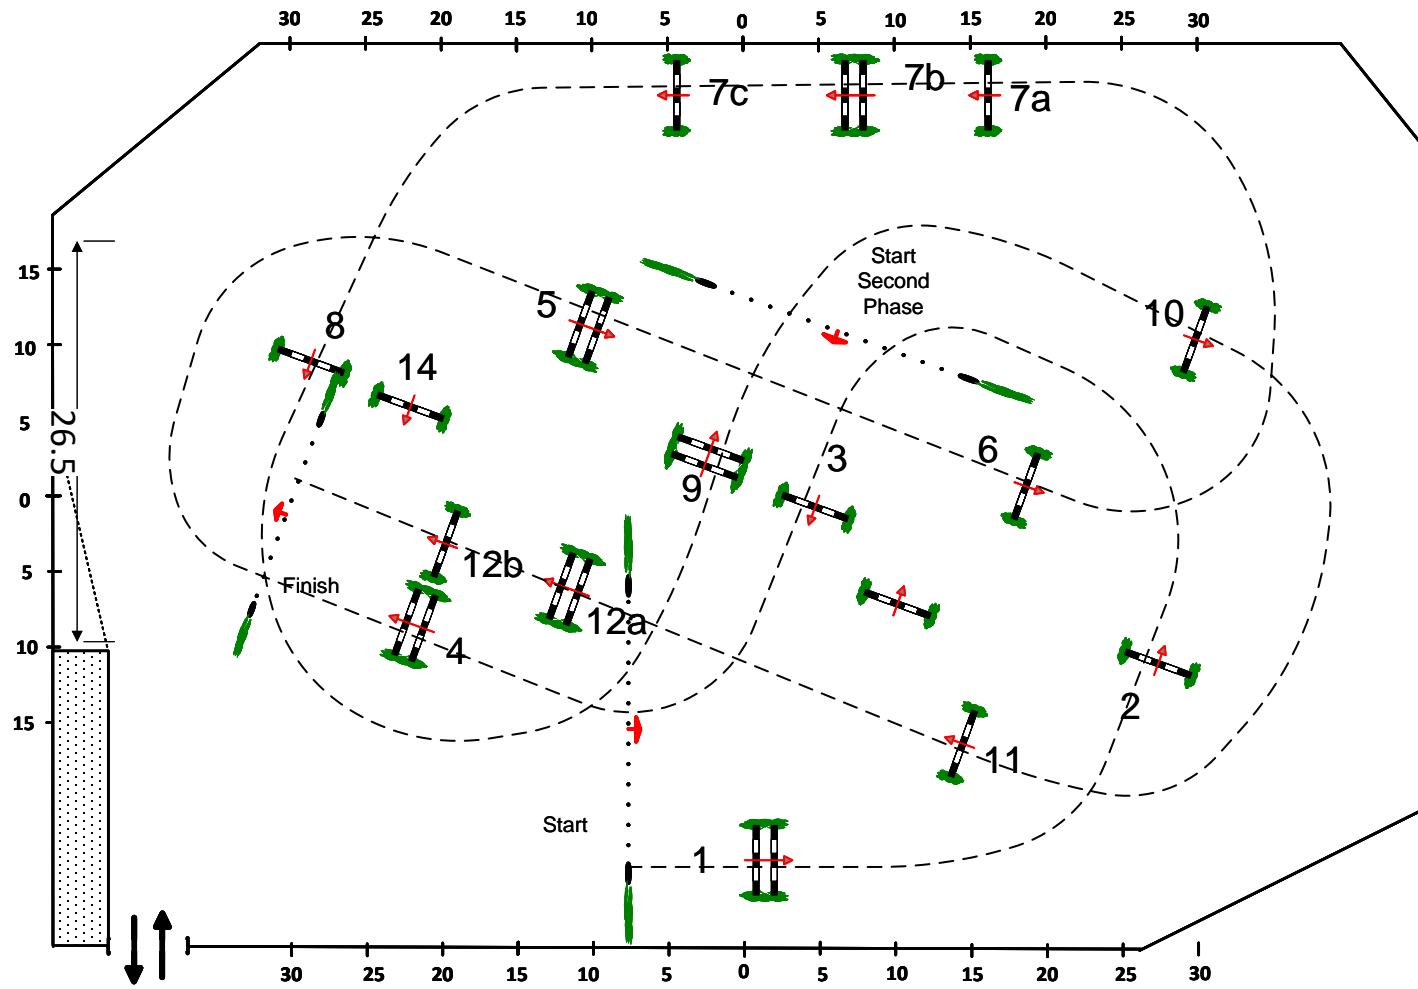

# ESP Holiday Finale

743).1.15m Junior Jumper Classic  
763).1.15m Amateur Jumper Classic

Sunday, December 15, 2024

DENEMETHY

Table: II  
National RG: 2b  
FEI RG / Art.  
Height: 1.15 m

Speed: 350 m/min

Length: 470 m  
Time allowed: 81 sec  
Time limit: 162 sec

Obstacles: 1-12  
Efforts: 15  
Penalty sec  
Closed combination:

1st Jump-off:  
3-4-14-9-10-11-12a-12b  
Length: 300 m  
Time allowed: 52 sec  
Time limit: 104 sec

2nd Jump-off:  
Length: 0 m  
Time allowed: 0 sec  
Time limit: 0 sec