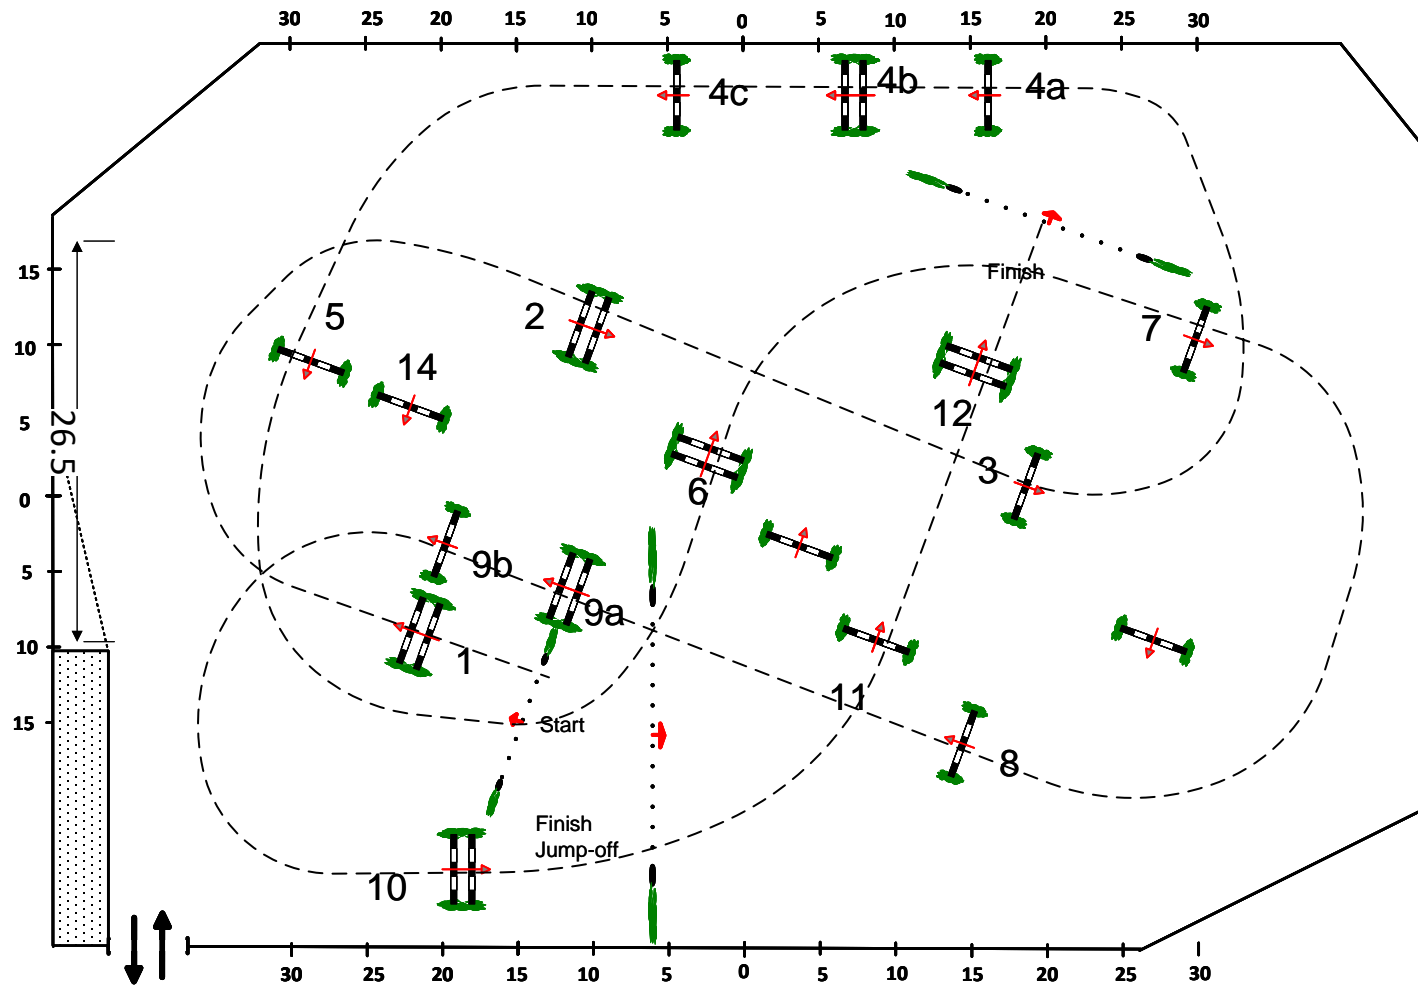

## 723).1.20m Junior/Amateur Jumper Classic

DENEMETHY

Sunday, December 15, 2024

Table: II  
 National RG: 2b  
 FEI RG / Art.  
 Height: 1.20 m

Speed: 350 m/min

Length: 470 m  
 Time allowed: 81 sec  
 Time limit: 162 sec

Obstacles: 1-12  
 Efforts: 15  
 Penalty sec  
 Closed combination:

1st Jump-off:  
1-14-6-7-8-9a-9b-10  
 Length: 300 m  
 Time allowed: 52 sec  
 Time limit: 104 sec

2nd Jump-off:  
 Length: 0 m  
 Time allowed: 0 sec  
 Time limit: 0 sec

Course Designer: Jasen Shelley

1

DENEMETHY 1:500

Course Designer: Jasen Shelley

2

DENEMETHY 1:500