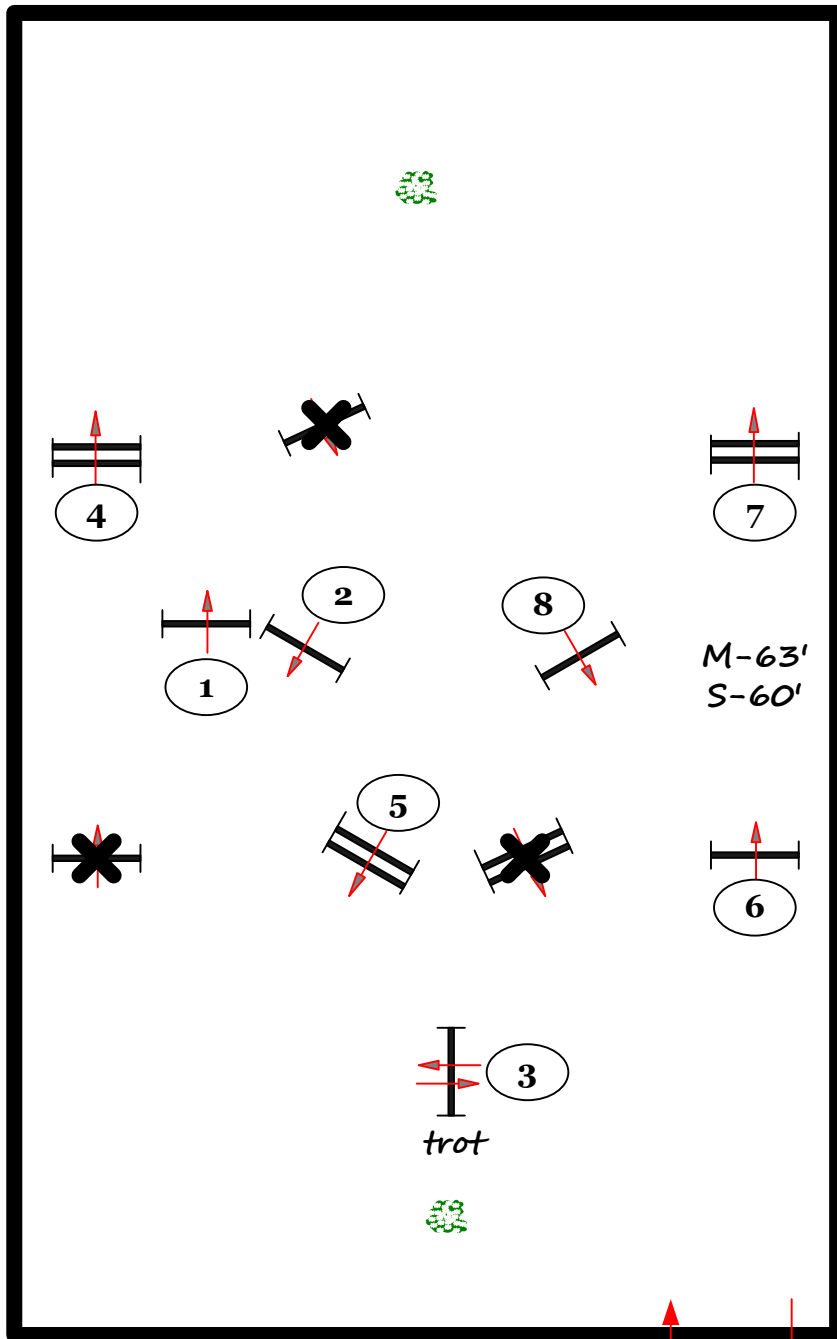

Winter Equestrian Festival

WEF II

Ring 12

Second Course *handy*

fences 1-8

Small Pony Hunter

Medium Pony Hunter

Course design by Robert McGregor

In / Out