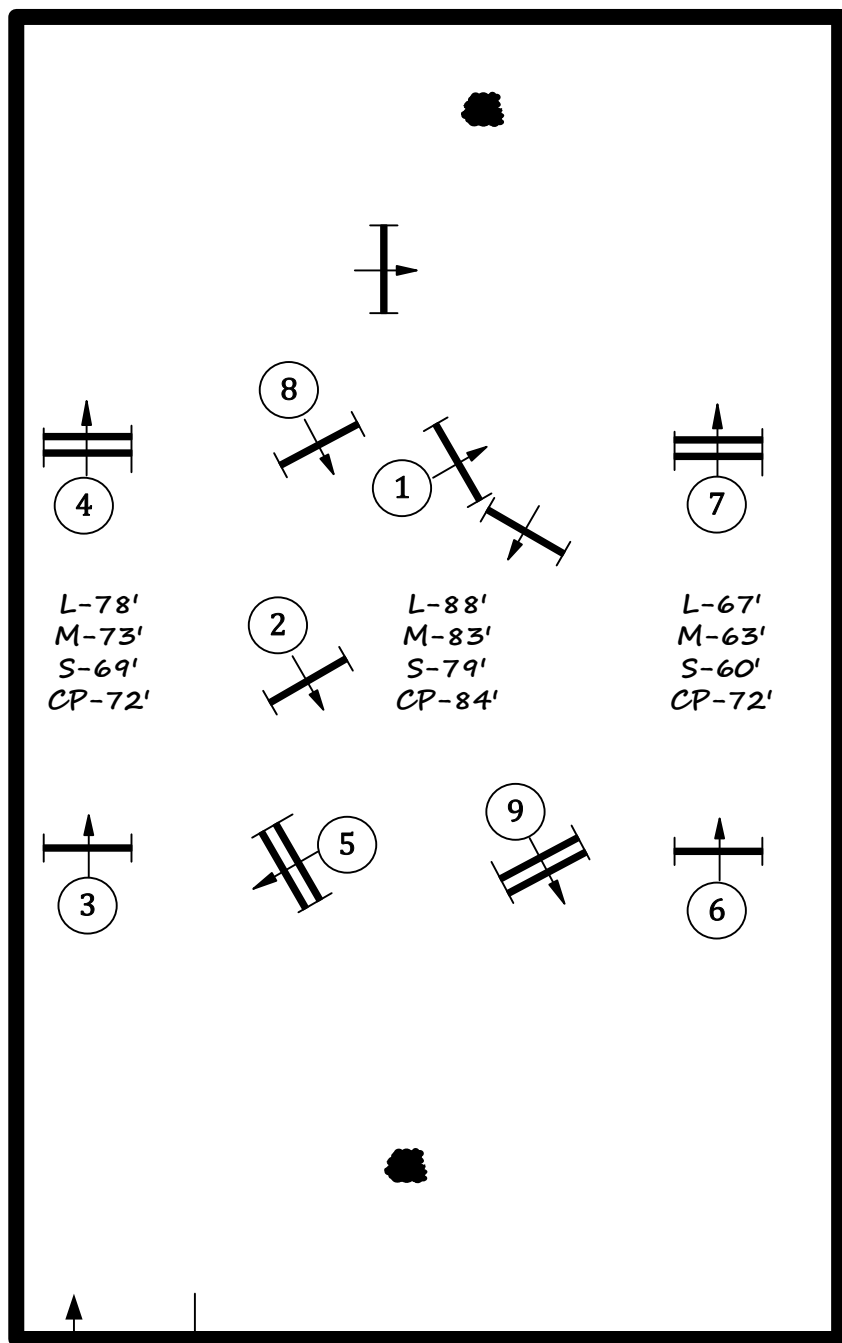

Winter Equestrian Festival

WEF 12

Ring 11

Classic Course

fences 1-9

Small Green Pony
Hunter Classic

Medium Green Pony
Hunter Classic

Large Green Pony
Hunter Classic

Large Pony Hunter
Hunter Classic

L-78'
M-73'
S-69'
CP-72'

L-88'
M-83'
S-79'
CP-84'

L-67'
M-63'
S-60'
CP-72'

Course design by Robert McGregor

Winter Equestrian Festival

WEF 12

Ring 11

Classic Course

fences 1-9

Small Green Pony
Hunter Classic

Medium Green Pony
Hunter Classic

Large Green Pony
Hunter Classic

Large Pony Hunter
Hunter Classic

L-78'
M-73'
S-69'
CP-72'

L-88'
M-83'
S-79'
CP-84'

Medium Green Pony Hunter

Large Green Pony Hunter

Large Pony Hunter

Childrens Pony Hunter
Small/Medium

Childrens Pony Hunter
Large

L-78'
M-73'
S-69'
CP-72'

L-88'
M-83'
S-79'
CP-84'

L-67'
M-63'
S-60'
CP-72'