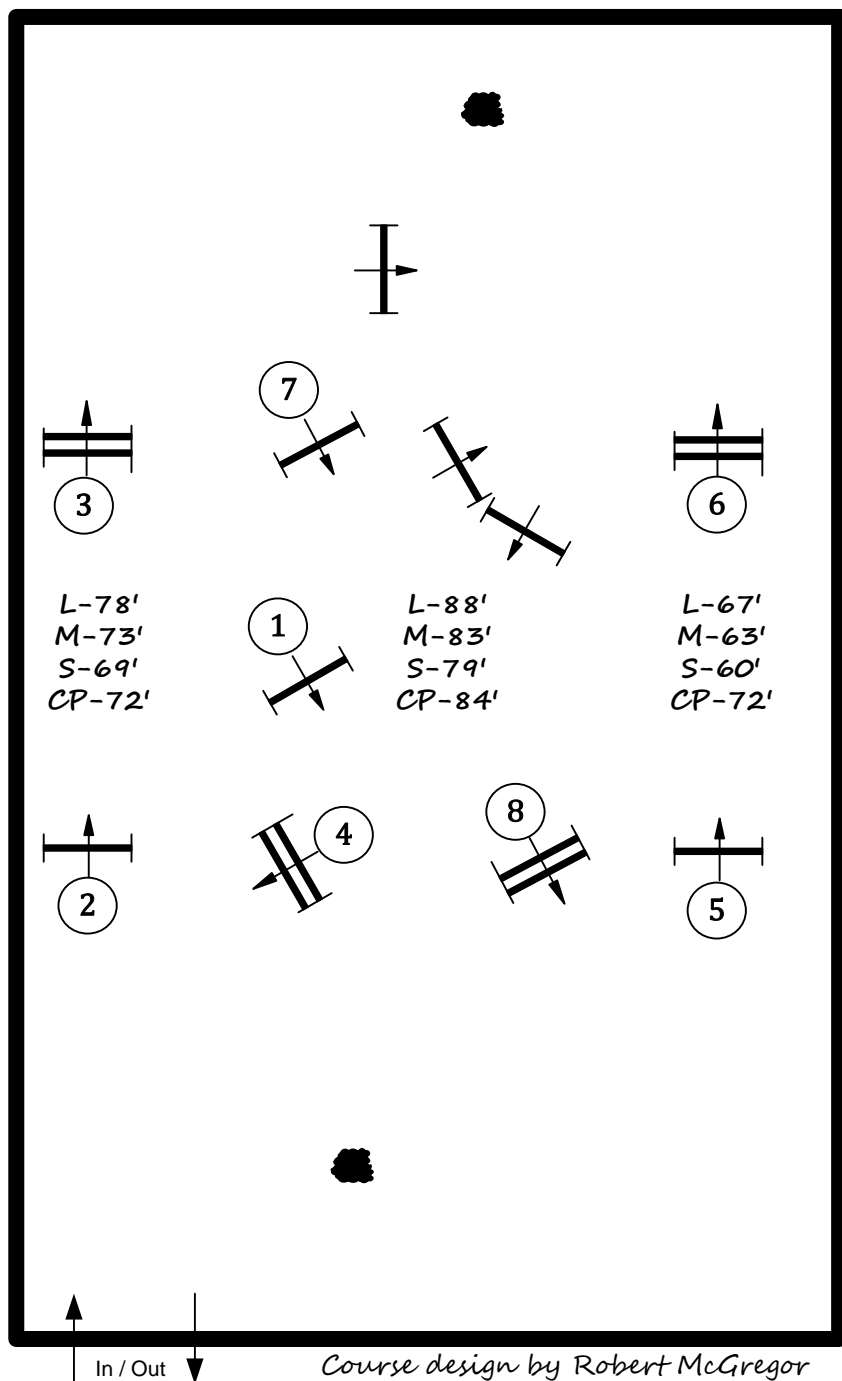

L-67'
M-63'
S-60'
CP-72'

Course design by Robert McGregor

Winter Equestrian Festival

WEF 12

Ring 11

First Course

fences 1-8

Small Green Pony Hunter

Medium Green Pony Hunter

Large Green Pony Hunter

Large Pony Hunter

Childrens Pony Hunter
Small/Medium

Childrens Pony Hunter
Large

L-78'
M-73'
S-69'
CP-72'

L-88'
M-83'
S-79'
CP-84'

L-67'
M-63'
S-60'
CP-72'