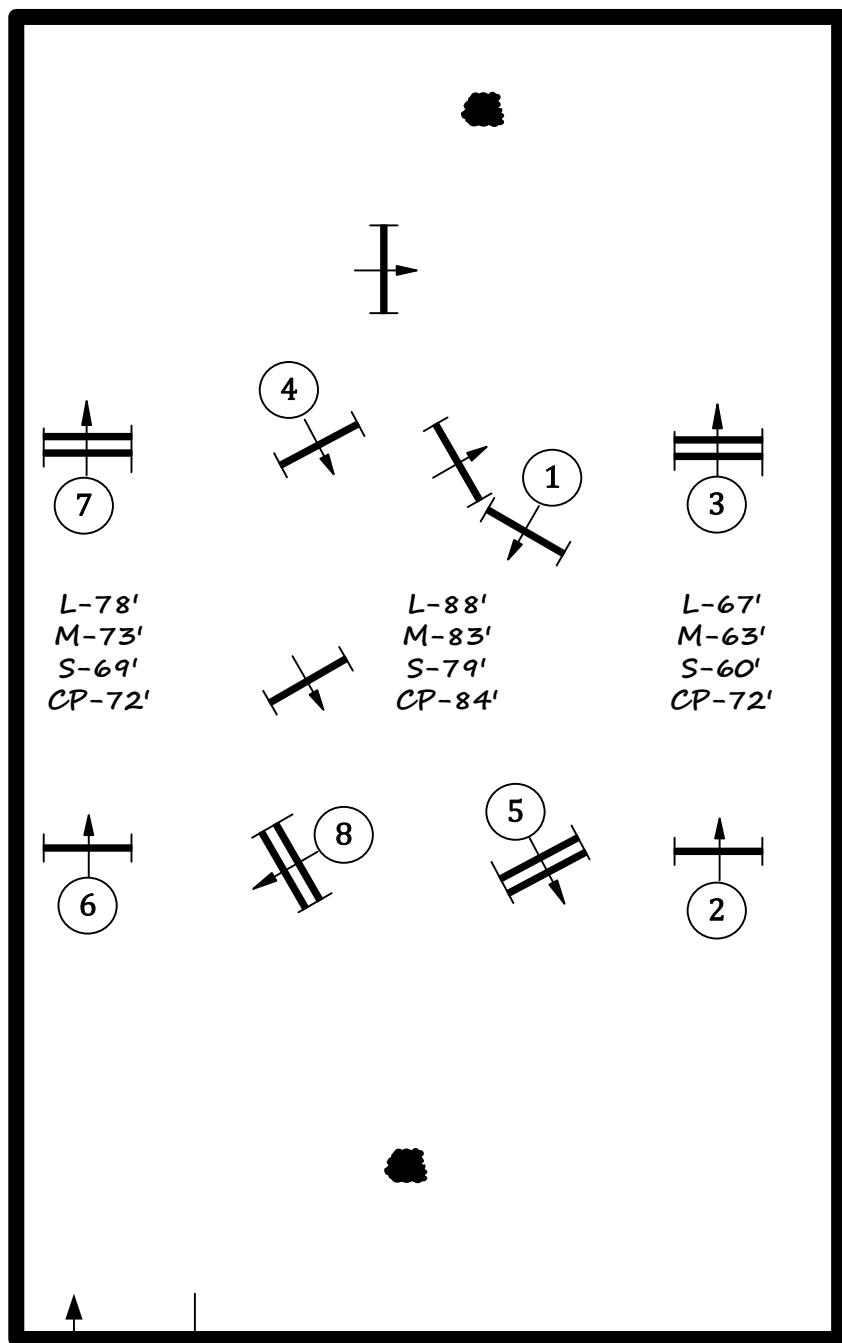

Winter Equestrian Festival

WEF 12

Ring 11

Second Course

fences 1-8

Small Green Pony Hunter

Medium Green Pony Hunter

Large Green Pony Hunter

Childrens Pony Hunter

Large

L-78'
M-73'
S-69'
CP-72'

L-88'
M-83'
S-79'
CP-84'

L-67'
M-63'
S-60'
CP-72'

Course design by Robert McGregor