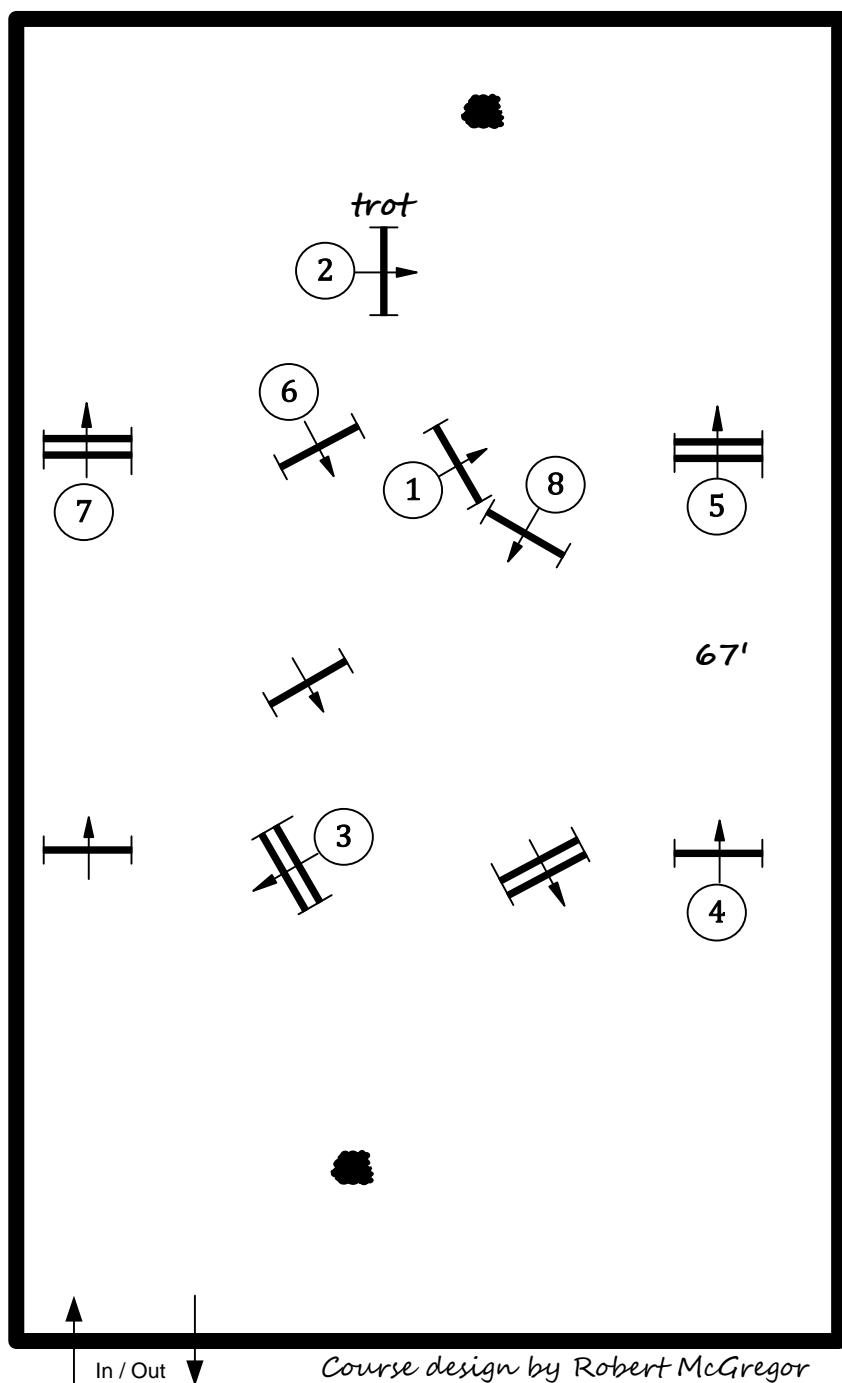

Medium Green Pony Hunter

Large Green Pony Hunter

Large Pony Hunter

Childrens Pony Hunter
Small/Medium

Childrens Pony Hunter
Large

L-78'
M-73'
S-69'
CP-72'

L-88'
M-83'
S-79'
CP-84'

L-67'
M-63'
S-60'
CP-72'

Course design by Robert McGregor

Winter Equestrian Festival

WEF 12

Ring 11

Second Course *handy*

fences 1-8

Large Pony Hunter

Course design by Robert McGregor

Childrens Pony Hunter

Large

L-78'
M-73'
S-69'
CP-72'

L-88'
M-83'
S-79'
CP-84'

L-67'
M-63'
S-60'
CP-72'

Course design by Robert McGregor