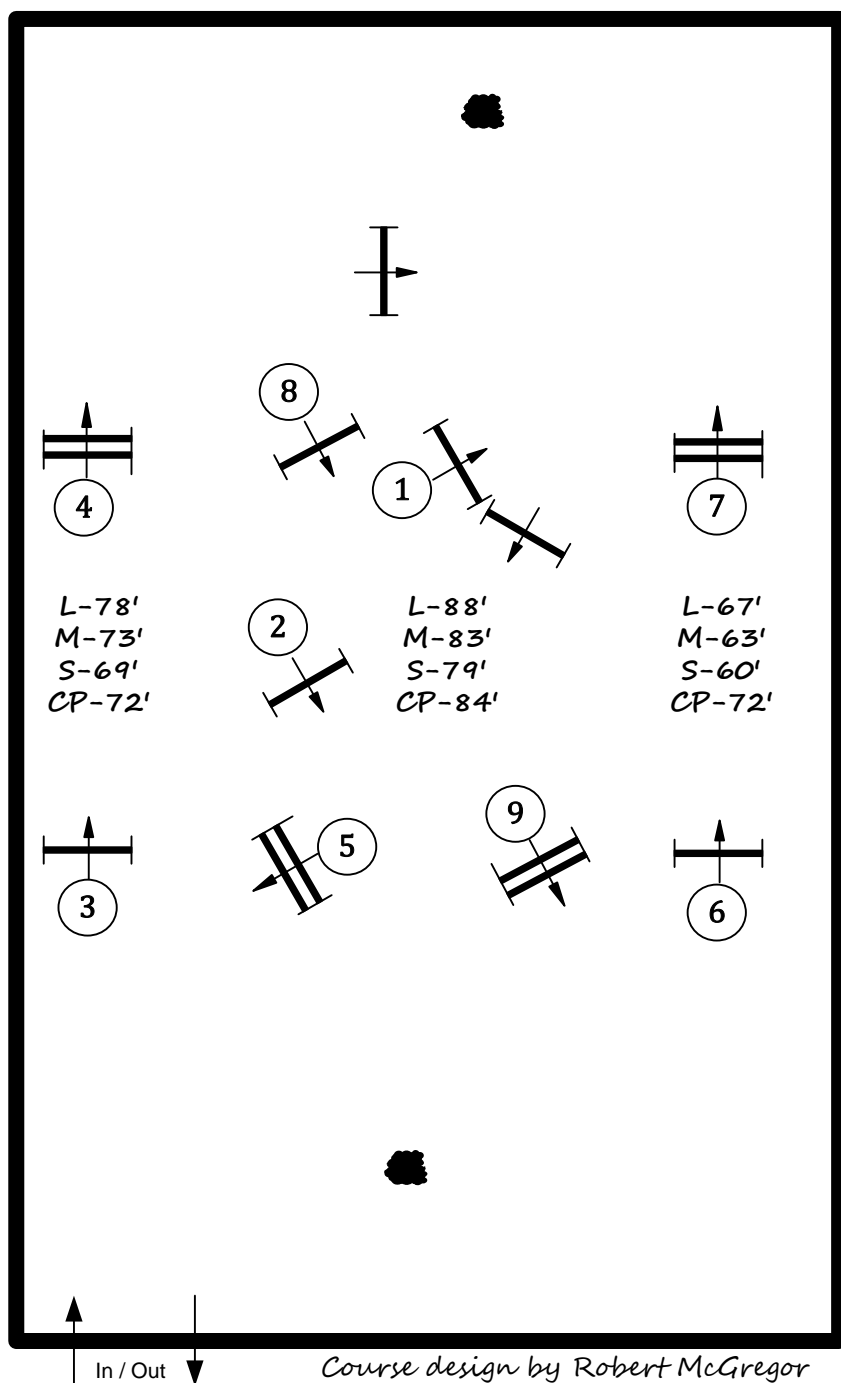

Large Pony Hunter
Hunter Classic

L-78'
M-73'
S-69'
CP-72'

L-88'
M-83'
S-79'
CP-84'

L-67'
M-63'
S-60'
CP-72'

Course design by Robert McGregor

Winter Equestrian Festival

WEF 12

Ring 11

Classic Course

fences 1-9

Small Green Pony
Hunter Classic

Medium Green Pony
Hunter Classic

Large Green Pony
Hunter Classic

Large Pony Hunter
Hunter Classic

L-78'
M-73'
S-69'
CP-72'

L-88'
M-83'
S-79'
CP-84'

Medium Green Pony Hunter

Large Green Pony Hunter

Large Pony Hunter

Childrens Pony Hunter
Small/Medium

Childrens Pony Hunter
Large

L-78'
M-73'
S-69'
CP-72'

L-88'
M-83'
S-79'
CP-84'

L-67'
M-63'
S-60'
CP-72'