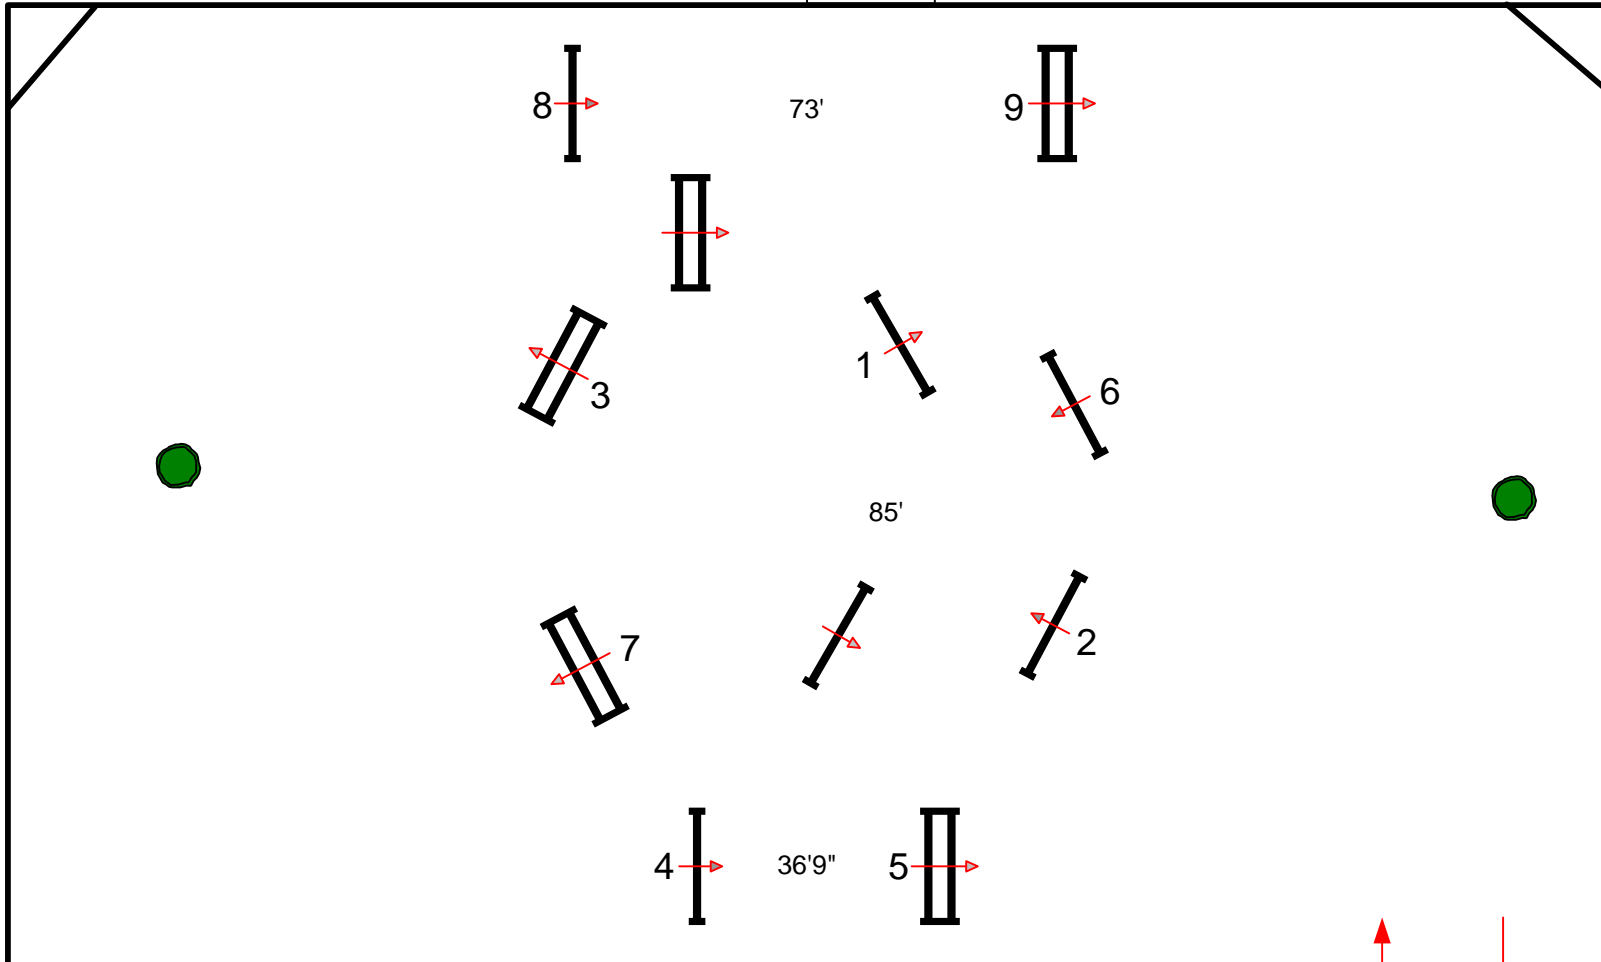

WEF 7

SOUTH RING

JUDGE

ROUND 1

FENCES 1-8

In / Out

DESIGNED BY:
DANNY
MOORE

WEF 7

SOUTH RING

JUDGE

ROUND 2

FENCES 1-8

In / Out

DESIGNED BY:
DANNY
MOORE

WEF 7

SOUTH RING

JUDGE

T.H.I.S. 14 & UNDER CHILD MEDAL

FENCES 1-8

DESIGNED BY:
DANNY
MOORE