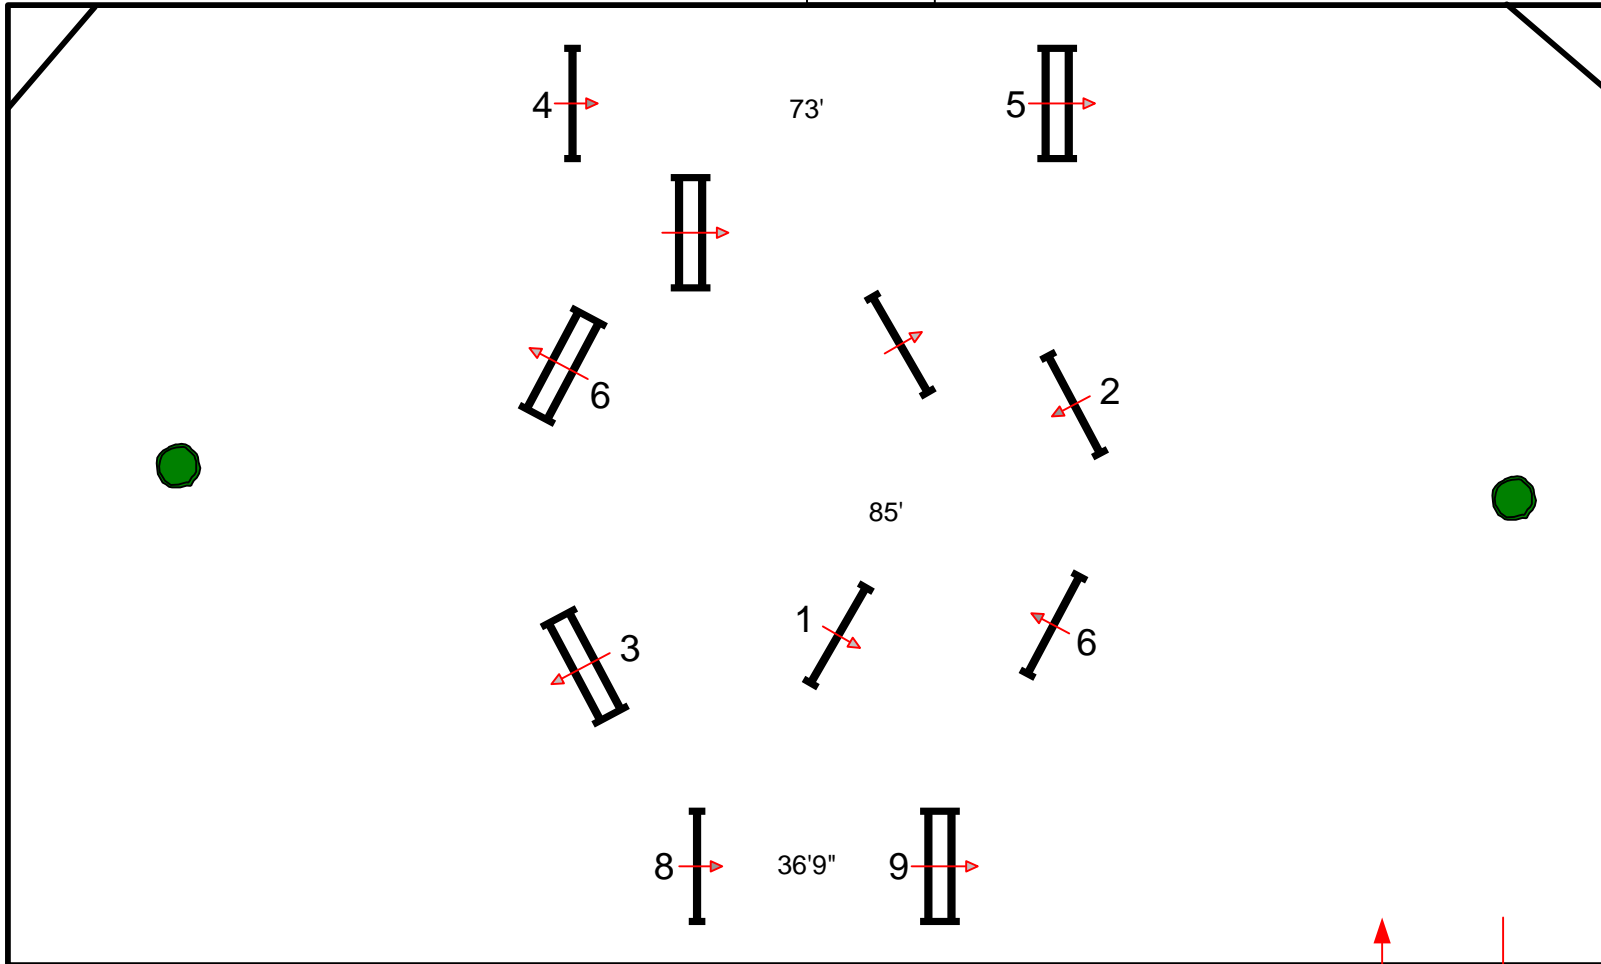

WEF 7

SOUTH RING

JUDGE

ROUND 1

FENCES 1-8

In / Out

DESIGNED BY:
DANNY
MOORE

WEF 7

SOUTH RING

JUDGE

ROUND 2

FENCES 1-8

In / Out

DESIGNED BY:
DANNY
MOORE

WEF 7

SOUTH RING

JUDGE

T.H.I.S. 14 & UNDER CHILD MEDAL

FENCES 1-8

DESIGNED BY:
DANNY
MOORE