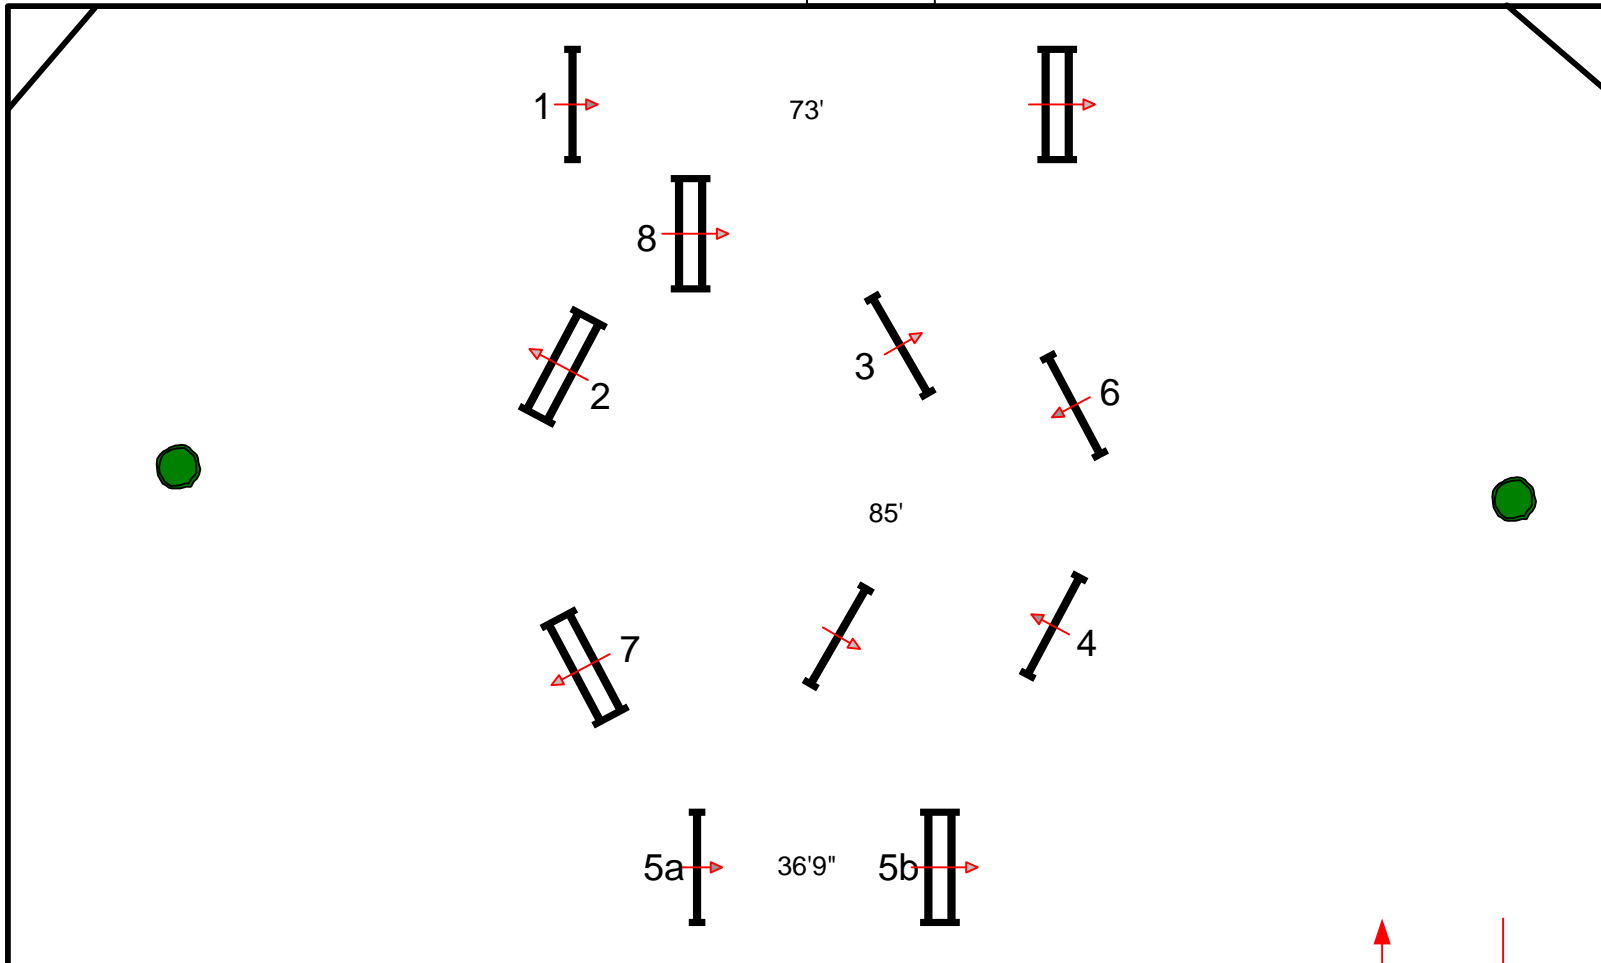

WEF 7

SOUTH RING

JUDGE

T.H.I.S. 14 & UNDER CHILD MEDAL

FENCES 1-8

DESIGNED BY:
DANNY
MOORE