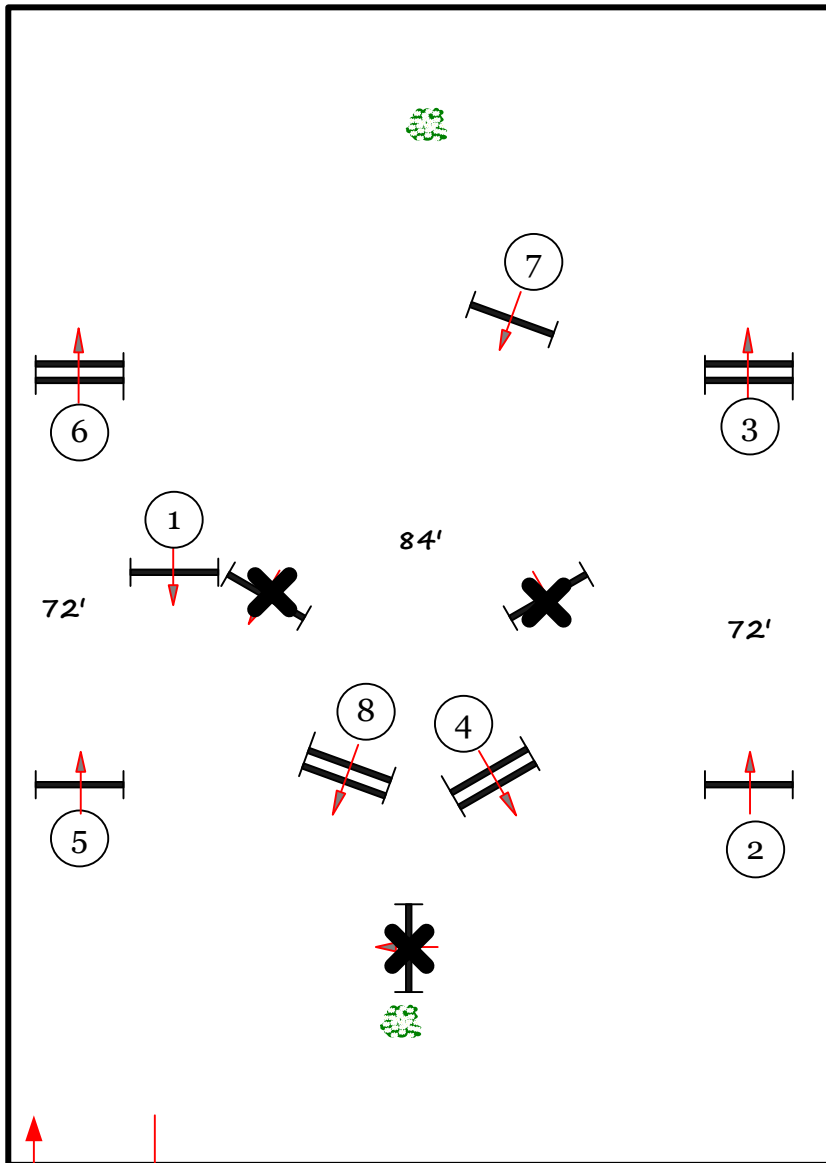

ESP Rita & Irish Flynn Memorial

Warmup Course

GDF Hunter 2

fences 1-8

Warmup

Course design by Robert McGregor