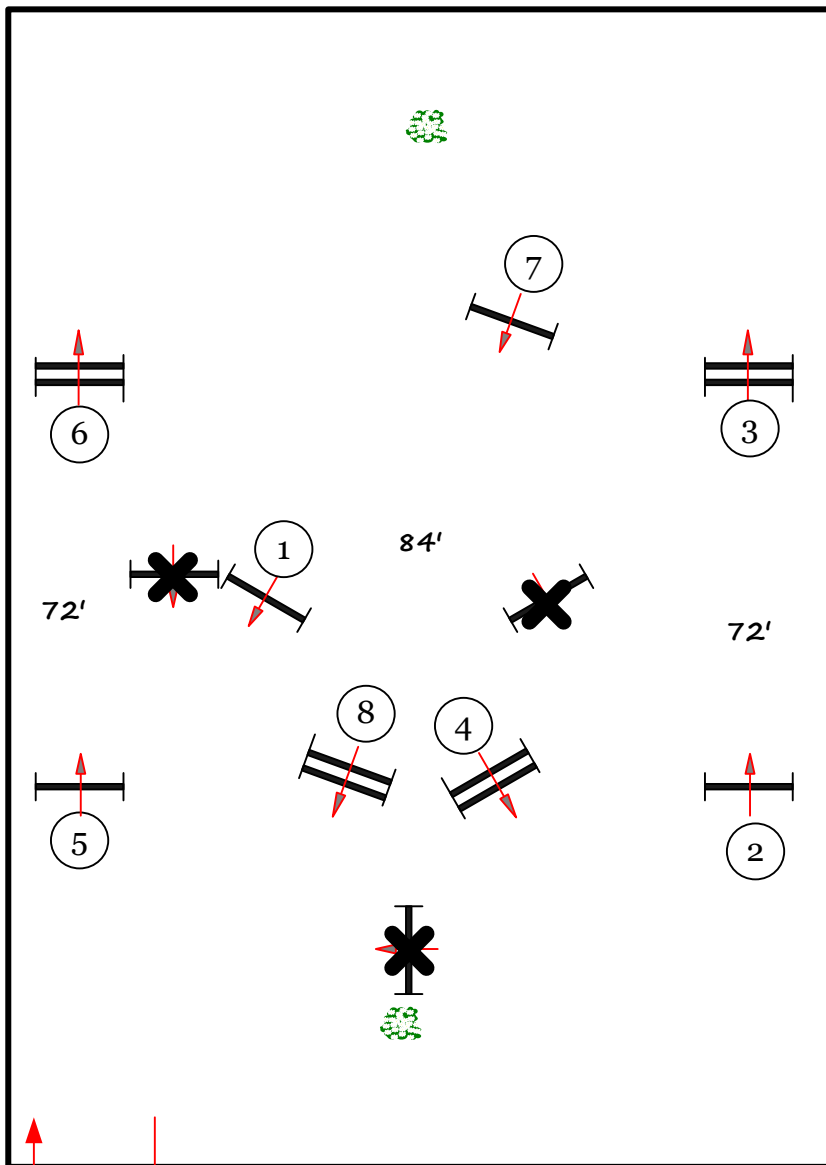

ESP Rita & Irish Flynn Memorial

First Course

GDF Hunter 2

fences 1-8

Short Stirrup Equitation

Modified Hunter
Childrens Pony Hunter

Child/Adult Equitation 2'6
Low Child/Adult Hunter

Course design by Robert McGregor

ESP Rita & Irish Flynn Memorial

First Course

GDF Hunter 2

fences 1-4

Crossrail Equitation

Course design by Robert McGregor

ESP Rita & Irish Flynn Memorial

Second Course

GDF Hunter 2

fences 1-8

Short Stirrup Equitation

Modified Hunter
Childrens Pony Hunter

Child/Adult Equitation 2'6
Low Child/Adult Hunter

Course design by Robert McGregor

ESP Rita & Irish Flynn Memorial

Second Course