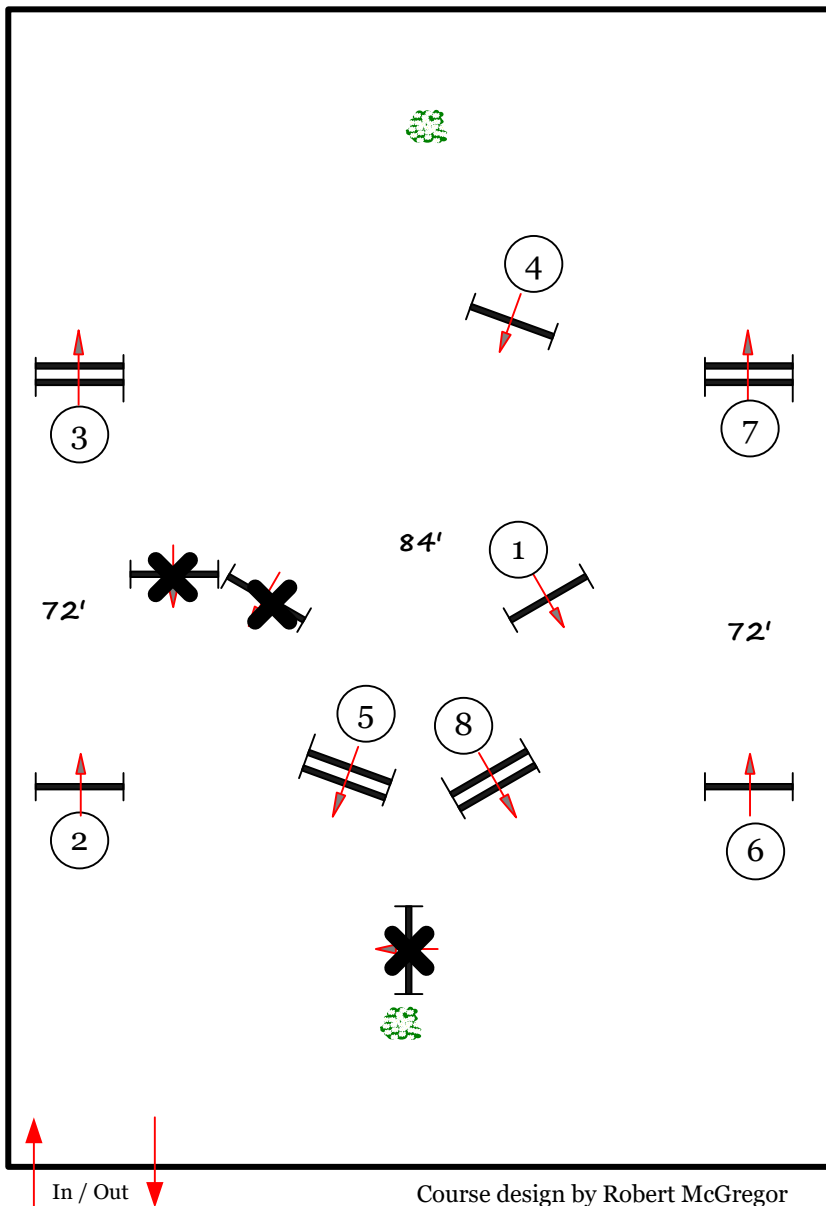

ESP Rita & Irish Flynn Memorial

First Course

GDF Hunter 2

fences 1-8

Short Stirrup Equitation

Modified Hunter
Childrens Pony Hunter

Child/Adult Equitation 2'6
Low Child/Adult Hunter

Course design by Robert McGregor

ESP Rita & Irish Flynn Memorial

First Course

GDF Hunter 2

fences 1-4

Crossrail Equitation

Course design by Robert McGregor

ESP Rita & Irish Flynn Memorial

Second Course

GDF Hunter 2

fences 1-8

Short Stirrup Equitation

Modified Hunter
Childrens Pony Hunter

Child/Adult Equitation 2'6
Low Child/Adult Hunter

Course design by Robert McGregor

ESP Rita & Irish Flynn Memorial

Second Course