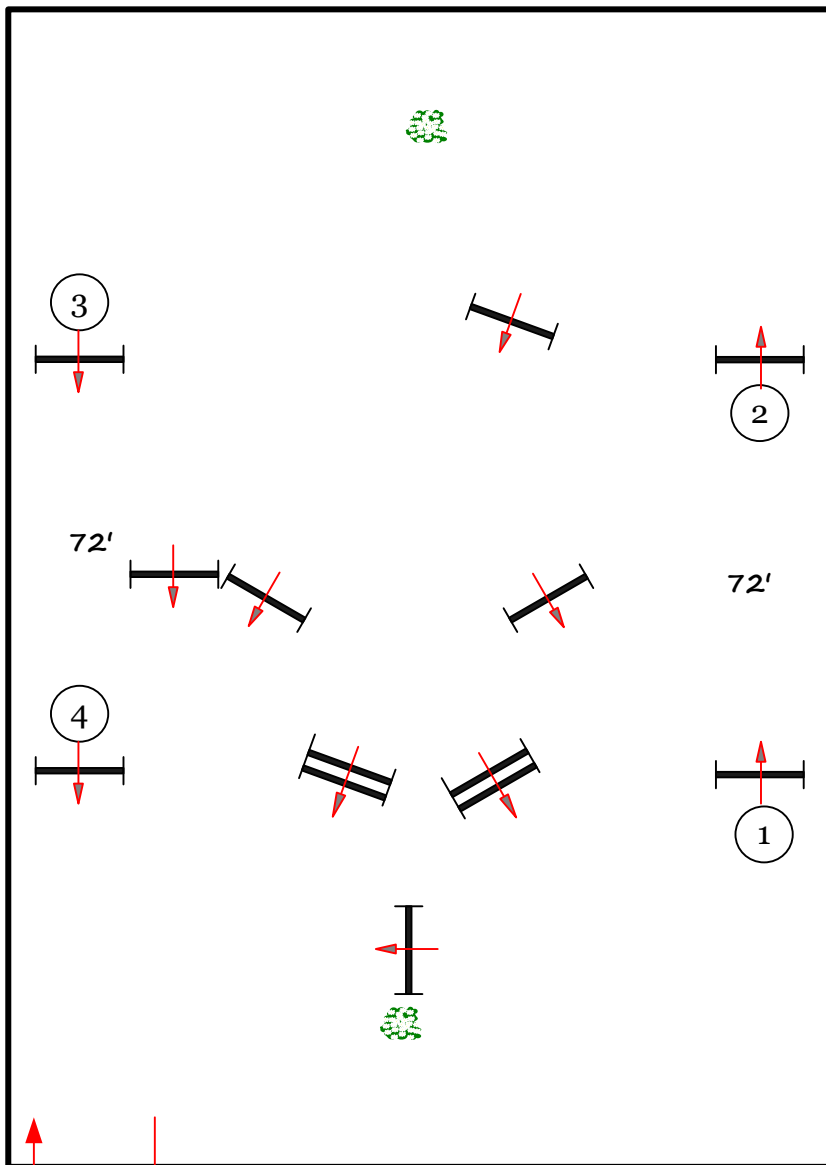

ESP Rita & Irish Flynn Memorial

First Course

GDF Hunter 2

fences 1-8

Short Stirrup Equitation

Modified Hunter
Childrens Pony Hunter

Child/Adult Equitation 2'6
Low Child/Adult Hunter

Course design by Robert McGregor

ESP Rita & Irish Flynn Memorial

First Course

GDF Hunter 2

fences 1-4

Crossrail Equitation

Course design by Robert McGregor

ESP Rita & Irish Flynn Memorial

Second Course

GDF Hunter 2

fences 1-8

Short Stirrup Equitation

Modified Hunter
Childrens Pony Hunter

Child/Adult Equitation 2'6
Low Child/Adult Hunter

Course design by Robert McGregor

ESP Rita & Irish Flynn Memorial

Second Course