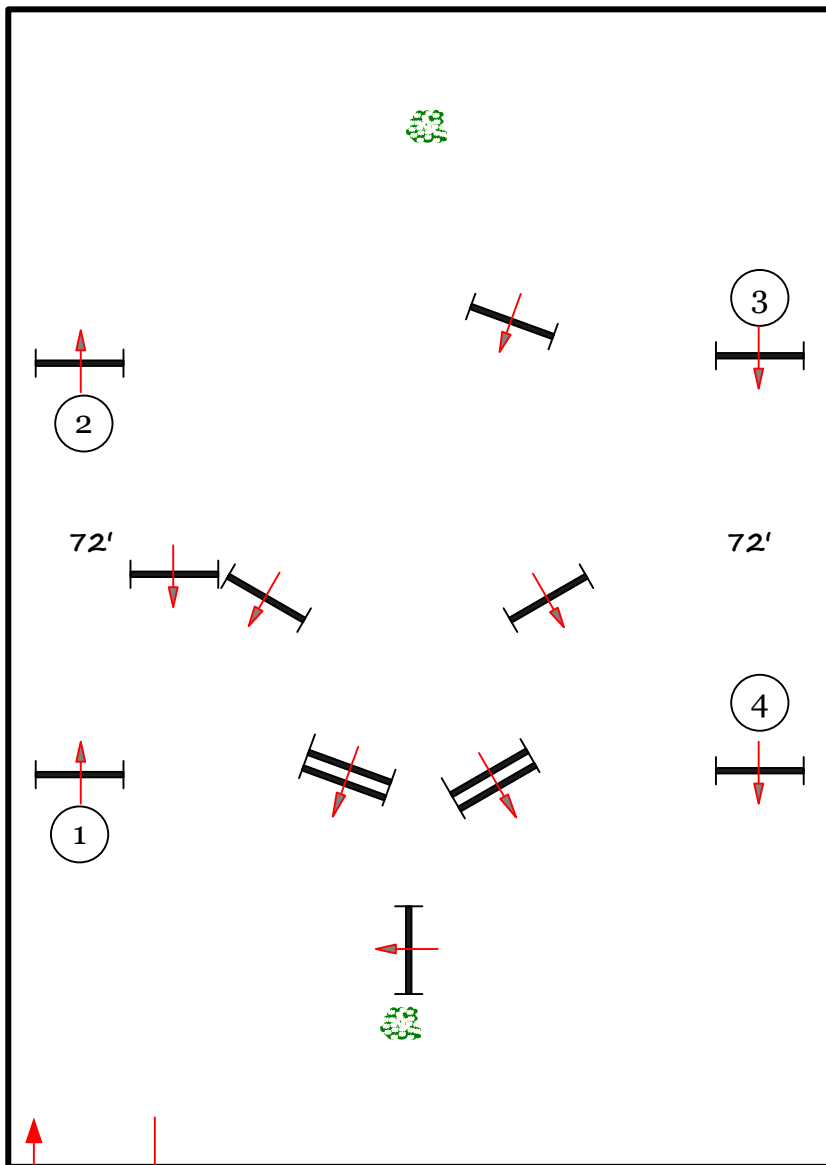

ESP Rita & Irish Flynn Memorial

Second Course

GDF Hunter 2

fences 1-4

Crossrail Warmup
Crossrail Equitation

Course design by Robert McGregor