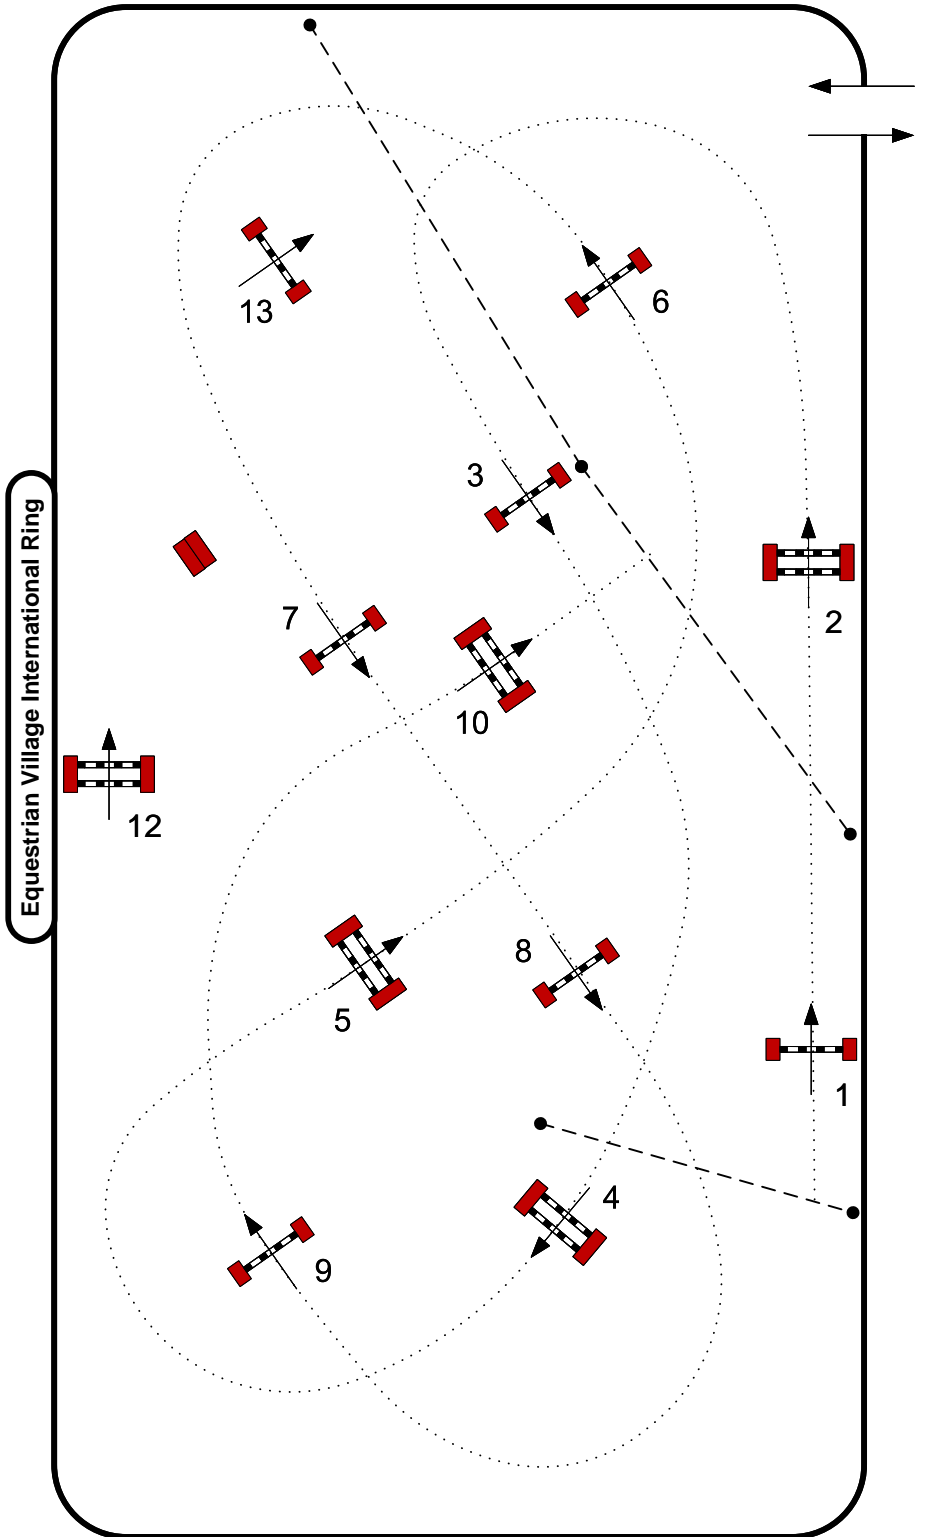

2024 ESP Fall III

Class: 696 - Itty Bitty Jumper Open (.60-.65m) II2b
699 - Itty Bitty Jumper Junior/Amateur (.60-.65m) II2b

Sunday, October 27, 2024

Table: II.2.b
First Round: 1 to 10
Length: 430 Meters
Time Allowed: 80 sec

Jump-off: 4-5-6-7-12-13
Length: Meters
Time Allowed: 50 Sec

ESP Course Maps

Course Designer: Hector J Loyola (PUR)
FEI Level 3
hectorloyola@gmail.com

2024 ESP Fall III

Class: 785 - Puddle Jumper Open (.70-.80m) II2d
 797 - Puddle Jumper Junior/Amateur (.70-.80m) II2d
 792 - Hopeful Jumper (.85m) II2d

Sunday, October 27, 2024

Table: II.2.d
 First Round: 1 to 6
 Length: 255 Meters
 Time Allowed: 44 sec

Jump-off: 7-12
 Length: 2240 Meters
 Time Allowed: 42 Sec

ESP Course Maps

Course Designer: Hector J Loyola (PUR)
 FEI Level 3
 hectorloyola@gmail.com

Sunday, October 27, 2024

Table: II.2.d
 First Round: 1 to 6b
 Length: 240 Meters
 Time Allowed: 42 sec

Jump-off: 7-12
 Length: 265 Meters
 Time Allowed: 46 Sec

ESP Course Maps

Course Designer: Hector J Loyola (PUR)
 FEI Level 3
 hectorloyola@gmail.com