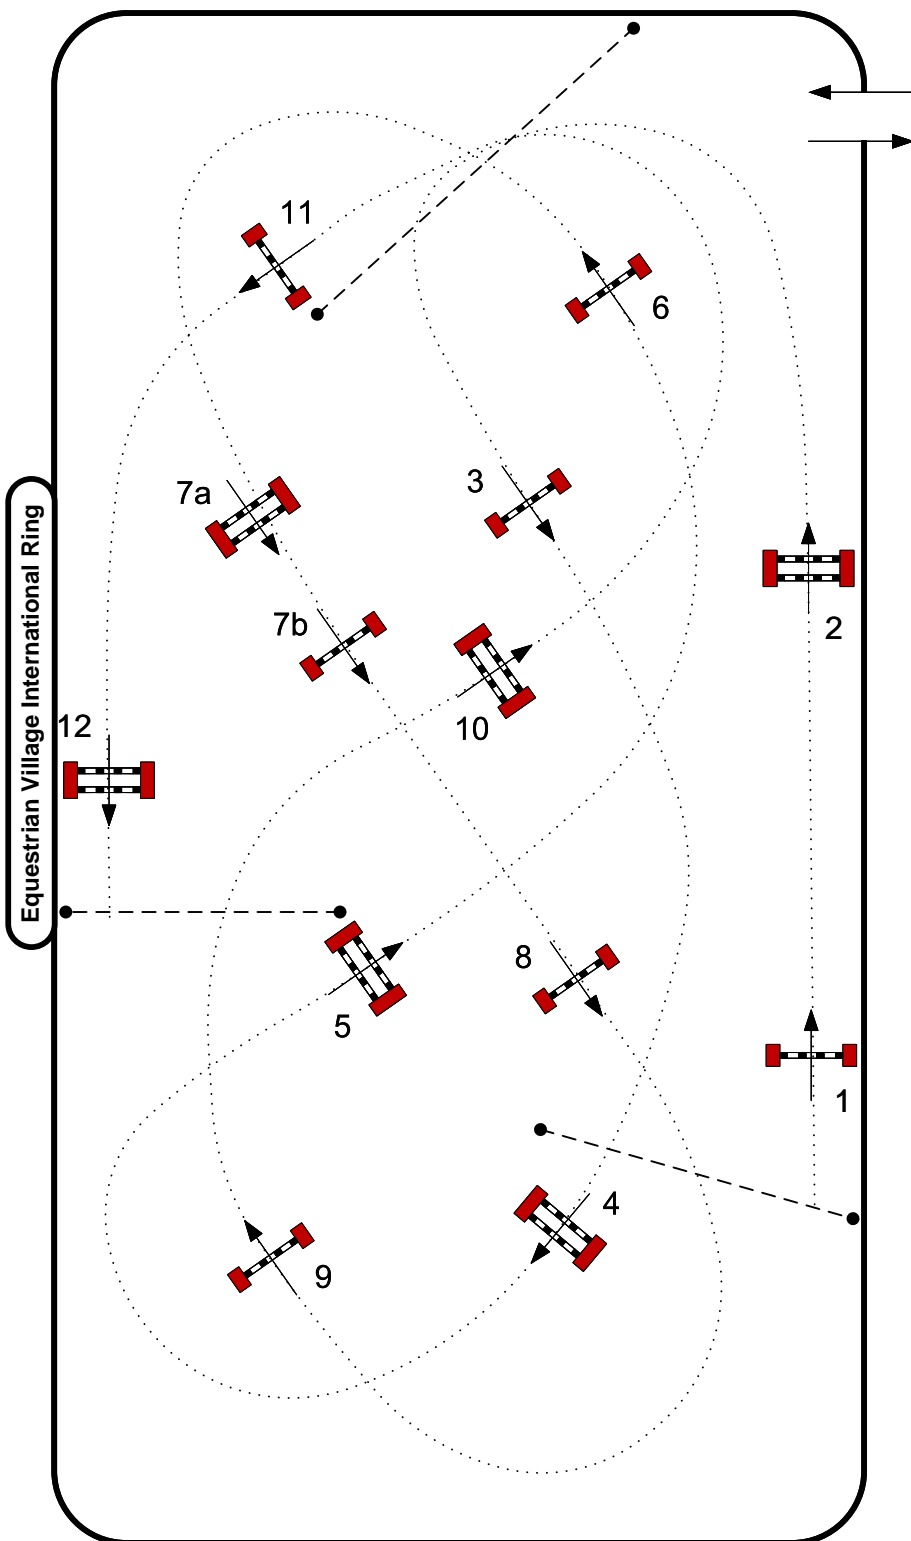

2024 ESP Fall III

Class: 696 - Itty Bitty Jumper Open (.60-.65m) II2b
699 - Itty Bitty Jumper Junior/Amateur (.60-.65m) II2b

Sunday, October 27, 2024

Table: II.2.b
First Round: 1 to 10
Length: 430 Meters
Time Allowed: 80 sec

Jump-off: 4-5-6-7-12-13
Length: Meters
Time Allowed: 50 Sec

ESP Course Maps

Course Designer: Hector J Loyola (PUR)
FEI Level 3
hectorloyola@gmail.com

2024 ESP Fall III

Class: 785 - Puddle Jumper Open (.70-.80m) II2d
 797 - Puddle Jumper Junior/Amateur (.70-.80m) II2d
 792 - Hopeful Jumper (.85m) II2d

Sunday, October 27, 2024

Table: II.2.d
 First Round: 1 to 6
 Length: 255 Meters
 Time Allowed: 44 sec

Jump-off: 7-12
 Length: 2240 Meters
 Time Allowed: 42 Sec

ESP Course Maps

Course Designer: Hector J Loyola (PUR)
 FEI Level 3
 hectorloyola@gmail.com

Sunday, October 27, 2024

Table: II.2.d
 First Round: 1 to 6b
 Length: 240 Meters
 Time Allowed: 42 sec

Jump-off: 7-12
 Length: 265 Meters
 Time Allowed: 46 Sec

ESP Course Maps

Course Designer: Hector J Loyola (PUR)
 FEI Level 3
 hectorloyola@gmail.com