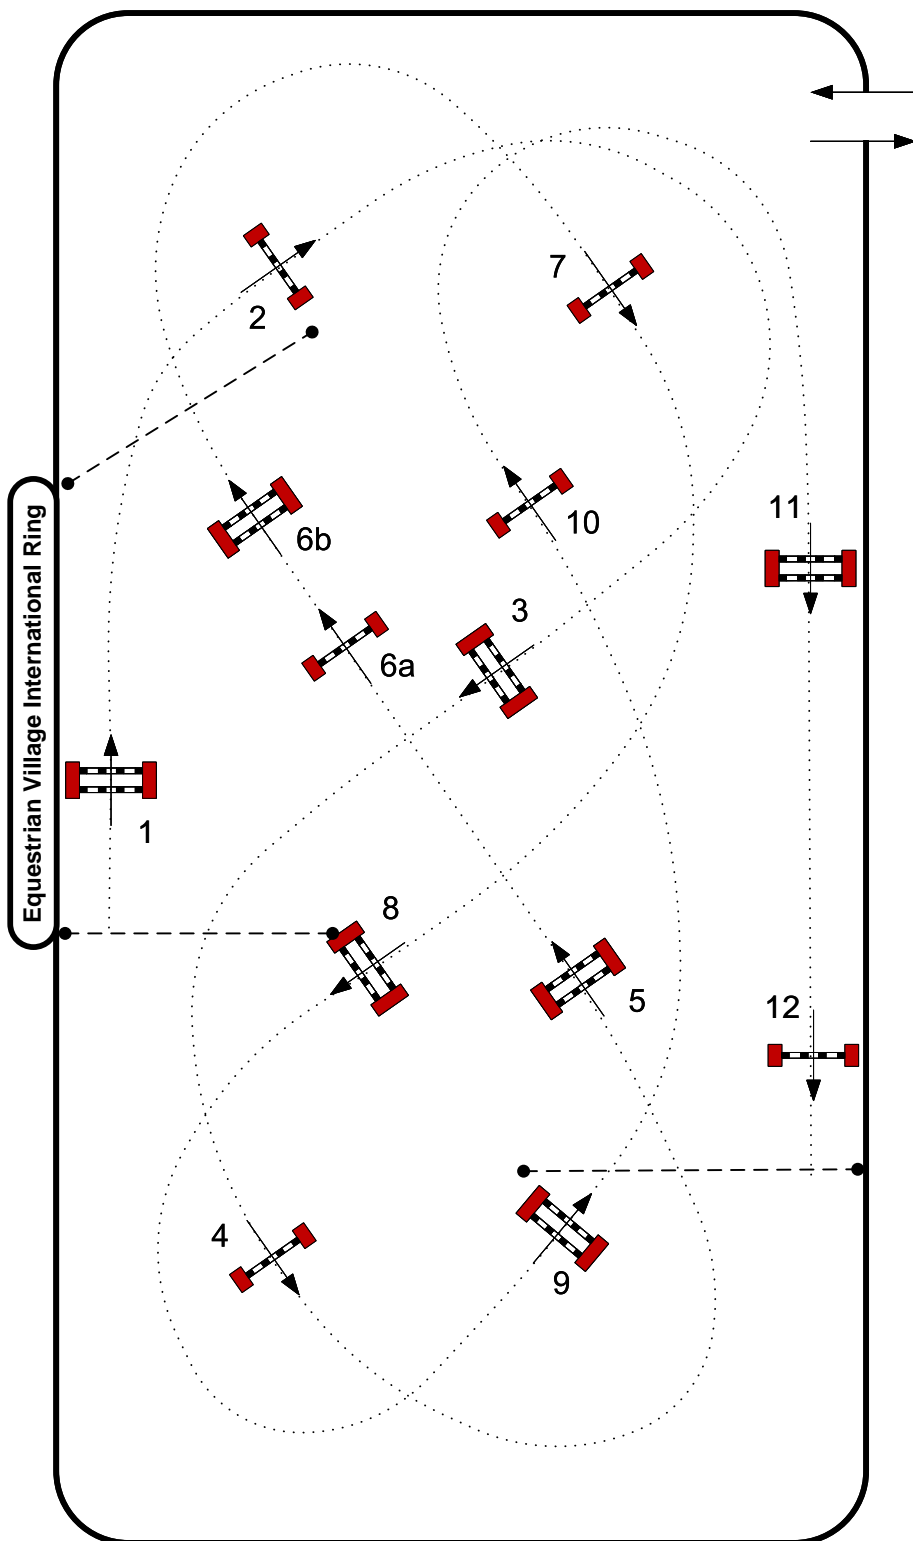

Jump-off: 4-5-6-7-12-13
Length: Meters
Time Allowed: 50 Sec

ESP Course Maps

Course Designer: Hector J Loyola (PUR)
FEI Level 3
hectorloyola@gmail.com

2024 ESP Fall III

Class: 785 - Puddle Jumper Open (.70-.80m) II2d
 797 - Puddle Jumper Junior/Amateur (.70-.80m) II2d
 792 - Hopeful Jumper (.85m) II2d

Sunday, October 27, 2024

Table: II.2.d
 First Round: 1 to 6
 Length: 255 Meters
 Time Allowed: 44 sec

Jump-off: 7-12
 Length: 2240 Meters
 Time Allowed: 42 Sec

ESP Course Maps

Course Designer: Hector J Loyola (PUR)
 FEI Level 3
 hectorloyola@gmail.com

Sunday, October 27, 2024

Table: II.2.d
 First Round: 1 to 6b
 Length: 240 Meters
 Time Allowed: 42 sec

Jump-off: 7-12
 Length: 265 Meters
 Time Allowed: 46 Sec

ESP Course Maps

Course Designer: Hector J Loyola (PUR)
 FEI Level 3
 hectorloyola@gmail.com

Jump-off: 4-5-6-7ab-8-9-10
Length: 265 Meters
Time Allowed: 46 Sec

ESP Course Maps

Course Designer: Hector J Loyola (PUR)
FEI Level 3
hectorloyola@gmail.com