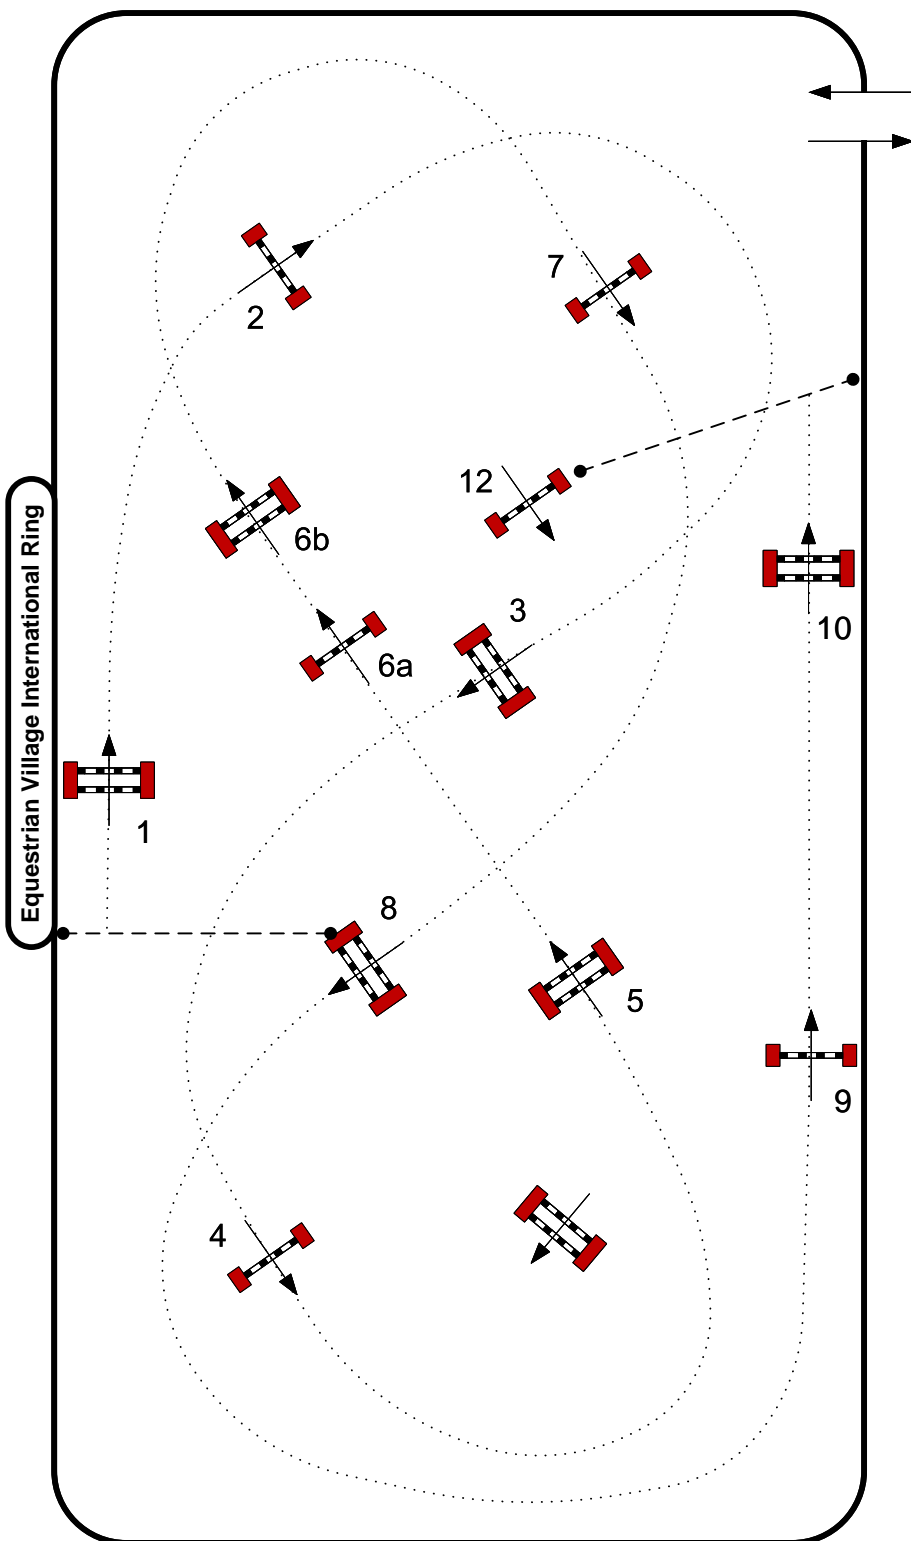

2024 ESP Fall III

Class: 815 - $250 .85m Jumper Classic

Sunday, October 27, 2024

Table: II.2.b
First Round: 1 to 10
Length: 410 Meters
Time Allowed: 76 sec

Jump-off: 1-12-8-5-6ab-7
Length: Meters
Time Allowed: 42 Sec

ESP Course Maps

Course Designer: Hector J Loyola (PUR)
FEI Level 3
hectorloyola@gmail.com