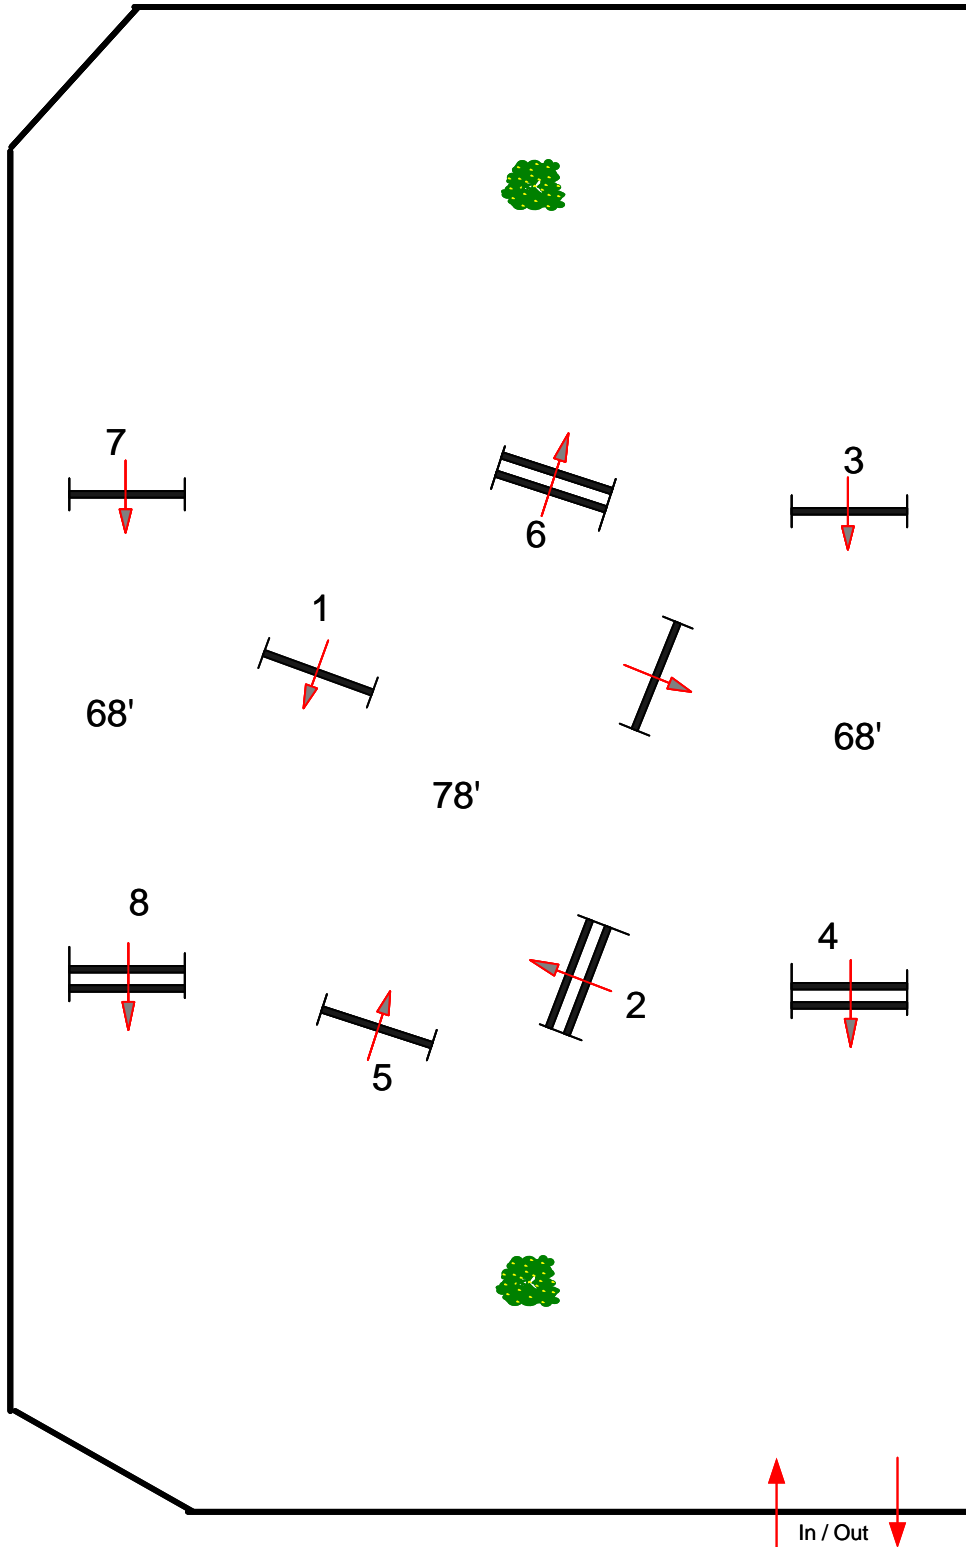

Winter Equestrian Festival

Saturday, February 22, 2025

Ring 12

Fences 1-8

First Hunter Round

Course Designer Jasen Shelley

Winter Equestrian Festival

Saturday, February 22, 2025

Ring 12

Fences 1-8

First Hunter Round

Course Designer Jasen Shelley

Winter Equestrian Festival

Saturday, February 22, 2025

Ring 12

Fences 1-8

Second
Hunter
Round

Course Designer Jasen Shelley