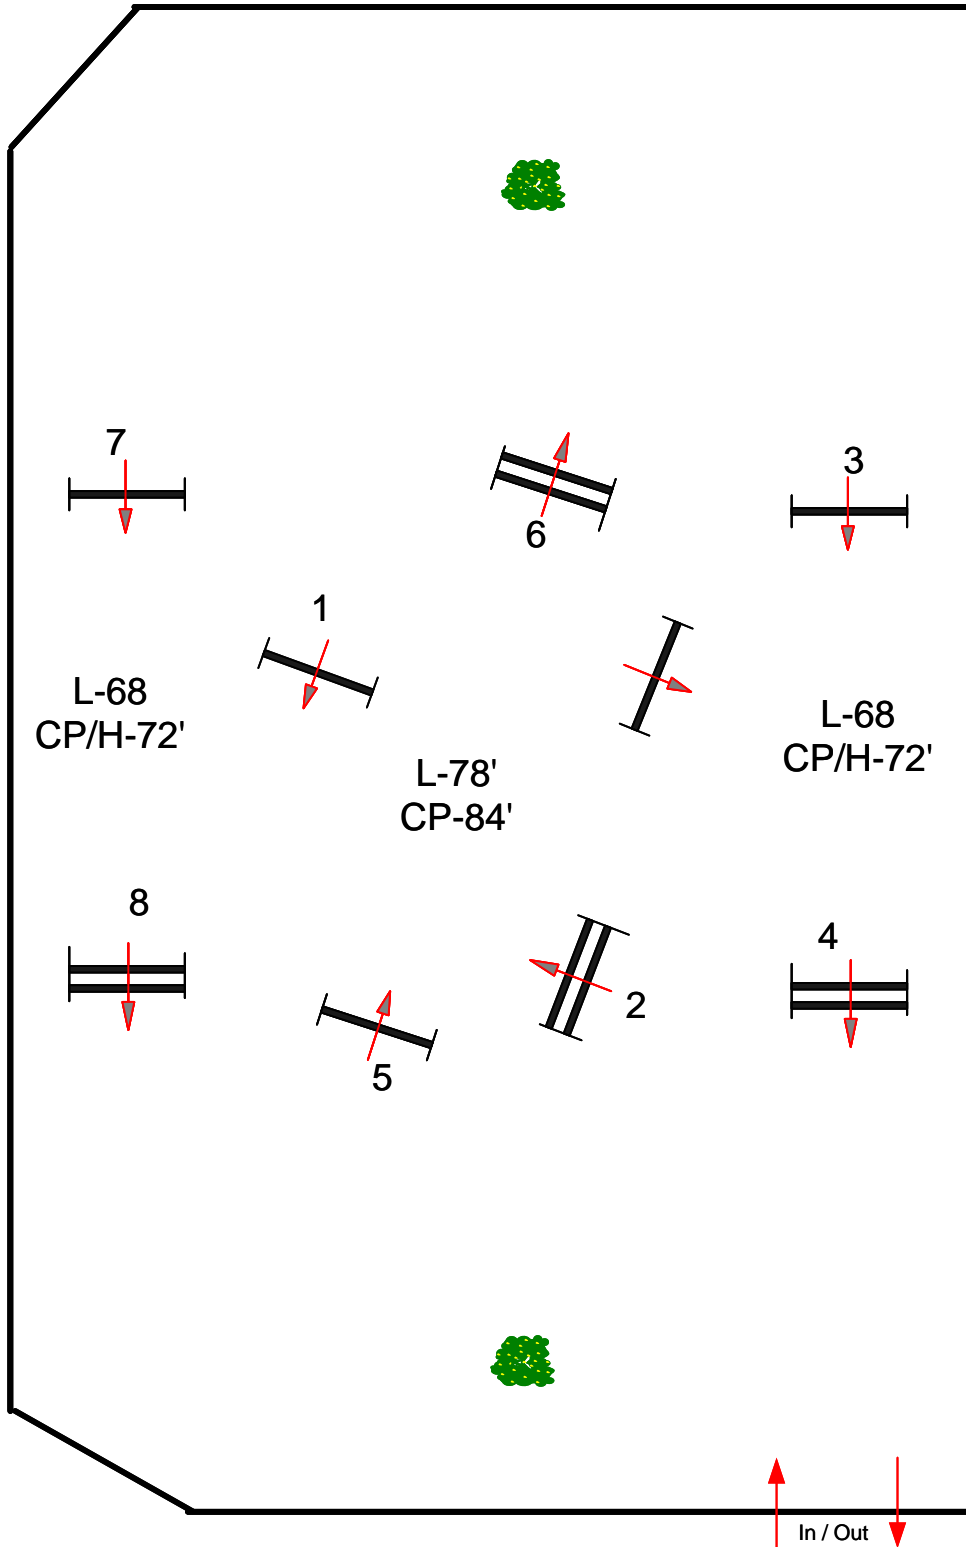

Winter Equestrian Festival

Saturday, February 22, 2025

Ring 12

Fences 1-8

First Hunter Round

Course Designer Jasen Shelley

Winter Equestrian Festival

Saturday, February 22, 2025

Ring 12

Fences 1-8

First Hunter Round

Course Designer Jasen Shelley

Winter Equestrian Festival

Saturday, February 22, 2025

Ring 12

Fences 1-8

Second
Hunter
Round

Course Designer Jasen Shelley