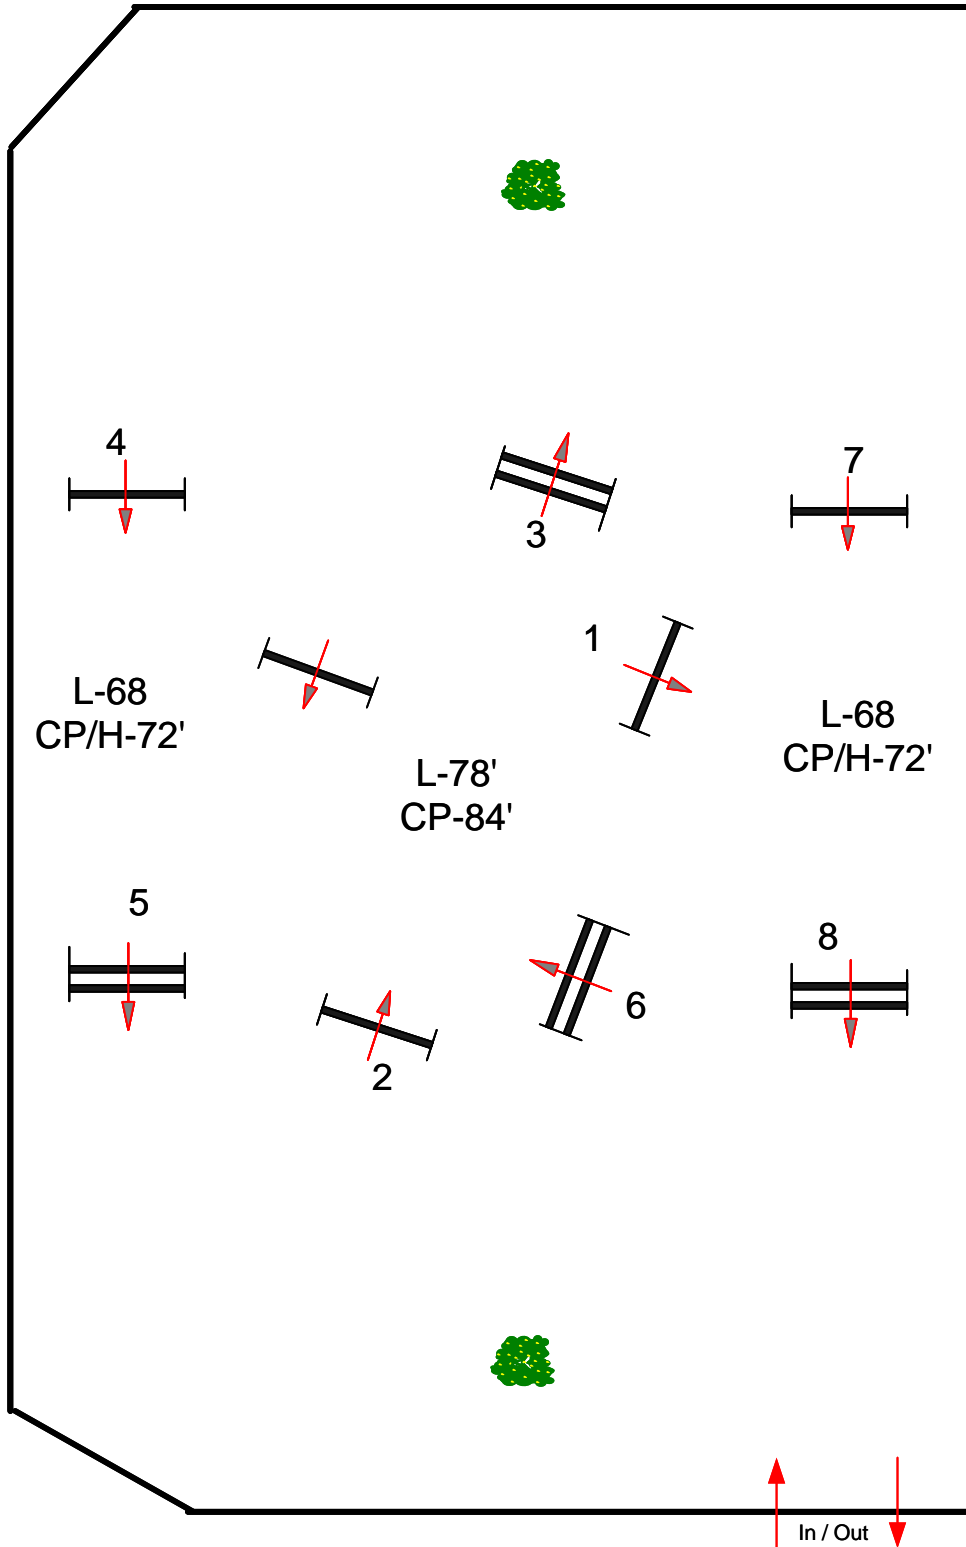

Winter Equestrian Festival

Saturday, February 22, 2025

Ring 12

Fences 1-8

First Hunter Round

Course Designer Jasen Shelley

Winter Equestrian Festival

Saturday, February 22, 2025

Ring 12

Fences 1-8

First Hunter Round

Course Designer Jasen Shelley

Winter Equestrian Festival

Saturday, February 22, 2025

Ring 12

Fences 1-8

Second
Hunter
Round

Course Designer Jasen Shelley