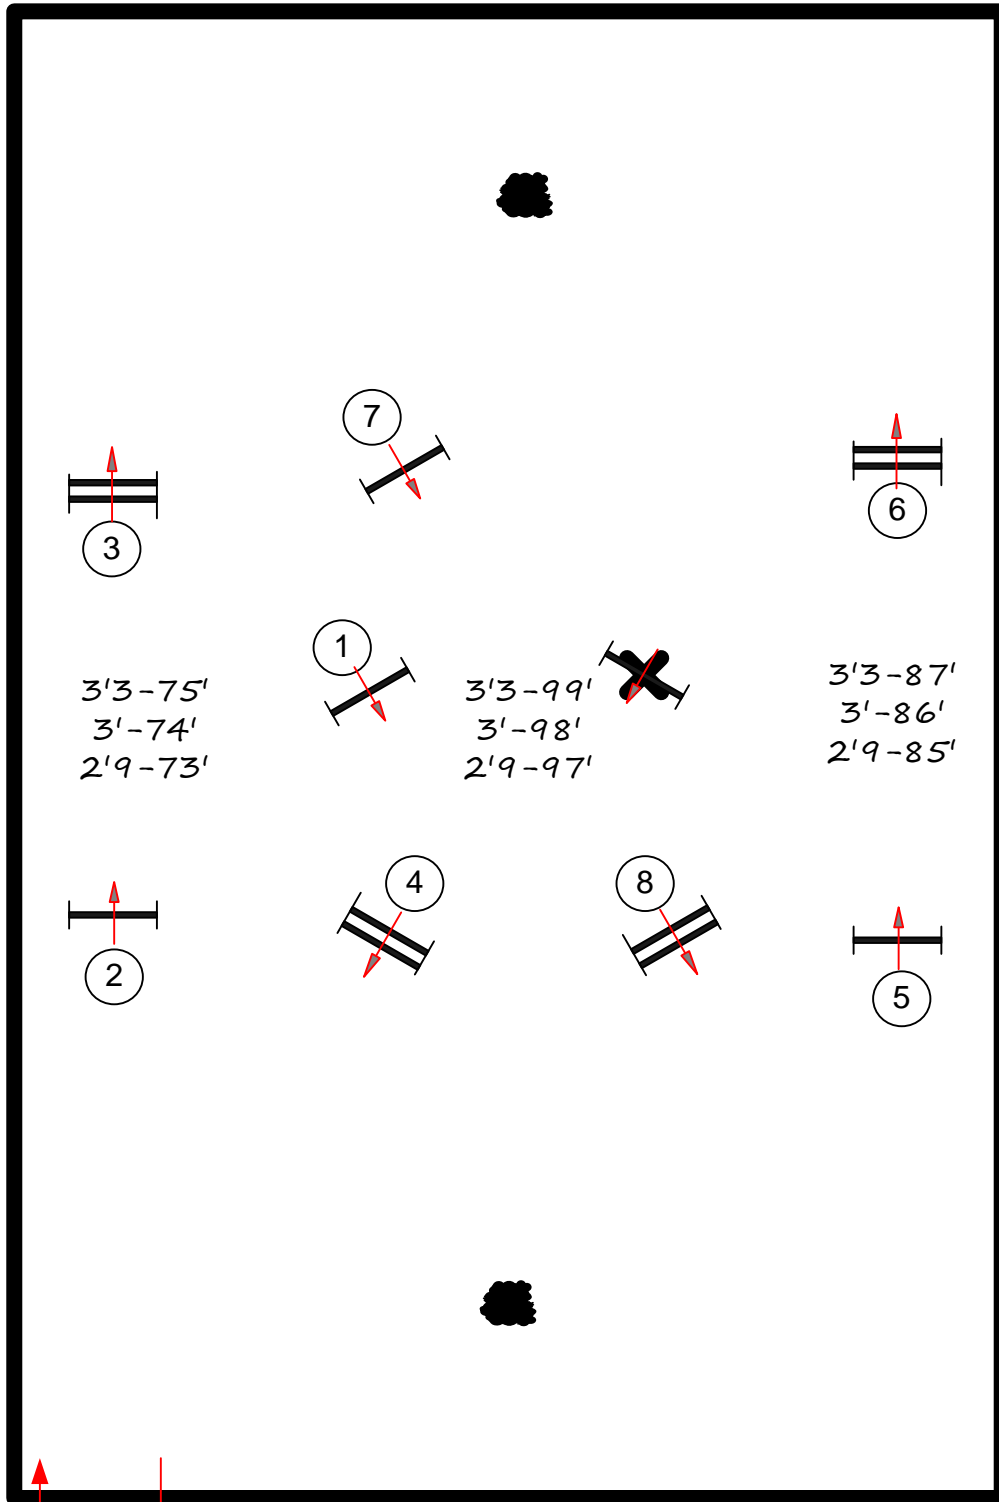

Winter Equestrian Festival

WEF III

Rost Arena

Second Course

fences 1-8

Pre-Green Hunter
3&4 Year Old

Green Hunter 3'

Green Hunter 3'3"

ESP Open Hunter 3'3"

3'3"-75'
3'-74'
2'9"-73'

3'3"-99'
3'-98'
2'9"-97'

3'3"-87'
3'-86'
2'9"-85'

Course design by Robert McGregor

Winter Equestrian Festival

WEF III

Rost Arena

First Course

fences 1-8

Pre-Green Hunter
3&4 Year Old

Green Hunter 3'

Green Hunter 3'3

ESP Open Hunter 3'3

3'3-75'
3'-74'
2'9-73'

3'3-99'
3'-98'
2'9-97'

3'3-87'
3'-86'
2'9-85'

In / Out

Course design by Robert McGregor