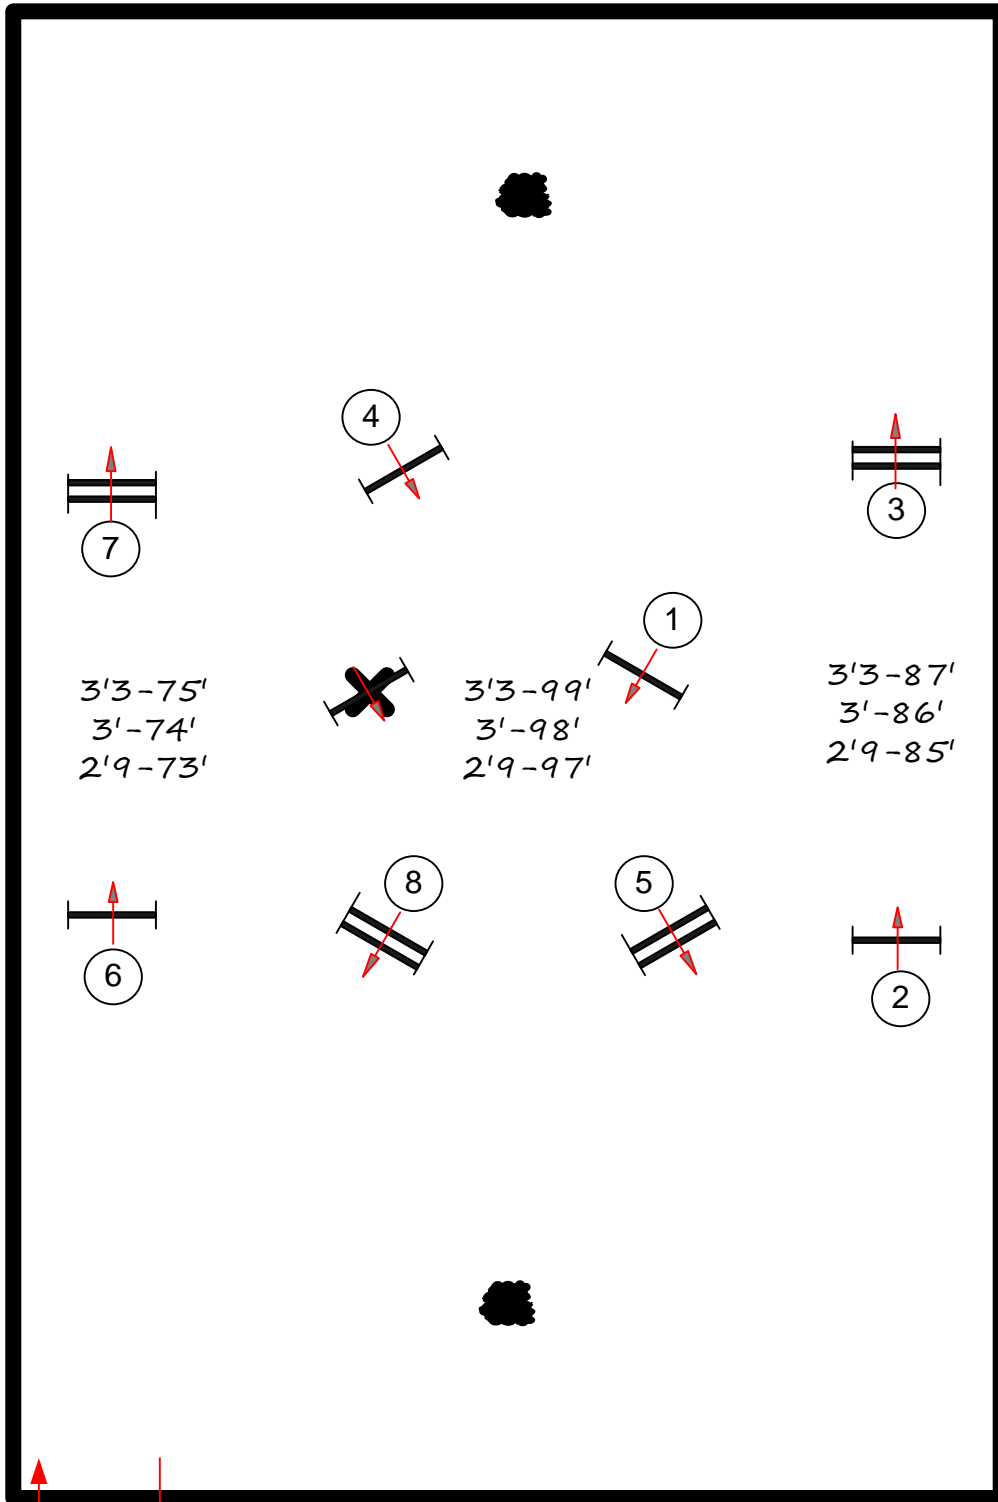

Winter Equestrian Festival

WEF III

Rost Arena

Second Course

fences 1-8

Pre-Green Hunter
3&4 Year Old

Green Hunter 3'

Green Hunter 3'3"

ESP Open Hunter 3'3"

3'3"-75'
3'-74'
2'9"-73'

3'3"-99'
3'-98'
2'9"-97'

3'3"-87'
3'-86'
2'9"-85'

Course design by Robert McGregor

Winter Equestrian Festival

WEF III

Rost Arena

First Course

fences 1-8

Pre-Green Hunter
3&4 Year Old

Green Hunter 3'

Green Hunter 3'3

ESP Open Hunter 3'3

3'3-75'
3'-74'
2'9-73'

3'3-99'
3'-98'
2'9-97'

3'3-87'
3'-86'
2'9-85'

In / Out

Course design by Robert McGregor