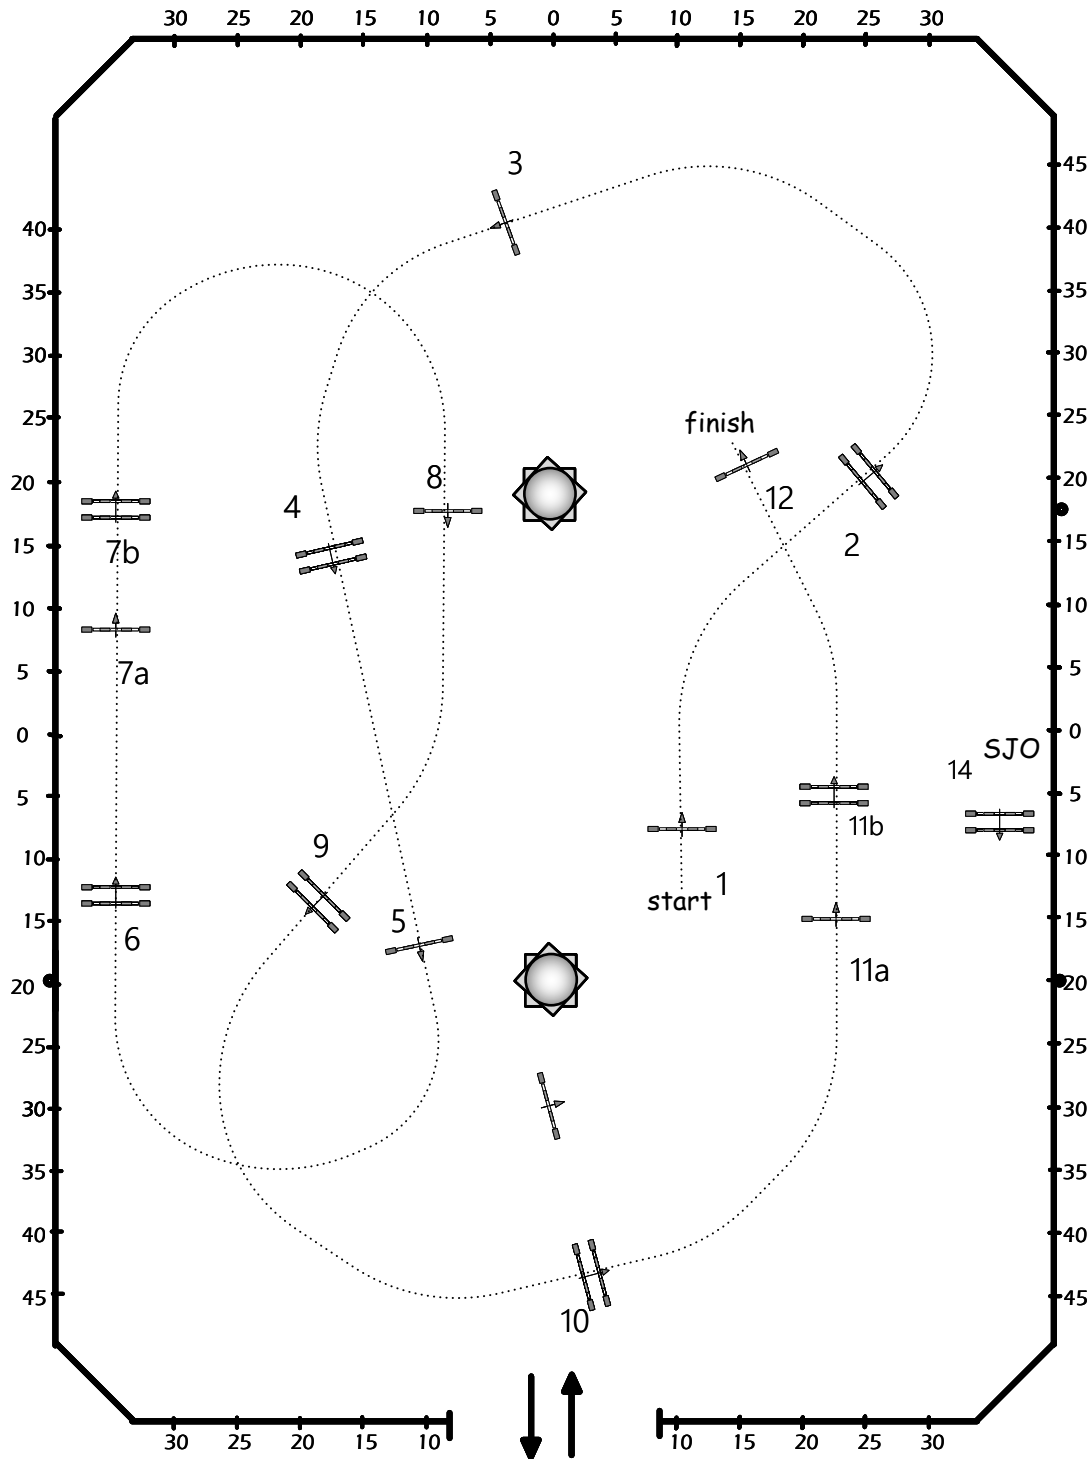

ESP HOLIDAY III & HOLIDAY FINALE NATIONAL USEF 4*

Saturday December 21, 2024

707-1.40 Jr/Am jumper

Table: II 2 b
National RG:
FEI RG / Art.
Height: m

Speed: 375 m/min
Length: 470 m
Time allowed: 76 sec
Time limit: 152 sec

Obstacles: 1-12
Efforts: 14
Penalty sec:
Closed combination:

1st Jump-off: 14-1-5-6-7a-7b-8-12
Length: 330 m
Time allowed: 53 sec
Time limit: 106 sec

SCALE 1:600

Course Designer:
Catsy Cruz level 3

ESP HOLIDAY III & HOLIDAY FINALE NATIONAL USEF 4*

705-1.45 open jumper

Saturday December 21, 2024

702- 1.40 Open Jumper

Table: II 2 b
National RG:
FEI RG / Art.
Height: m

Speed: 375 m/min
Length: 490 m
Time allowed: 79 sec
Time limit: 158 sec

Obstacles: 1-12
Efforts: 14
Penalty sec:
Closed combination:

1st Jump-off: 1-2-3-7-8a-8b-9-14
Length: 270 m
Time allowed: 44 sec
Time limit: 88 sec

SCALE 1:600

Course Designer:
Catsy Cruz level 3