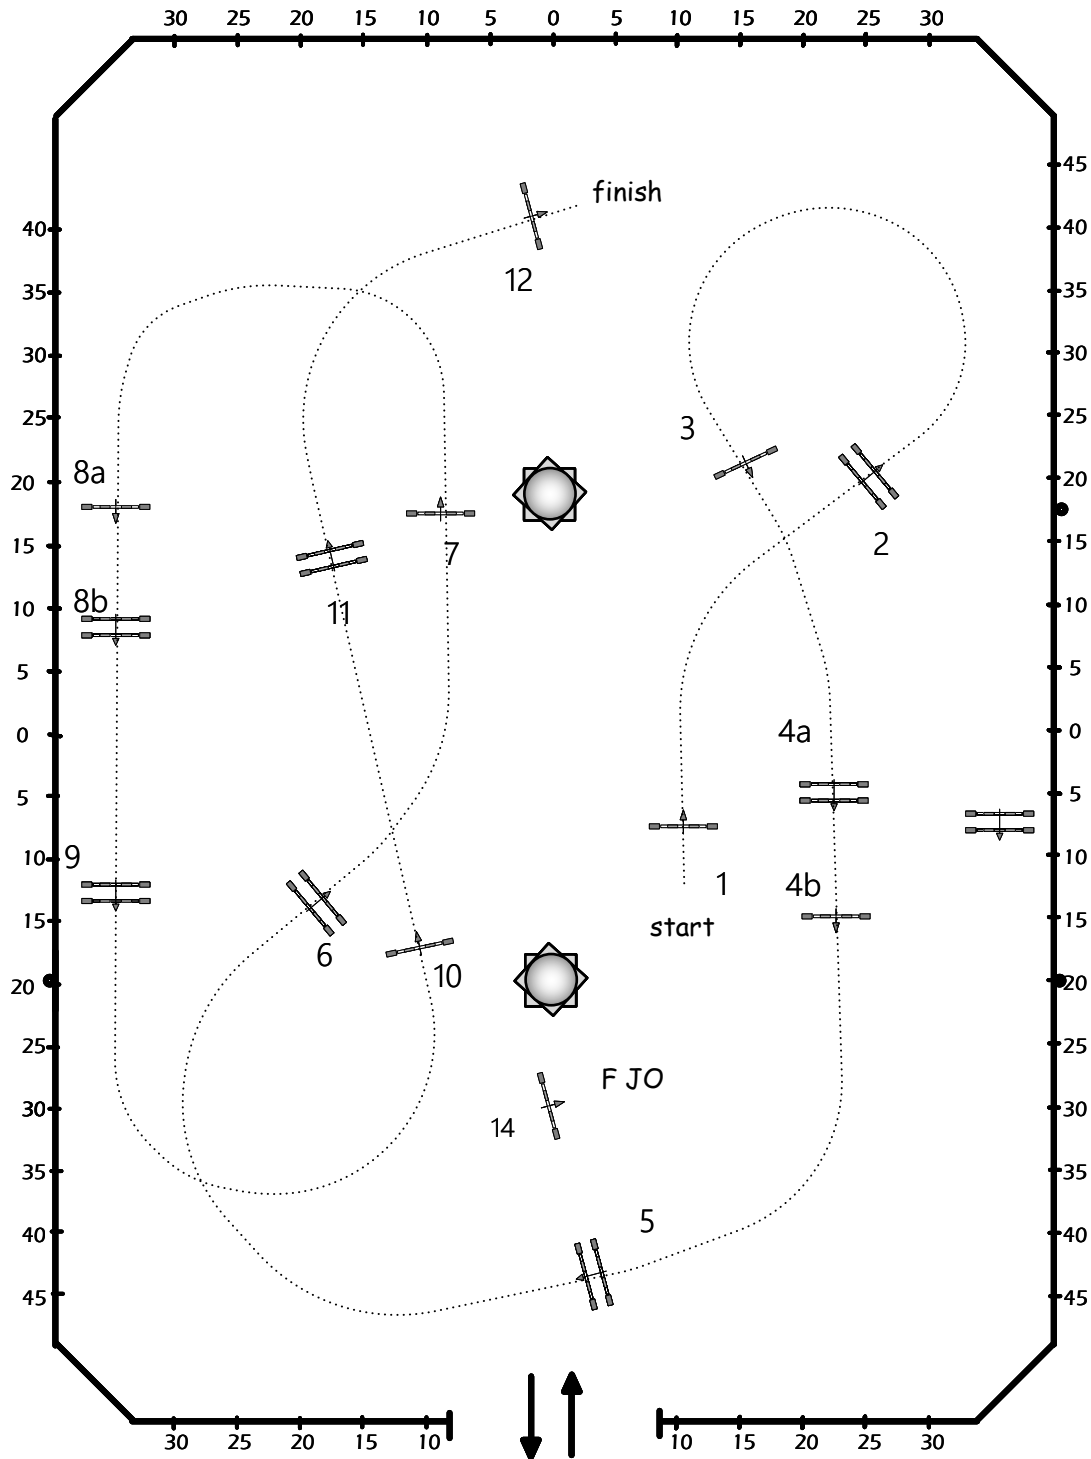

ESP HOLIDAY III & HOLIDAY FINALE NATIONAL USEF 4*

Saturday December 21, 2024

707-1.40 Jr/Am jumper

Table: II 2 b
National RG:
FEI RG / Art.
Height: m

Speed: 375 m/min
Length: 470 m
Time allowed: 76 sec
Time limit: 152 sec

705-1.45 open jumper

Saturday December 21, 2024

702- 1.40 Open Jumper

Table: II 2 b
National RG:
FEI RG / Art.
Height: m

Speed: 375 m/min
Length: 490 m
Time allowed: 79 sec
Time limit: 158 sec

Obstacles: 1-12
Efforts: 14
Penalty sec:
Closed combination:

1st Jump-off: 1-2-3-7-8a-8b-9-14
Length: 270 m
Time allowed: 44 sec
Time limit: 88 sec

SCALE 1:600

Course Designer:
Catsy Cruz level 3