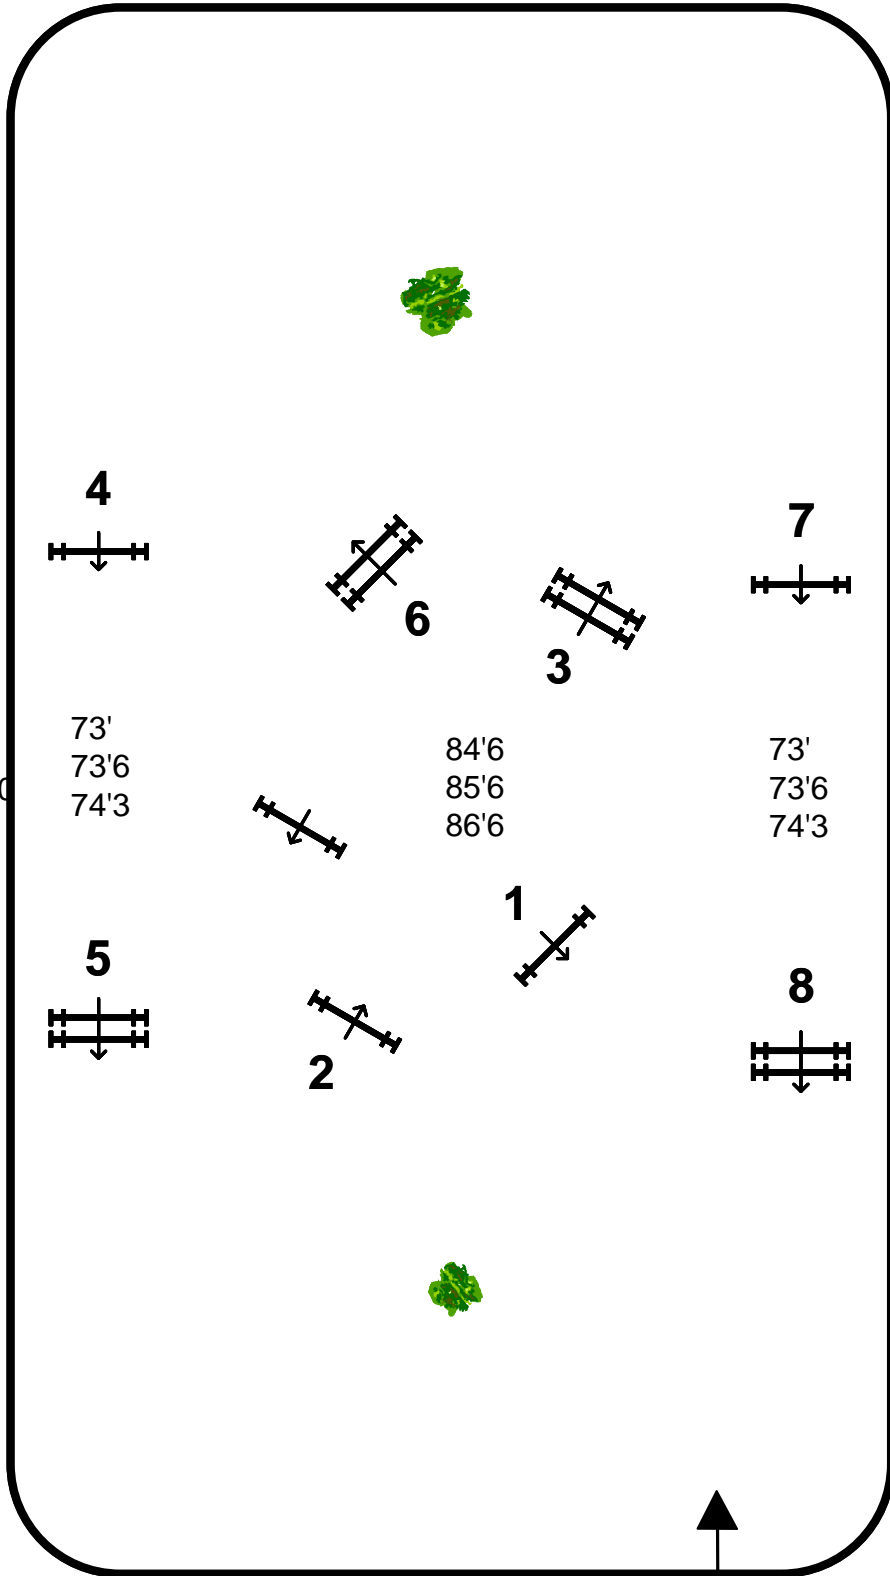

WEF 12
ROLEX WCHR

Wellington
International

RING 7

W
E
D
N
E
S
D
A
Y

285X160

In Gate

PRE GREEN 3&4 YR
GREEN 3'
OPEN 3'3

FIRST
HUNTER ROUND

FENCES 1-8

CD:Ken Krome

WEF 12
ROLEX WCHR

Wellington
International

RING 7

W
E
D
N
E
S
D
A
Y

PRE GREEN 3&4 YR
GREEN 3'
OPEN 3'3

SECOND
HUNTER ROUND

FENCES 1-8

CD:Ken Krome

285X160

In Gate