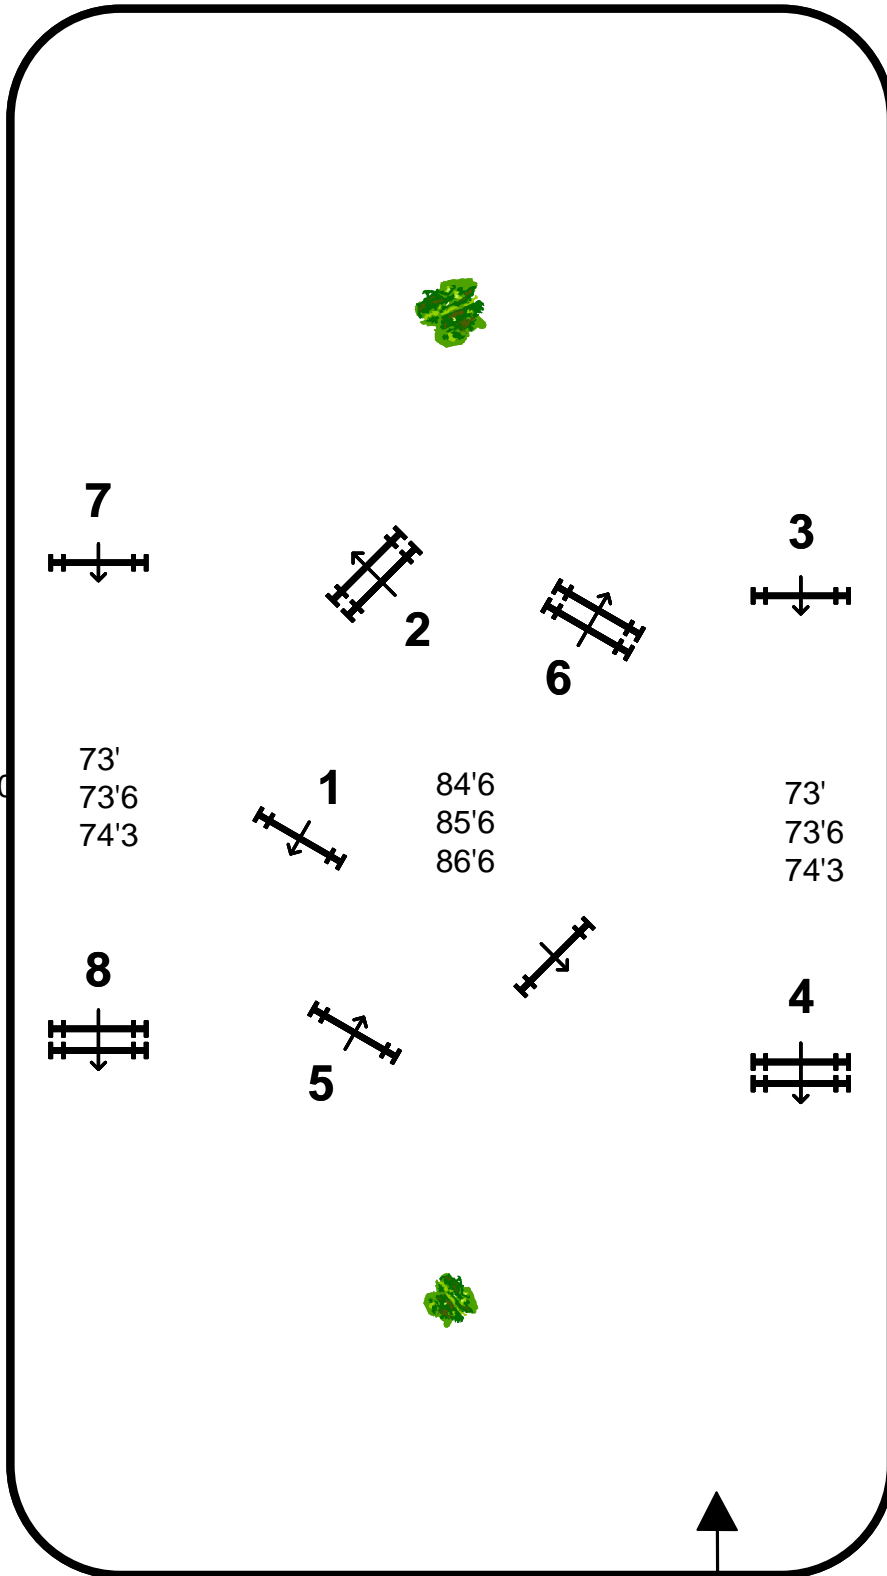

WEF 12
ROLEX WCHR

Wellington
International

RING 7

W
E
D
N
E
S
D
A
Y

285X160

In Gate

PRE GREEN 3&4 YR
GREEN 3'
OPEN 3'3

FIRST
HUNTER ROUND

FENCES 1-8

CD:Ken Krome

WEF 12
ROLEX WCHR

Wellington
International

RING 7

W
E
D
N
E
S
D
A
Y

PRE GREEN 3&4 YR
GREEN 3'
OPEN 3'3

SECOND
HUNTER ROUND

FENCES 1-8

CD:Ken Krome

285X160

In Gate