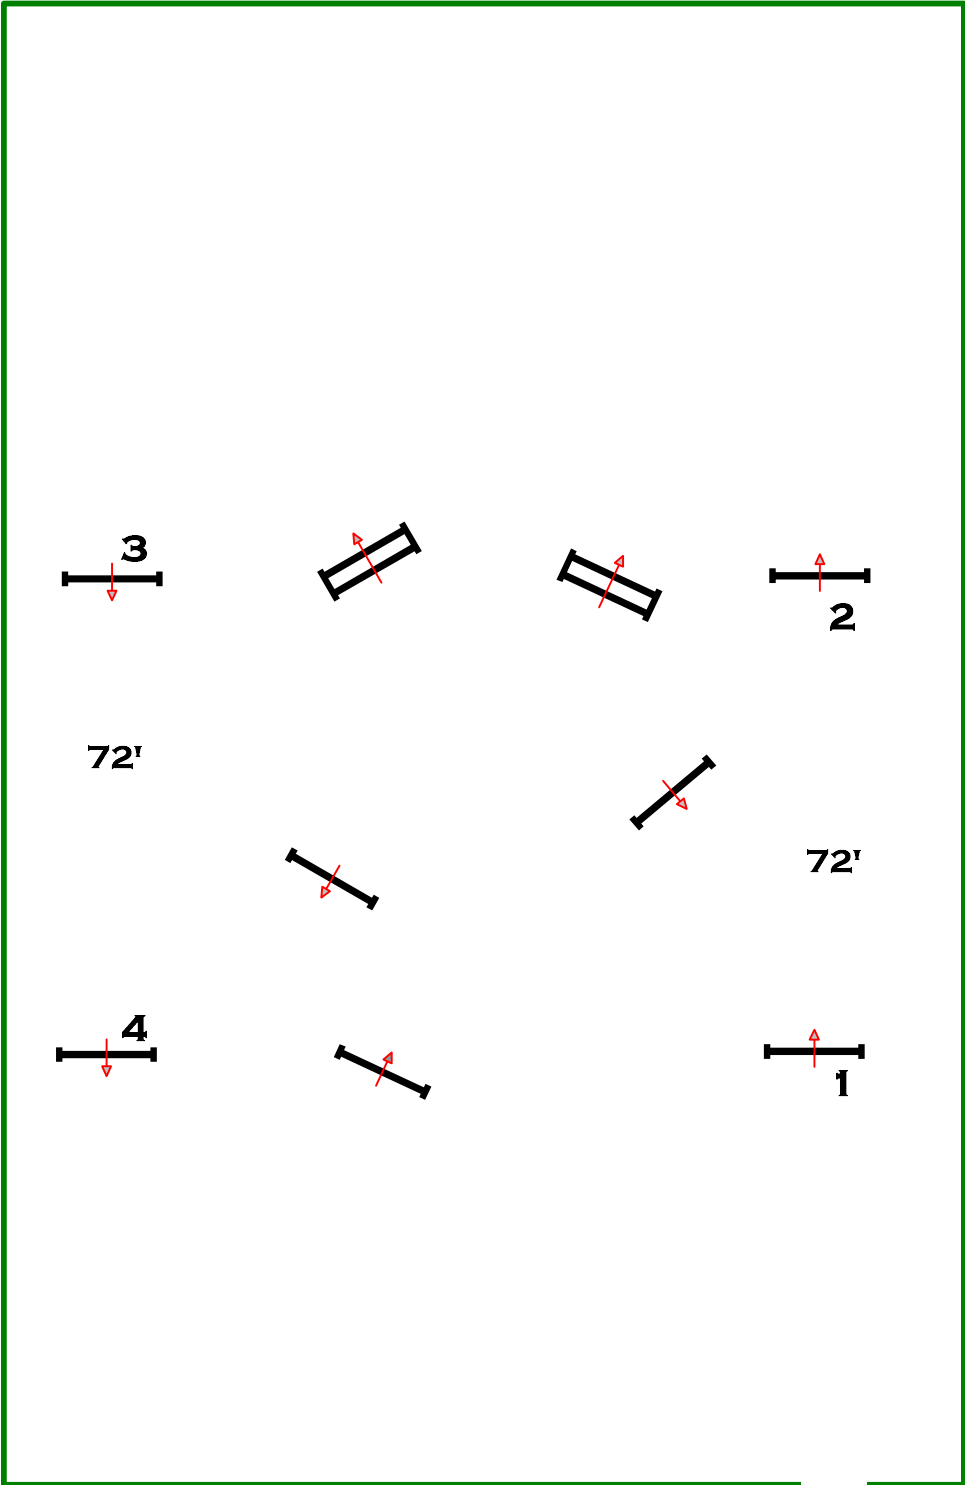

FENCES 1-7

DESIGNED BY:
TOM CARLSON

ESP HOLIDAY FINALE

DECEMBER 22ND 2024

FIRST CROSS RAIL ROUND

FARMVET RING 7

FENCES 1-4

DESIGNED BY:
TOM CARLSON