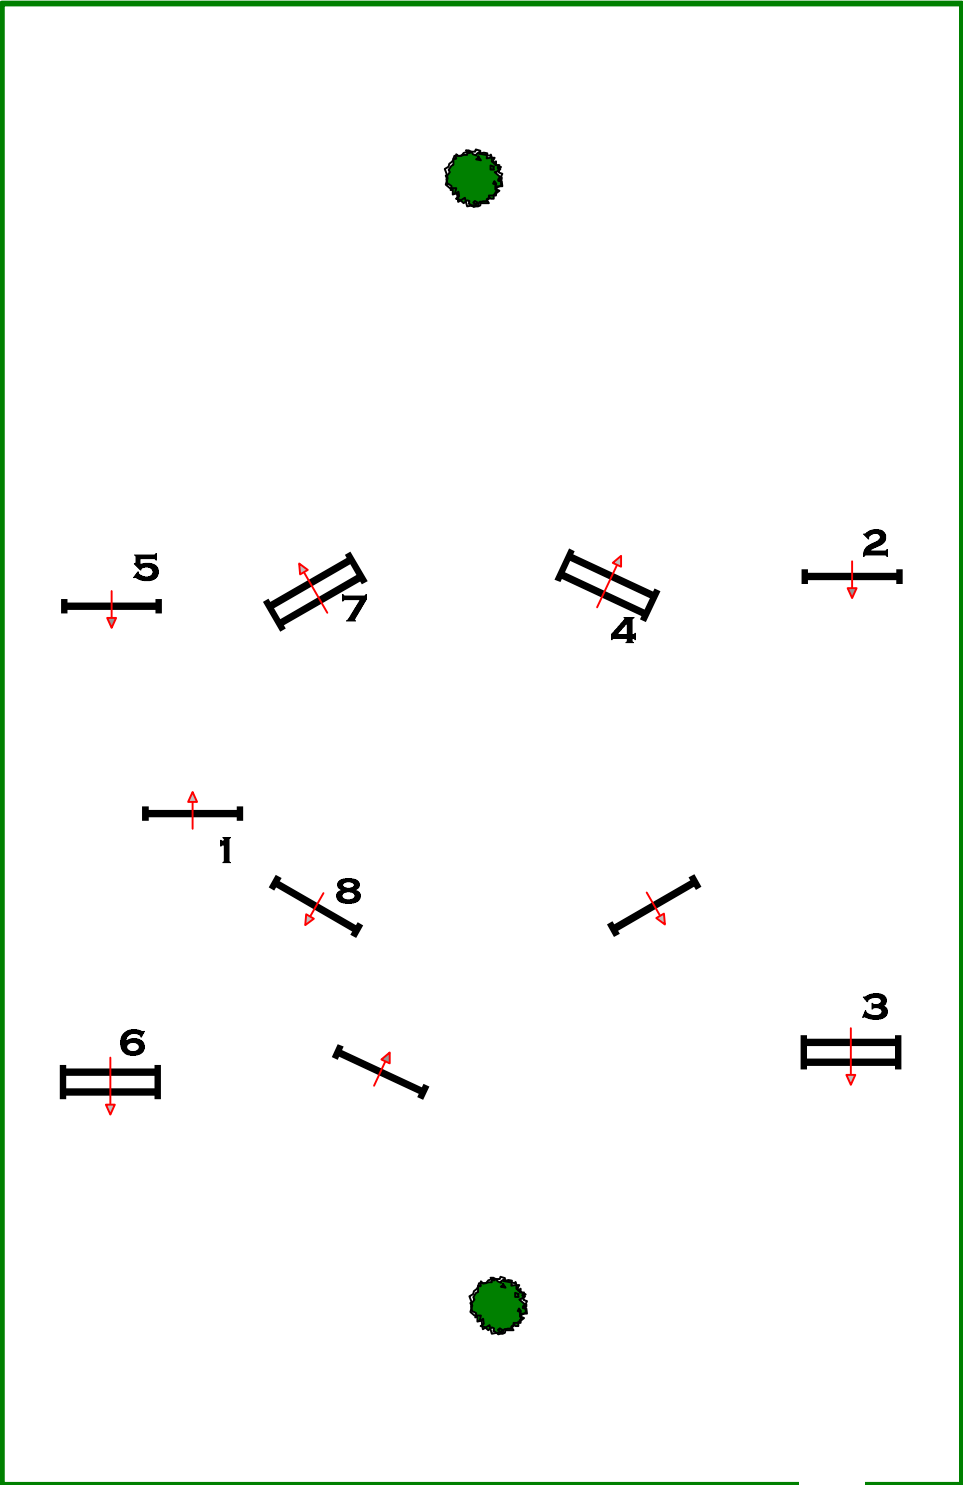

ESP HOLIDAY FINALE

DECEMBER 22ND 2024

532. M&S CHILDREN'S
PONY MEDAL

FARMVET RING 7

FENCES 1-8

DESIGNED BY:
TOM CARLSON