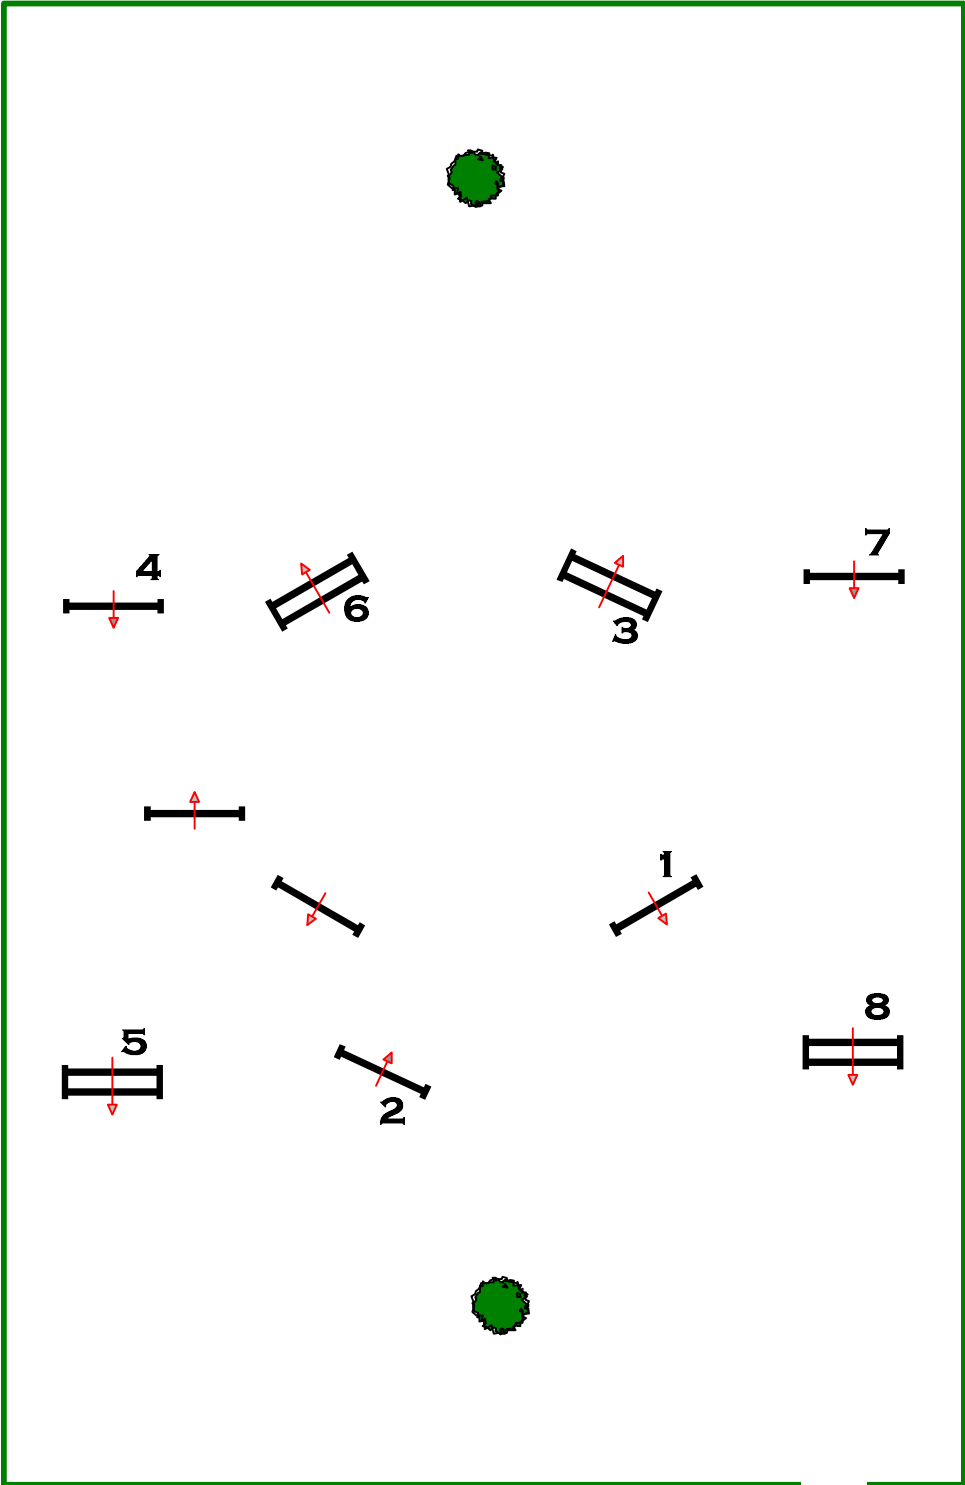

ESP HOLIDAY FINALE

DECEMBER 22ND 2024

ALL SECOND HUNTER
ROUNDS

FARMVET RING 7

FENCES 1-8

DESIGNED BY:
TOM CARLSON