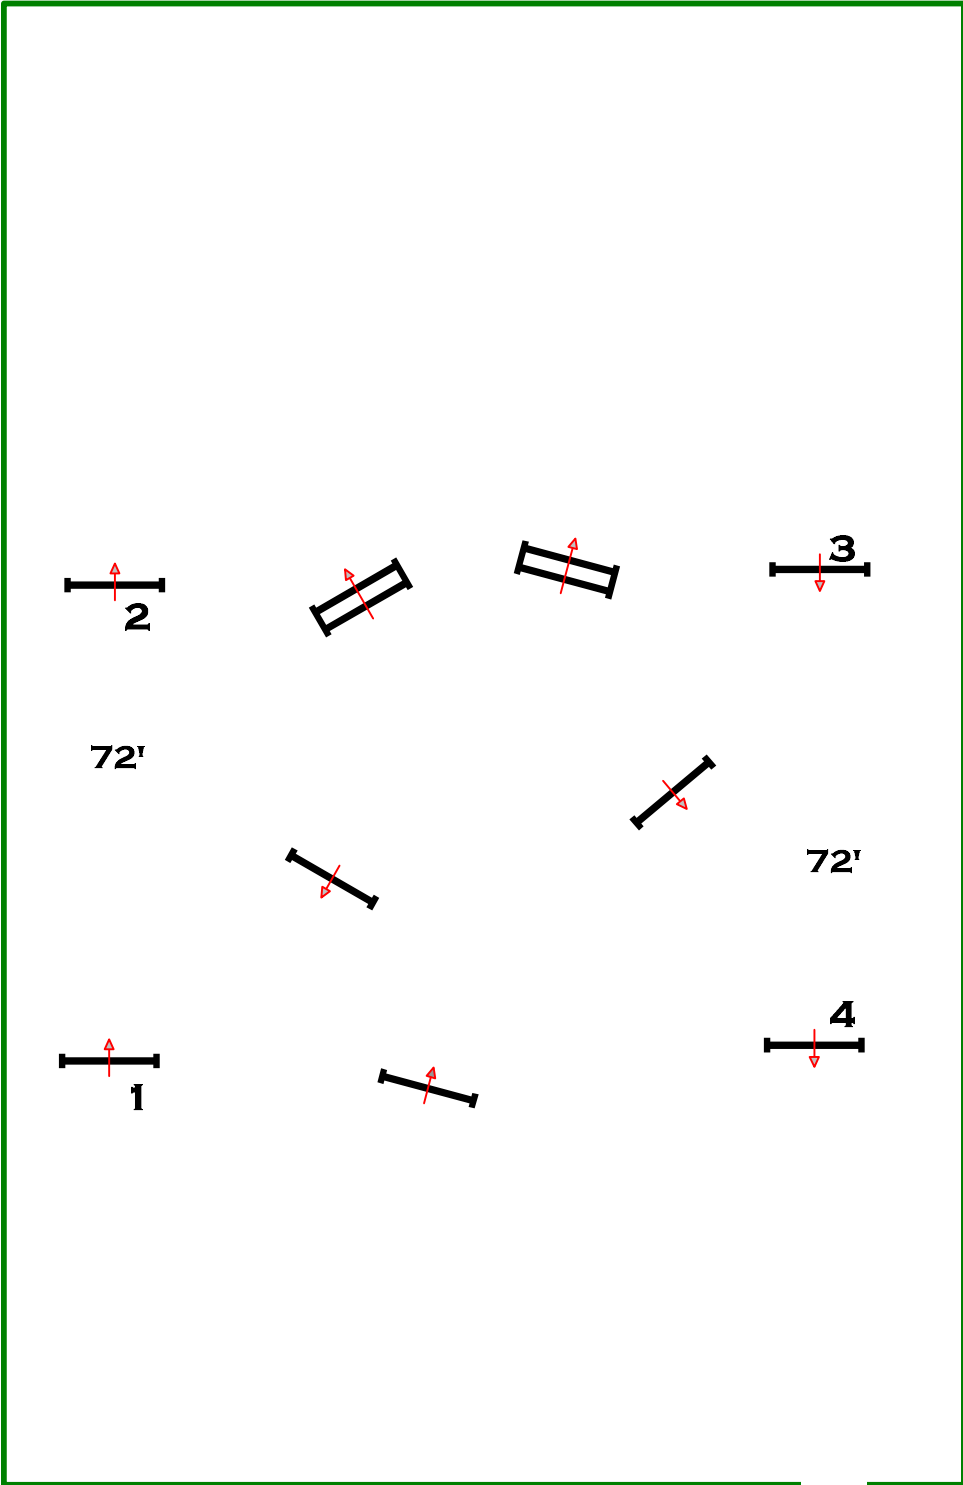

ESP HOLIDAY FINALE

WARM UP CROSS RAIL ROUND

DECEMBER 22ND 2024

SECOND CROSS RAIL ROUND

FARMVET RING 7

FENCES 1-4

DESIGNED BY:
TOM CARLSON

ESP HOLIDAY FINALE