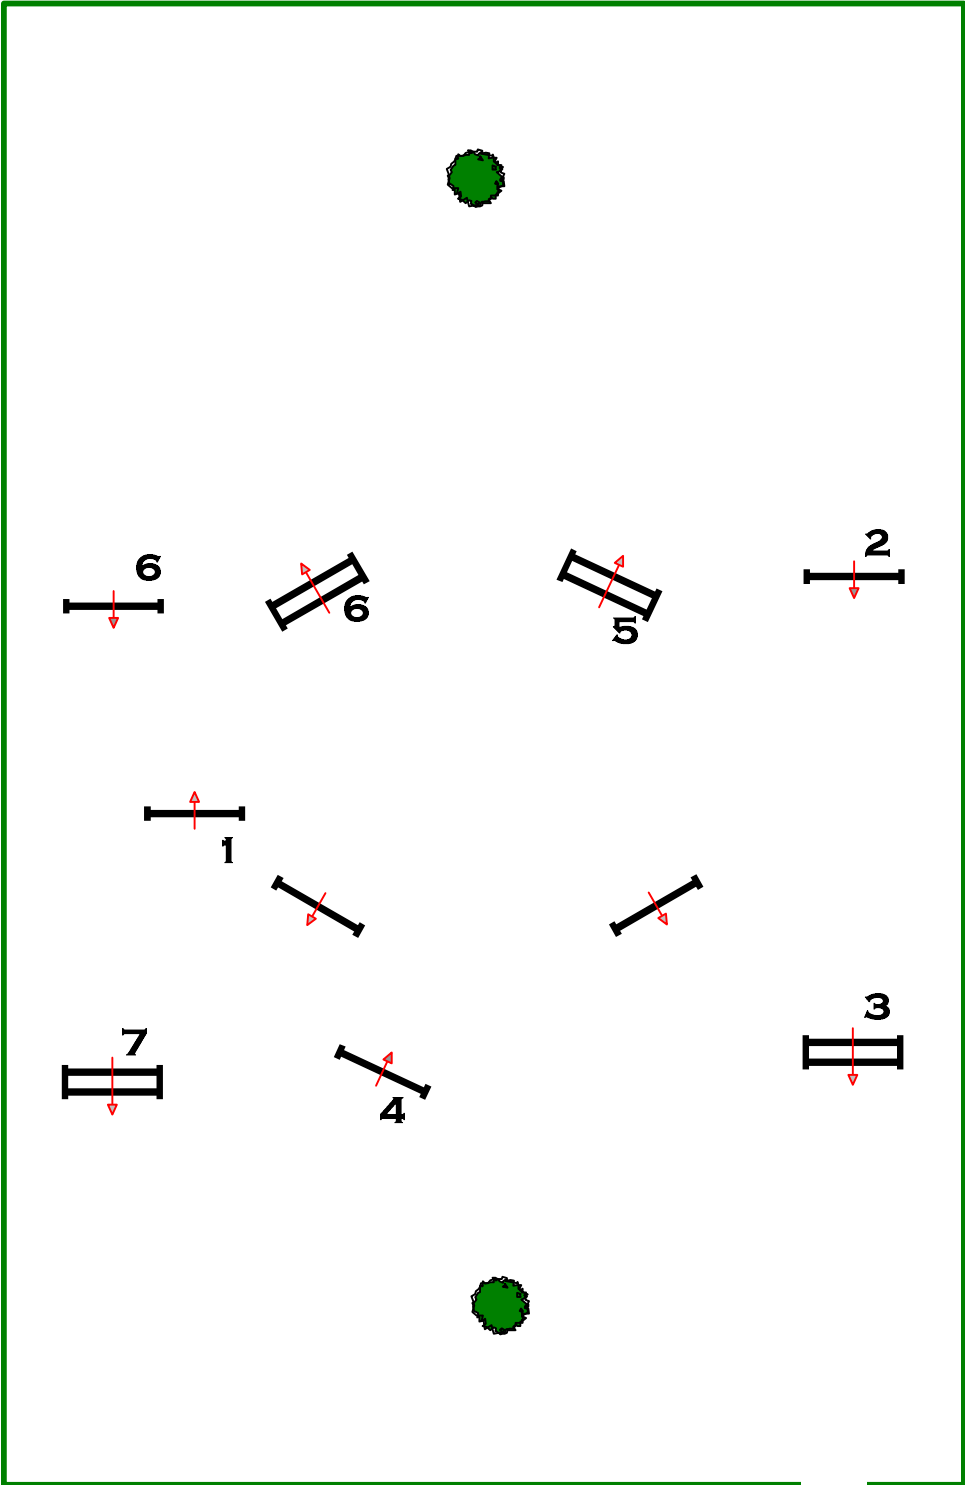

FENCES 1-7

DESIGNED BY:
TOM CARLSON

ESP HOLIDAY FINALE

DECEMBER 22ND 2024

FIRST CROSS RAIL ROUND

FARMVET RING 7

FENCES 1-4

DESIGNED BY:
TOM CARLSON