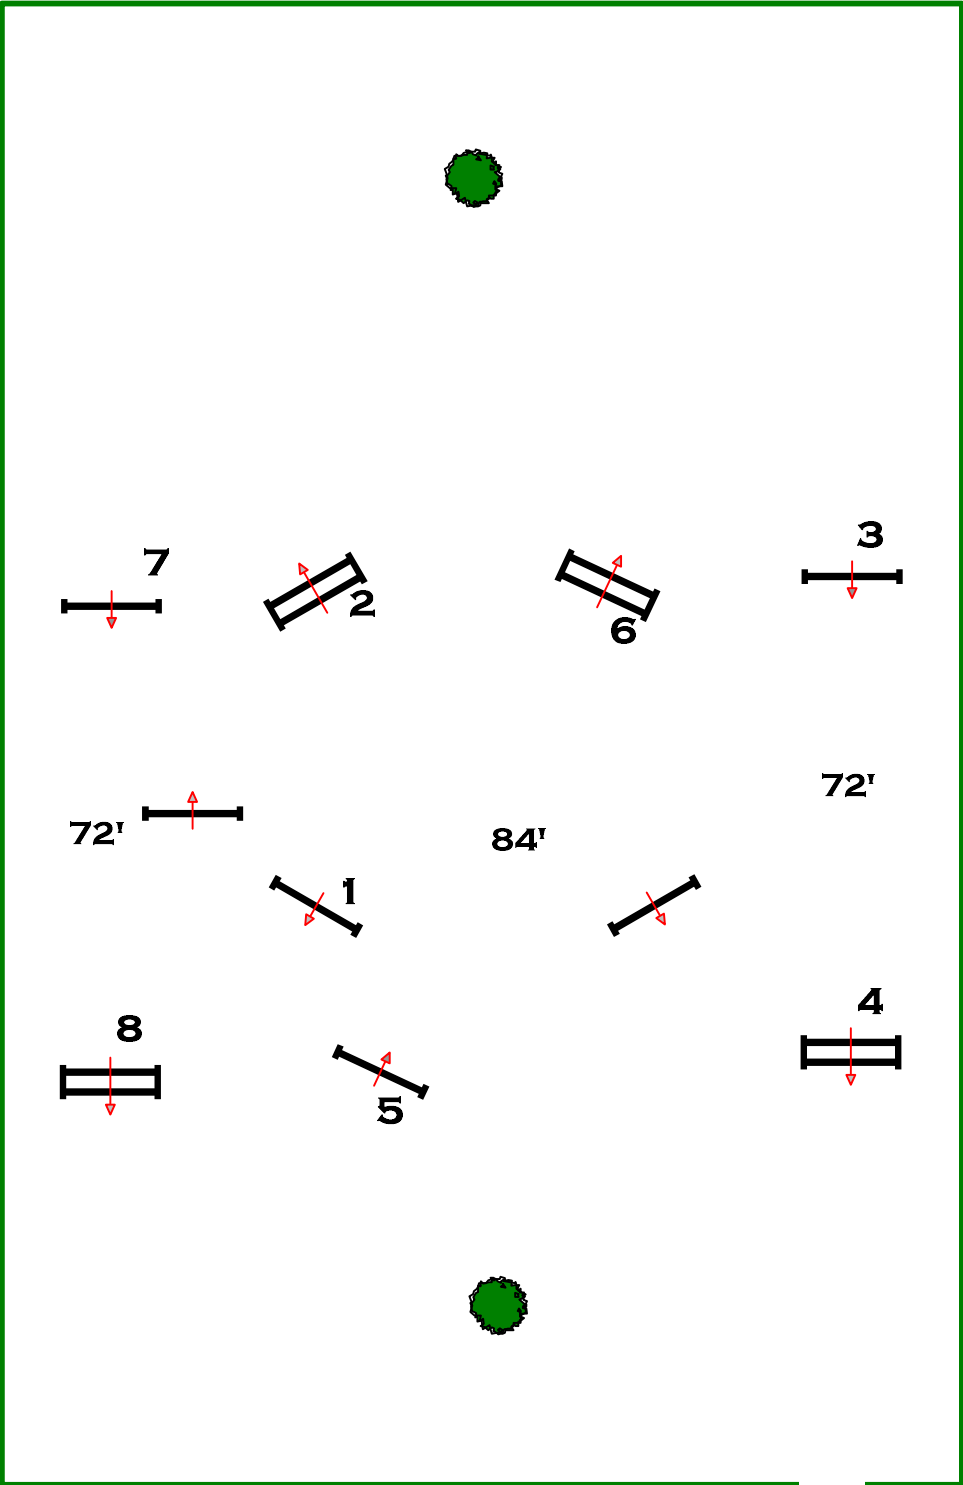

ESP HOLIDAY FINALE

DECEMBER 22ND 2024

ALL FIRST HUNTER
ROUNDS

FARMVET RING 7

FENCES 1-8

DESIGNED BY:
TOM CARLSON

ESP HOLIDAY FINALE

DECEMBER 22ND 2024

FENCES 1-7

DESIGNED BY:
TOM CARLSON

ESP HOLIDAY FINALE

DECEMBER 22ND 2024

FIRST CROSS RAIL ROUND

FARMVET RING 7

FENCES 1-4

DESIGNED BY:
TOM CARLSON