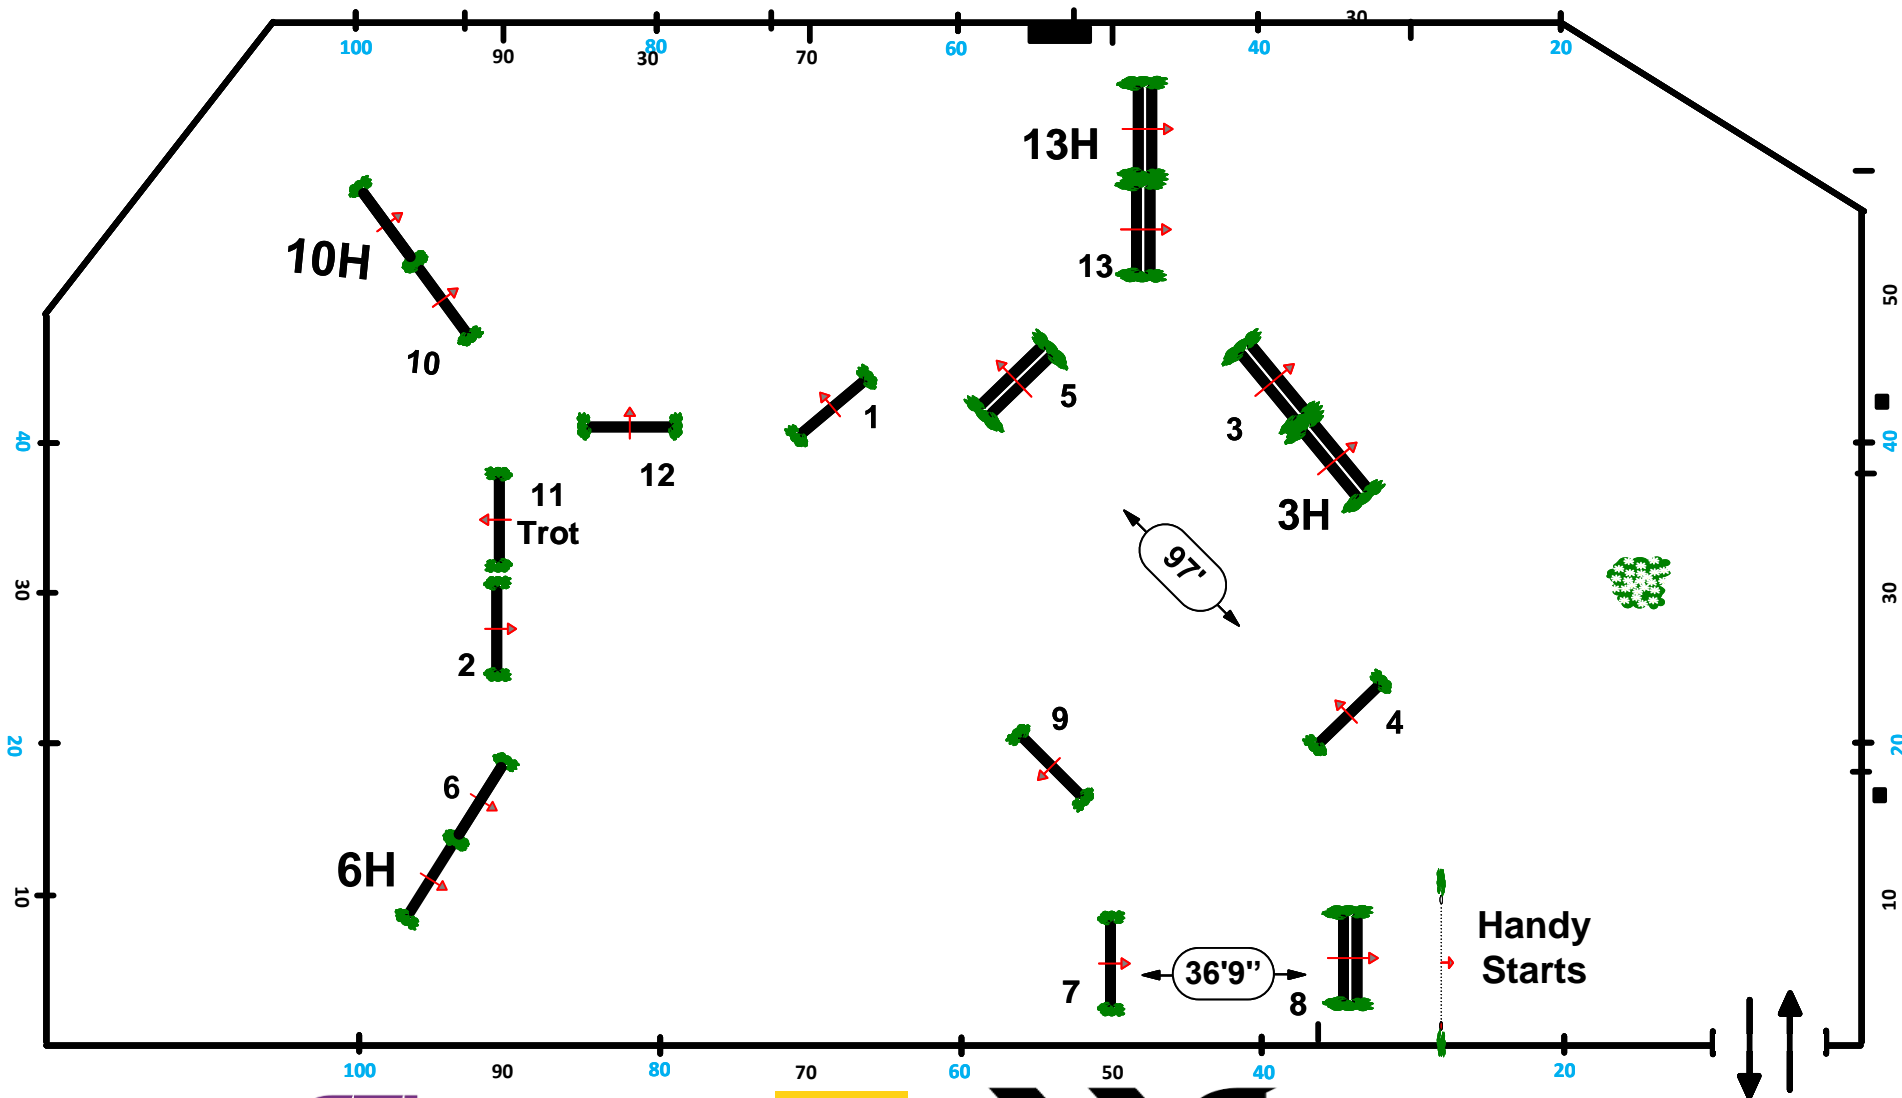

ESP FALL III

USHJA NATIONAL HUNTER DERBY Hunt & Go Format HUNT 1-8 & GO 9-13

fEI Course Designer :
Andy Christiansen

**Wellington
International**