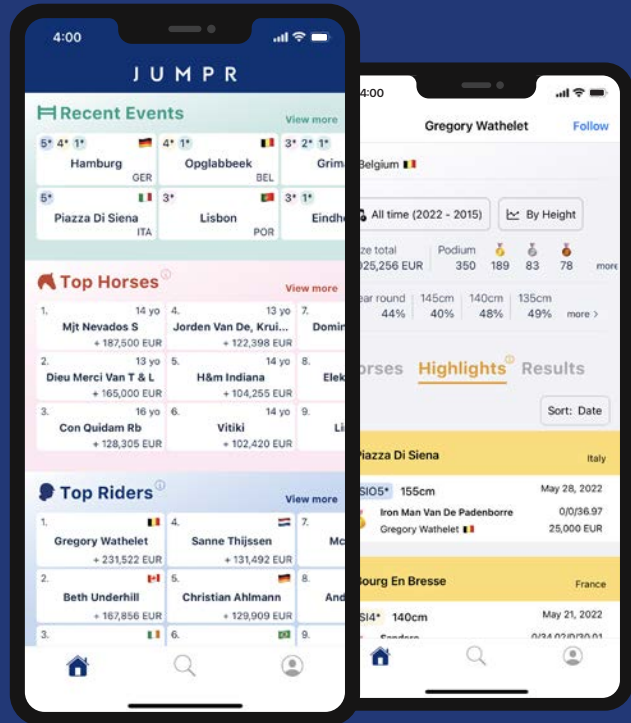

Explore the Latest Performance Analytics
Dynamically Search to Find Your Edge
Discover The World's Top Equestrian Athletes
All From One App

Download **JUMPR** for iOS Now
Visit JumprApp.co for More Details

THE EXCLUSIVE REAL ESTATE COMPANY OF THE WEF
FIRST FOUNDING SPONSOR OF THE ADEQUAN GLOBAL DRESSAGE FESTIVAL

Featured Property OF THE WEEK

5 ACRES IN LOXAHATCHEE

16575 Van Gogh Rd., Loxahatchee

Offered at $3,500,000

Exceptional 5 acre equestrian's dream offers a 24-stall CBS barn built in 2017 complete with 2 tack rooms, 2 feed rooms, 2 lounges, 2 laundry rooms & 2 half baths. Plus 4 wash racks, 4 cross ties & 2 treadmill hookups. The property has an irrigated 245' x 180' Wordley Martin riding arena, and 8 paddocks. There are 4 separate apartments - each with 1 BR, 1 BA, kitchen and washer & dryer! Don't let this extremely private equestrian facility pass you by!!

(561) 624-8499

VISIT OUR WEF OFFICE OUTSIDE THE INTERNATIONAL CLUB
WWW.WELLINGTONEQUESTRIANREALTY.COM

CHRIS & ROB DESINO, PRINCIPALS