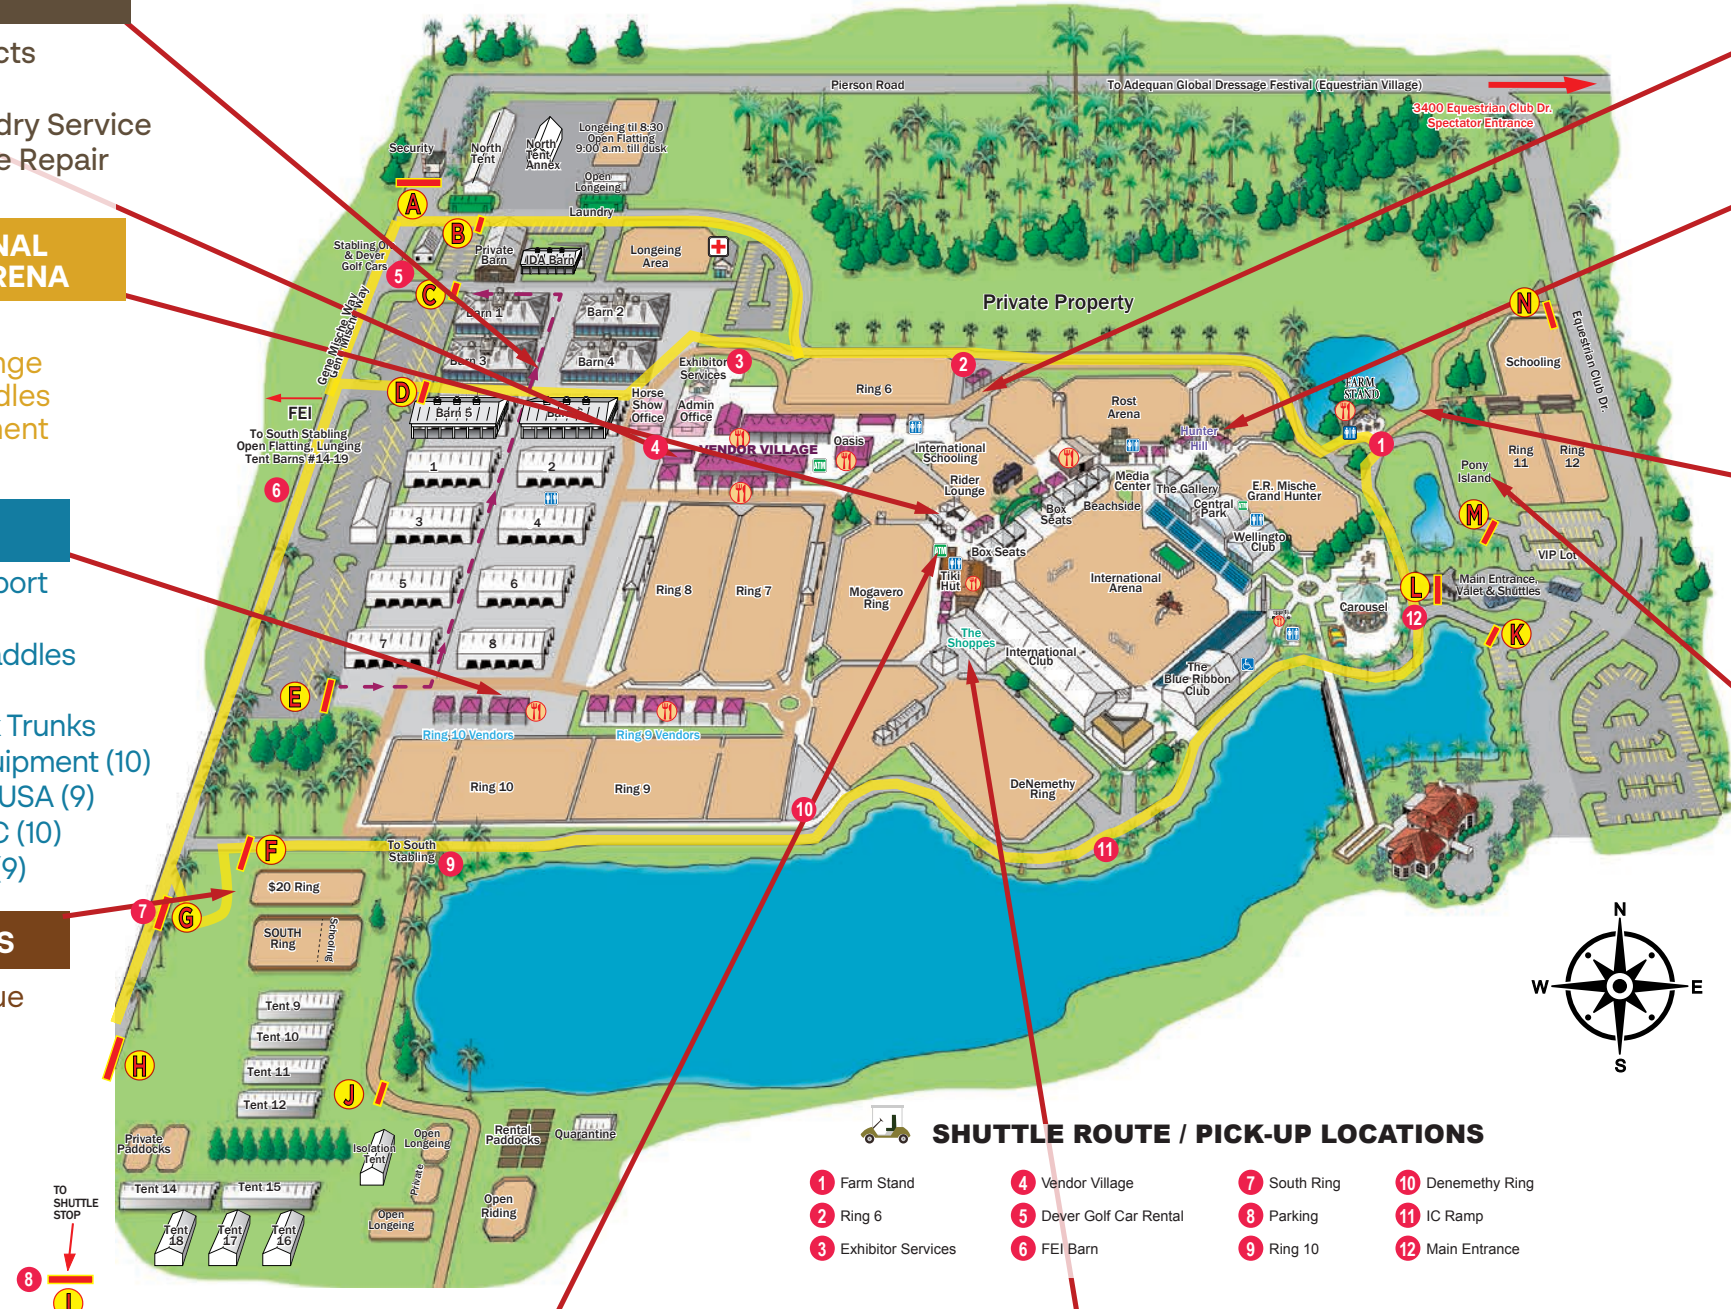

**FARM STAND**

- The Shop at Farm Stand
- Akuma
- Bustle & Brew
- Meraki Juice Kitchen
- Pop-Up Markets

**RING 11 (Pony Island)**

- Palm Beach Int'l Academy

**PLACES TO EAT**

- INTERNATIONAL ARENA**
- Chik Monk
  - Tiki Hut
- VENDOR VILLAGE**
- Harry's Lemonade
  - Loopy's Crepes
  - Oasis Cafe
- RING 9**
- Muddy Paws Ice Cream
  - Nathalie's Cafe
- RING 10**
- Magdalena's Mexican
- BARN 4**
- Anonymous Coffee
- PONY ISLAND**
- Florida Snow
  - Silva's Mexican
- SOUTH BARN**
- Island Kitchen

- SHUTTLE ROUTE / PICK-UP LOCATIONS**
- |                      |                         |              |                   |
|----------------------|-------------------------|--------------|-------------------|
| 1 Farm Stand         | 4 Vendor Village        | 7 South Ring | 10 Denemethy Ring |
| 2 Ring 6             | 5 Dever Golf Car Rental | 8 Parking    | 11 IC Ramp        |
| 3 Exhibitor Services | 6 FEI Barn              | 9 Ring 10    | 12 Main Entrance  |