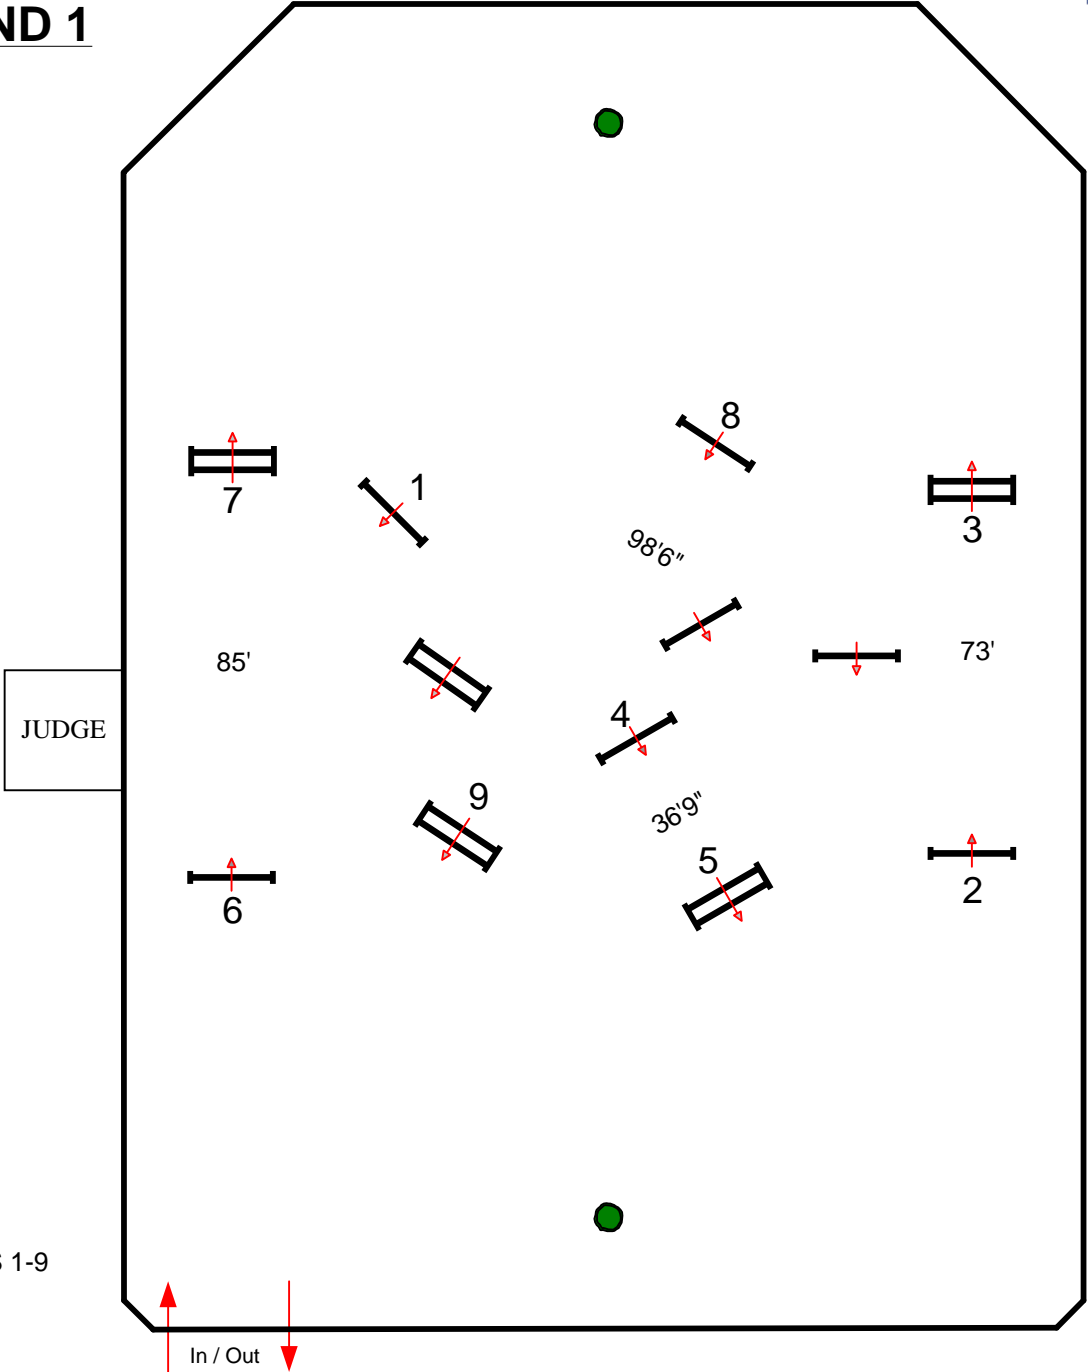

ROST

ROUND 1

JUDGE

FENCES 1-9

In / Out

BY: DANNY MOORE 

HOLIDAY & HORSES

ROST