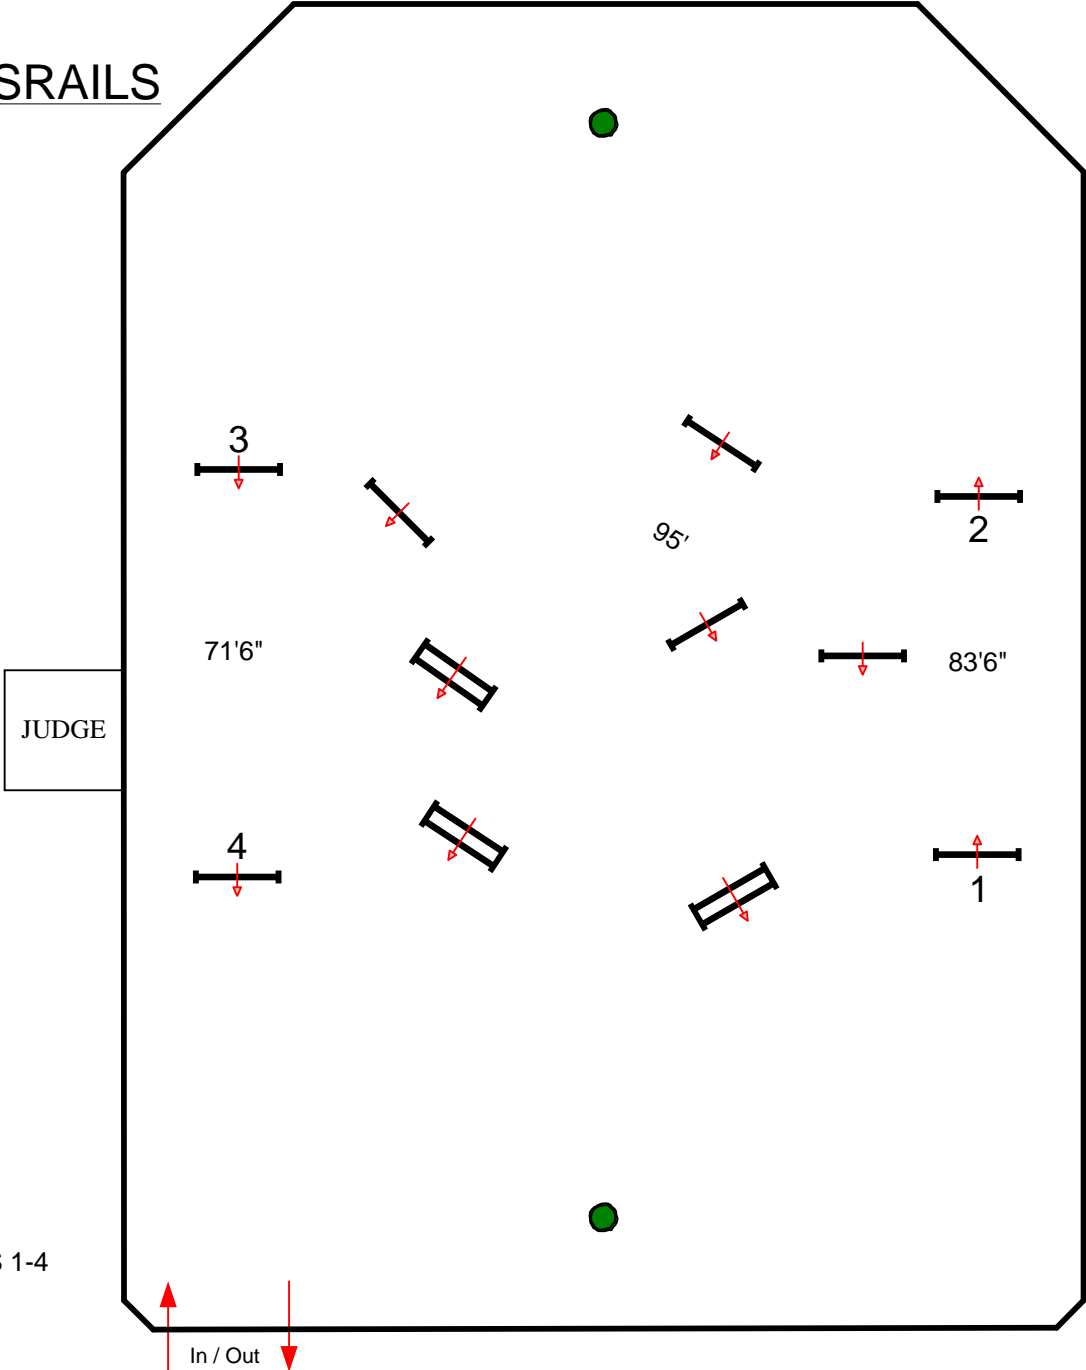

S.S. & RUSTY
STIRRUP

BY: DANNY MOORE 

HOLIDAY & HORSES

ROST

ROUND 1

CROSSRAILS

JUDGE

FENCES 1-4