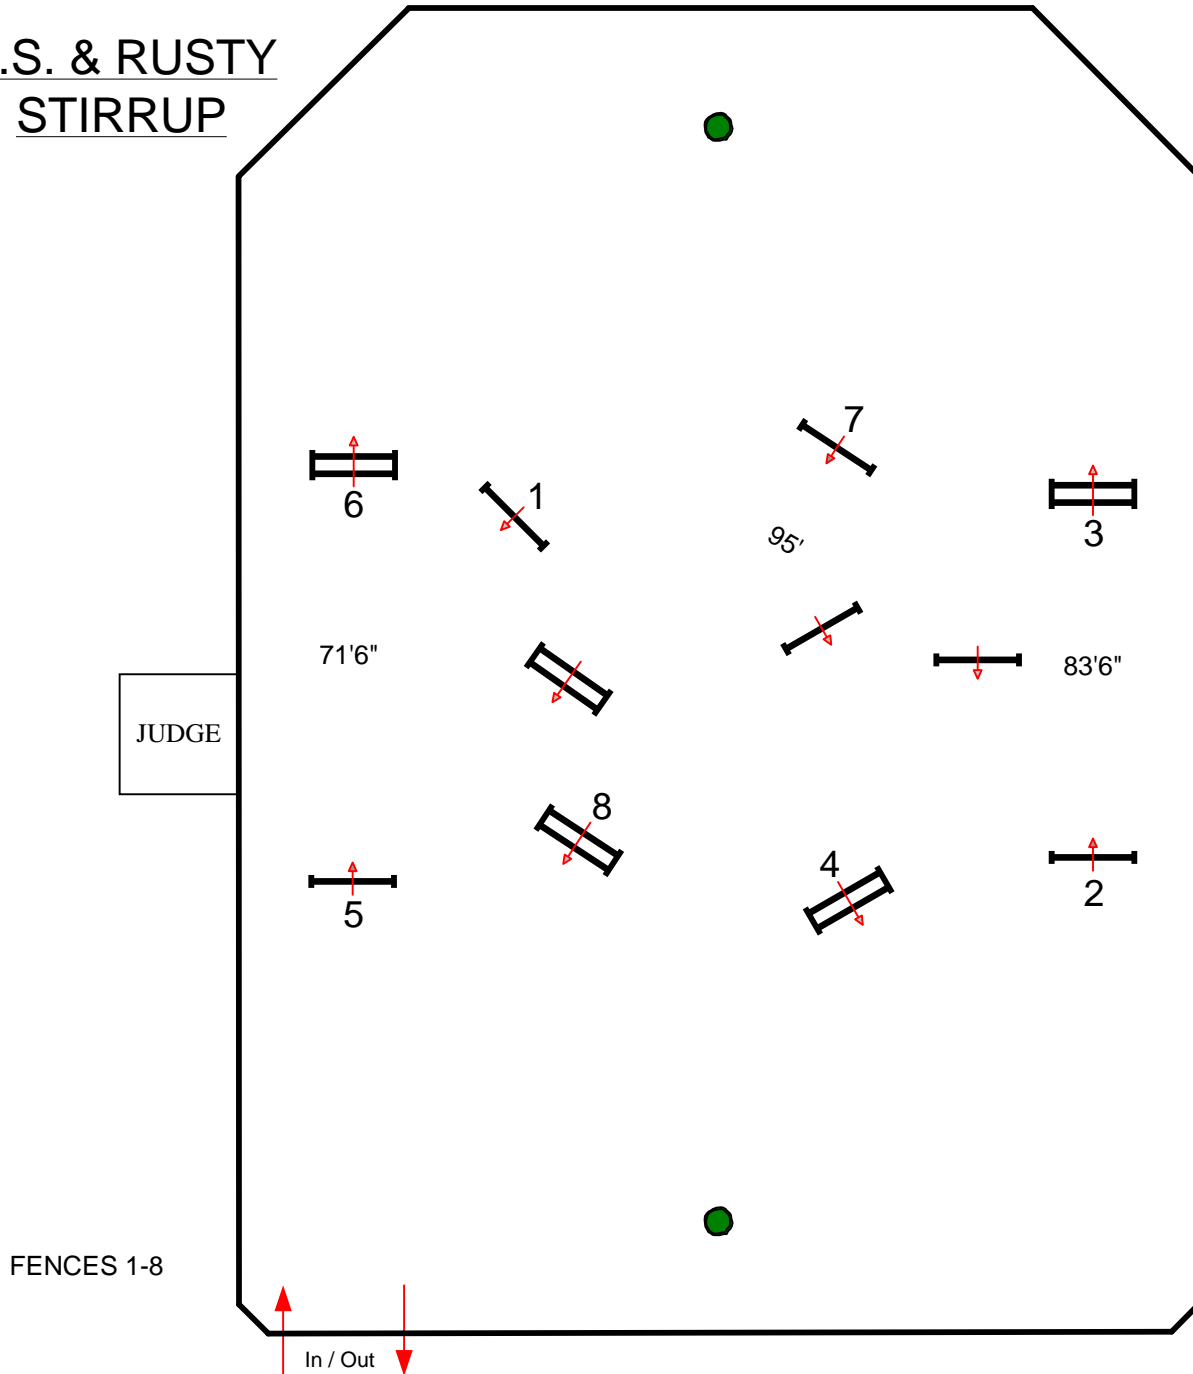

HOLIDAY & HORSES

ROST

ROUND 1

S.S. & RUSTY
STIRRUP

BY: DANNY MOORE