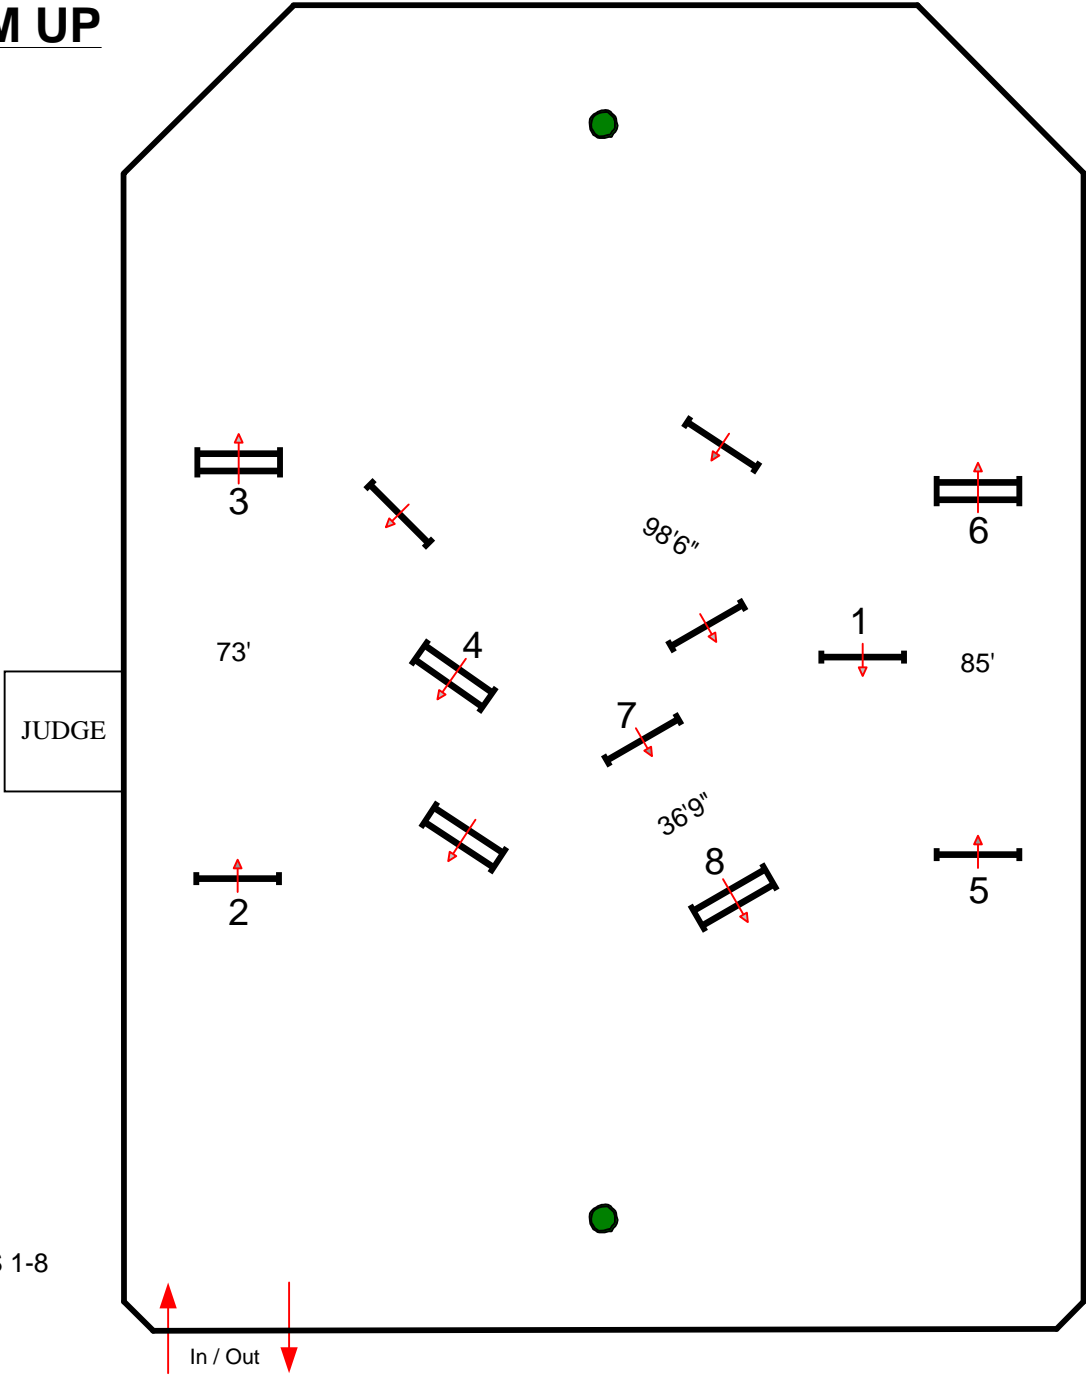

HOLIDAY & HORSES

ROST

WARM UP

FENCES 1-8

BY: DANNY MOORE