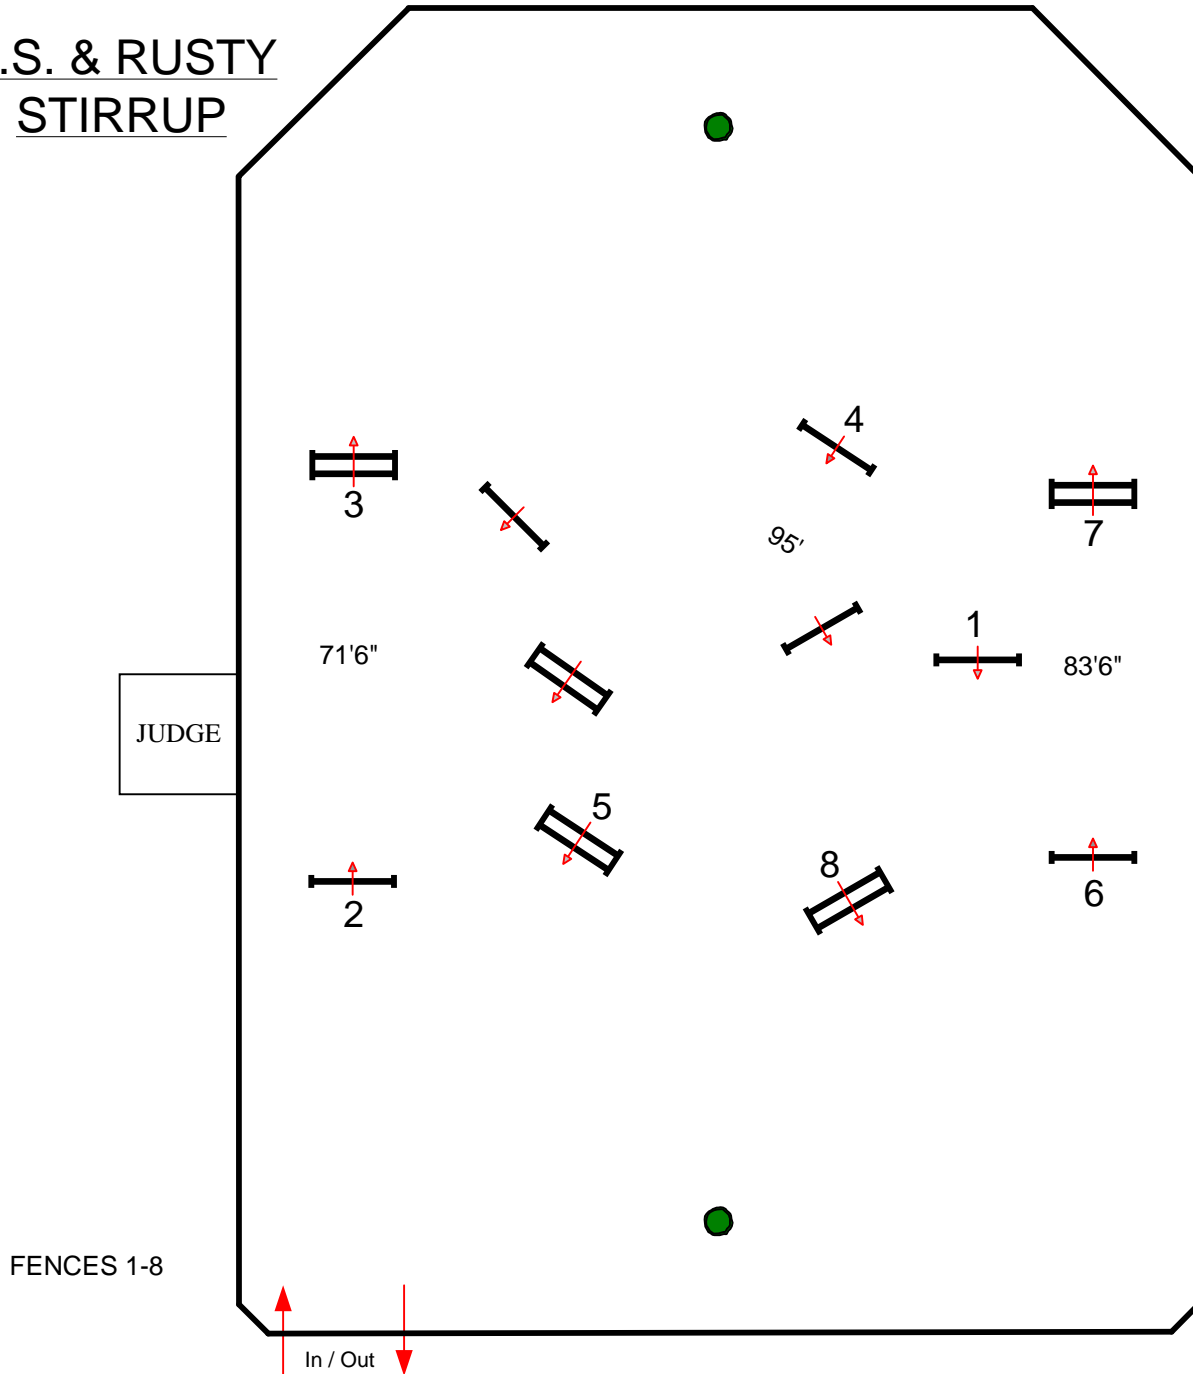

HOLIDAY & HORSES

ROST

WARM UP

S.S. & RUSTY STIRRUP

JUDGE

FENCES 1-8

BY: DANNY MOORE