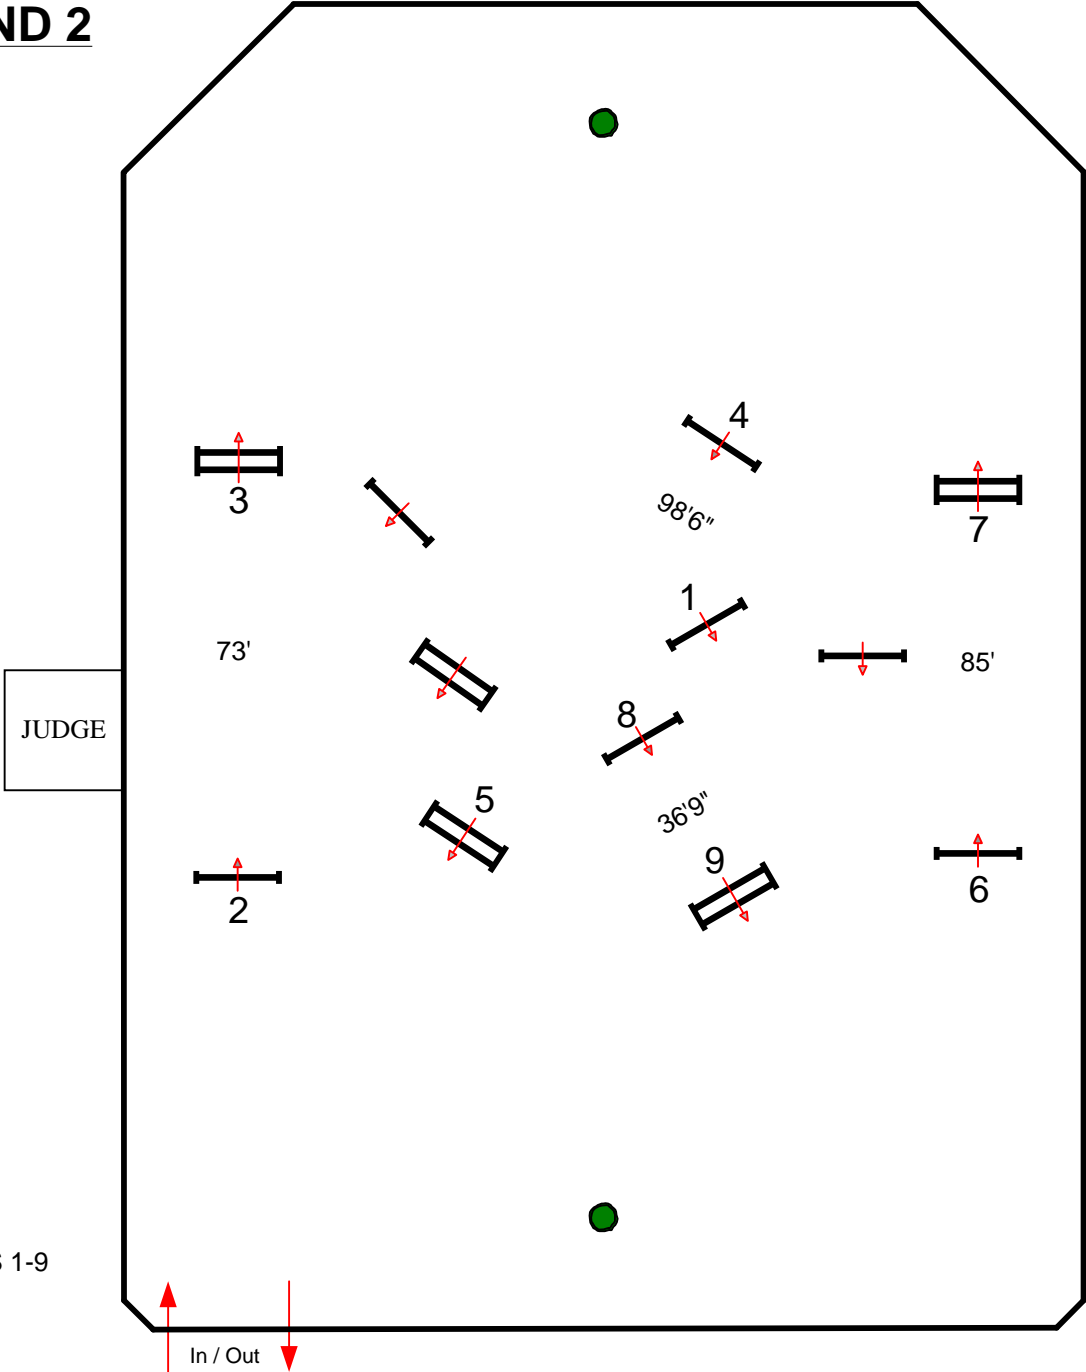

HOLIDAY & HORSES

ROST

ROUND 2

JUDGE

FENCES 1-9

BY: DANNY MOORE