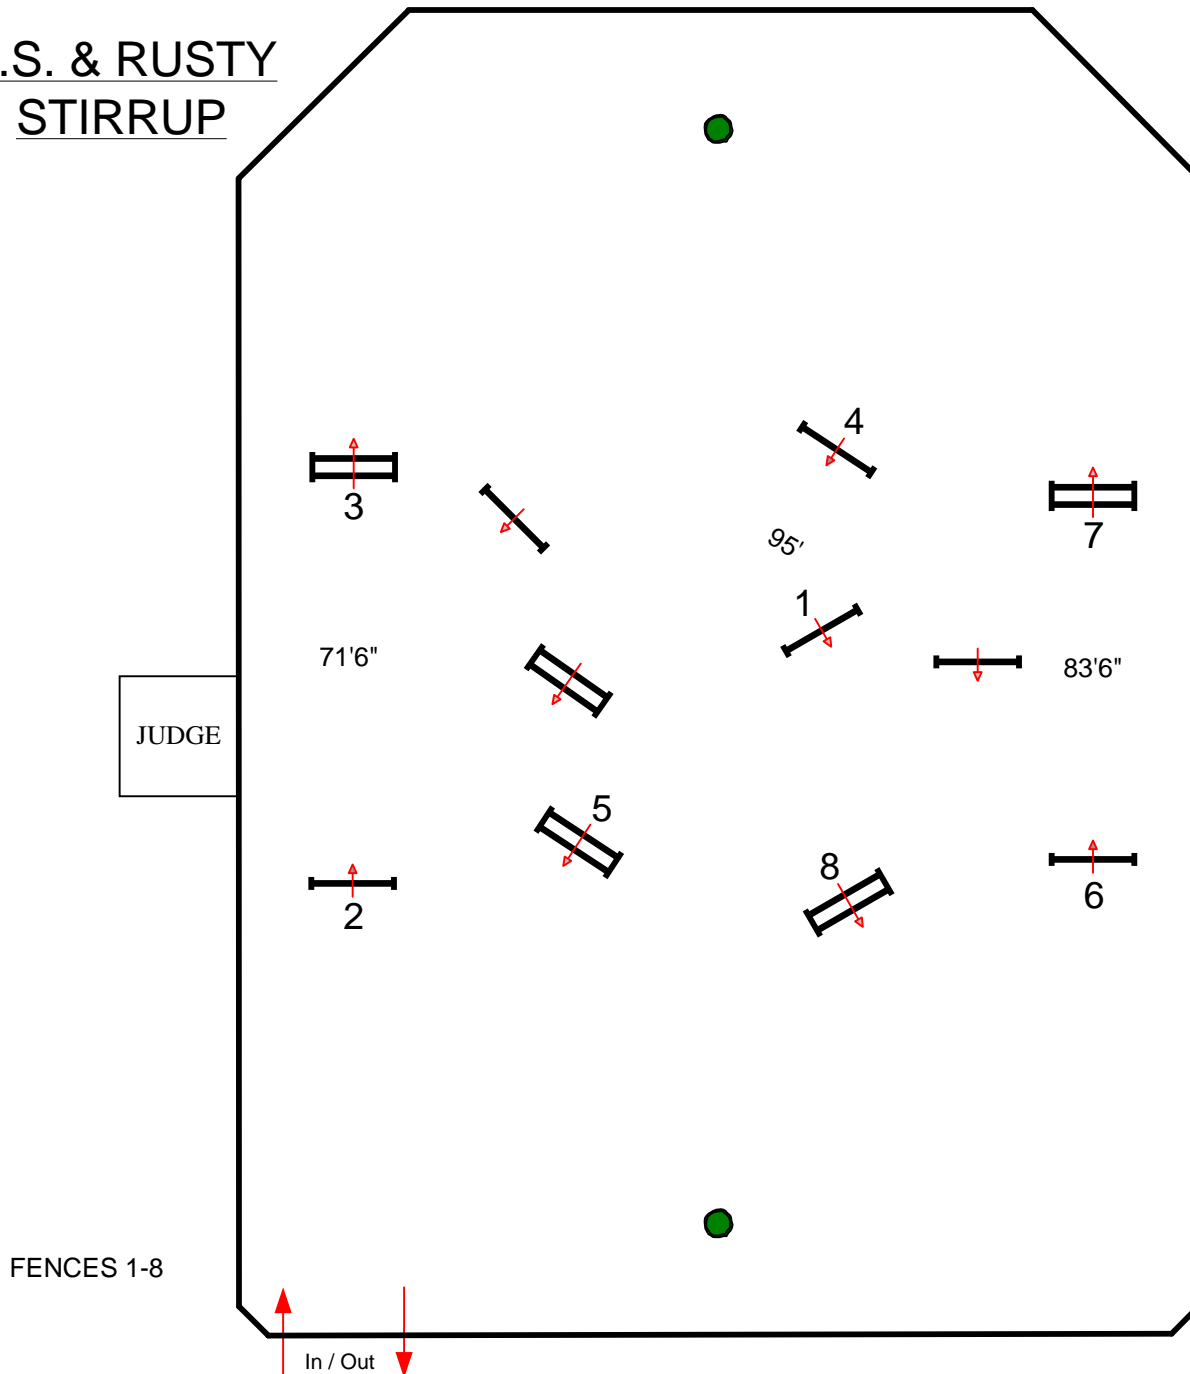

S.S. & RUSTY
STIRRUP

BY: DANNY MOORE 

HOLIDAY & HORSES

ROST

ROUND 1

CROSSRAILS

JUDGE

FENCES 1-4