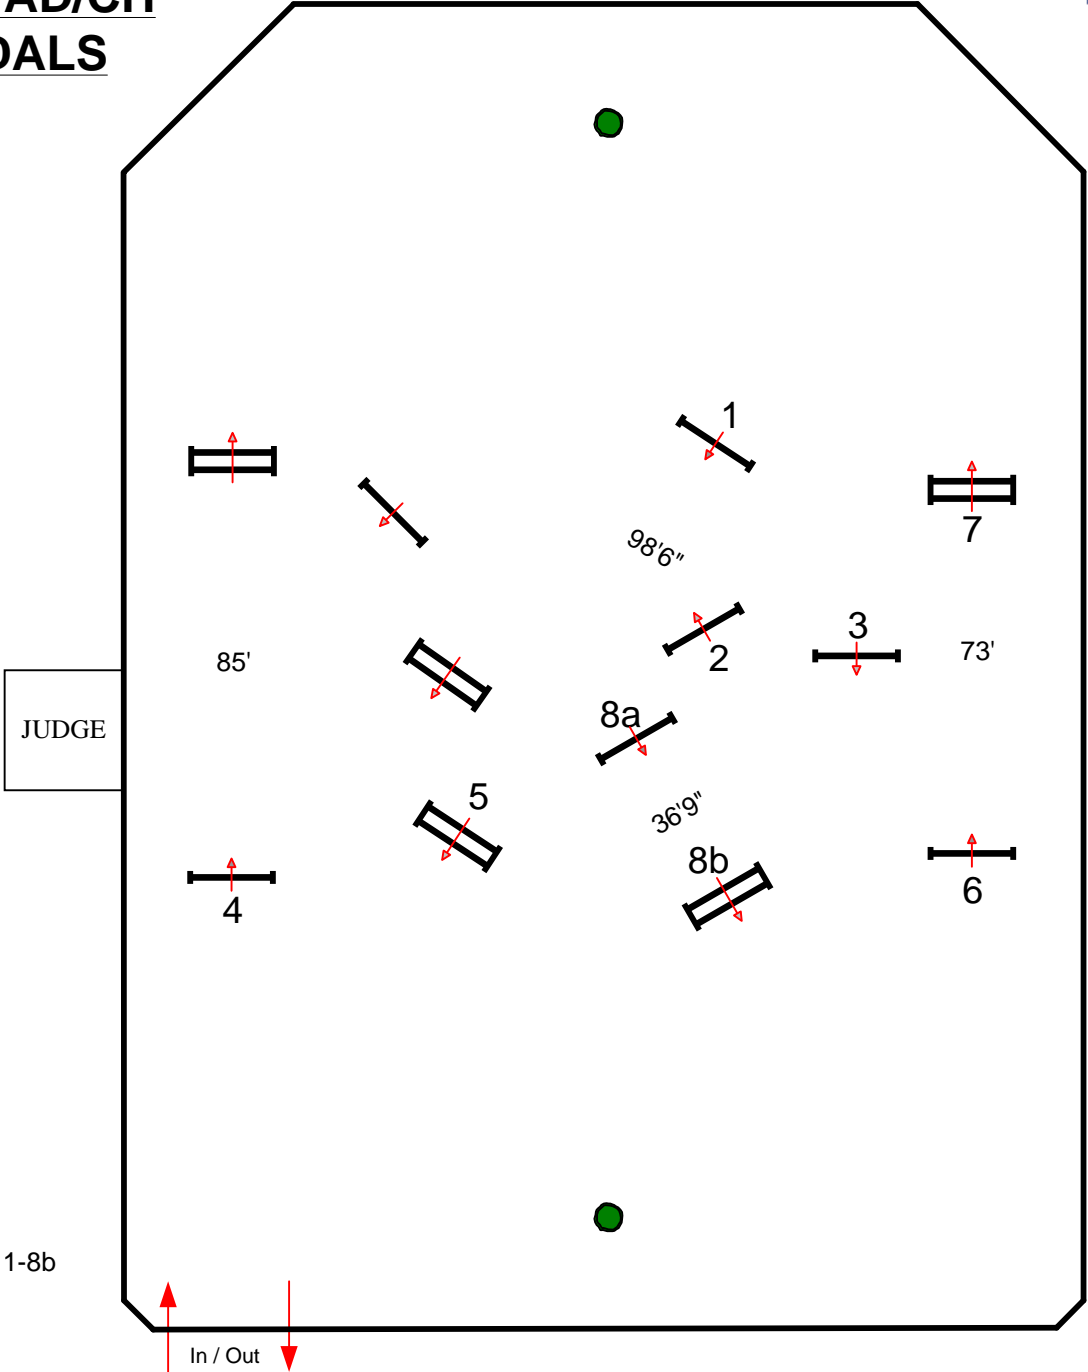

HOLIDAY & HORSES

ROST

M & S AD/CH
MEDALS

JUDGE

FENCES 1-8b

BY: DANNY MOORE