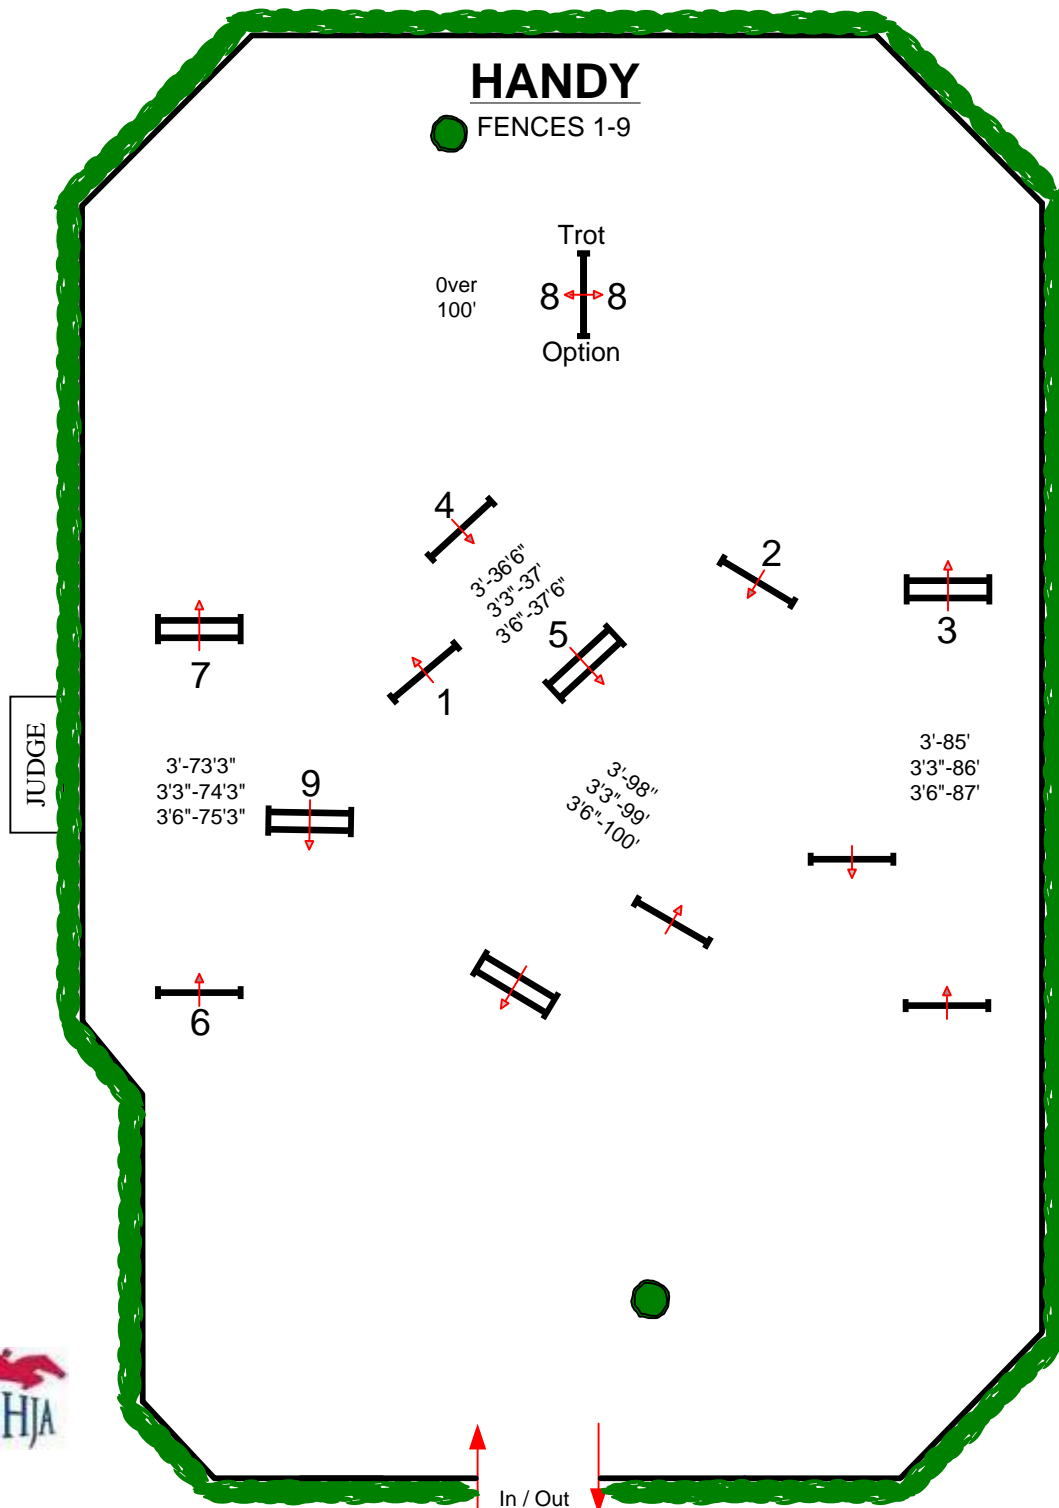

WEF 1

E.R. MISCHÉ GRAND
HUNTER RING

ROUND 1

FENCES 1-9

JUDGE

BY: DANNY MOORE 

WEF 1

E.R. MISCHE GRAND
HUNTER RING

HANDY

FENCES 1-9

BY: DANNY MOORE