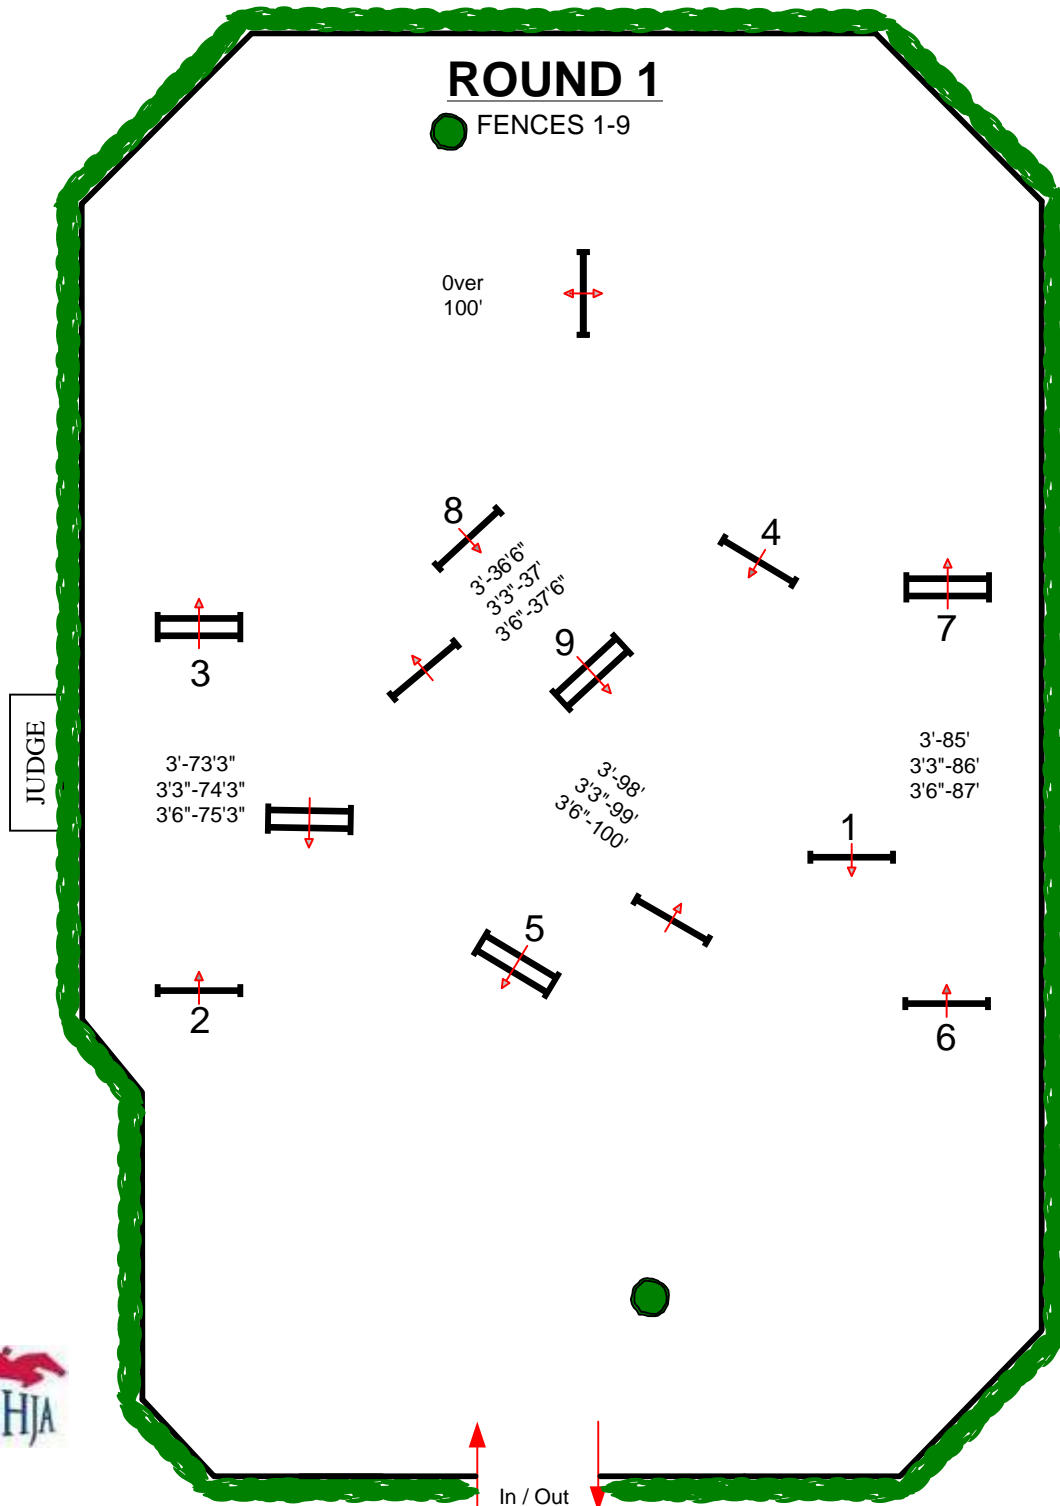

WEF 1

E.R. MISCHÉ GRAND
HUNTER RING

ROUND 1

FENCES 1-9

JUDGE

BY: DANNY MOORE 

WEF 1

E.R. MISCHE GRAND
HUNTER RING

HANDY

FENCES 1-9

BY: DANNY MOORE