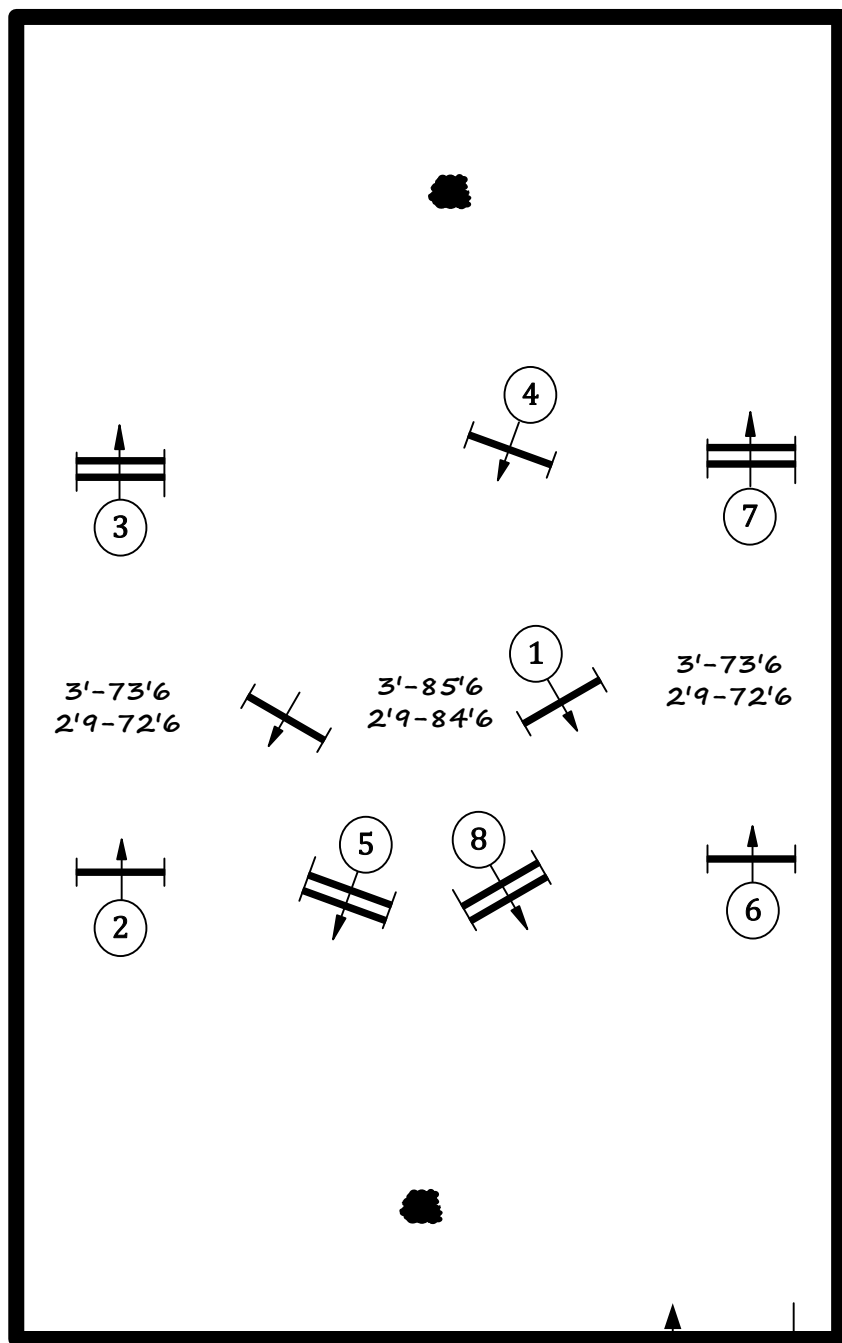

Winter Equestrian Festival

WEF 12

Ring 12

First Course

fences 1-8

USHJA Hunter 3'

Thoroughbred Hunter

USHJA Hunter 2'9

First Year shown

USHJA Hunter 2'9

Course design by Robert McGregor

Winter Equestrian Festival

WEF 12

Ring 12

Second Course

fences 1-8

USHJA Hunter 3'

Thoroughbred Hunter

USHJA Hunter 2'9

First Year shown

USHJA Hunter 2'9

Course design by Robert McGregor

In / Out