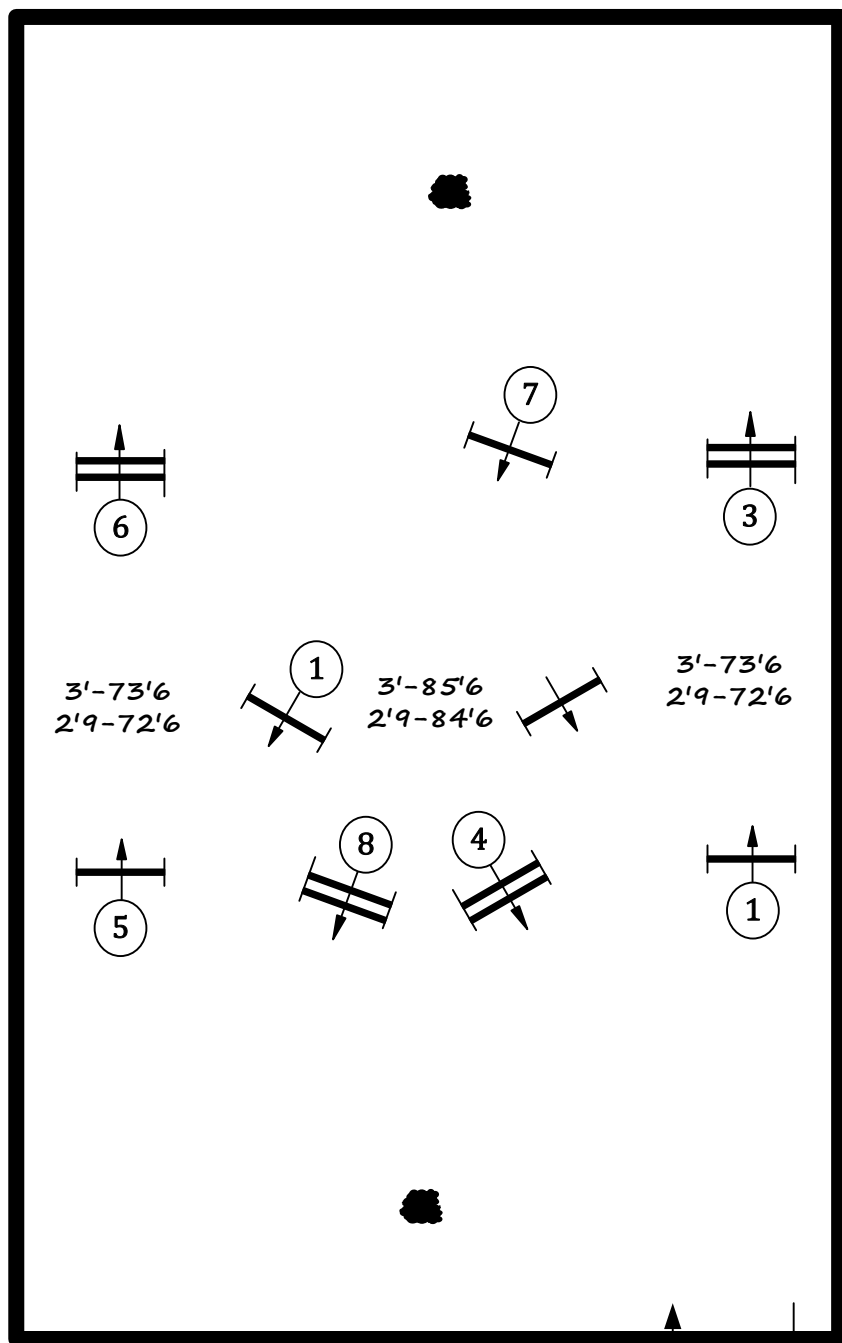

Winter Equestrian Festival

WEF 12

Ring 12

First Course

fences 1-8

USHJA Hunter 3'

Thoroughbred Hunter

USHJA Hunter 2'9

First Year shown

USHJA Hunter 2'9

Course design by Robert McGregor

Winter Equestrian Festival

WEF 12

Ring 12

Second Course

fences 1-8

USHJA Hunter 3'

Thoroughbred Hunter

USHJA Hunter 2'9

First Year shown

USHJA Hunter 2'9

Course design by Robert McGregor

In / Out