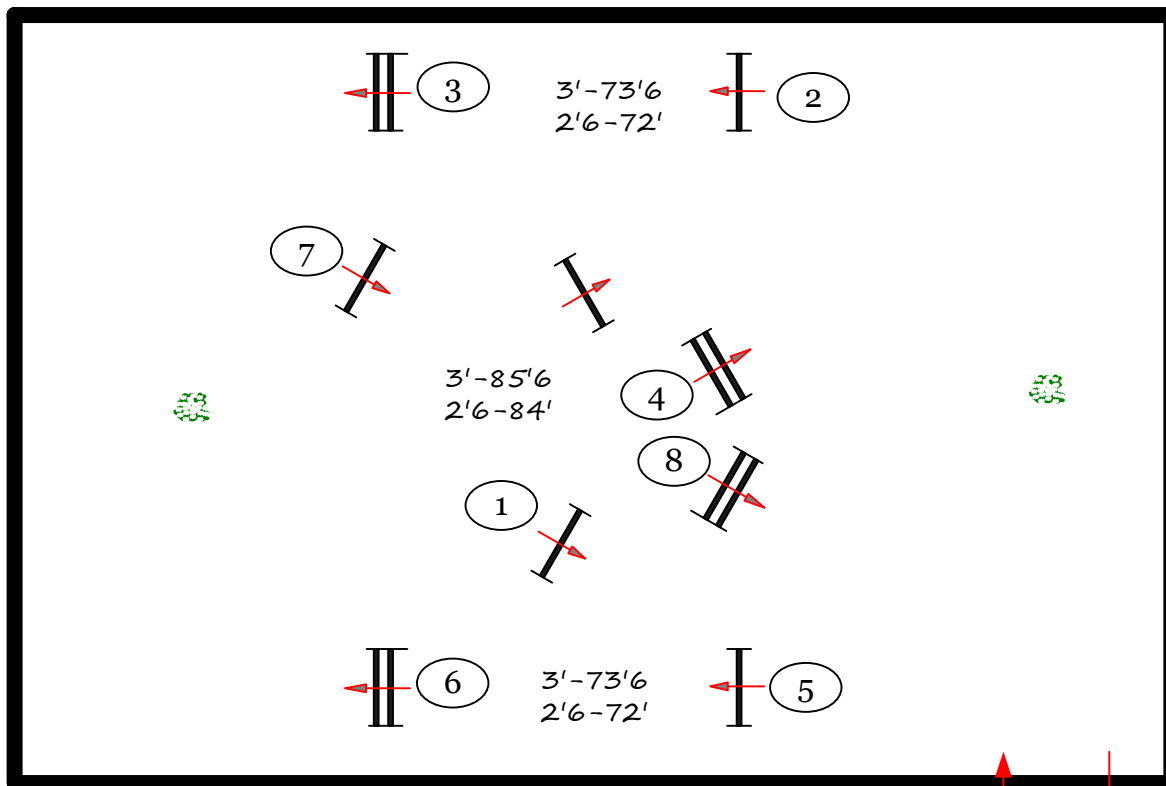

WEF Premiere

South Ring

Second Course

fences 1-8

Low Adult Am Hunter

Adult Am Hunter-
50+ 18-35 36-49

Course design by Robert McGregor

In / Out

WEF Premiere

South Ring

First Course

fences 1-8

Low Adult Am Hunter

Adult Am Hunter-
50+ 18-35 36-49

Course design by Robert McGregor

In / Out