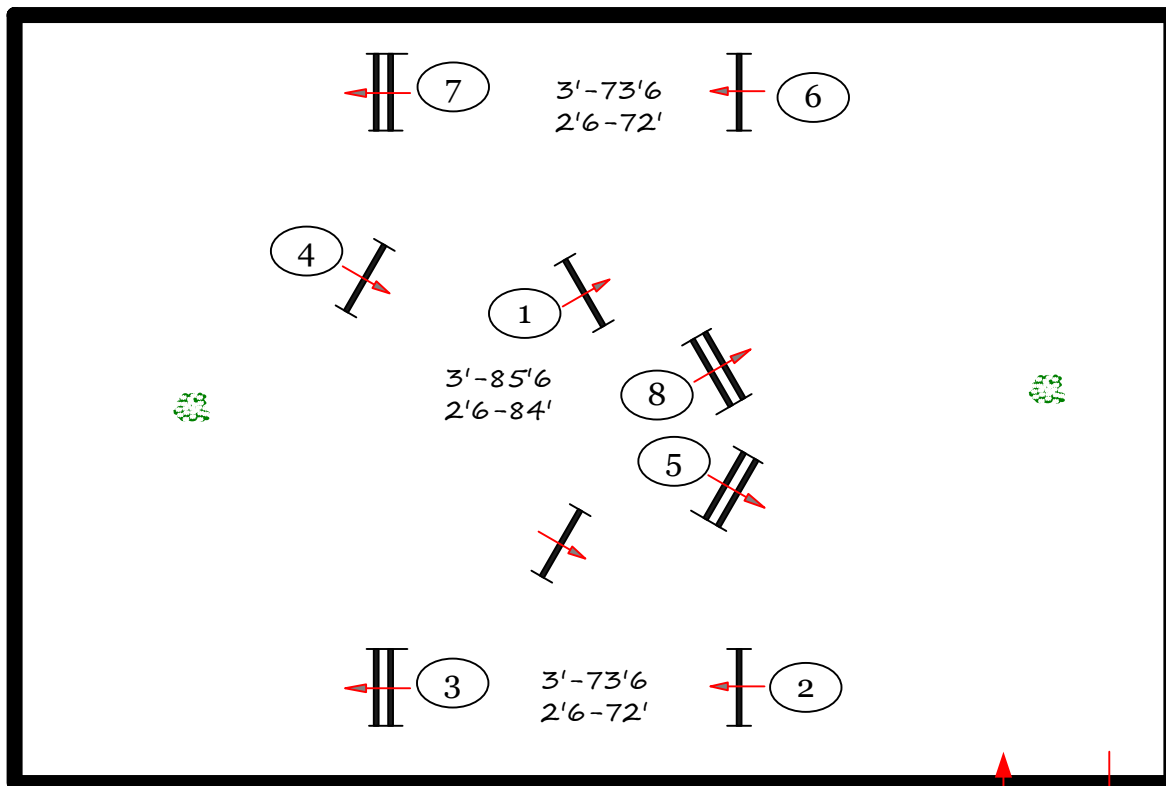

WEF Premiere

South Ring

Second Course

fences 1-8

Low Adult Am Hunter

Adult Am Hunter-
50+ 18-35 36-49

Course design by Robert McGregor

In / Out

WEF Premiere

South Ring

First Course

fences 1-8

Low Adult Am Hunter

Adult Am Hunter-
50+ 18-35 36-49

Course design by Robert McGregor

In / Out