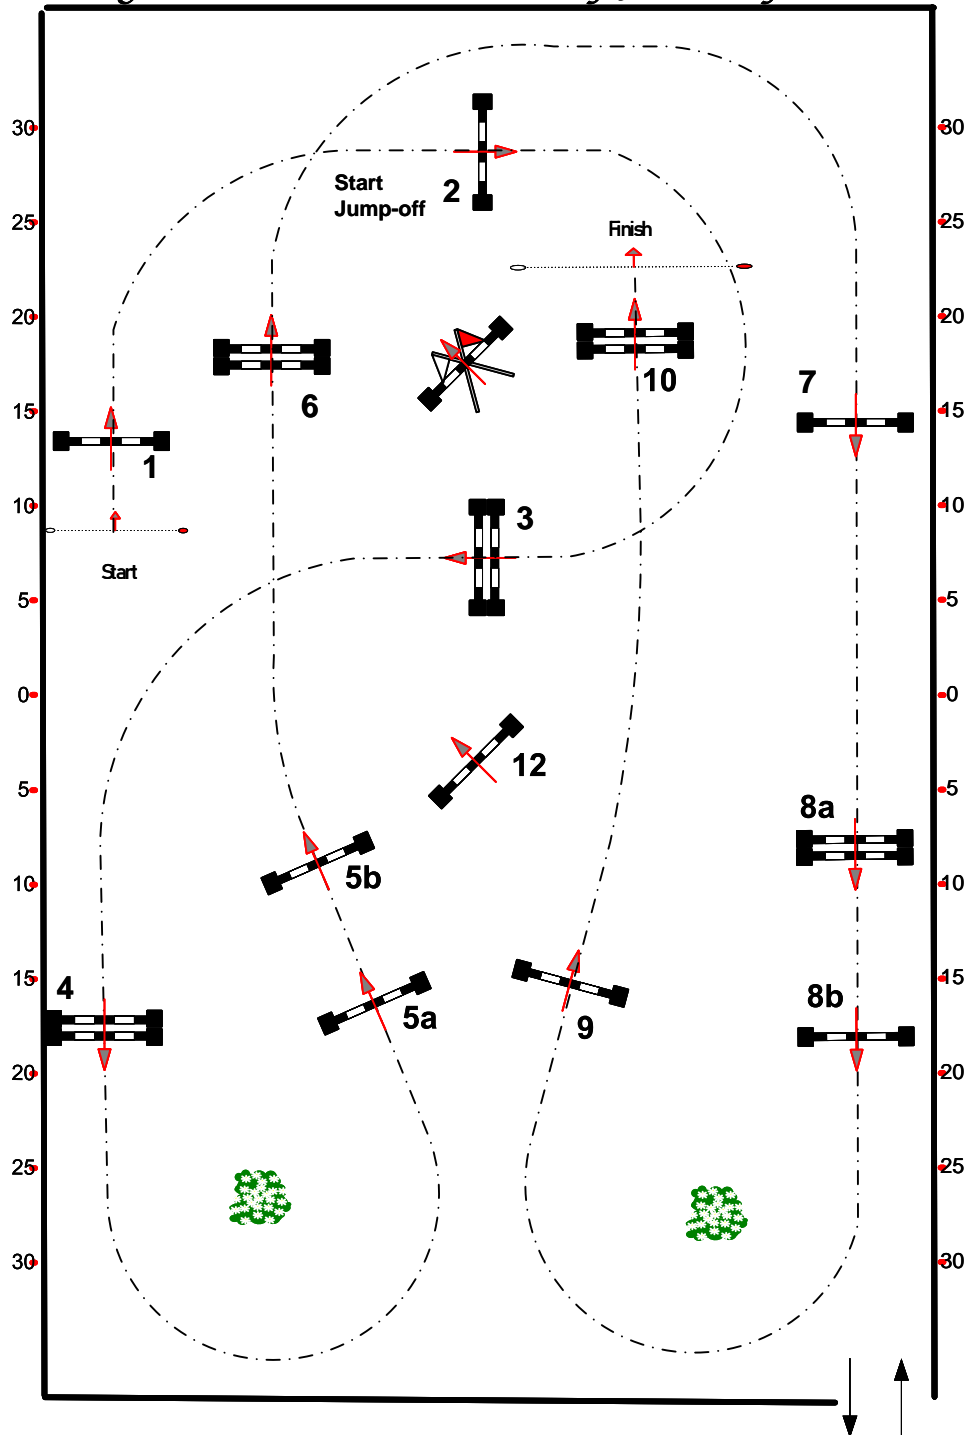

Course Designer:
Andy Christiansen ECU