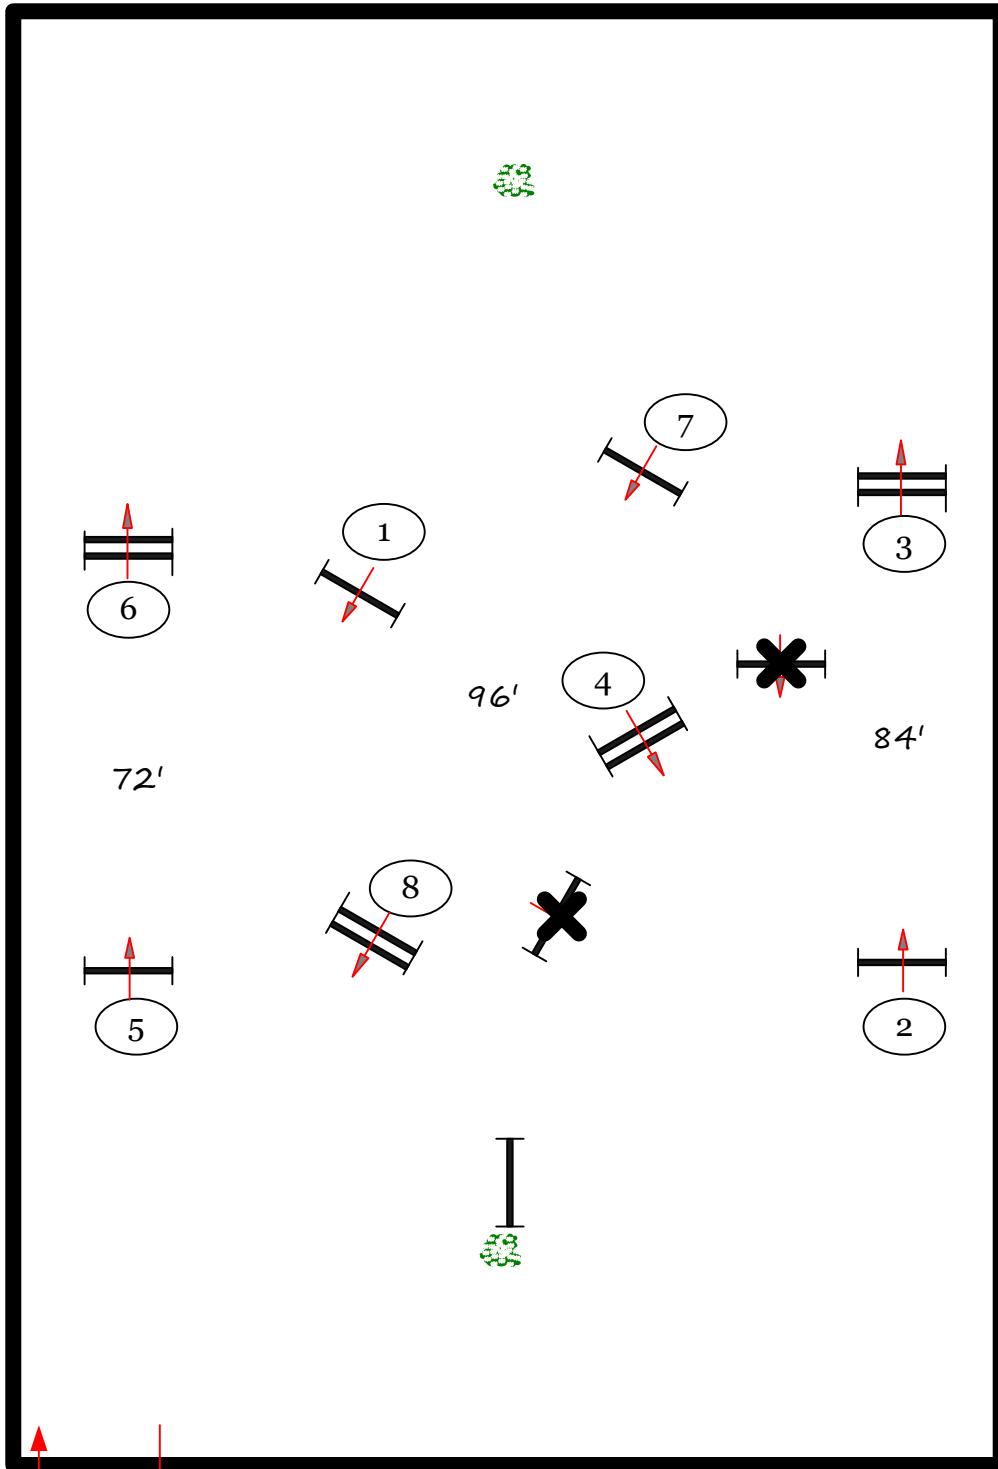

Holiday Finale

Rost Arena

First Course

fences 1-8

All Adult Amateur Hunter

All Childrens Hunter

In / Out

Course design by Robert McGregor

Holiday Finale

Rost Arena

First Course

fences 1-8

Child/Adult Equitation 2'6"

Low Childrens Hunter

Low Adult Hunter

In / Out