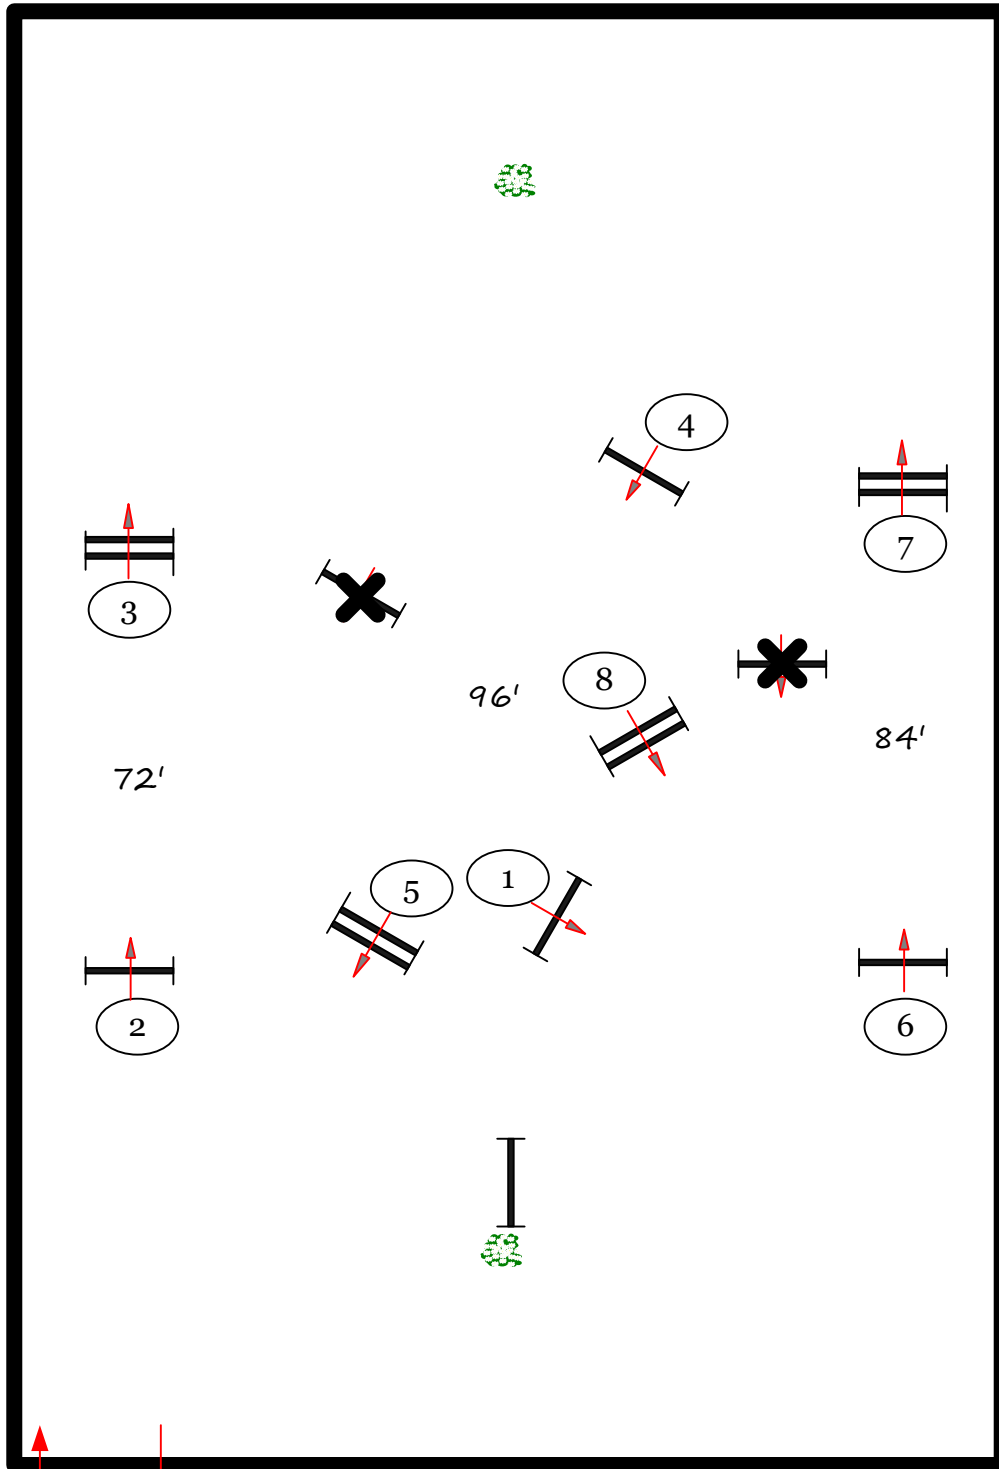

Holiday Finale

Rost Arena

Second Course

fences 1-8

Child/Adult Equitation 2'6"

Low Childrens Hunter

Low Adult Hunter

In / Out