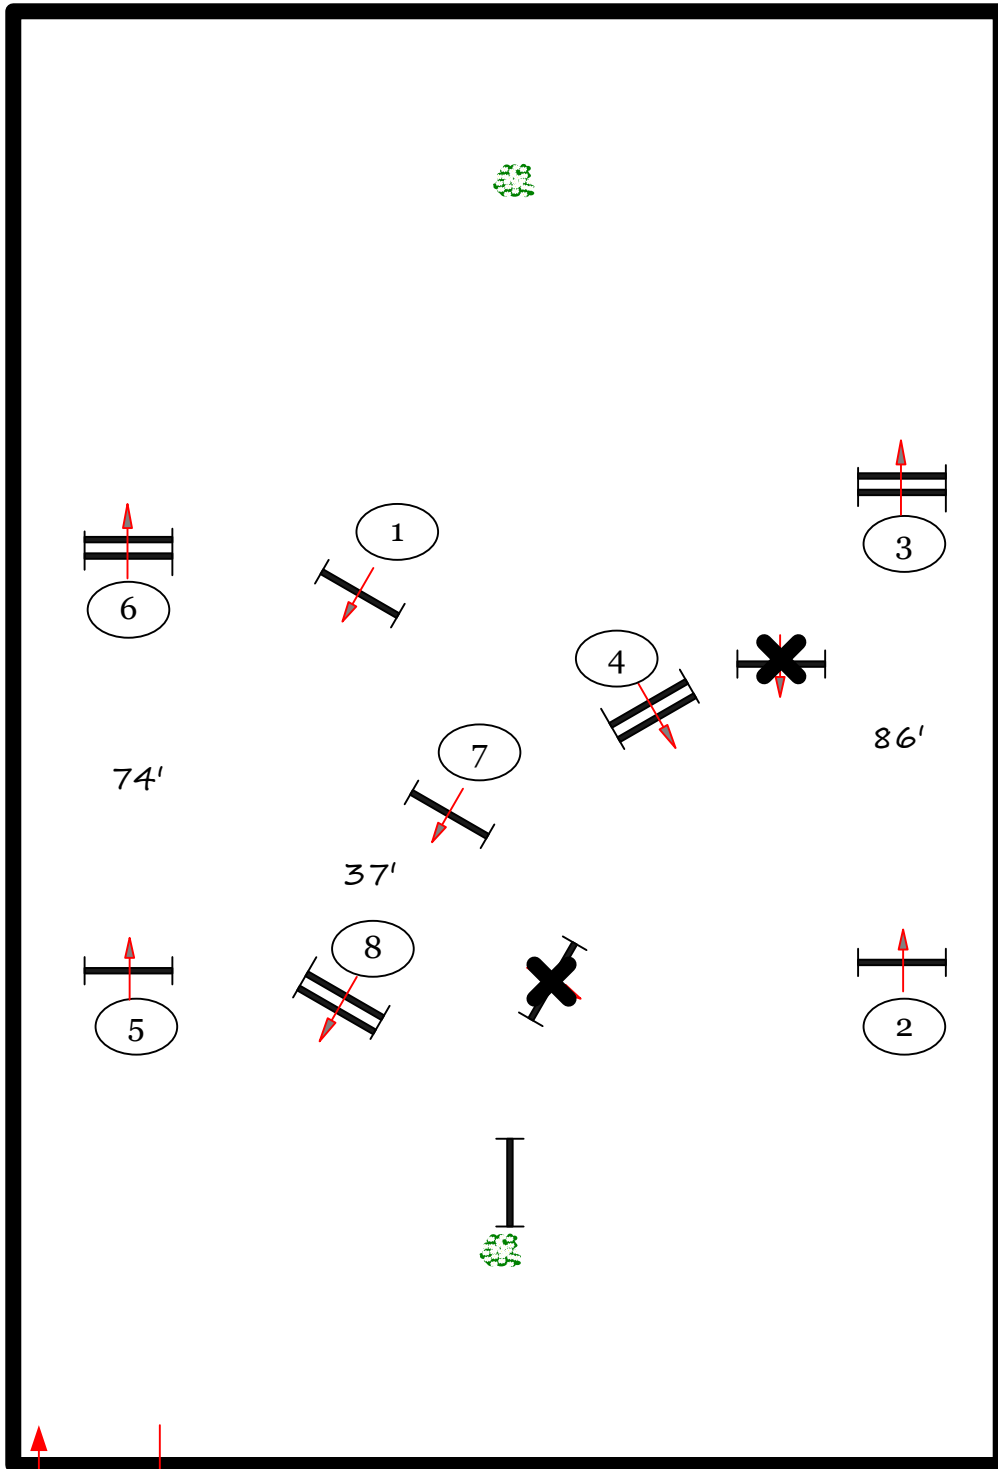

Holiday Finale

Rost Arena

First Course

fences 1-8

All Adult Amateur Hunter

All Childrens Hunter

In / Out

Course design by Robert McGregor

Holiday Finale

Rost Arena

First Course

fences 1-8

Child/Adult Equitation 2'6"

Low Childrens Hunter

Low Adult Hunter

In / Out