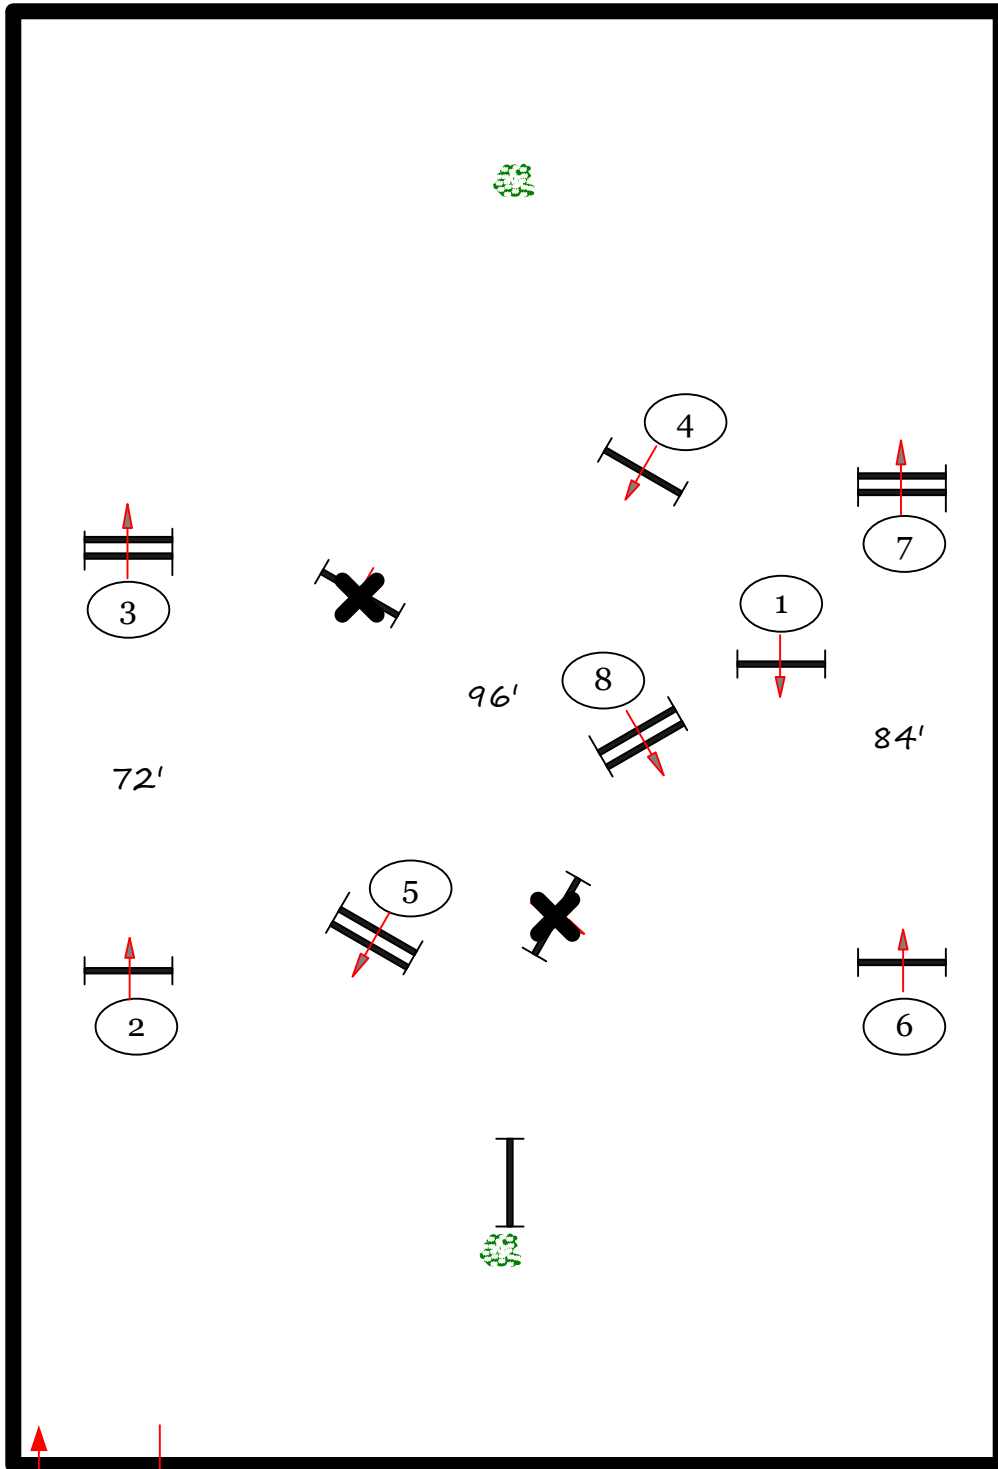

Holiday Finale

Rost Arena

Warmup Course

fences 1-8

Warmup 2'6"

In / Out

Course design by Robert McGregor