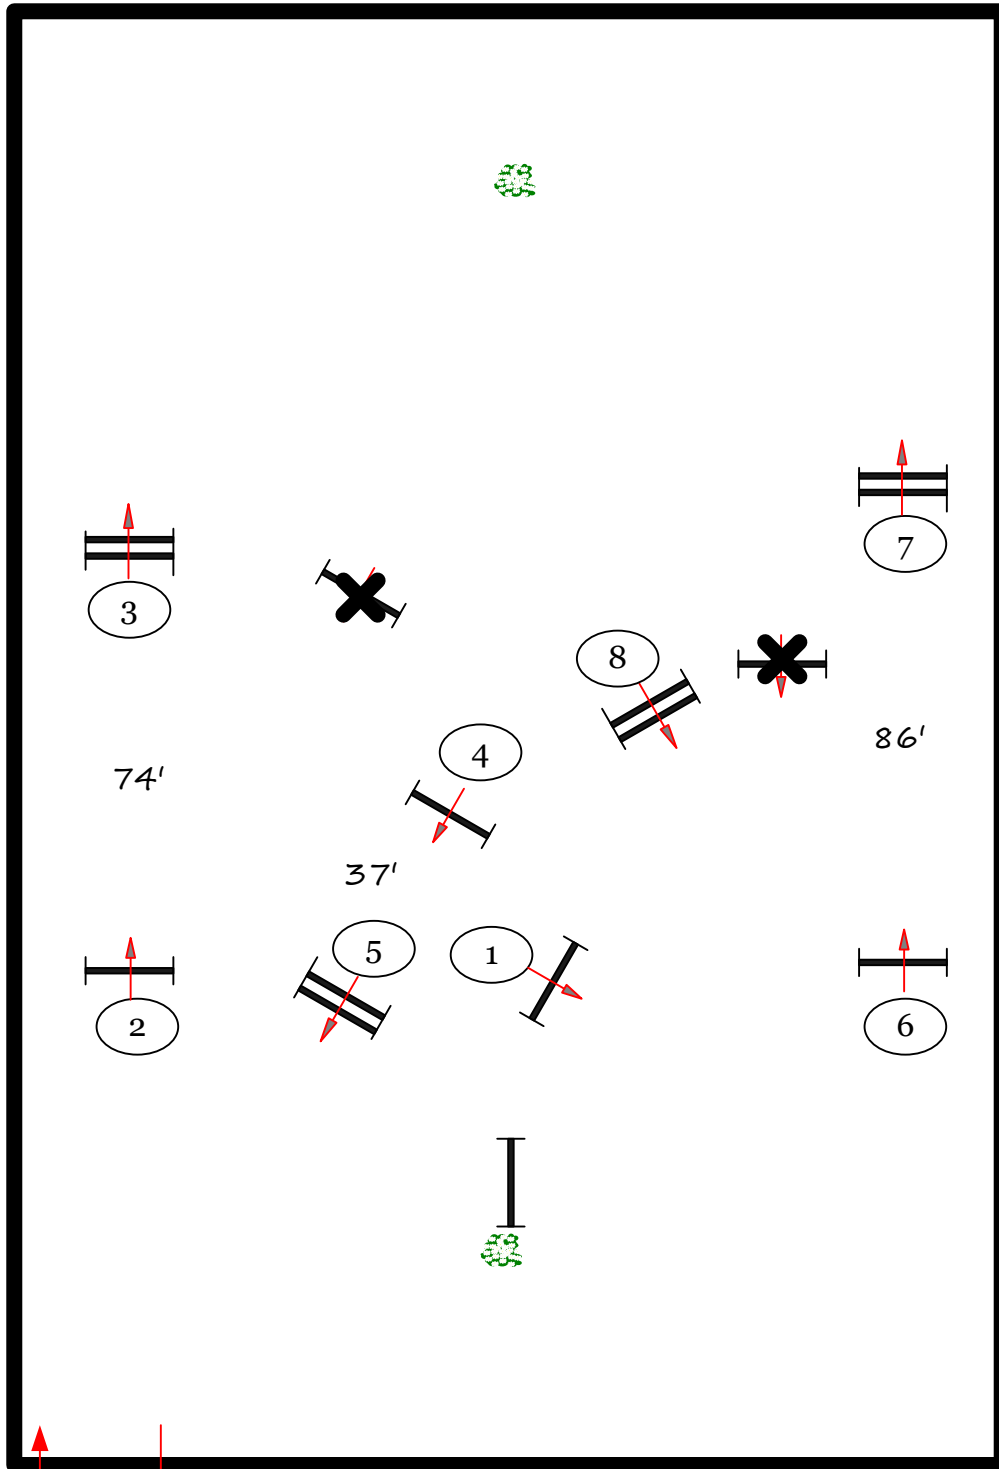

Course design by Robert McGregor

Holiday Finale

Rost Arena

Second Course

fences 1-8

All Adult Amateur Hunter

All Childrens Hunter

Course design by Robert McGregor