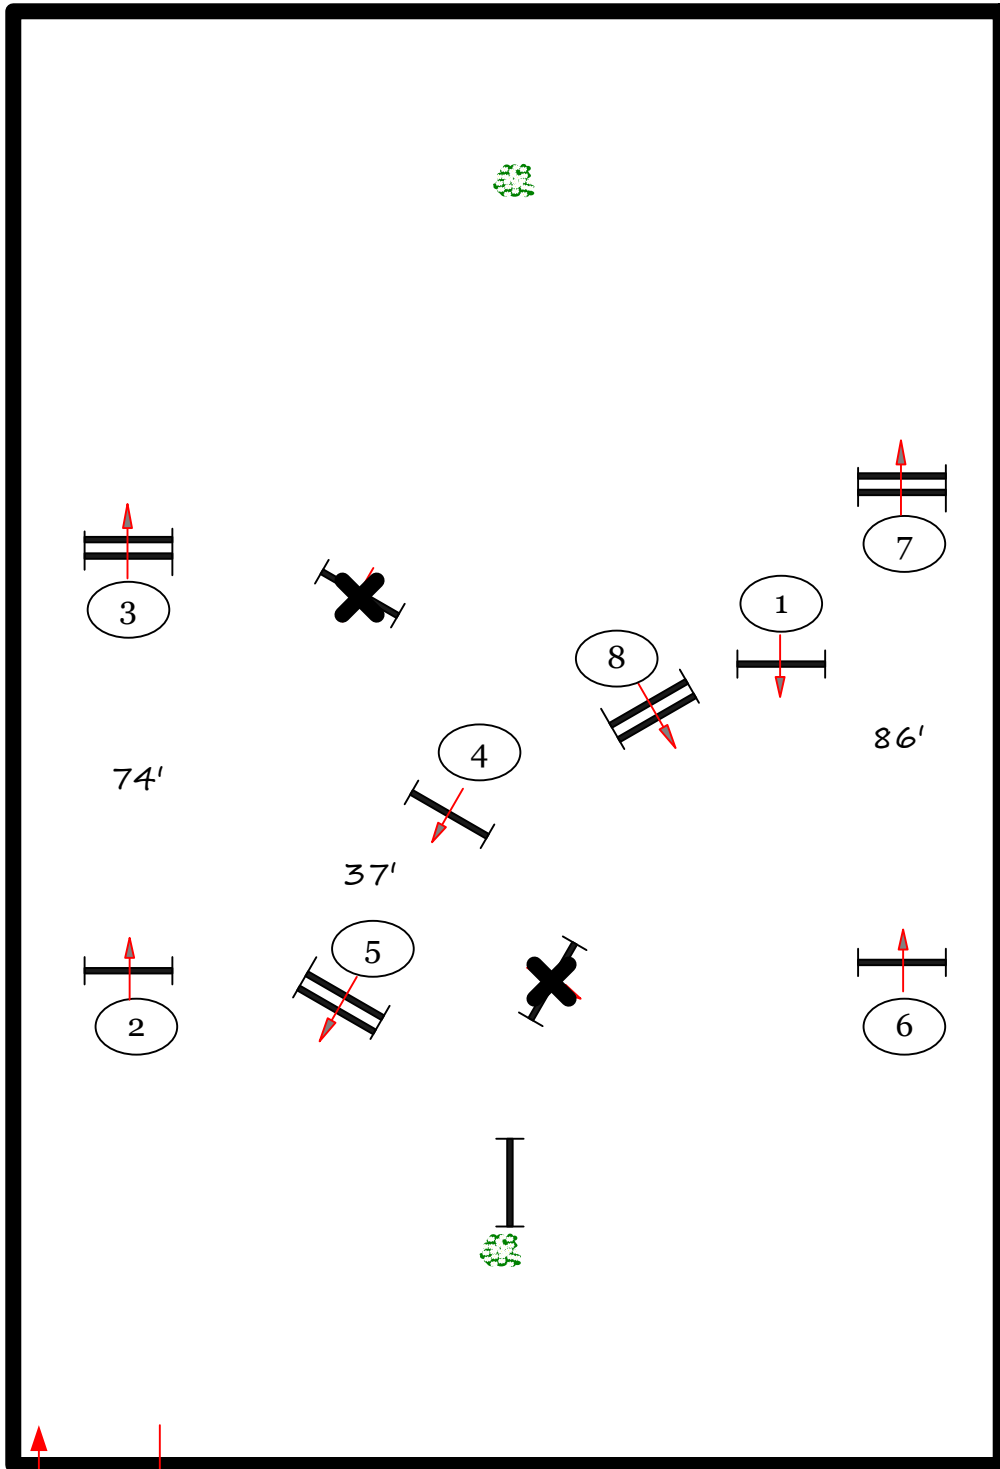

Holiday Finale

Rost Arena

Warmup Course

fences 1-8

Warmup 3'

In / Out

Course design by Robert McGregor