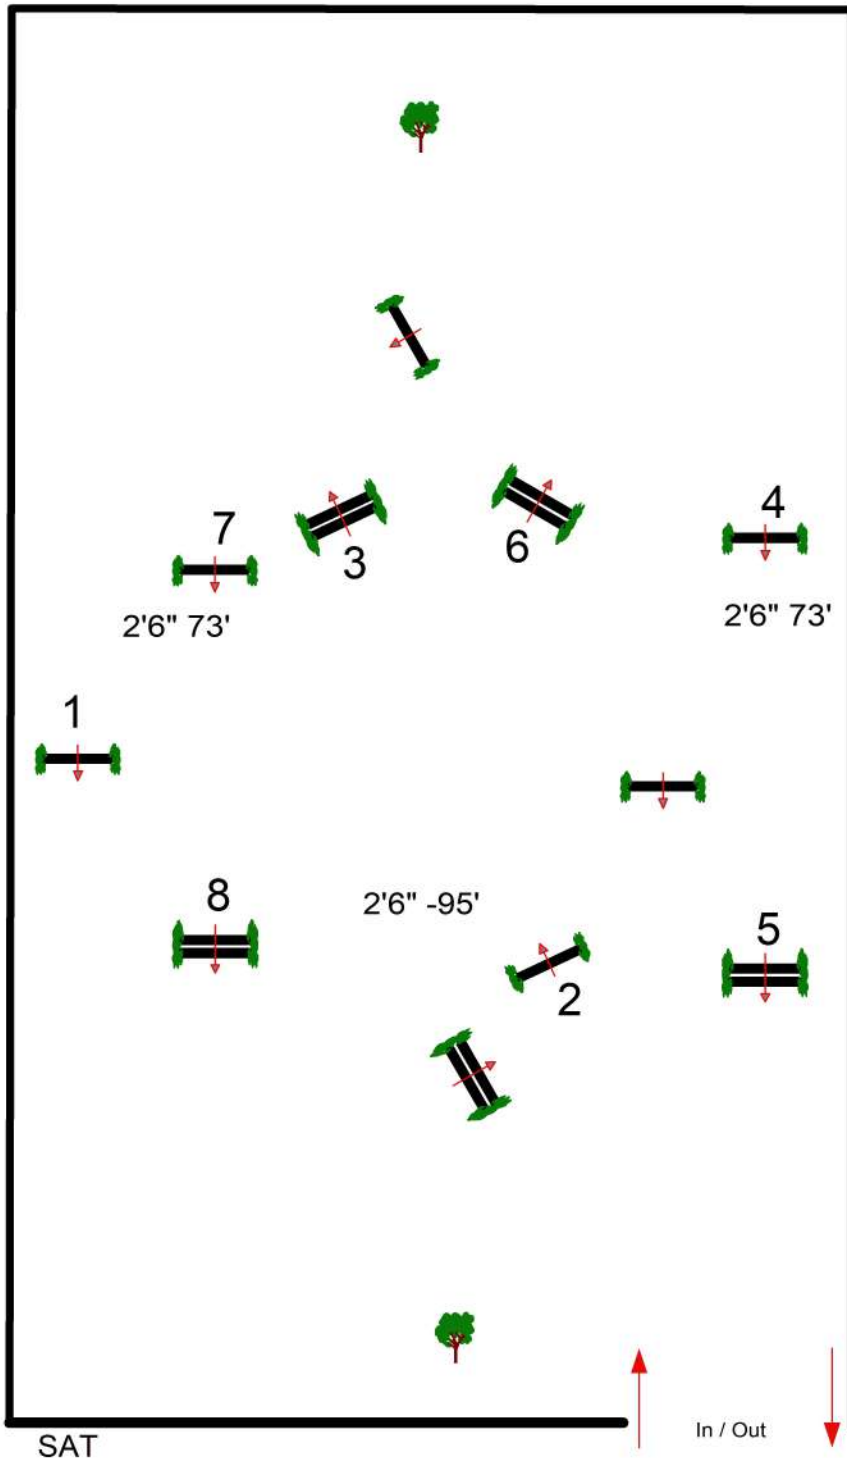

WEF 7 LUGAN

2'6"
ALWAYS
FAITHFUL
EQ.
LOW
ADULT

ROUND
TWO
1 - 8

WEF 7 LUGAN

ARIAT
ADULT
MEDAL

ROUND
1 - 8

WEF 7 LUGAN

3'3"
PERFORMANCE

2'9"
ADULT

ROUND
ONE
1 - 8