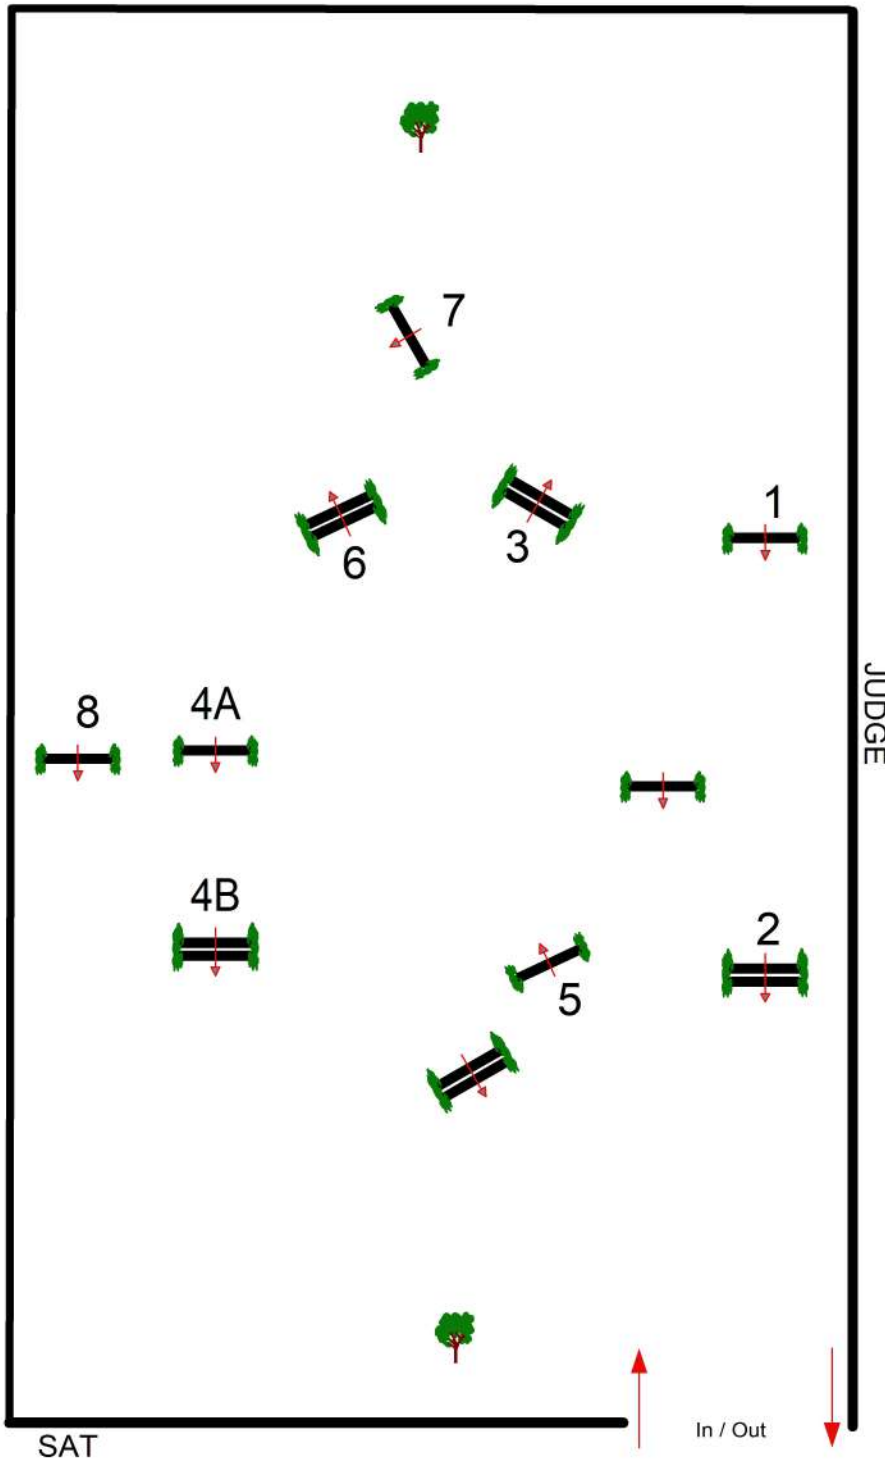

WEF 7 LUGAN

2'6"
ALWAYS
FAITHFUL
EQ.
LOW
ADULT

ROUND
TWO
1 - 8

WEF 7 LUGAN

ARIAT
ADULT
MEDAL

ROUND
1 - 8

WEF 7 LUGAN

3'3"
PERFORMANCE

2'9"
ADULT

ROUND
ONE
1 - 8