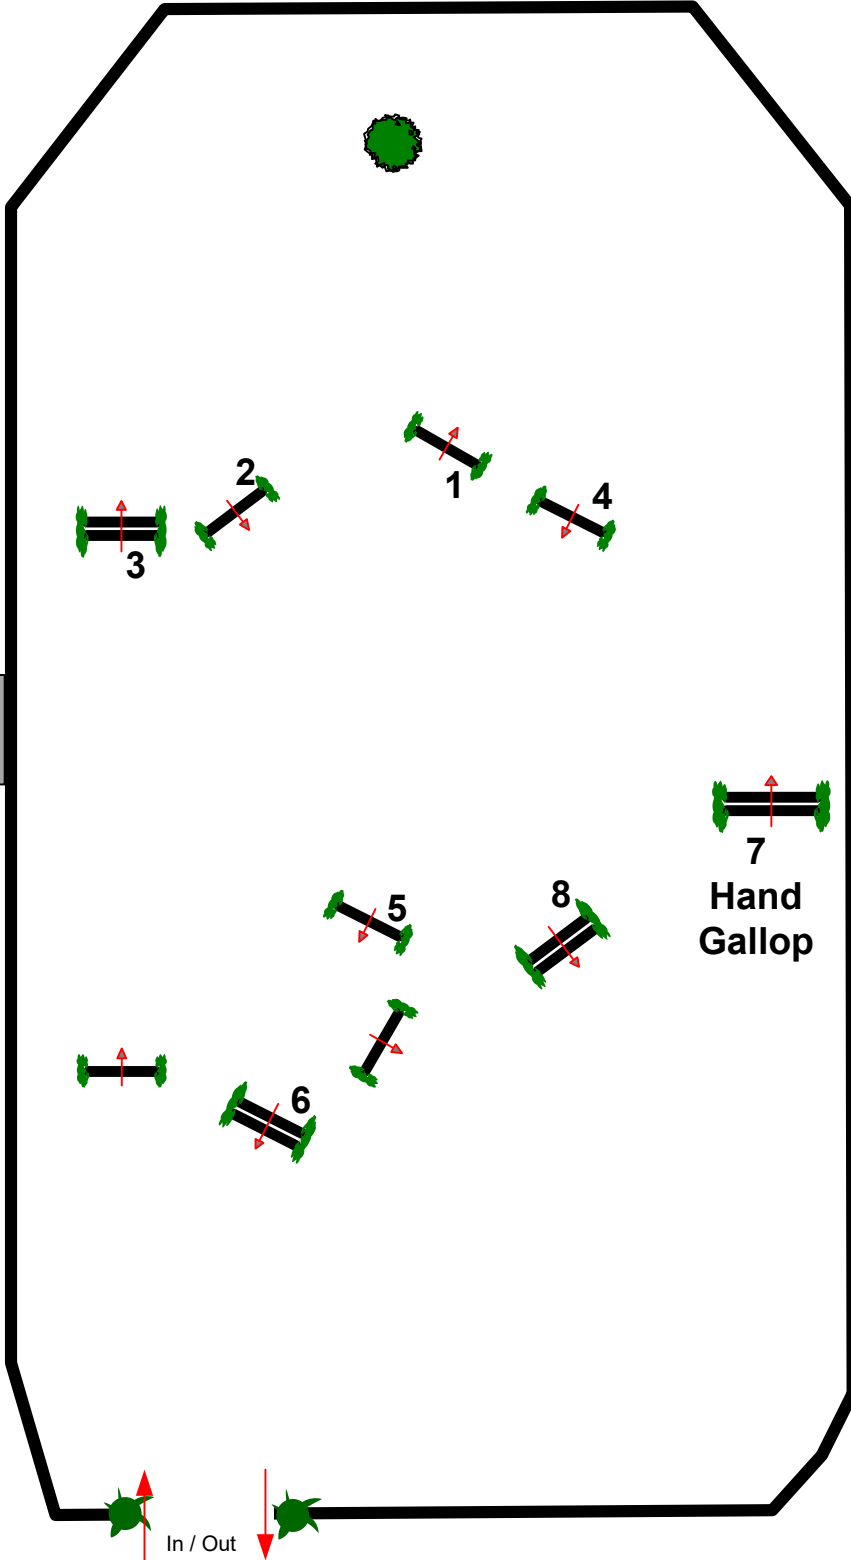

# WEF 7

LUGANO DIAMONDS  
(CSI5\*/2\*)

2/22/25

ROST ARENA

**ALL SECOND  
HUNTER  
ROUNDS**  
*(EXCLUDING 3'6"  
A/O HANDY ROUND)*

**FENCES 1-8**

DESIGNED BY:  
TOM CARLSON

# WEF 7

LUGANO DIAMONDS  
(CSI5\*/2\*)

2/22/25

ROST ARENA

A/O 3'6" 36+  
HANDY HUNTER  
ROUND

7  
Hand  
Gallop

FENCES 1-8

DESIGNED BY:  
TOM CARLSON