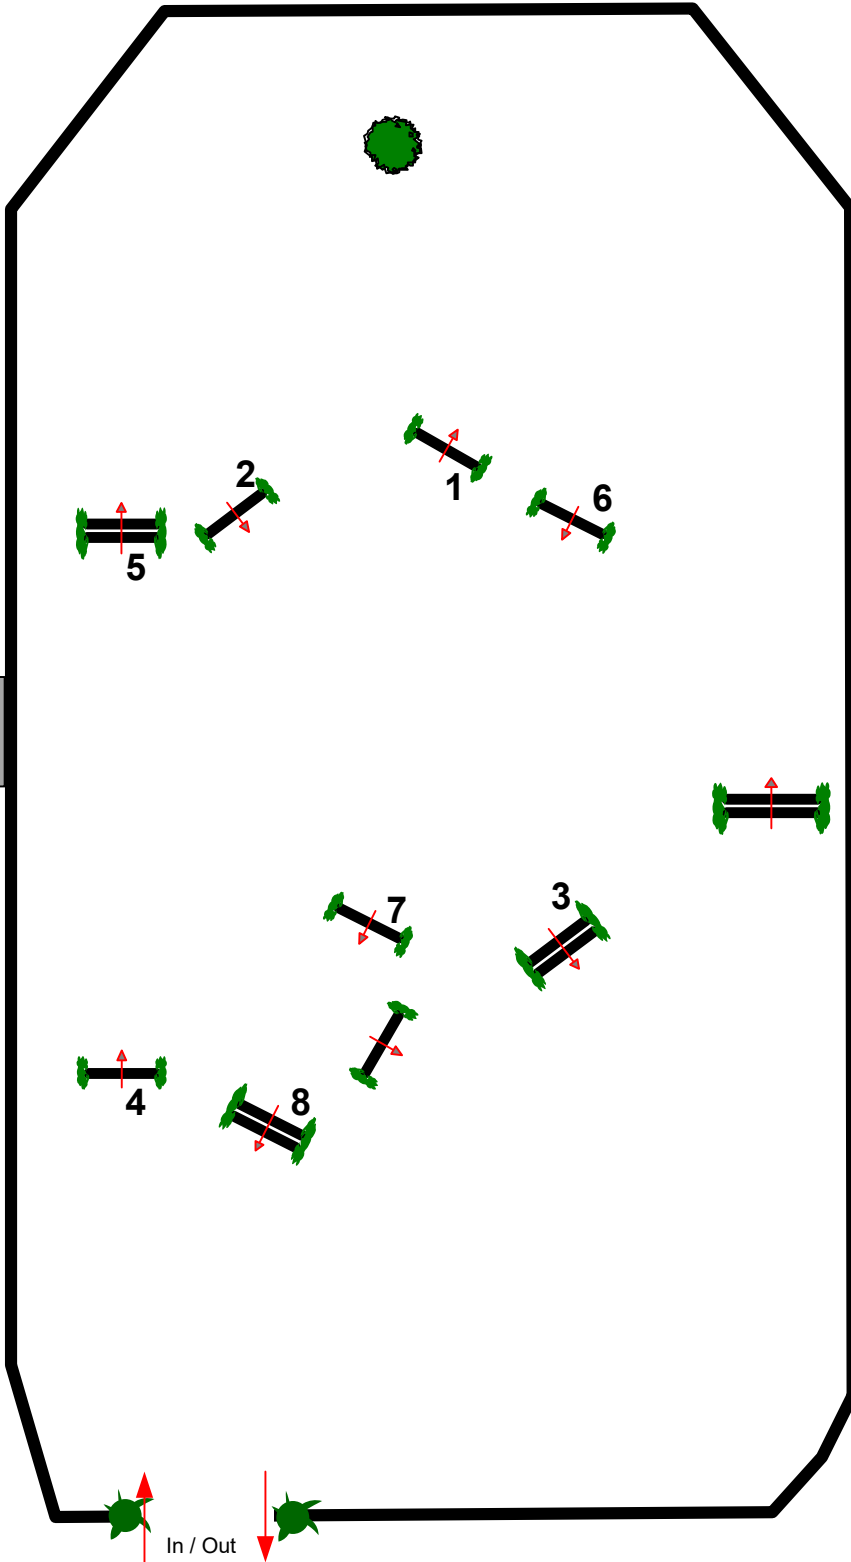

# WEF 7

LUGANO DIAMONDS  
(CSI5\*/2\*)

2/22/25

ROST ARENA

JURY

ALL FIRST  
HUNTER  
ROUNDS

FENCES 1-9

DESIGNED BY:  
TOM CARLSON

# WEF 7

LUGANO DIAMONDS  
(CSI5\*/2\*)

2/22/25

ROST ARENA

**ALL SECOND  
HUNTER  
ROUNDS**  
*(EXCLUDING 3'6"  
A/O HANDY ROUND)*

**FENCES 1-8**

DESIGNED BY:  
TOM CARLSON

# WEF 7

LUGANO DIAMONDS  
(CSI5\*/2\*)

2/22/25

ROST ARENA

A/O 3'6" 36+  
HANDY HUNTER  
ROUND

7  
Hand  
Gallop

FENCES 1-8

DESIGNED BY:  
TOM CARLSON

### DISTANCE CHART

DESIGNED BY:  
TOM CARLSON