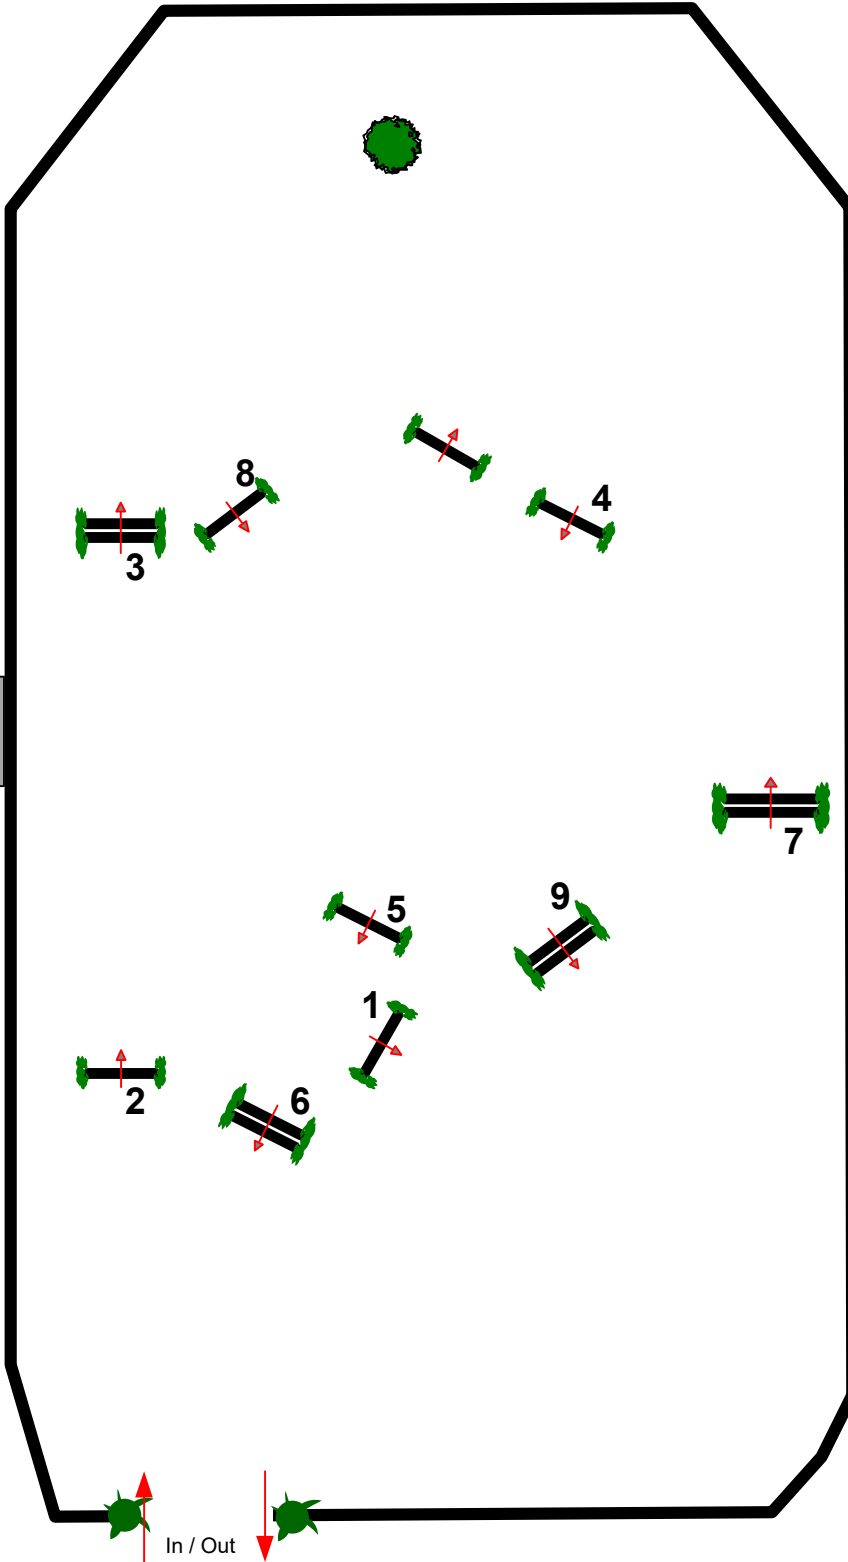

# WEF 7

LUGANO DIAMONDS  
(CSI5\*/2\*)

2/22/25

ROST ARENA

JURY

ALL FIRST  
HUNTER  
ROUNDS

FENCES 1-9

DESIGNED BY:  
TOM CARLSON

# WEF 7

LUGANO DIAMONDS  
(CSI5\*/2\*)

2/22/25

ROST ARENA

**ALL SECOND  
HUNTER  
ROUNDS**  
*(EXCLUDING 3'6"  
A/O HANDY ROUND)*

**FENCES 1-8**

DESIGNED BY:  
TOM CARLSON

# WEF 7

LUGANO DIAMONDS  
(CSI5\*/2\*)

2/22/25

ROST ARENA

A/O 3'6" 36+  
HANDY HUNTER  
ROUND

7  
Hand  
Gallop

FENCES 1-8

DESIGNED BY:  
TOM CARLSON

### DISTANCE CHART

DESIGNED BY:  
TOM CARLSON