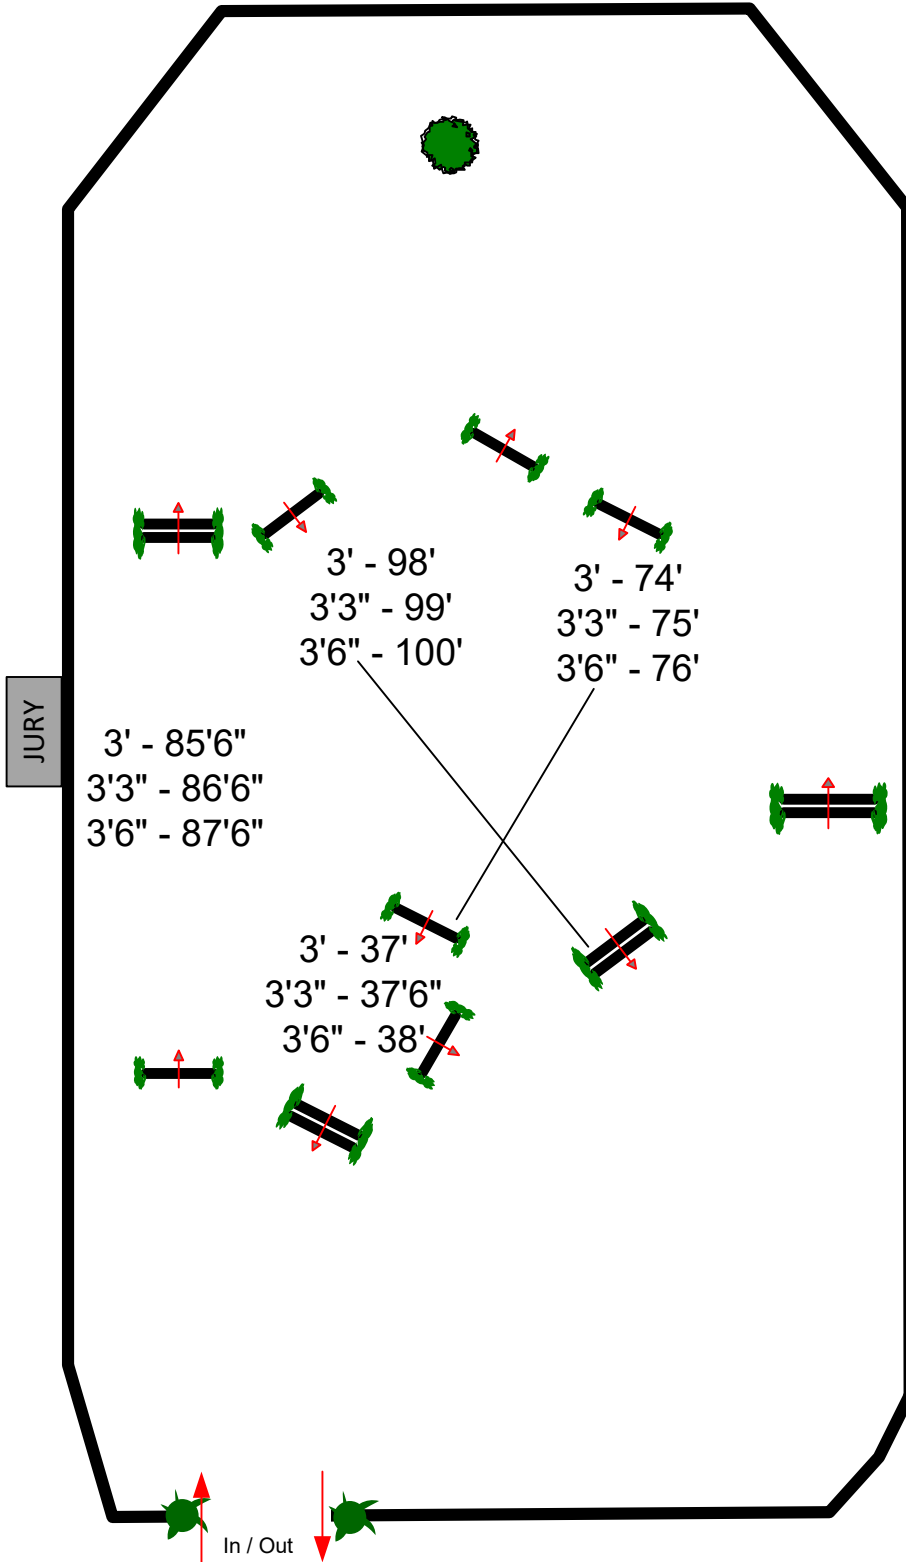

# WEF 7

LUGANO DIAMONDS  
(CSI5\*/2\*)

2/22/25

ROST ARENA

A/O 3'6" 36+  
HANDY HUNTER  
ROUND

7  
Hand  
Gallop

FENCES 1-8

DESIGNED BY:  
TOM CARLSON

### DISTANCE CHART

DESIGNED BY:  
TOM CARLSON