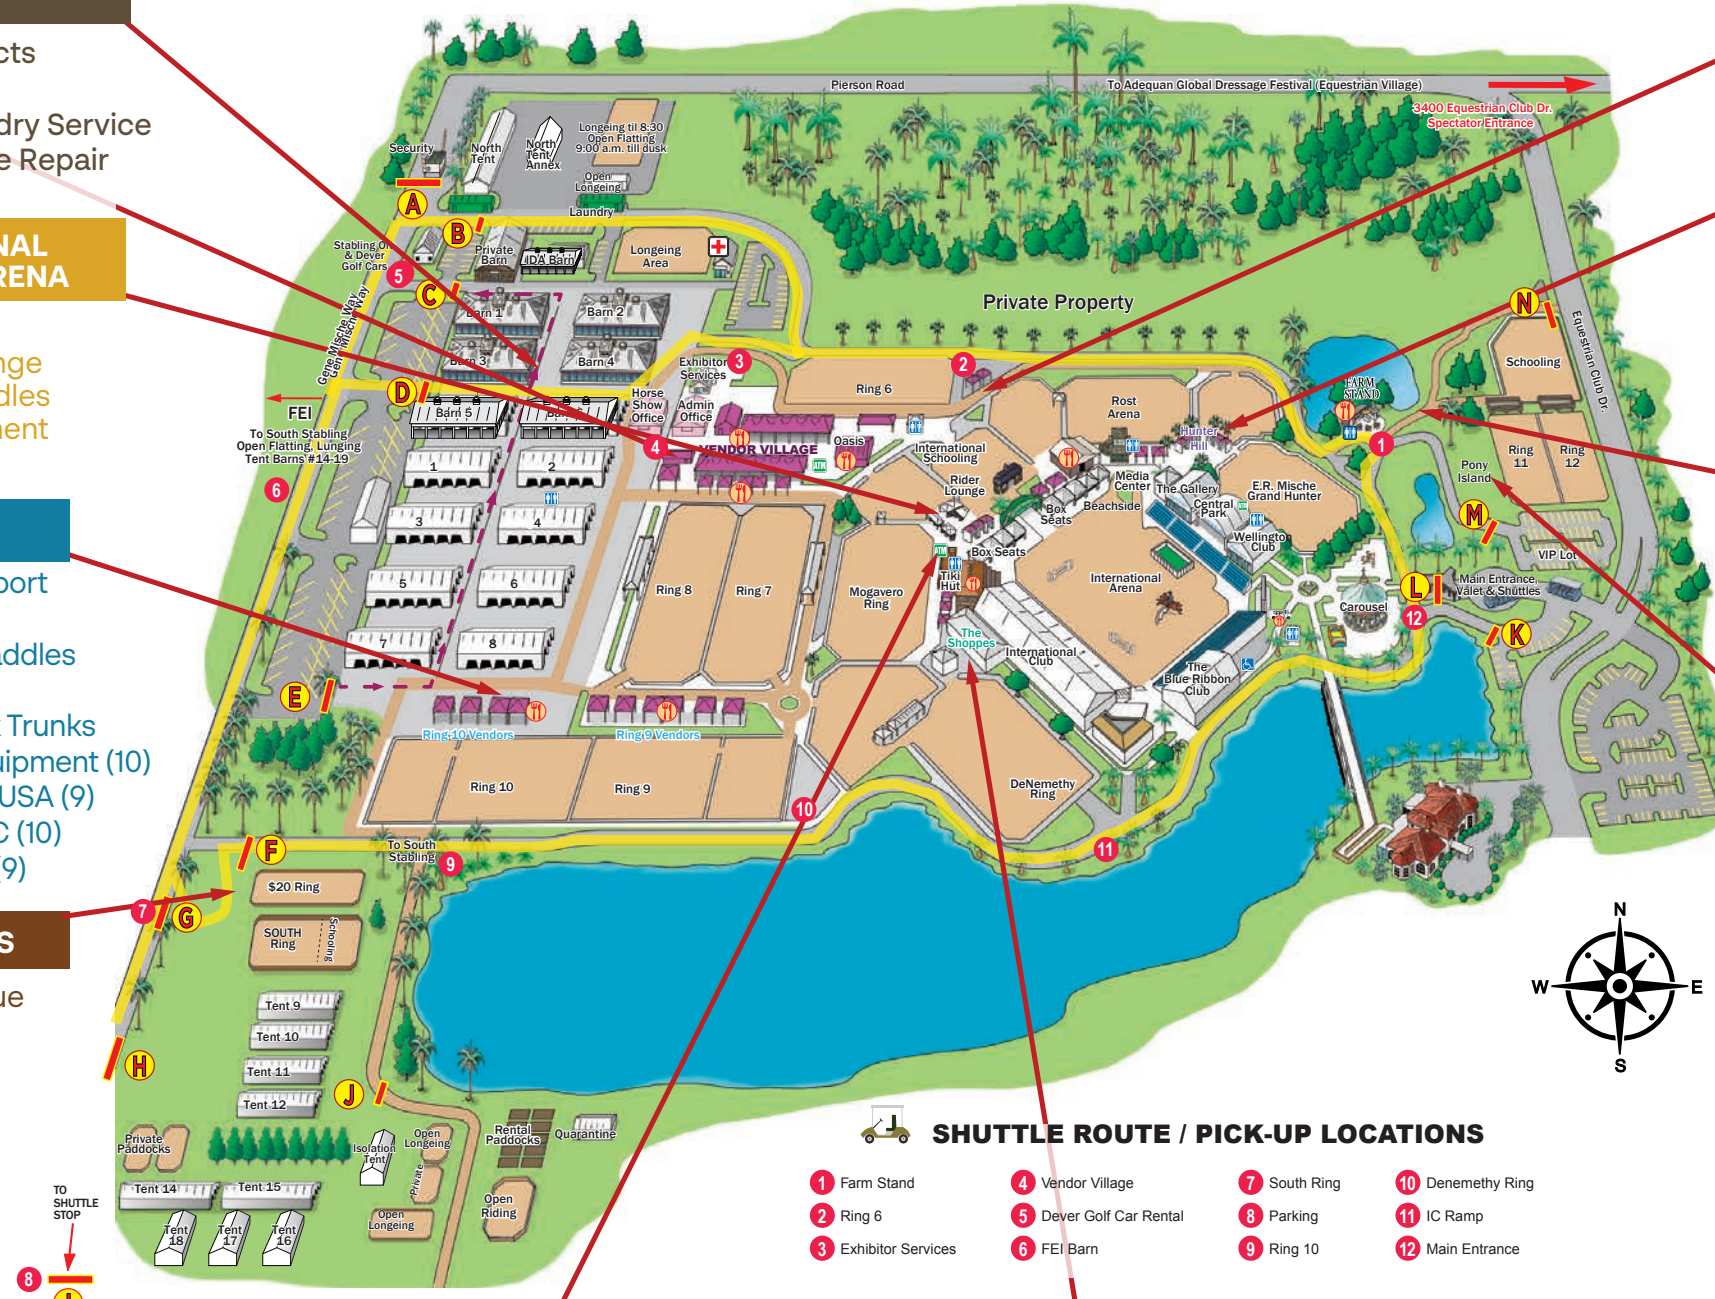

FARM STAND

- The Shop at Farm Stand
- Akuma
- Bustle & Brew
- Meraki Juice Kitchen
- Pop-Up Markets

RING 11 (Pony Island)

- Palm Beach Int'l Academy

PLACES TO EAT

- ### INTERNATIONAL ARENA
- Chik Monk
 - Tiki Hut

- ### SOUTH BARN
- Island Kitchen

- ### SHUTTLE ROUTE / PICK-UP LOCATIONS
- | | | | |
|----------------------|-------------------------|--------------|-------------------|
| 1 Farm Stand | 4 Vendor Village | 7 South Ring | 10 Denemethy Ring |
| 2 Ring 6 | 5 Dever Golf Car Rental | 8 Parking | 11 IC Ramp |
| 3 Exhibitor Services | 6 FEI Barn | 9 Ring 10 | 12 Main Entrance |

sip & shop

Join us
FRIDAY, MARCH 3
 in Vendor Village
 by the
 Oasis Cafe
11:00 a.m. – 3:00 p.m.
 for a Sip & Shop.

Stop by for
 music, food,
 & drinks!

SHOW MD's THE DOCTORS ARE IN AT WELLINGTON INTERNATIONAL