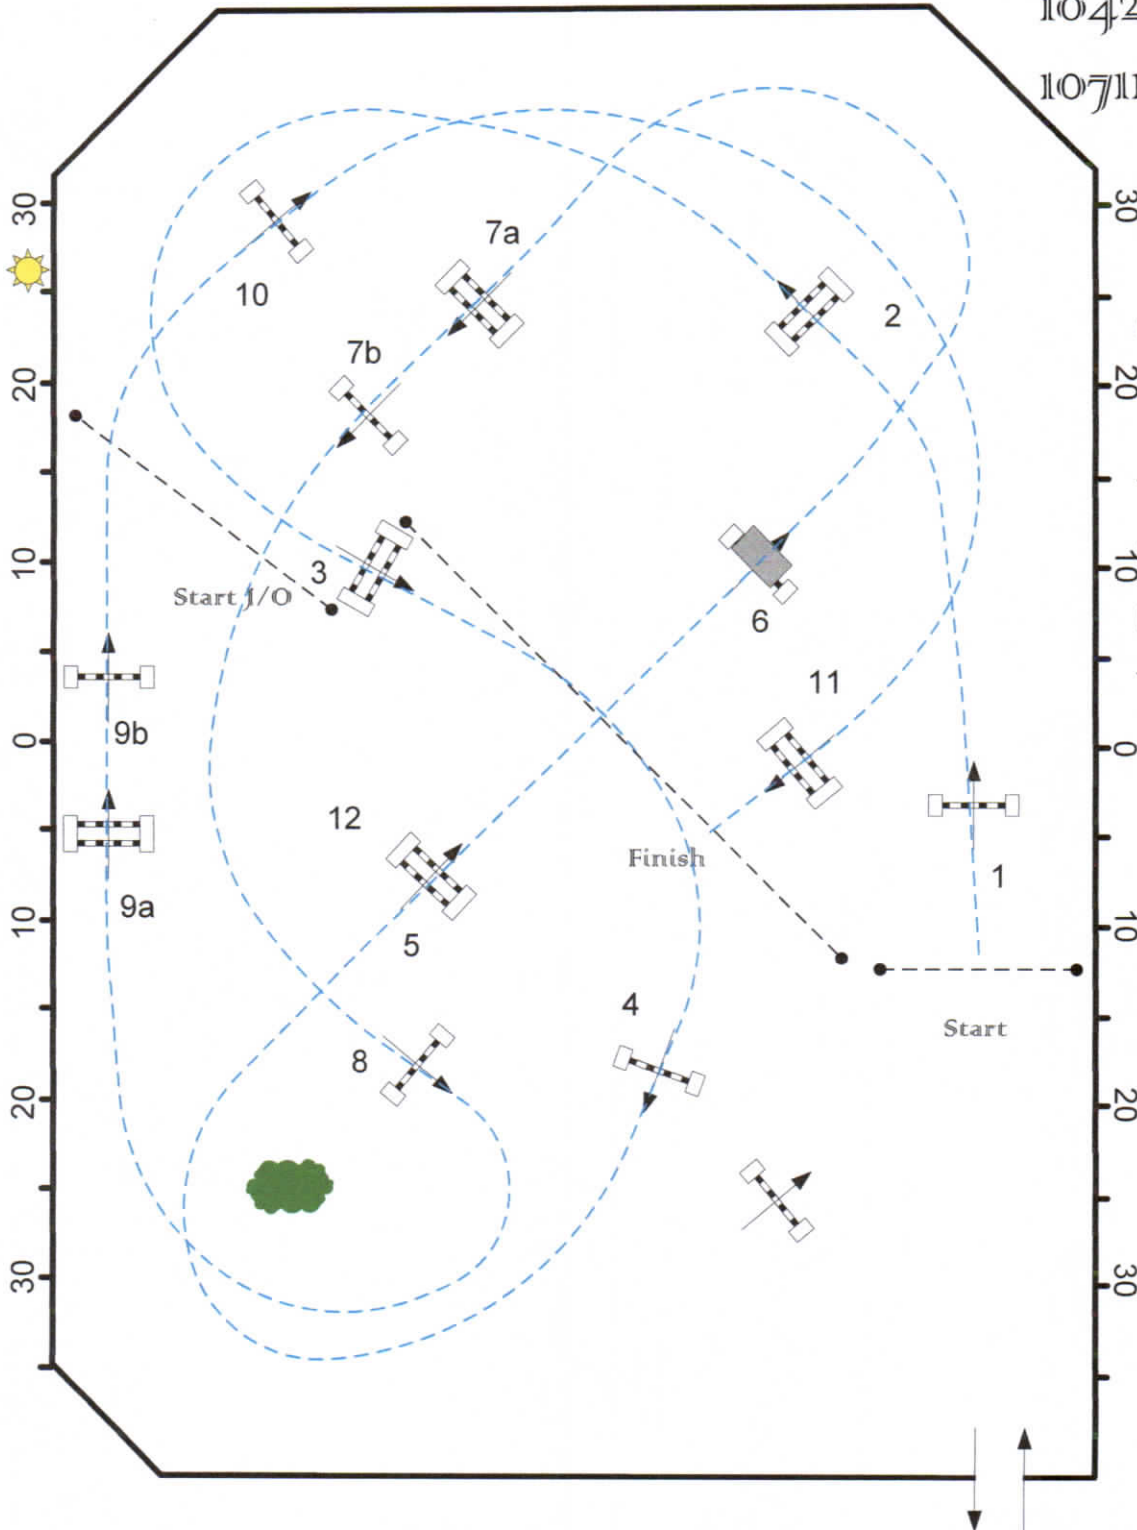

Winter Equestrian Festival

1056 Adult Mod 1.15M
1047 Amateur 36+ 1.10M

Class:

Table: II 2d
First Round: 1 to 12
Length: 254 Meters
Time Allowed: 43 sec

Jump-off: 7-12
Length: Meters
Time Allowed: 49 Sec

Winter Equestrian Festival

1042 1.10 M Amateur

10711.20 M Junior

Class:

Table: II 2d

First Round: 1 to 7b

Length: 308 Meters

Time Allowed: 51 sec

Jump-off: 8-11

Length: Meters

Time Allowed: 33 Sec