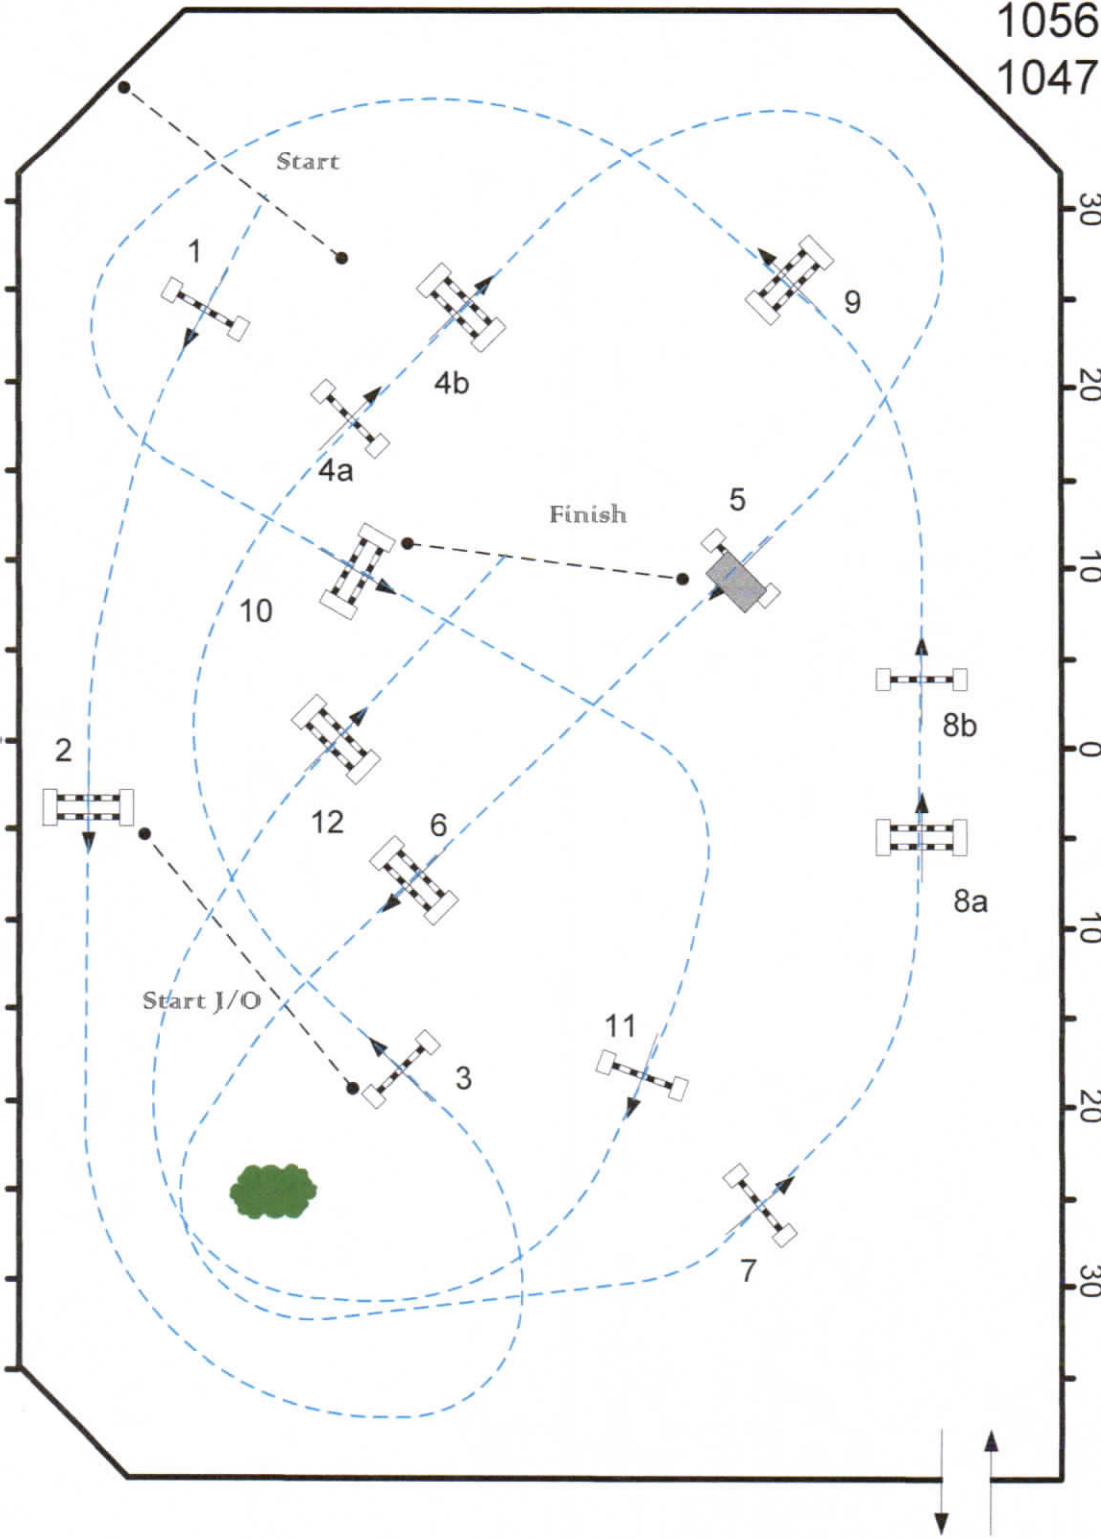

Winter Equestrian Festival

1056 Adult Mod 1.15M
1047 Amateur 36+ 1.10M

Class:

Table: II 2d
First Round: 1 to 12
Length: 254 Meters
Time Allowed: 43 sec

Jump-off: 7-12
Length: Meters
Time Allowed: 49 Sec

Winter Equestrian Festival

1042 1.10 M Amateur

10711.20 M Junior

Class:

Table: II 2d

First Round: 1 to 7b

Length: 308 Meters

Time Allowed: 51 sec

Jump-off: 8-11

Length: Meters

Time Allowed: 33 Sec