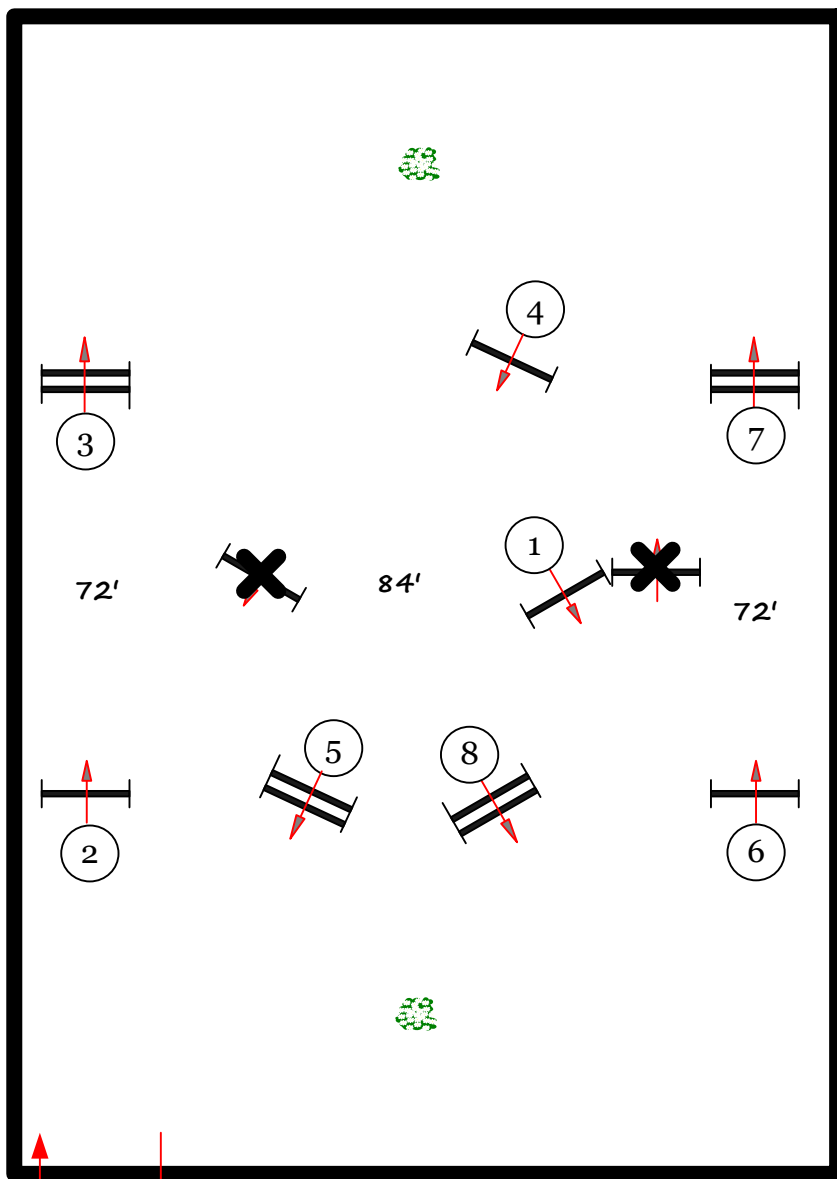

ESP Florida State Fall

First Course

GDF Hunter 2

fences 1-8

All Divisions

In / Out

Course design by Robert McGregor

ESP Florida State Fall

Second Course

GDF Hunter 2

fences 1-8

All Divisions

In / Out

Course design by Robert McGregor

ESP Florida State Fall

Warmup Course

GDF Hunter 2

fences 1-8

Warmup

In / Out

Course design by Robert McGregor