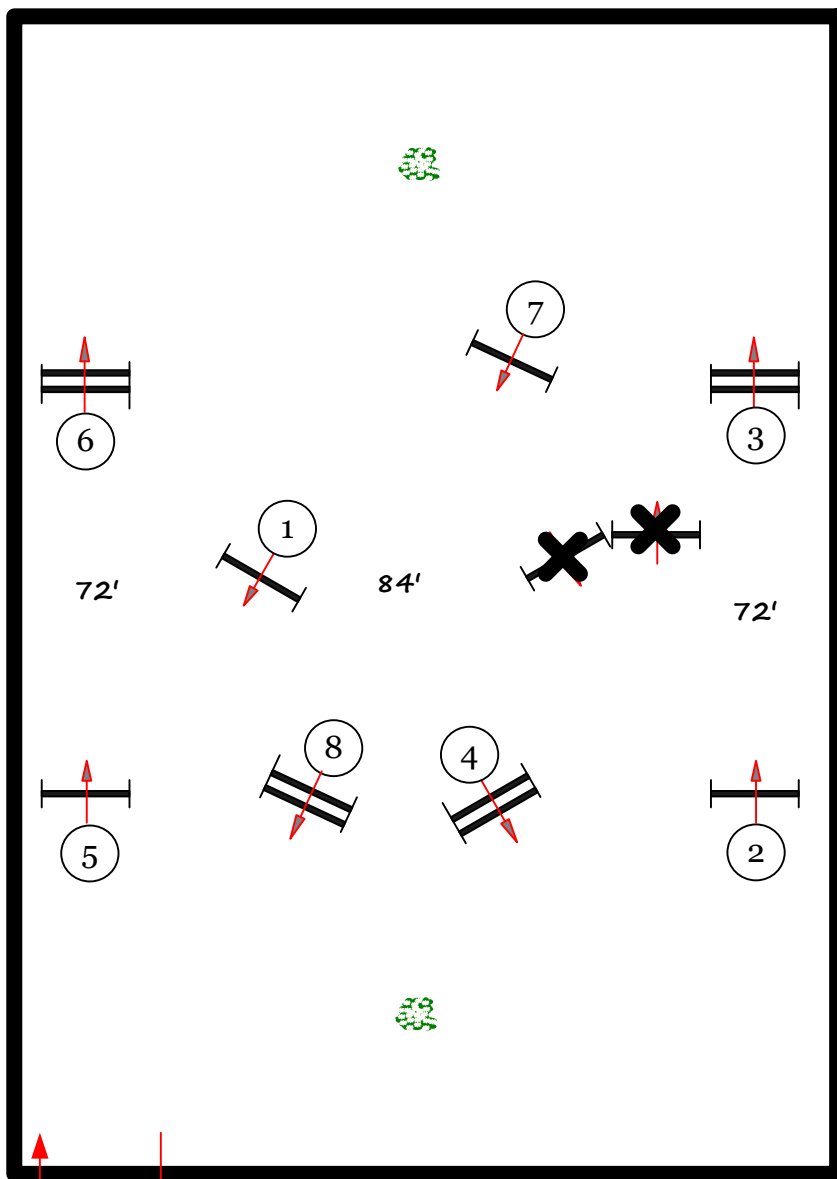

ESP Florida State Fall

First Course

GDF Hunter 2

fences 1-8

All Divisions

In / Out

Course design by Robert McGregor

ESP Florida State Fall

Second Course

GDF Hunter 2

fences 1-8

All Divisions

In / Out

Course design by Robert McGregor

ESP Florida State Fall

Warmup Course

GDF Hunter 2

fences 1-8

Warmup

In / Out

Course design by Robert McGregor