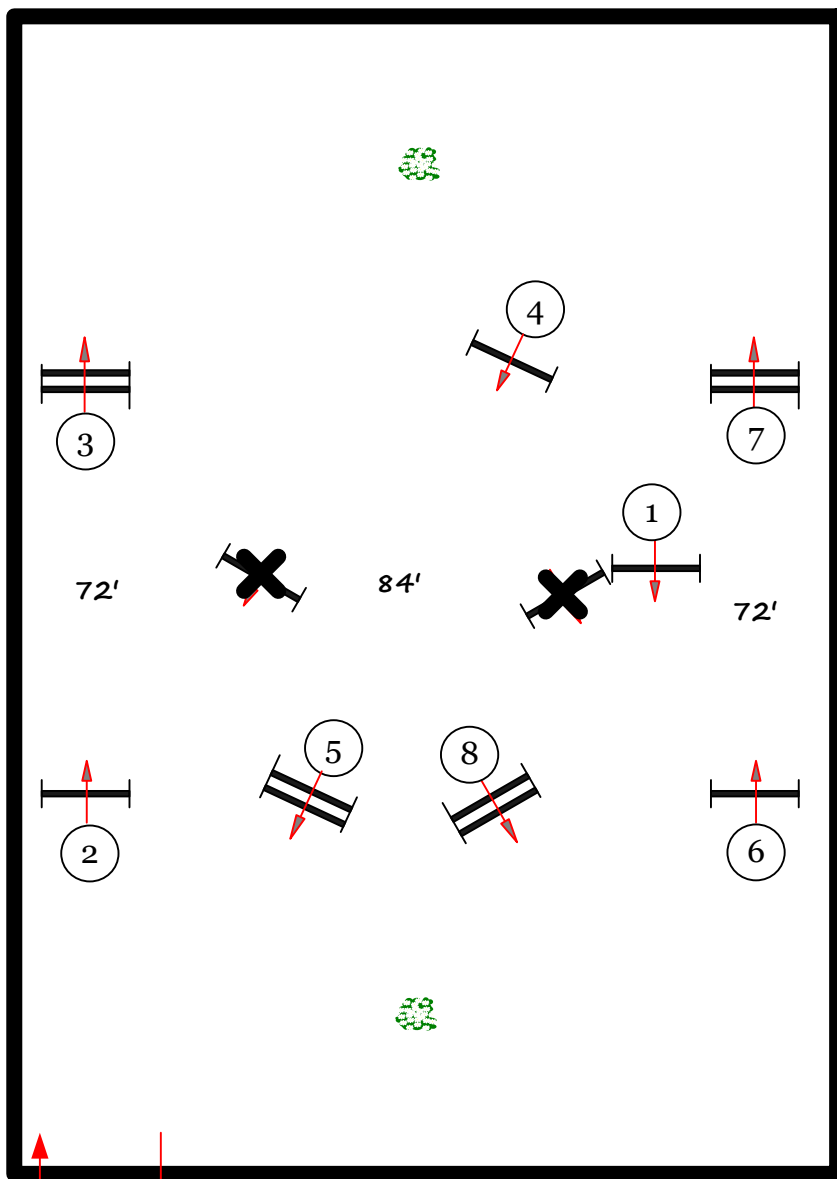

ESP Florida State Fall

First Course

GDF Hunter 2

fences 1-8

All Divisions

In / Out

Course design by Robert McGregor

ESP Florida State Fall

Second Course

GDF Hunter 2

fences 1-8

All Divisions

In / Out

Course design by Robert McGregor

ESP Florida State Fall

Warmup Course

GDF Hunter 2

fences 1-8

Warmup

In / Out

Course design by Robert McGregor