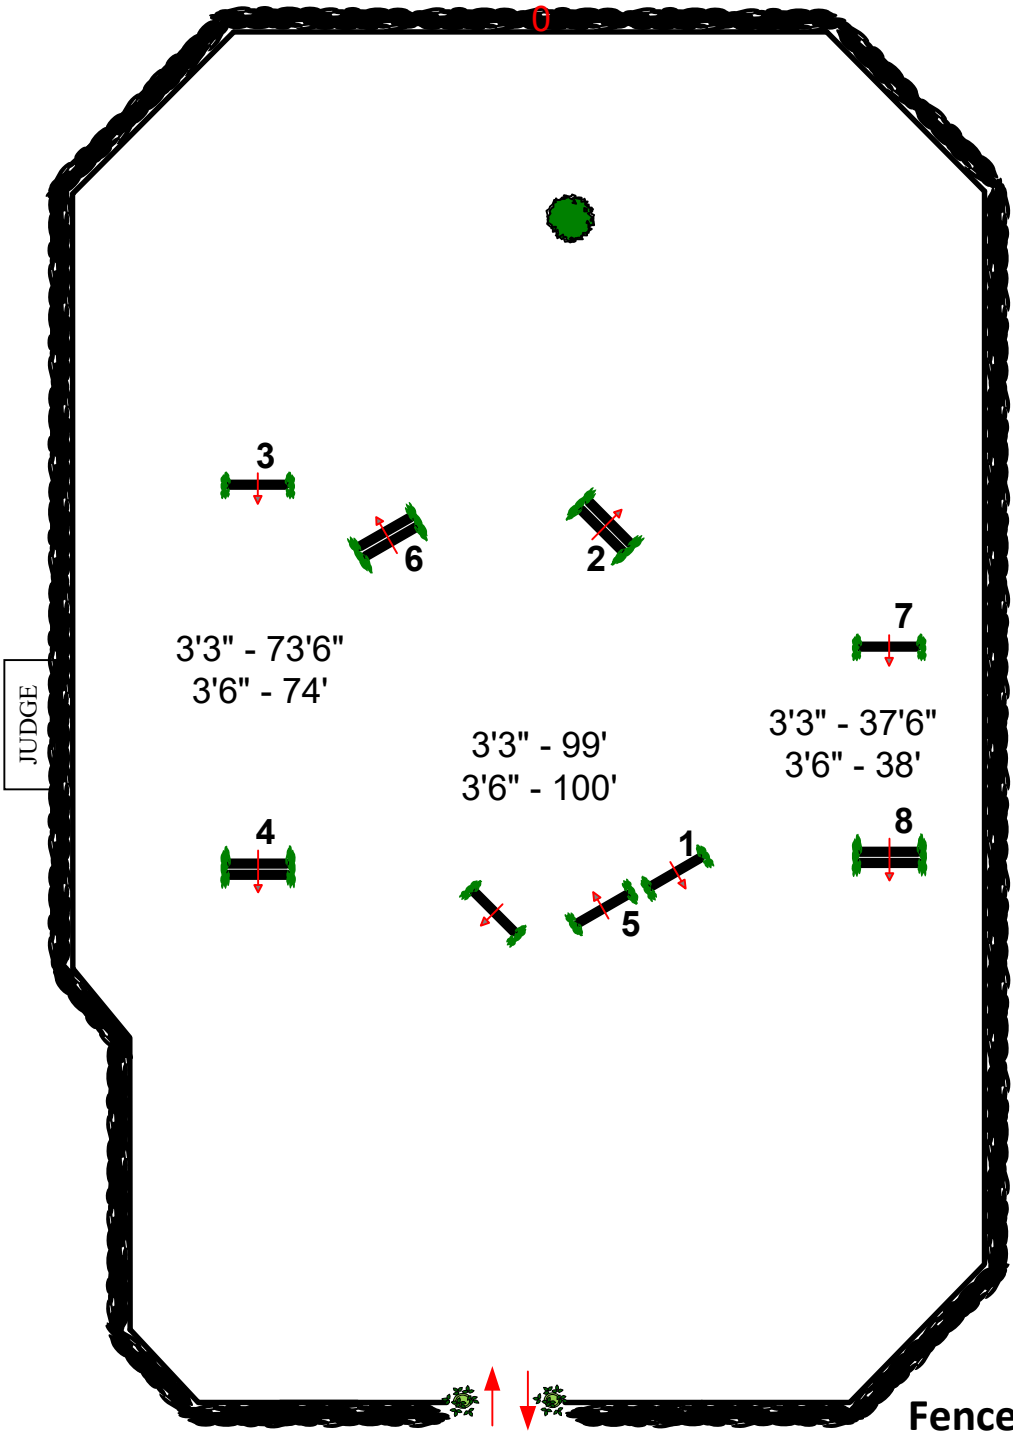

ESP HOLIDAY & HORSES

ALL FIRST HUNTER ROUNDS

November 30th 2024

E.R. Mische
Grand Hunter

Fences 1-8

Designed by:
Tom Carlson

ESP HOLIDAY & HORSES

ALL SECOND HUNTER ROUNDS

November 30th 2024

E.R. Mische
Grand Hunter

Fences 1-8

Designed by:
Tom Carlson

ESP HOLIDAY & HORSES

ALL ADD BACK HUNTER ROUNDS

November 30th 2024

E.R. Mische
Grand Hunter

Fences 1-7

Designed by:
Tom Carlson