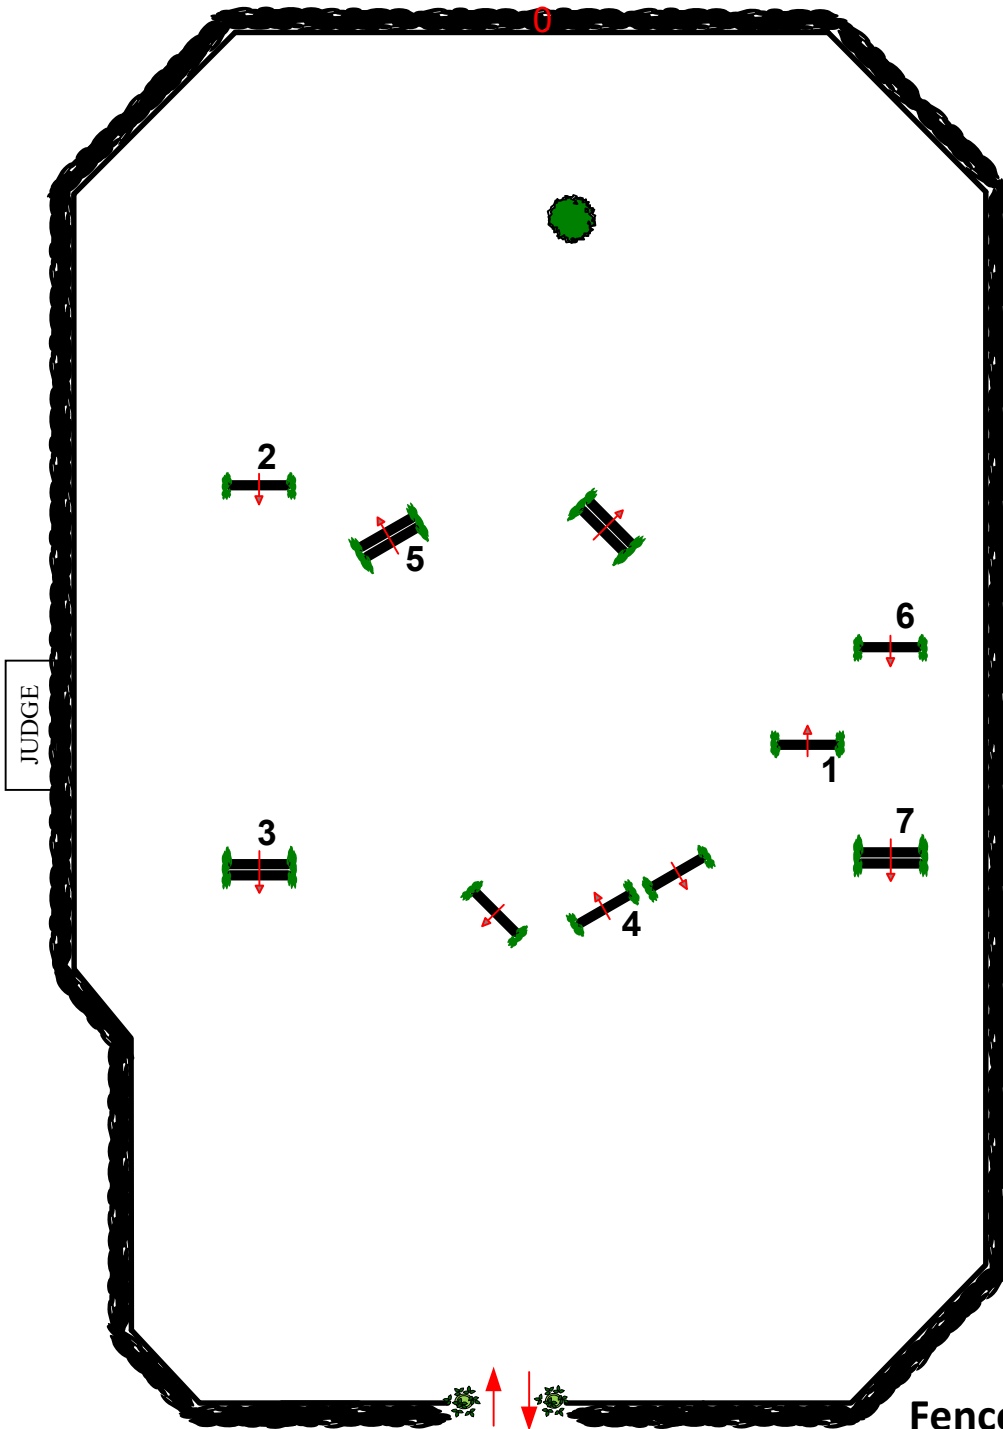

November 30th 2024

E.R. Mische
Grand Hunter

Fences 1-8

Designed by:
Tom Carlson

ESP HOLIDAY & HORSES

ALL ADD BACK HUNTER ROUNDS

November 30th 2024

E.R. Mische
Grand Hunter