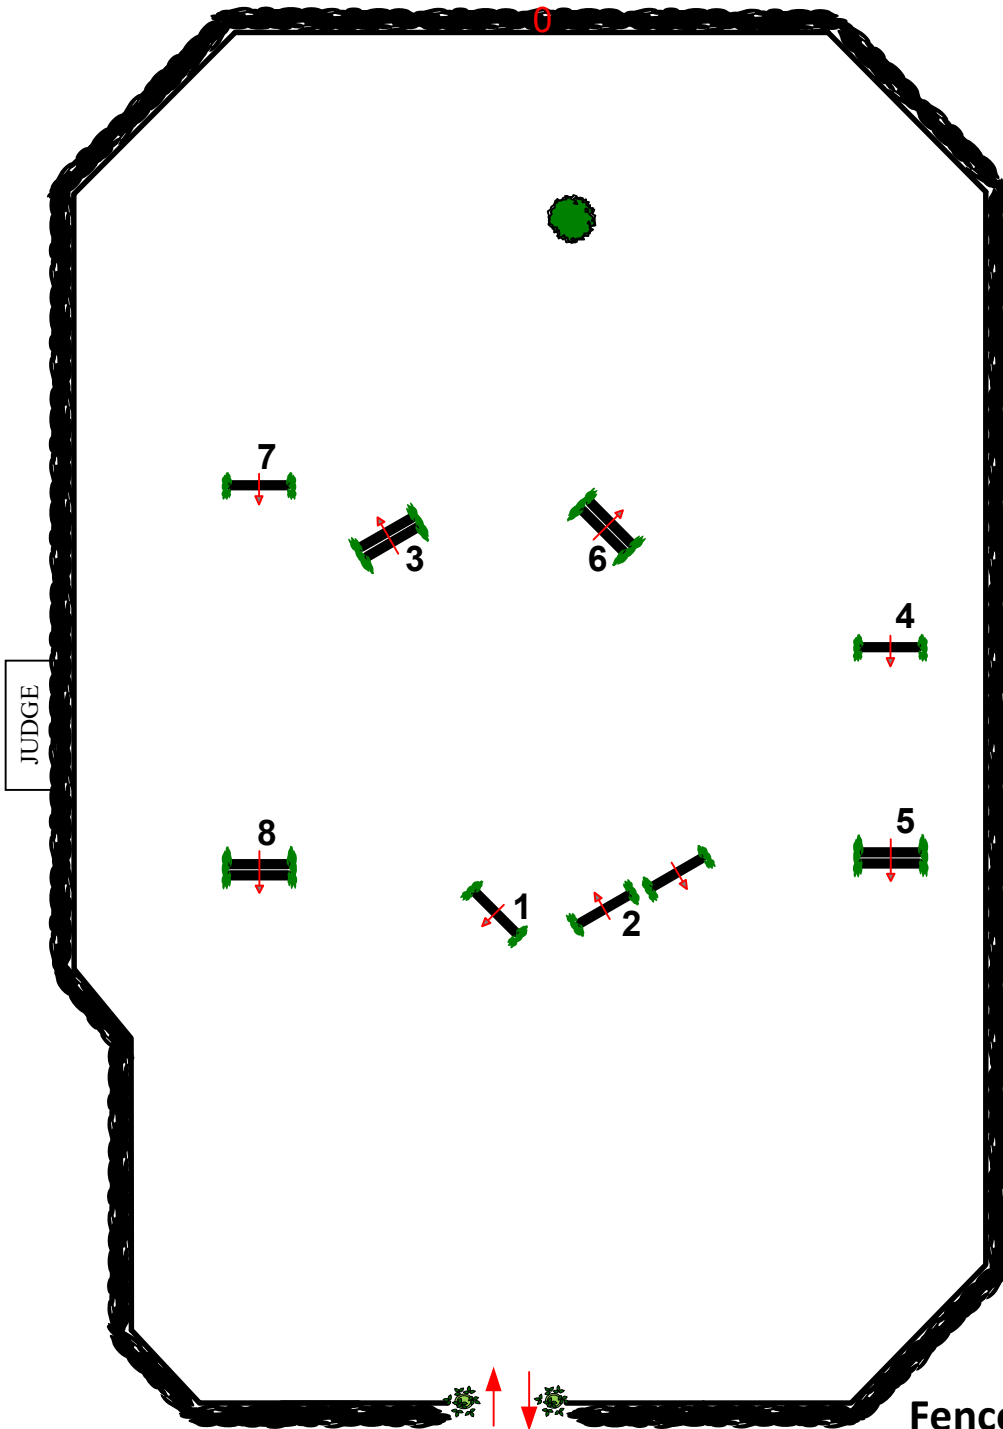

ESP HOLIDAY & HORSES

ALL FIRST HUNTER ROUNDS

November 30th 2024

E.R. Mische
Grand Hunter

Fences 1-8

Designed by:
Tom Carlson

ESP HOLIDAY & HORSES

ALL SECOND HUNTER ROUNDS

November 30th 2024

E.R. Mische
Grand Hunter

Fences 1-8

Designed by:
Tom Carlson

ESP HOLIDAY & HORSES

ALL ADD BACK HUNTER ROUNDS

November 30th 2024

E.R. Mische
Grand Hunter

Fences 1-7

Designed by:
Tom Carlson