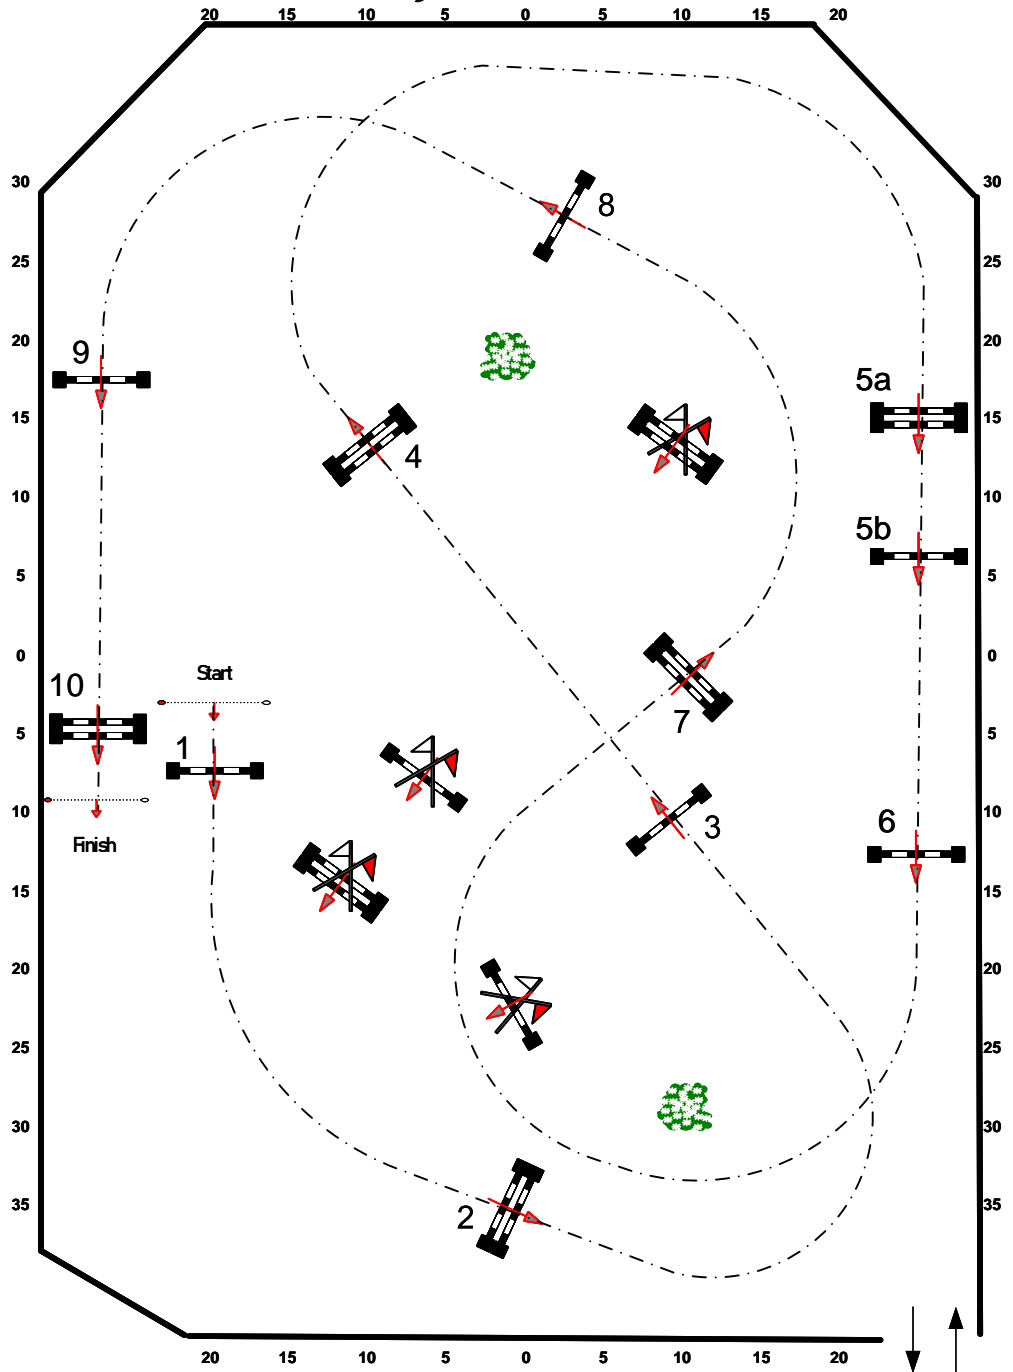

ESP PRE CHARITY

782 - Training Jumper (1.0m)
749 - Take2 Thoroughbred Jumper

Mogavero Arena
Sunday, November 17 2024

Table: II .1
National RG:
FEI RG / Art.
Height: 1.00 m

Speed: 350 m/min
Length: 420 m
Time allowed: 72 sec
Time limit: 144 sec
Obstacles: 1-10
Efforts: 11
Penalty sec
Closed combination:

Jump Off:

Length: m
Time allowed: sec
Time limit: sec

Course Designer:
Andy Christiansen

ESP PRE CHARITY

739 - \$1,500 1.0m Junior Jumper Classic

767 - \$1,500 1.0m Amateur Jumper Classic

Mogavero Arena
Sunday, November 17 2024

Table: II 2b
National RG:
FEI RG / Art.
Height: 1.00 m

Speed: 350 m/min
Length: 455 m
Time allowed: 78 sec
Time limit: 156 sec
Obstacles: 1-11
Efforts: 13
Penalty sec
Closed combination:

Jump Off:
1-8-9-10ab-11-13-14
Length: 265 m
Time allowed: 46 sec
Time limit: 92 sec

Speed: 350 m/min
 Length: 475 m
 Time allowed: 82 sec
 Time limit: 164 sec
 Obstacles: 1-11
 Efforts: 13
 Penalty sec
 Closed combination:

Jump Off:

Length: m
 Time allowed: sec
 Time limit: sec

Course Designer:
 Andy Christiansen 