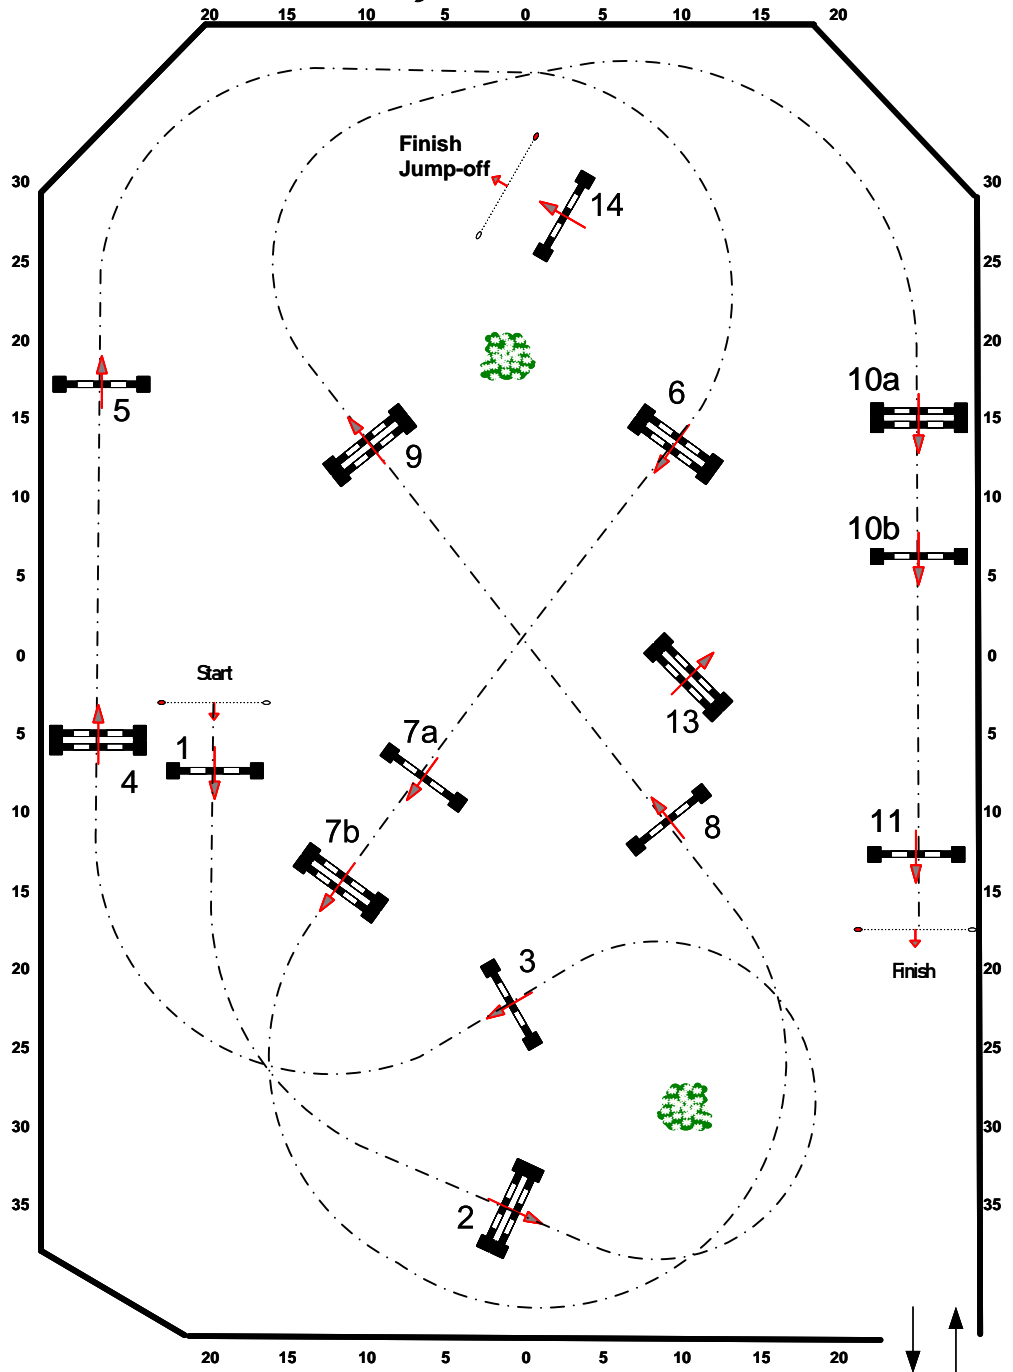

ESP PRE CHARITY

739 - $1,500 1.0m Junior Jumper Classic

767 - $1,500 1.0m Amateur Jumper Classic

Mogavero Arena
Sunday, November 17 2024

Table: II 2b
National RG:
FEI RG / Art.
Height: 1.00 m

Speed: 350 m/min
Length: 455 m
Time allowed: 78 sec
Time limit: 156 sec
Obstacles: 1-11
Efforts: 13
Penalty sec
Closed combination:

Jump Off:
1-8-9-10ab-11-13-14
Length: 265 m
Time allowed: 46 sec
Time limit: 92 sec

Course Designer:
Andy Christiansen