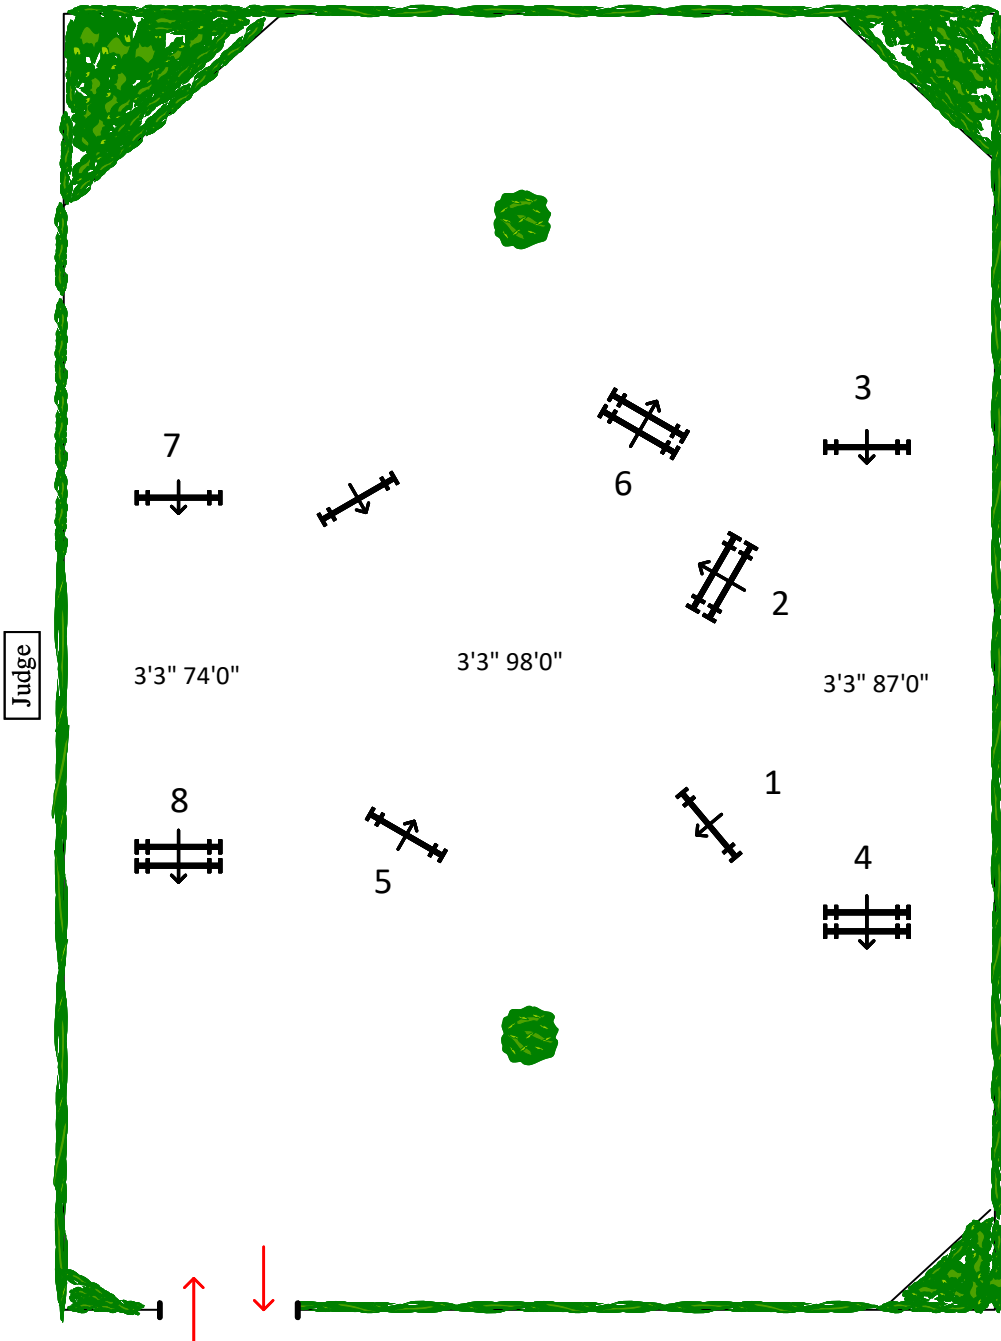

Rost Arena

Wednesday, March 26, 2025

WEF 12 • ROLEX CSI5* & 2*
WCHR PREMIER "AA"

1st Hunter

Class #2022 – Green Hunter @ 3'3"

Fences 1-8

CD
Ken Okken

Winter Equestrian Festival