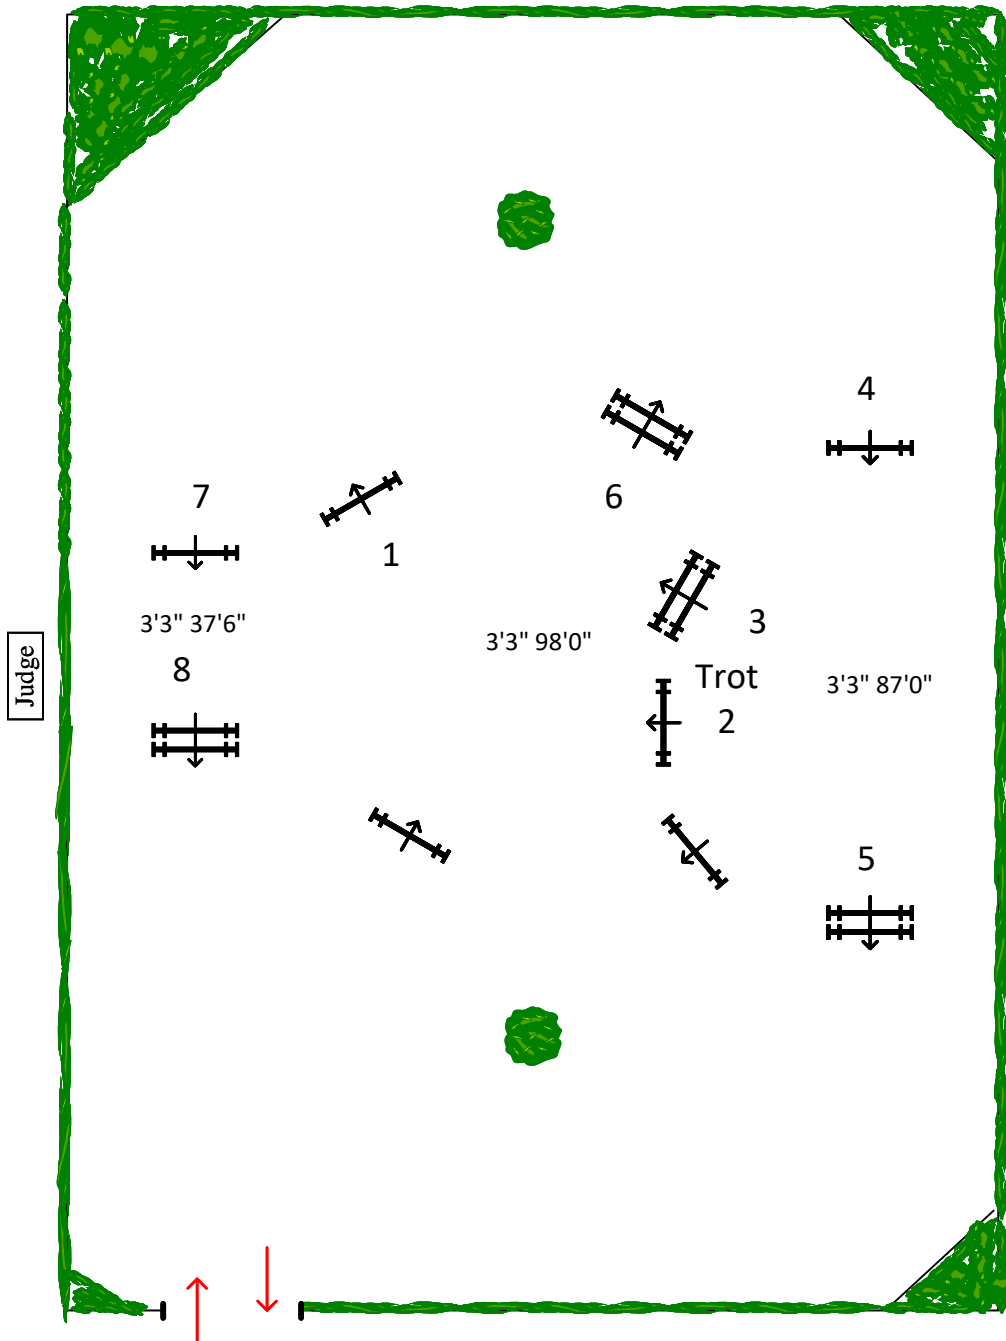

Rost Arena

Wednesday, March 26, 2025

WEF 12 • ROLEX CSI5* & 2*
WCHR PREMIER "AA"

2nd Hunter
HANDY

Class #2018 – Performance Hunter @ 3'3"

Fences 1-8

● CD
○ Ken Okken

Winter Equestrian Festival