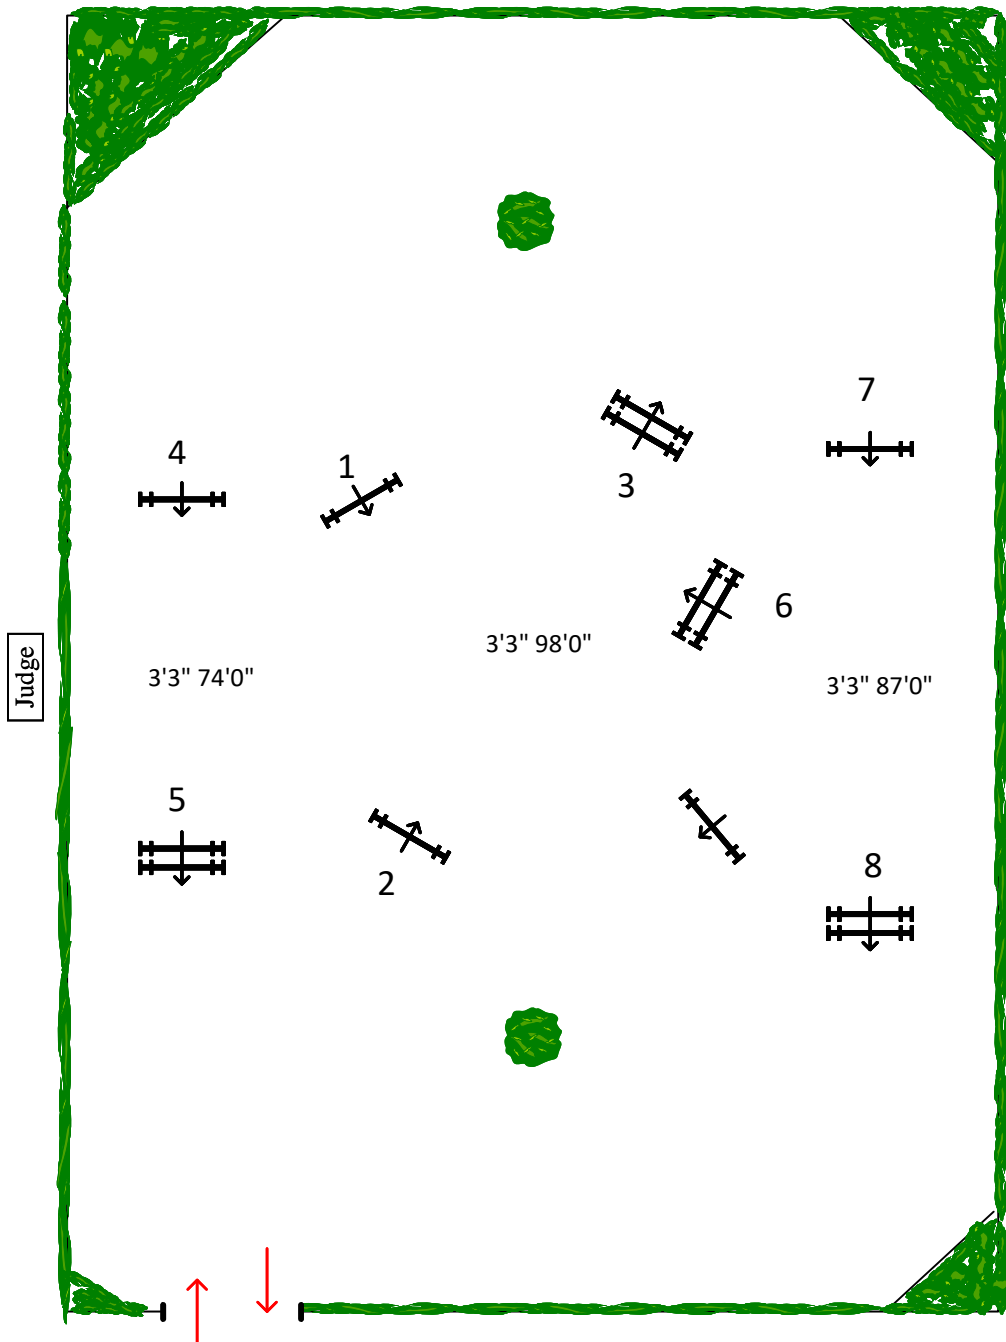

Rost Arena

Wednesday, March 26, 2025

WEF 12 • ROLEX CSI5* & 2*
WCHR PREMIER "AA"

2nd Hunter

Class #2023 – Green Hunter @ 3'3"
Green Hunter Incentive

Fences 1-8

Winter Equestrian Festival

Rost Arena