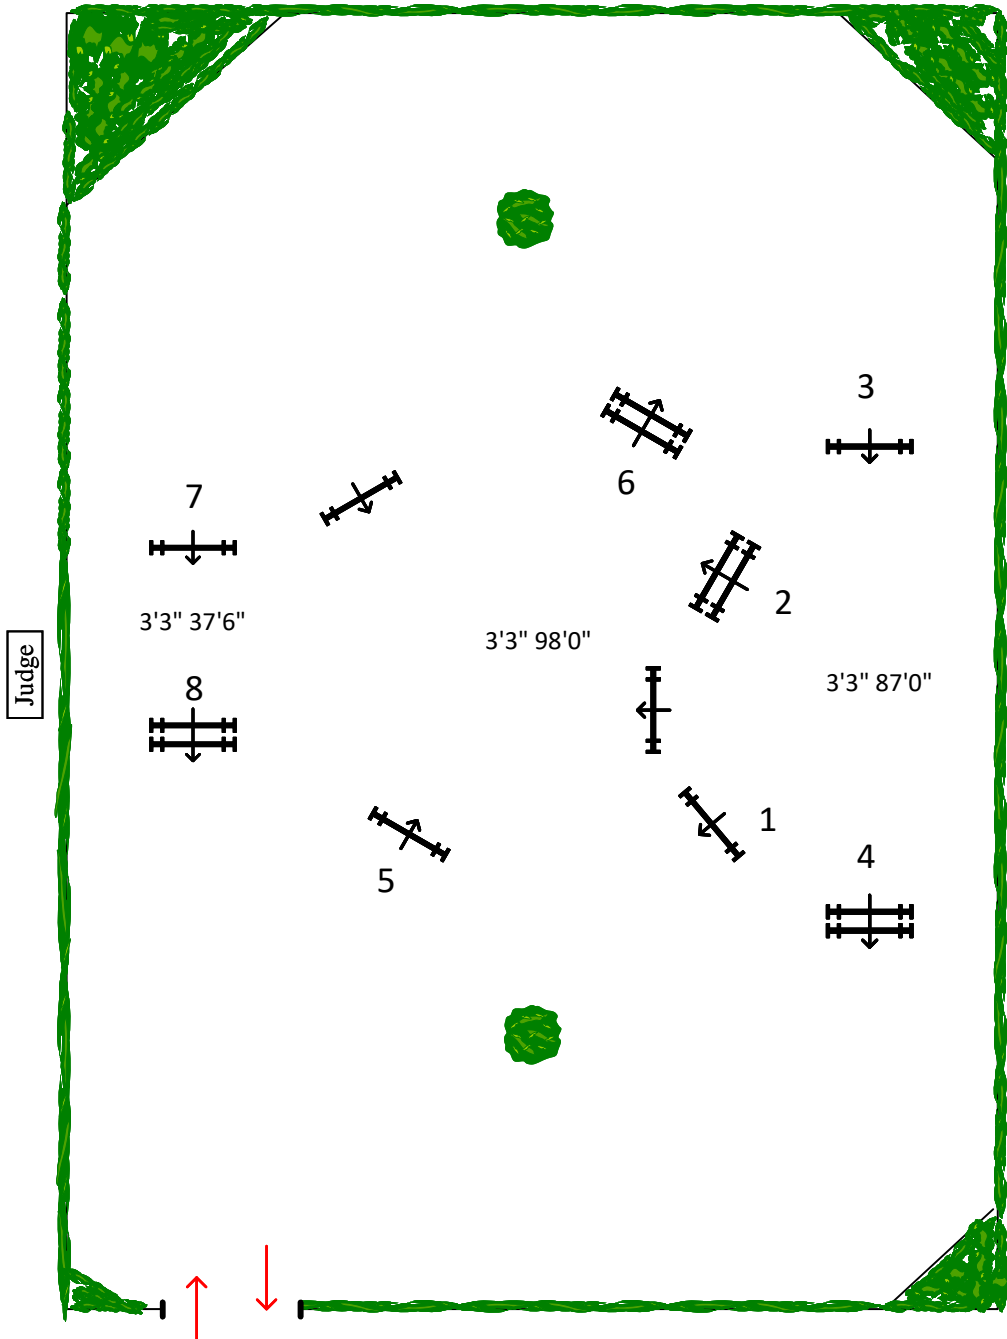

Winter Equestrian Festival

Rost Arena

Wednesday, March 26, 2025

WEF 12 • ROLEX CSI5* & 2*
WCHR PREMIER "AA"

1st Hunter

Class #2017 – Performance Hunter # 3'3"

Fences 1-8

Winter Equestrian Festival

Rost Arena

Wednesday, March 26, 2025

WEF 12 • ROLEX CSI5* & 2*
WCHR PREMIER "AA"

2nd Hunter
HANDY

Class #2018 – Performance Hunter @ 3'3"

Fences 1-8

● CD
○ Ken Okken

Winter Equestrian Festival