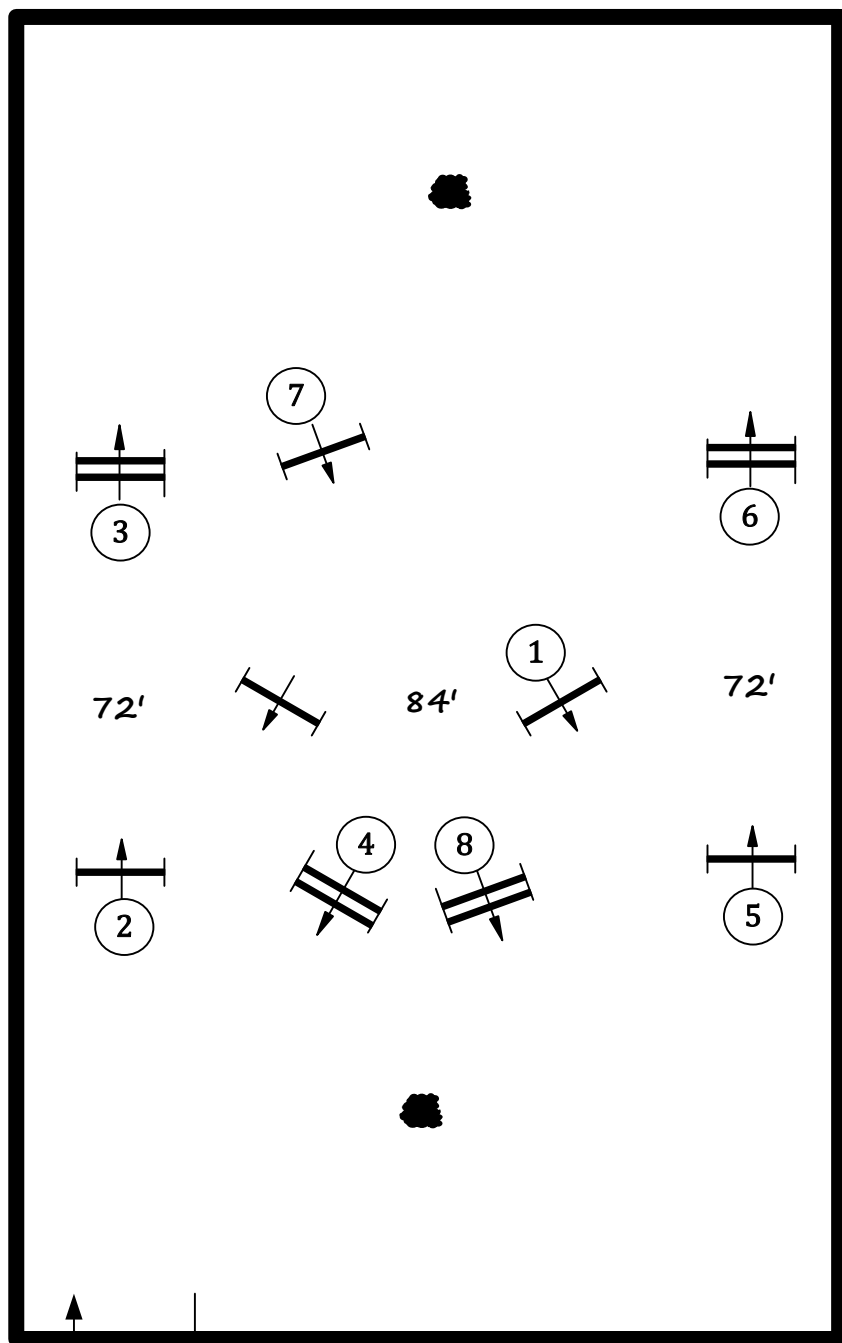

Winter Equestrian Festival

WEF 12

Ring 11

First Course

fences 1-8

USHJA Hunter 2'3
First Year Shown

USHJA Hunter 2'3

USHJA Hunter 2'6
First Year shown

USHJA Hunter 2'6

↑
In / Out
↓

Course design by Robert McGregor

Winter Equestrian Festival

WEF 12

Ring 11

Second Course

fences 1-8

USHJA Hunter 2'3
First Year Shown

USHJA Hunter 2'3

USHJA Hunter 2'6
First Year shown

USHJA Hunter 2'6

In / Out

Course design by Robert McGregor