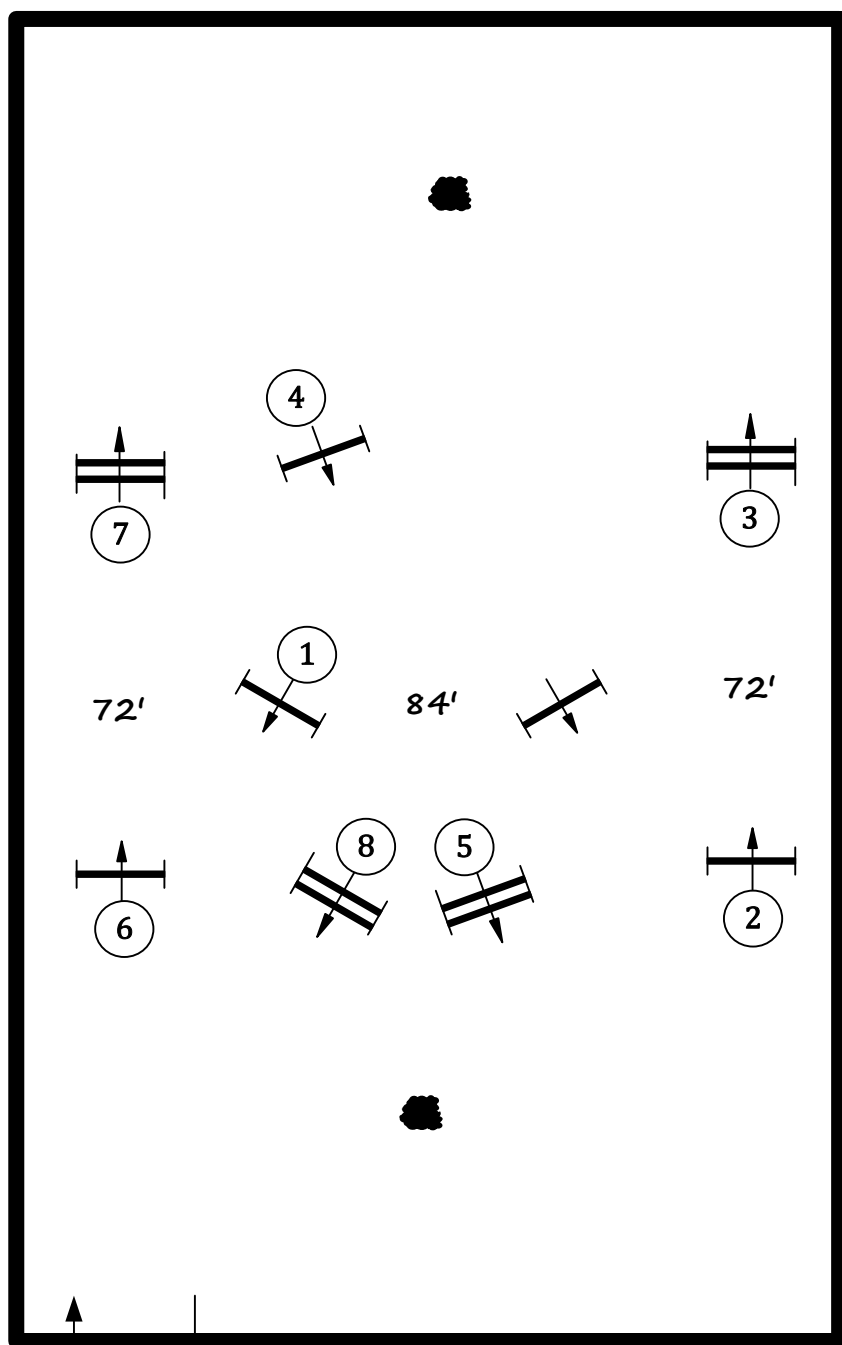

Winter Equestrian Festival

WEF 12

Ring 11

First Course

fences 1-8

USHJA Hunter 2'3
First Year Shown

USHJA Hunter 2'3

USHJA Hunter 2'6
First Year shown

USHJA Hunter 2'6

↑
In / Out
↓

Course design by Robert McGregor

Winter Equestrian Festival

WEF 12

Ring 11

Second Course

fences 1-8

USHJA Hunter 2'3
First Year Shown

USHJA Hunter 2'3

USHJA Hunter 2'6
First Year shown

USHJA Hunter 2'6

In / Out

Course design by Robert McGregor